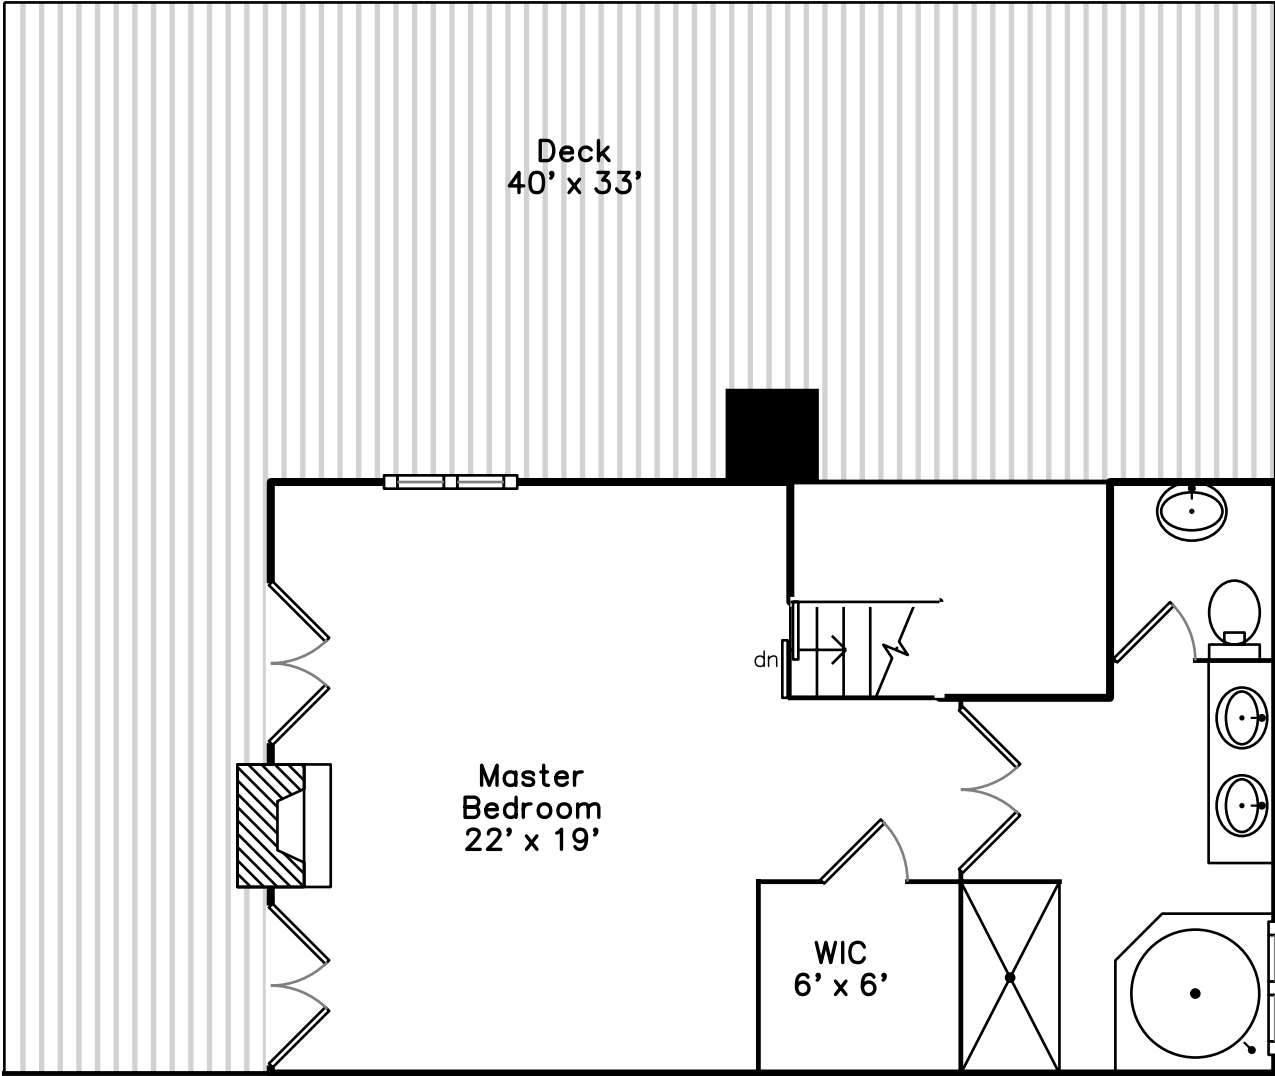

Upper

Main

210 Broadway Street #401
 Everett, MA 02149

PicturePlan(tm) by Vis-Home(C) 2016
 Measurements may not be 100% accurate.
 Floor plans are provided for convenience only.
 Room sizes are not used to calculate area.

Upper

Main

Outside

Outside

Living Room

Living Room

Living Room

Living Room

Dining Room

Dining Room

Kitchen

Kitchen

Kitchen

Kitchen

Kitchen

Kitchen

Hall

Bathroom

Bedroom

Bathroom

Master Bedroom

Master Bedroom

Master Bathroom

Master Bathroom