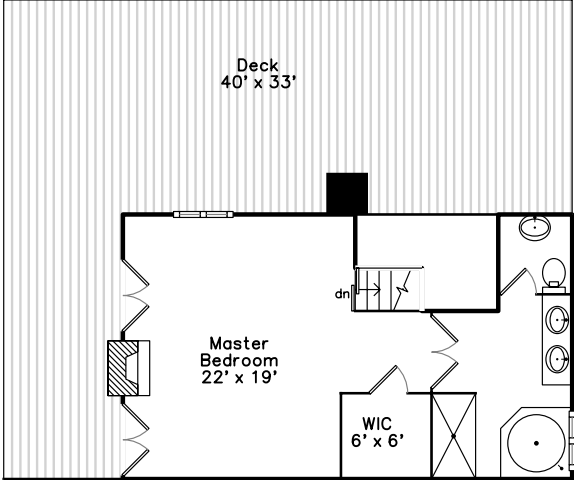

Upper

Main

210 Broadway Street #401
 Everett, MA 02149

PicturePlan(tm) by Vis-Home(C) 2016
 Measurements may not be 100% accurate.
 Floor plans are provided for convenience only.
 Room sizes are not used to calculate area.

Upper

Main

Outside

Outside

Living Room

Living Room

Living Room

Living Room

Hall

Bathroom

Bedroom

Bathroom

Master Bedroom

Master Bedroom

Master Bathroom

Master Bathroom