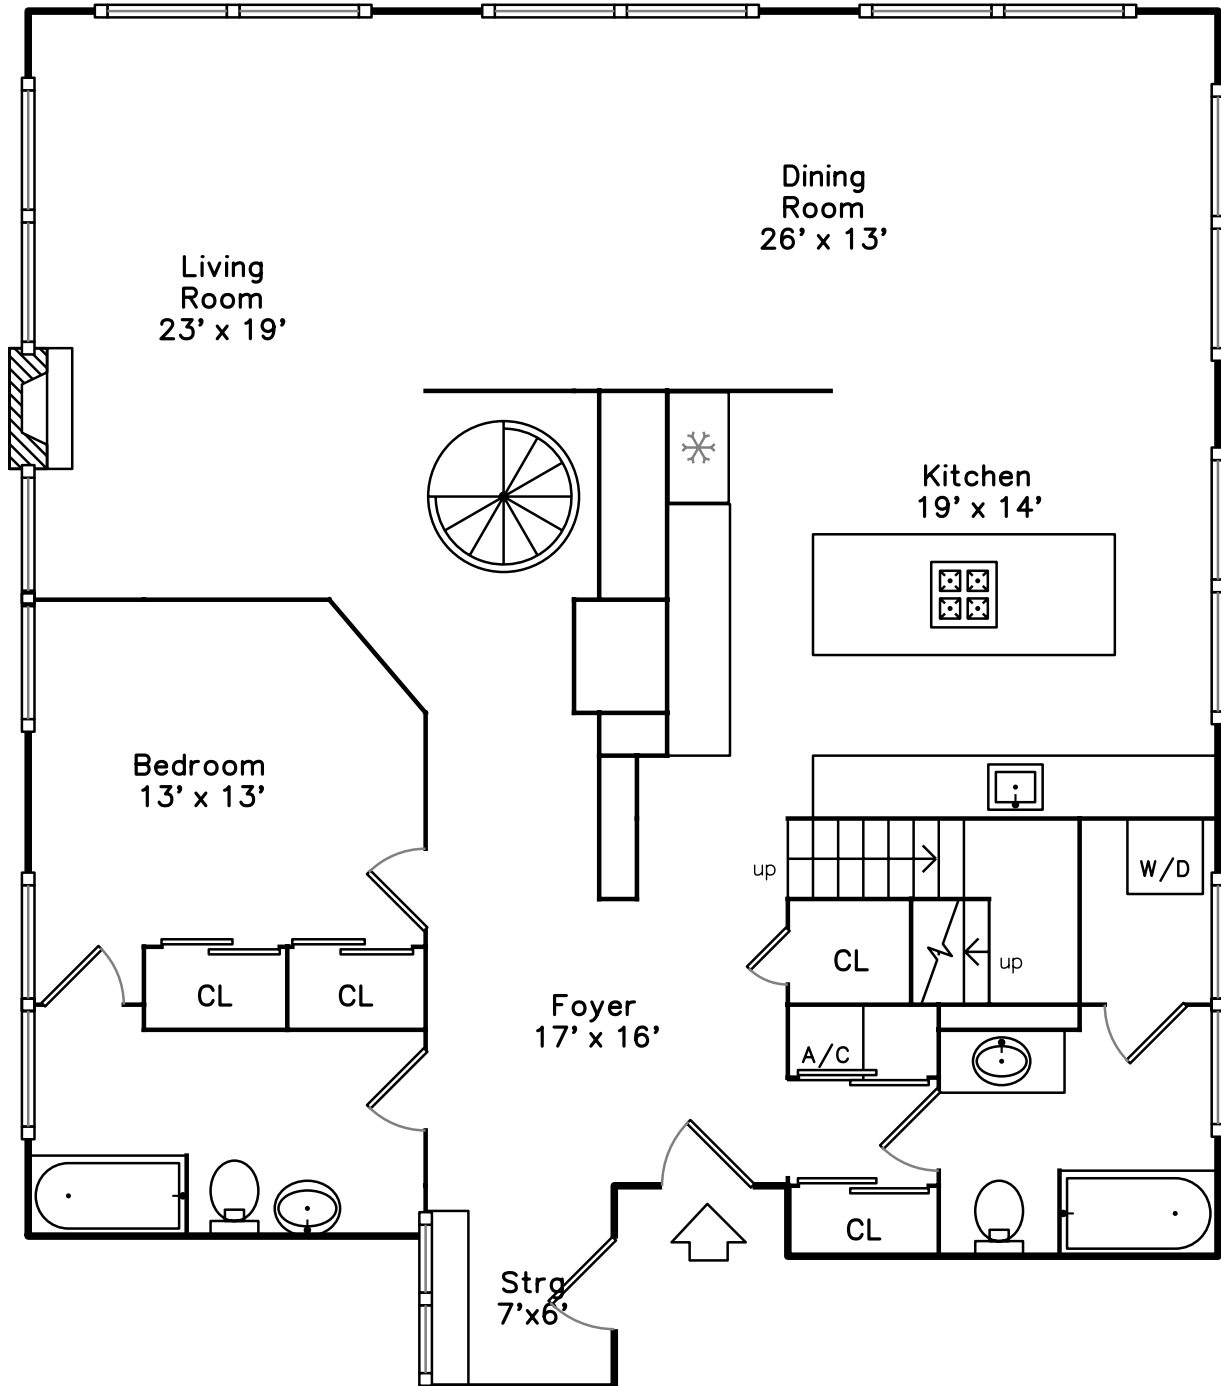

Upper

Main

210 Broadway Street #401
 Everett, MA 02149

PicturePlan(tm) by Vis-Home(C) 2016
 Measurements may not be 100% accurate.
 Floor plans are provided for convenience only.
 Room sizes are not used to calculate area.

Upper

Main

Outside

Outside

Living Room

Living Room

Living Room

Living Room

Dining Room

Dining Room

Kitchen

Kitchen

Kitchen

Kitchen

Kitchen

Kitchen

Hall

Bathroom

Bedroom

Bathroom

Master Bedroom

Master Bedroom

Master Bathroom

Master Bathroom