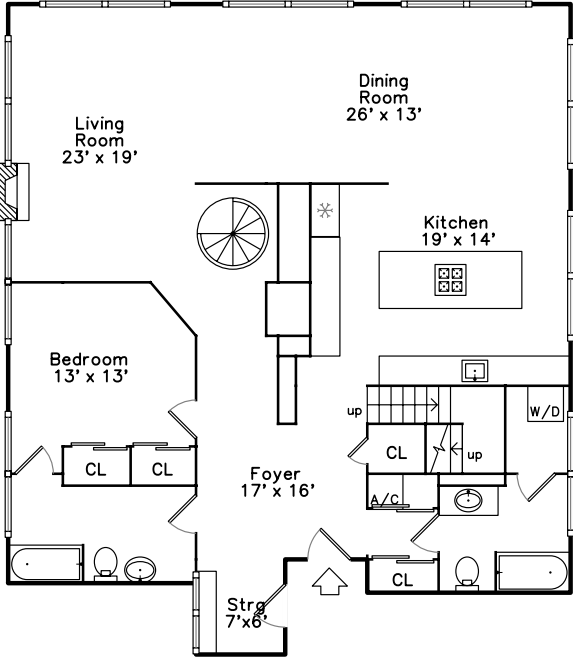

Upper

Main

210 Broadway Street #401
 Everett, MA 02149

PicturePlan(tm) by Vis-Home(C) 2016
 Measurements may not be 100% accurate.
 Floor plans are provided for convenience only.
 Room sizes are not used to calculate area.

Upper

Main

Outside

Outside

Living Room

Living Room

Living Room

Living Room

Dining Room

Dining Room

Kitchen

Kitchen

Kitchen

Kitchen

Kitchen

Kitchen

Hall

Bathroom

Bedroom

Bathroom

Master Bedroom

Master Bedroom

Master Bathroom

Master Bathroom