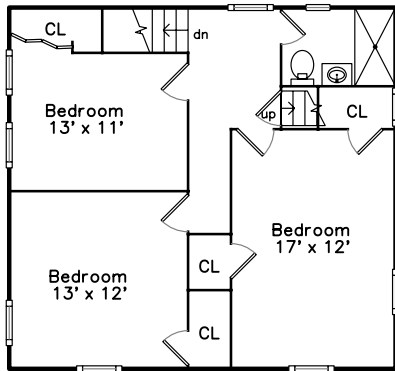

Top

Main

Upper

Lower

**165 Robbins Street
Milton, MA 02186**

PicturePlan(tm) by Vis-Home(C) 2016
Measurements may not be 100% accurate.
Floor plans are provided for convenience only.
Room sizes are not used to calculate area.

Top

Upper

Main

Lower

Outside

Outside

Outside

Outside

Outside

Living Room

Living Room

Living Room

Living Room

Dining Room

Dining Room

Dining Room

Kitchen

Kitchen

Family Room

Family Room

Bathroom

Bedroom

Bedroom

Bedroom