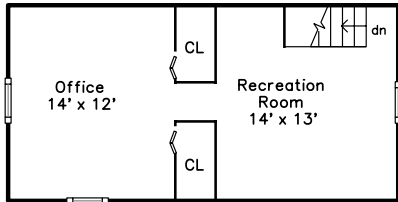

Top

Main

Upper

Lower

**165 Robbins Street
Milton, MA 02186**

PicturePlan(tm) by Vis-Home(C) 2016
Measurements may not be 100% accurate.
Floor plans are provided for convenience only.
Room sizes are not used to calculate area.

Top

Upper

Main

Lower

Outside

Outside

Outside

Outside

Outside

Living Room

Living Room

Living Room

Living Room

Dining Room

Dining Room

Dining Room

Kitchen

Kitchen

Family Room

Family Room

Bathroom

Bedroom

Bedroom

Bedroom