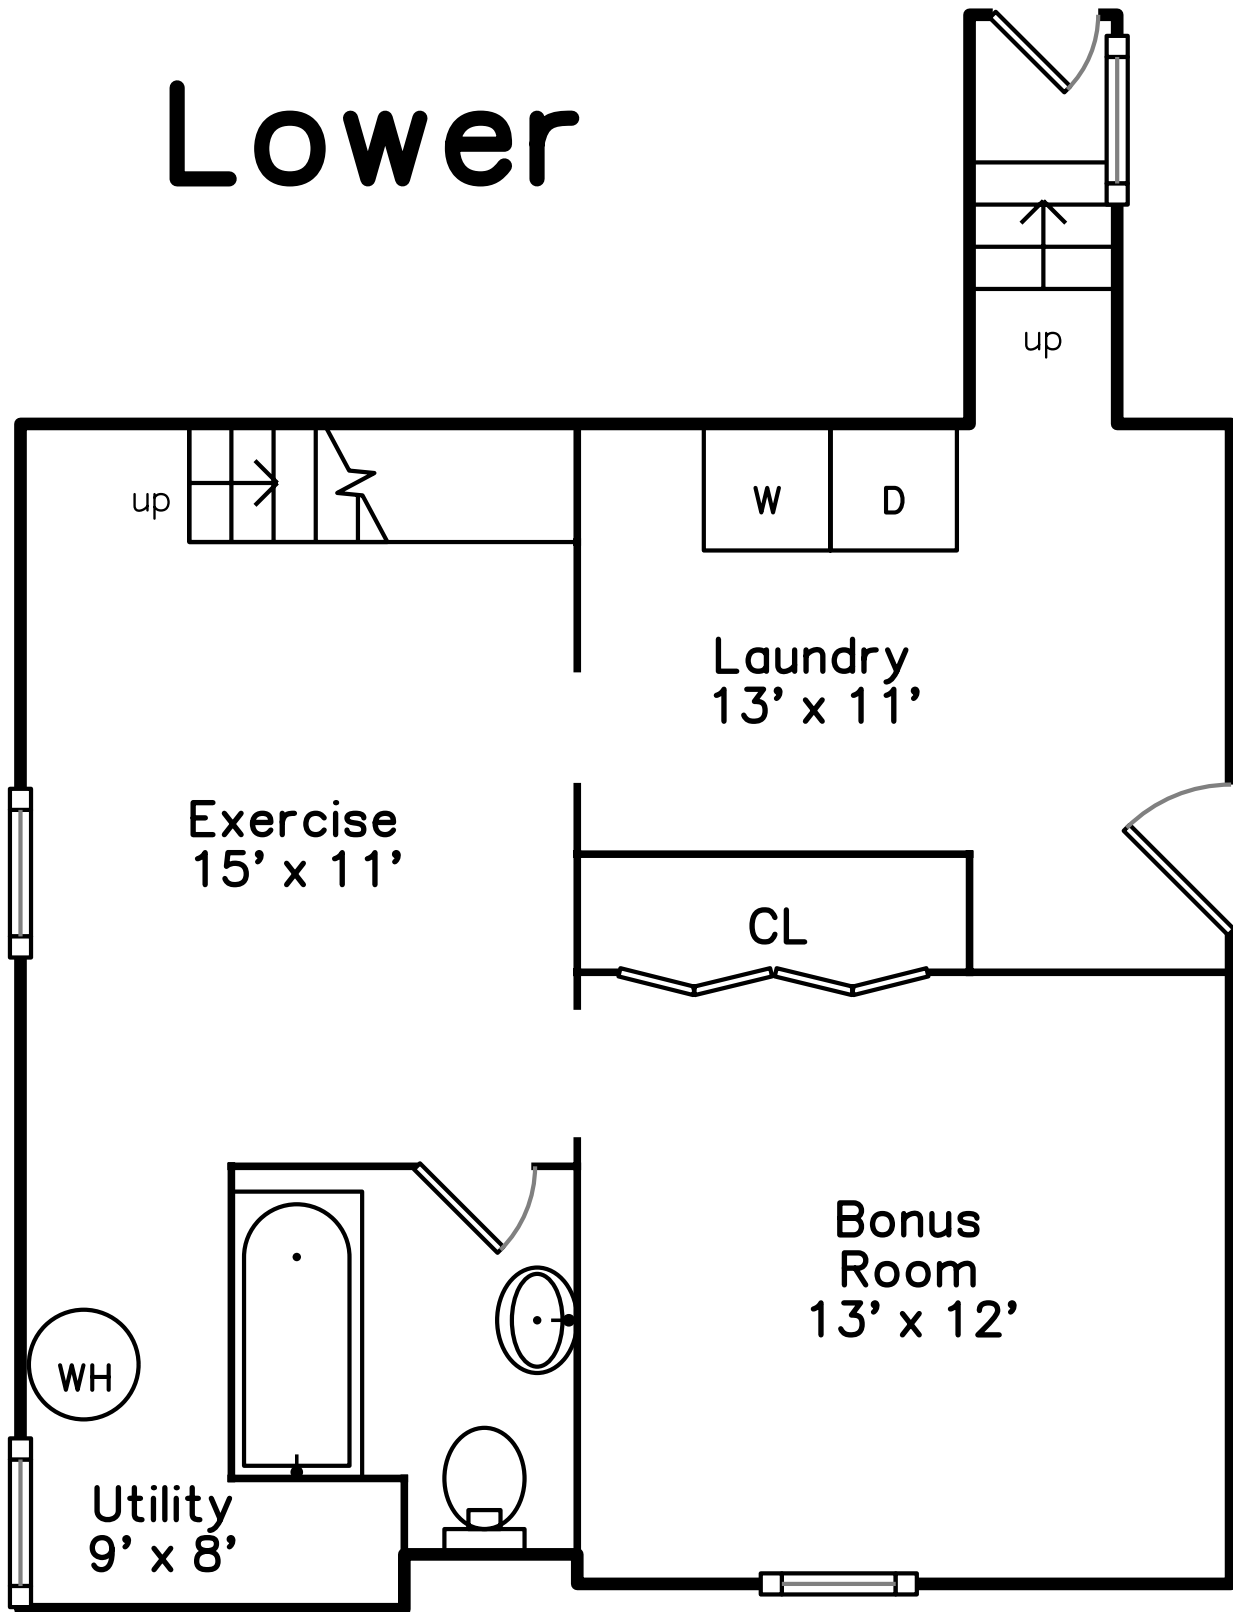

Top

Main

Upper

Lower

**165 Robbins Street
Milton, MA 02186**

PicturePlan(tm) by Vis-Home(C) 2016
Measurements may not be 100% accurate.
Floor plans are provided for convenience only.
Room sizes are not used to calculate area.

Top

Upper

Main

Lower

Outside

Outside

Outside

Outside

Outside

Living Room

Living Room

Living Room

Living Room

Dining Room

Dining Room

Dining Room

Kitchen

Kitchen

Family Room

Family Room

Bathroom

Bedroom

Bedroom

Bedroom