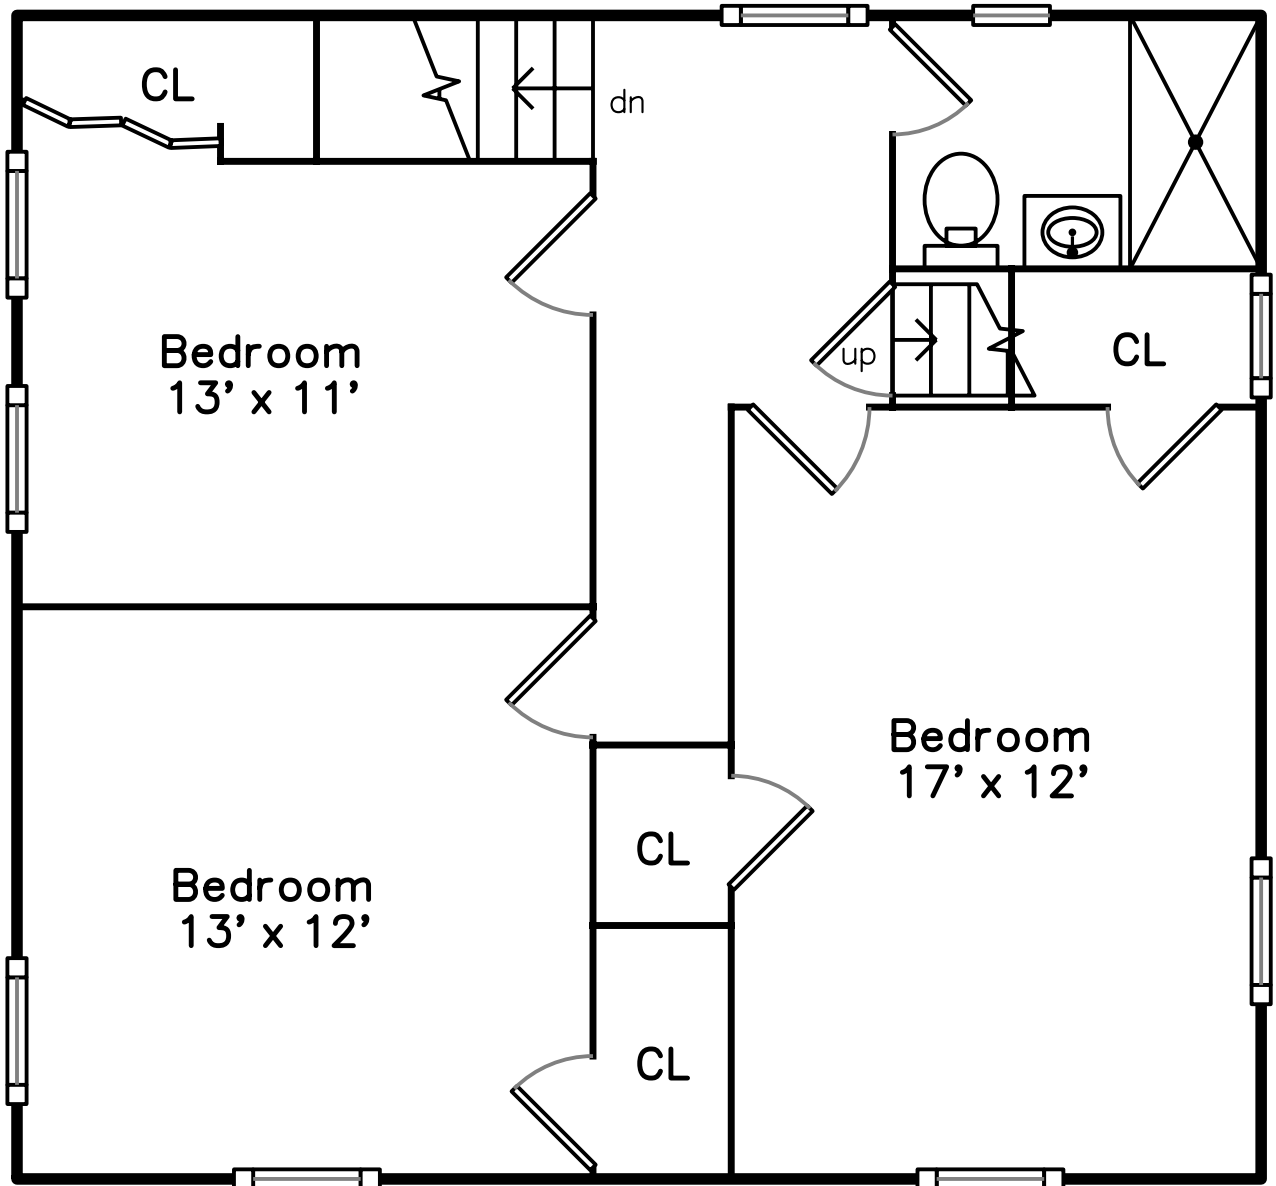

Top

Main

Upper

Lower

**165 Robbins Street
Milton, MA 02186**

PicturePlan(tm) by Vis-Home(C) 2016
Measurements may not be 100% accurate.
Floor plans are provided for convenience only.
Room sizes are not used to calculate area.

Top

Upper

Main

Lower

Outside

Outside

Outside

Outside

Outside

Living Room

Living Room

Living Room

Living Room

Dining Room

Dining Room

Dining Room

Kitchen

Kitchen

Family Room

Family Room

Bathroom

Bedroom

Bedroom

Bedroom