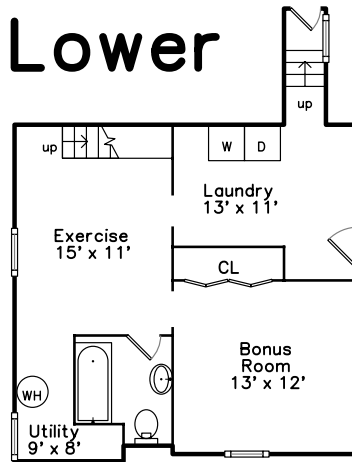

Top

Main

Upper

Lower

**165 Robbins Street
Milton, MA 02186**

PicturePlan(tm) by Vis-Home(C) 2016
Measurements may not be 100% accurate.
Floor plans are provided for convenience only.
Room sizes are not used to calculate area.

Top

Upper

Main

Lower

Outside

Outside

Outside

Outside

Outside

Living Room

Living Room

Living Room

Living Room

Dining Room

Dining Room

Dining Room

Kitchen

Kitchen

Family Room

Family Room

Bathroom

Bedroom

Bedroom

Bedroom