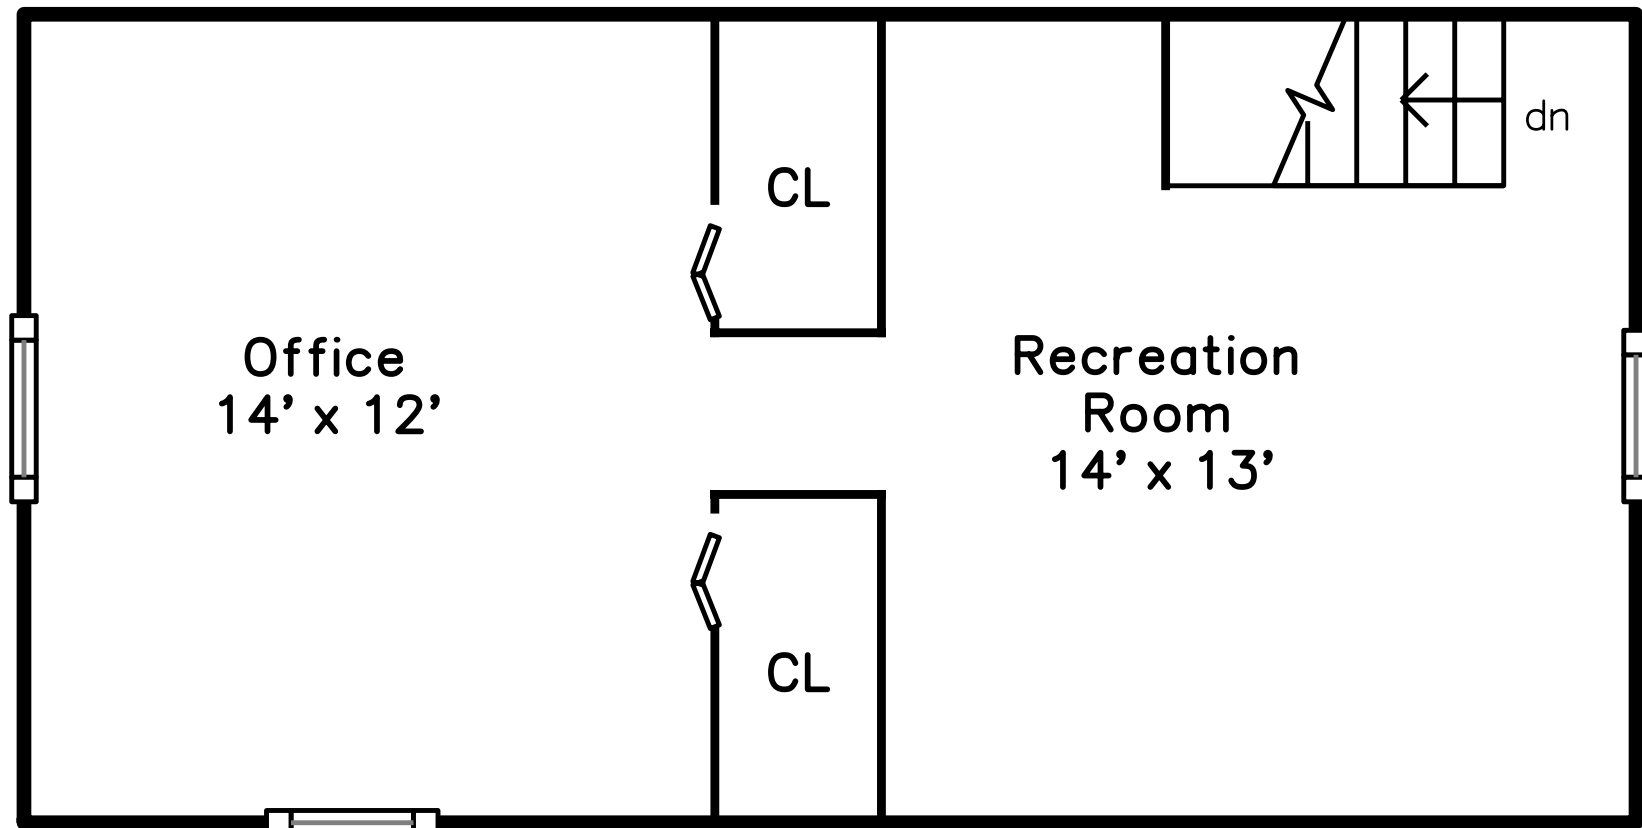

Top

Main

Upper

Lower

**165 Robbins Street
Milton, MA 02186**

PicturePlan(tm) by Vis-Home(C) 2016
Measurements may not be 100% accurate.
Floor plans are provided for convenience only.
Room sizes are not used to calculate area.

Top

Upper

Main

Lower

Outside

Outside

Outside

Outside

Outside

Living Room

Living Room

Living Room

Living Room

Dining Room

Dining Room

Dining Room

Kitchen

Kitchen

Family Room

Family Room

Bathroom

Bedroom

Bedroom

Bedroom