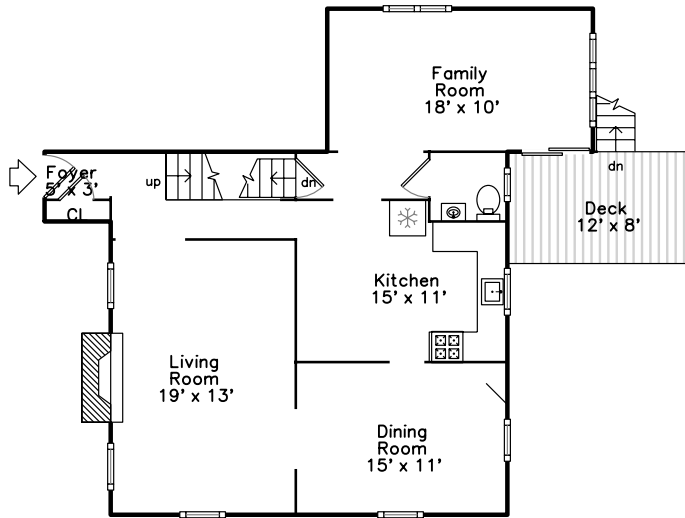

Top

Main

Upper

Lower

**165 Robbins Street
Milton, MA 02186**

PicturePlan(tm) by Vis-Home(C) 2016
Measurements may not be 100% accurate.
Floor plans are provided for convenience only.
Room sizes are not used to calculate area.

Top

Upper

Main

Lower

Outside

Outside

Outside

Outside

Outside

Living Room

Living Room

Living Room

Living Room

Dining Room

Dining Room

Dining Room

Kitchen

Kitchen

Family Room

Family Room

Bathroom

Bedroom

Bedroom

Bedroom