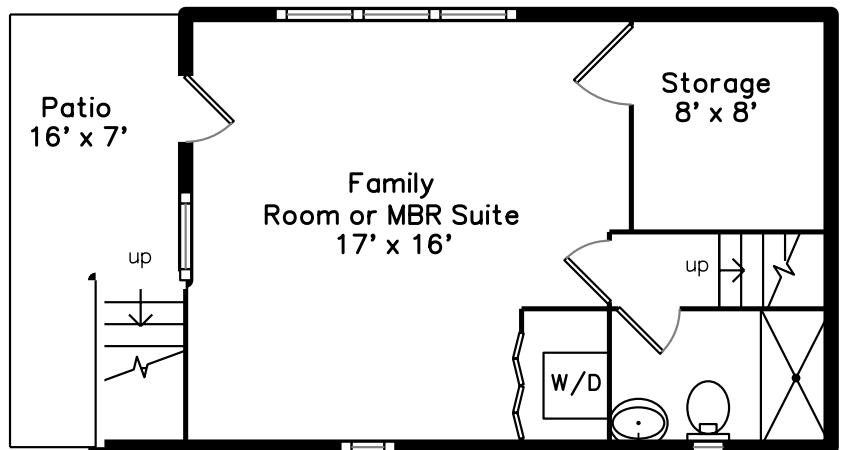

Roof Top

Main

Upper

Garden Level

1 Colebrook Street
 South Boston, MA 02127

PicturePlan by  vis-home

Measurements may not be 100% accurate.
 Floor plans are provided for convenience only.
 Room sizes are not used to calculate area.

Roof Top

Upper

Main

Garden Level

Outside

Living Room

Living Room

Living Room

Living Room

Living Room

Kitchen

Kitchen

Bedroom

Bedroom

Bedroom

Bathroom