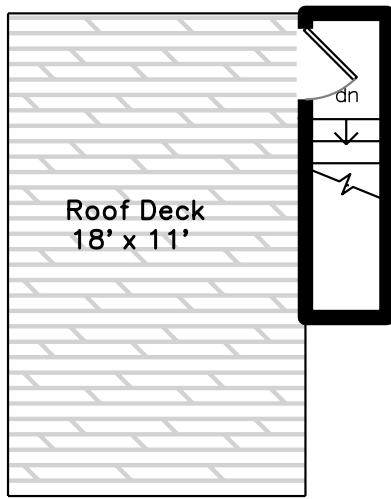

Roof Top

Main

Upper

Garden Level

1 Colebrook Street
 South Boston, MA 02127

PicturePlan by  vis-home

Measurements may not be 100% accurate.
 Floor plans are provided for convenience only.
 Room sizes are not used to calculate area.

Roof Top

Upper

Main

Garden Level

Outside

Living Room

Living Room

Living Room