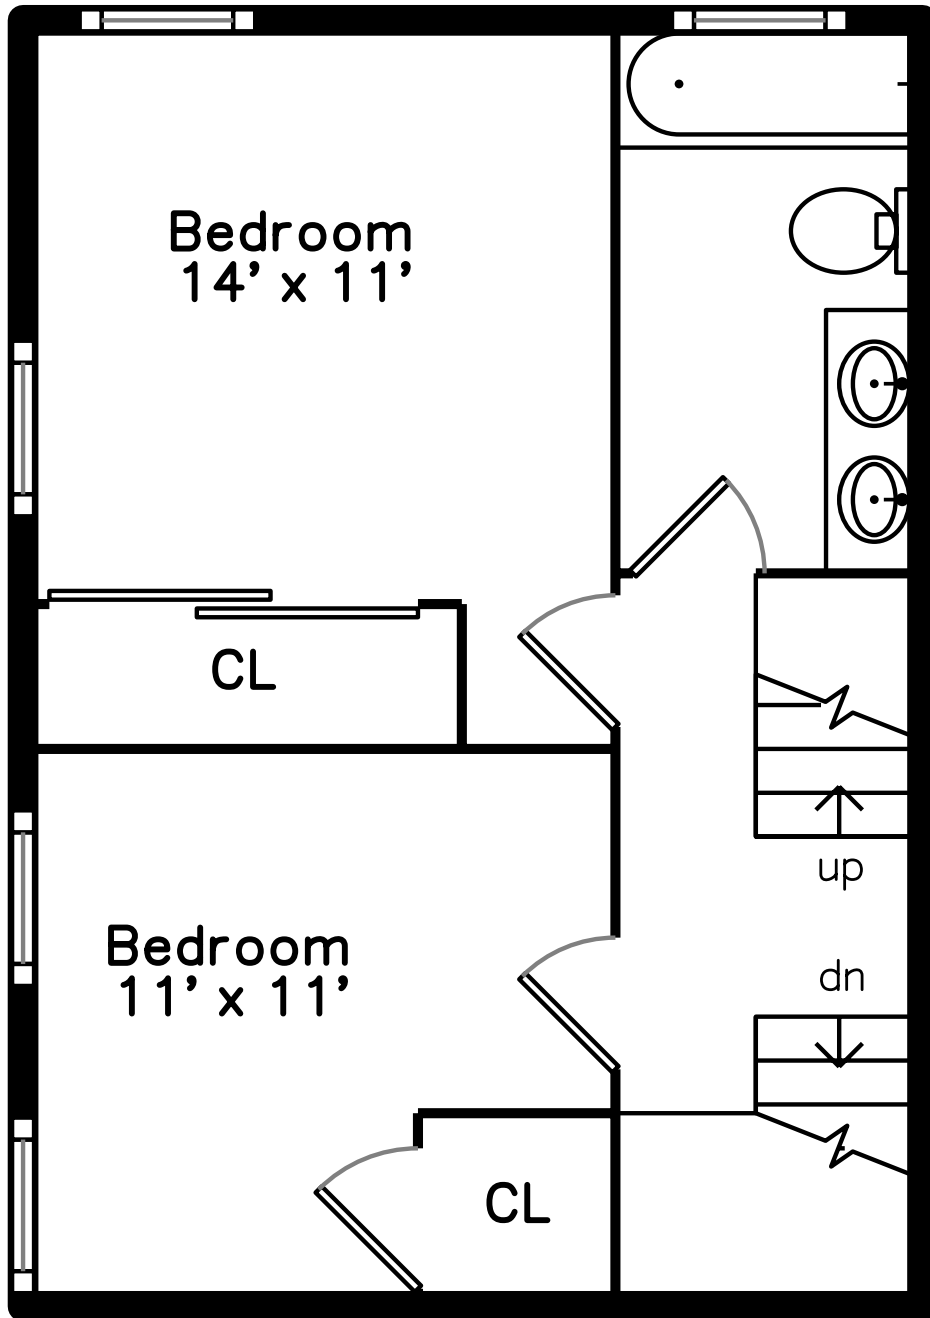

Roof Top

Main

Upper

Garden Level

1 Colebrook Street
 South Boston, MA 02127

PicturePlan by  vis-home

Measurements may not be 100% accurate.
 Floor plans are provided for convenience only.
 Room sizes are not used to calculate area.

Roof Top

Upper

Main

Garden Level

Outside

Living Room

Living Room

Living Room

Living Room

Living Room

Kitchen

Kitchen

Bedroom

Bedroom

Bedroom

Bathroom