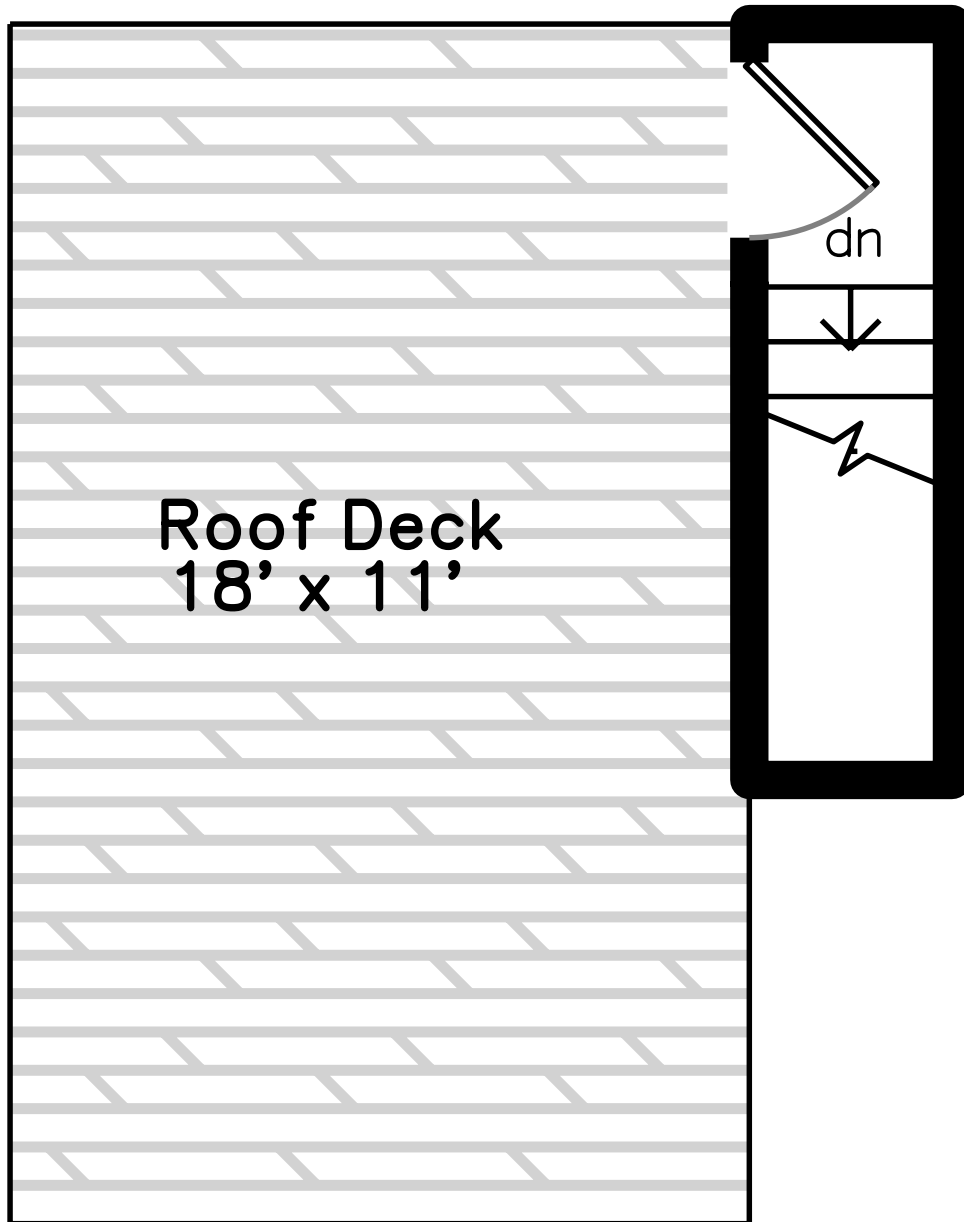

Roof Top

Main

Upper

Garden Level

1 Colebrook Street
 South Boston, MA 02127

PicturePlan by  vis-home

Measurements may not be 100% accurate.
 Floor plans are provided for convenience only.
 Room sizes are not used to calculate area.

Roof Top

Upper

Main

Garden Level

Outside

Living Room

Living Room

Living Room