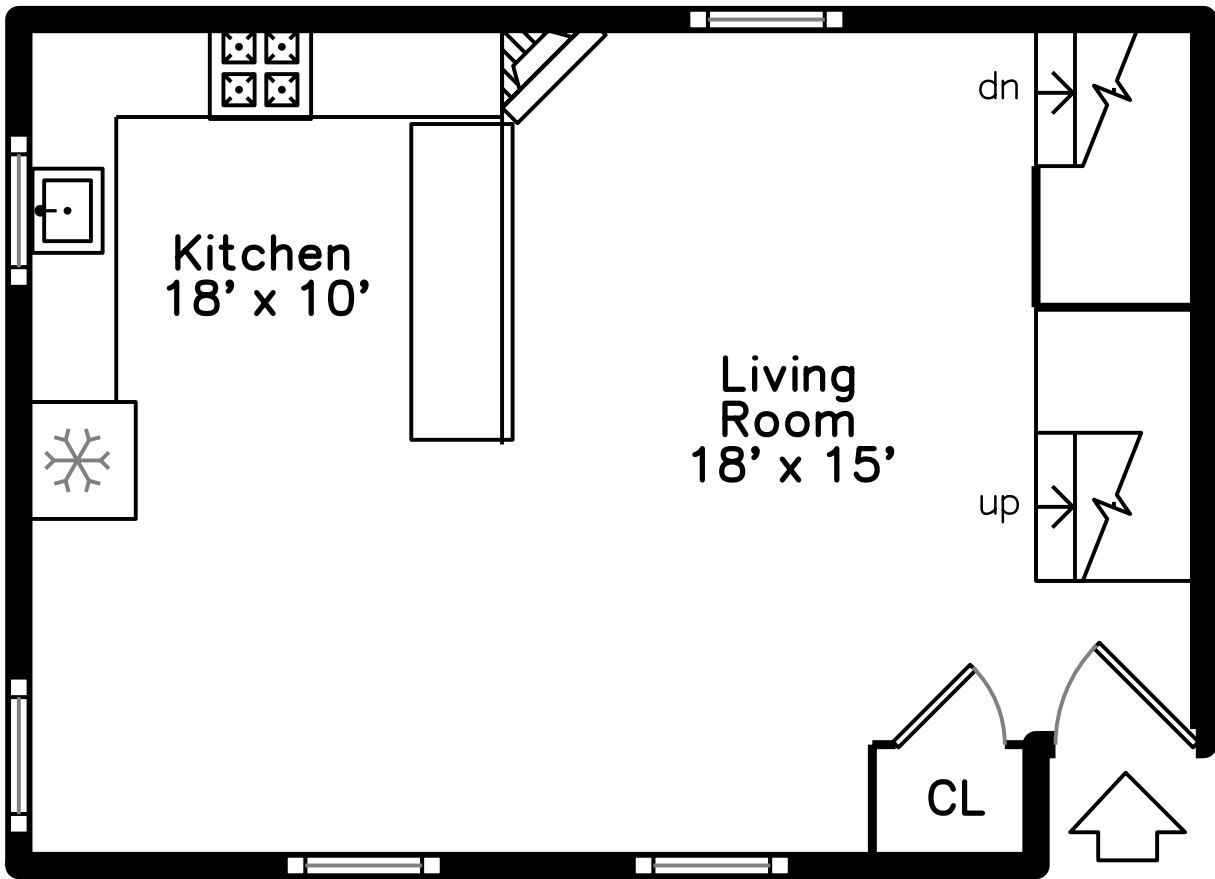

Roof Top

Main

Upper

Garden Level

1 Colebrook Street
 South Boston, MA 02127

PicturePlan by  vis-home

Measurements may not be 100% accurate.
 Floor plans are provided for convenience only.
 Room sizes are not used to calculate area.

Roof Top

Upper

Main

Garden Level

Outside

Living Room

Living Room

Living Room

Living Room

Living Room

Kitchen

Kitchen

Bedroom

Bedroom

Bedroom

Bathroom

Deck

Deck

Deck

Family Room

Family Room

Family Room

Family Room

Patio