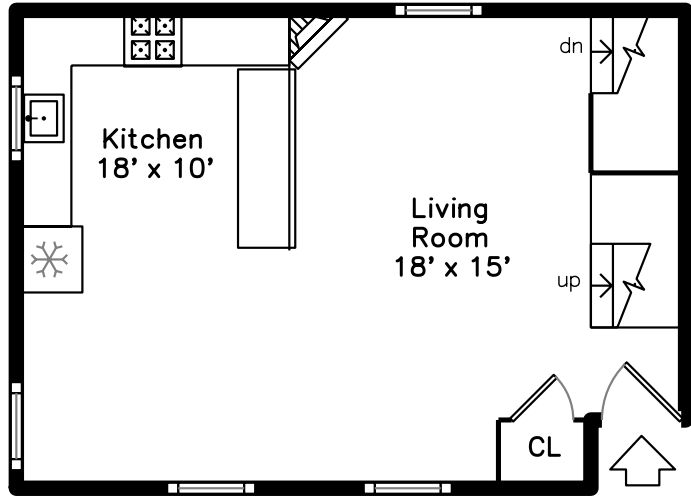

Roof Top

Main

Upper

Garden Level

1 Colebrook Street
 South Boston, MA 02127

PicturePlan by  vis-home

Measurements may not be 100% accurate.
 Floor plans are provided for convenience only.
 Room sizes are not used to calculate area.

Roof Top

Upper

Main

Garden Level

Outside

Living Room

Living Room

Living Room

Living Room

Living Room

Kitchen

Kitchen

Bedroom

Bedroom

Bedroom

Bathroom

Deck

Deck

Deck

Family Room

Family Room

Family Room

Family Room

Patio