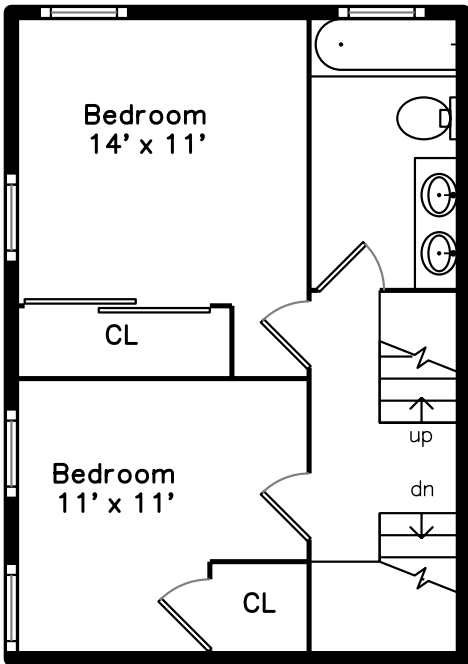

Roof Top

Main

Upper

Garden Level

1 Colebrook Street
 South Boston, MA 02127

PicturePlan by  vis-home

Measurements may not be 100% accurate.
 Floor plans are provided for convenience only.
 Room sizes are not used to calculate area.

Roof Top

Upper

Main

Garden Level

Outside

Living Room

Living Room

Living Room

Living Room

Living Room

Kitchen

Kitchen

Bedroom

Bedroom

Bedroom

Bathroom