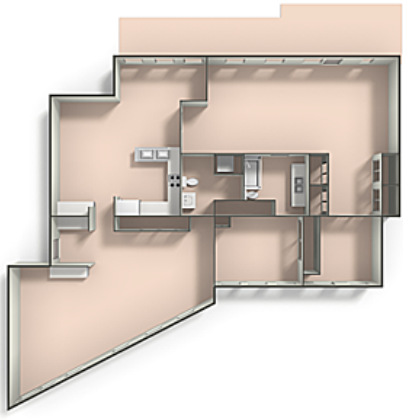

**1313 Washington Street #202  
Boston, MA 02118**

**PicturePlan(tm) by Vis-Home(C) 2016**

Measurements may not be 100% accurate.  
Floor plans are provided for convenience only.  
Room sizes are not used to calculate area.

3D View – TopDown