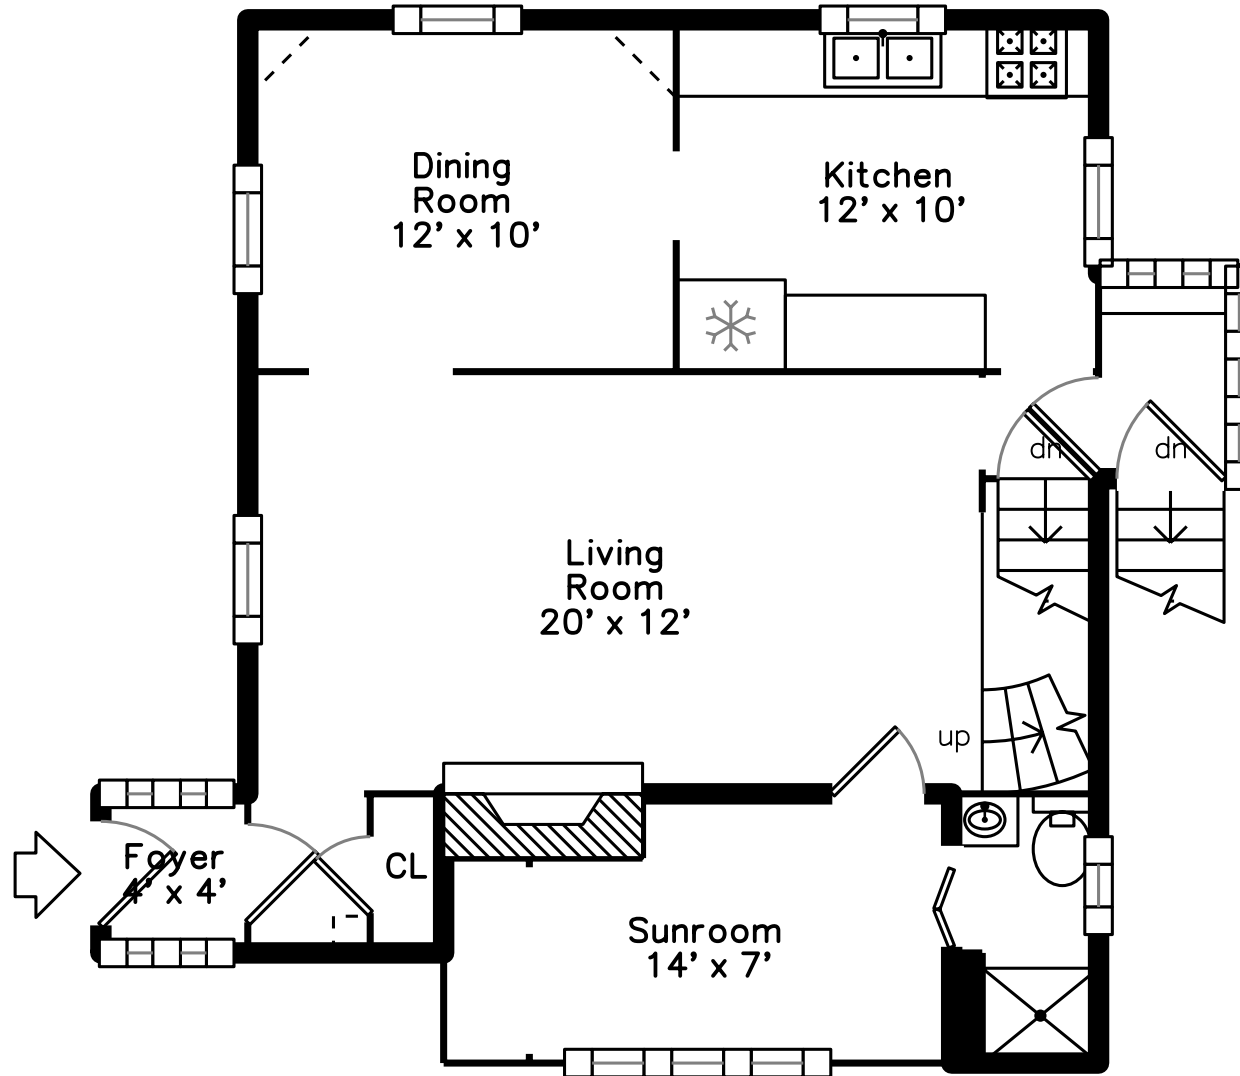

Upper

Main

44 Myopia Road
Boston, MA 02136

PicturePlan by  vis-home

Measurements may not be 100% accurate.
Floor plans are provided for convenience only.
Room sizes are not used to calculate area.

Upper

Main

Outside

Living Room

Living Room

Living Room

Kitchen

Kitchen

Kitchen

Dining Room

Dining Room

Sunroom

Bathroom

Hall

Bedroom

Bedroom

Bedroom

Bedroom

Bathroom