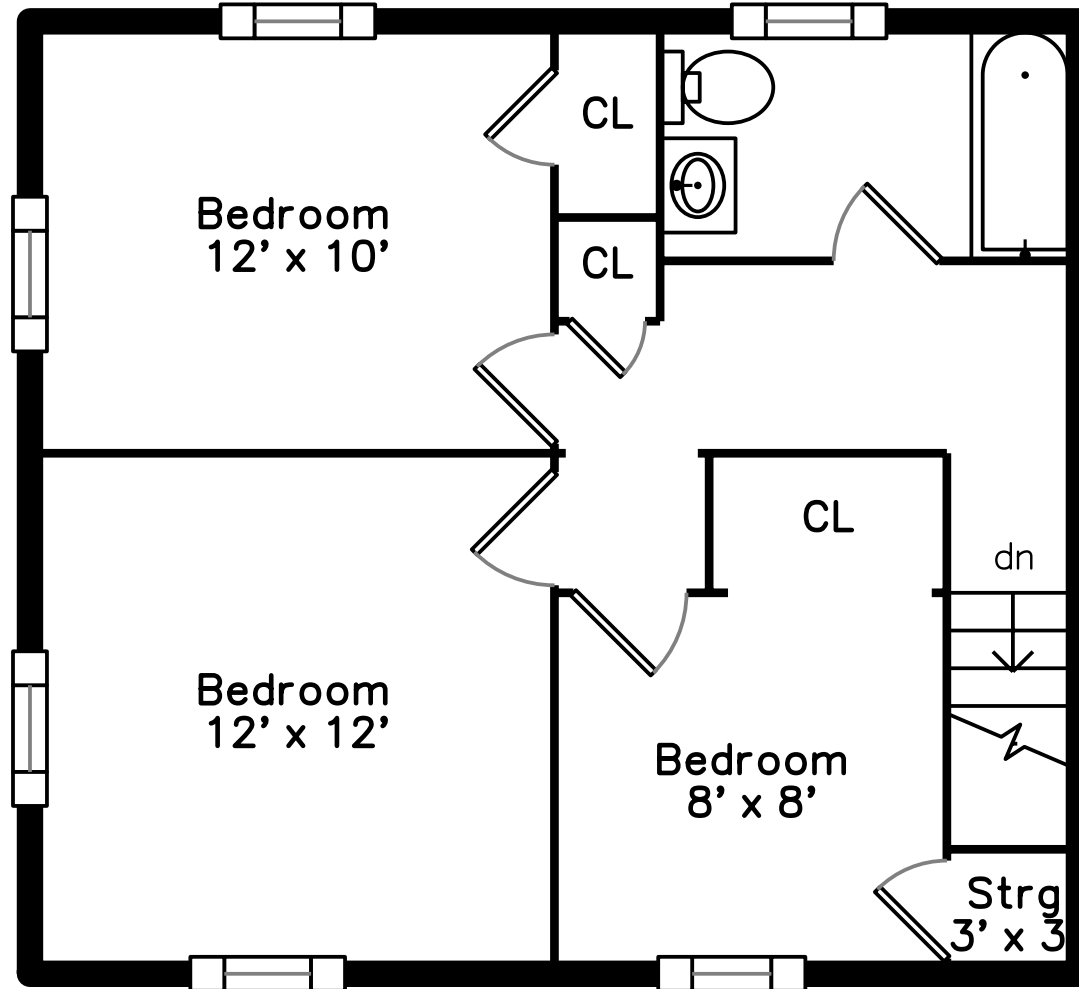

Upper

Main

44 Myopia Road
Boston, MA 02136

PicturePlan by  vis-home

Measurements may not be 100% accurate.
Floor plans are provided for convenience only.
Room sizes are not used to calculate area.

Upper

Main

Outside

Living Room

Living Room

Living Room

Kitchen

Kitchen

Kitchen

Dining Room

Dining Room

Sunroom

Bathroom

Hall

Bedroom

Bedroom

Bedroom

Bedroom

Bathroom