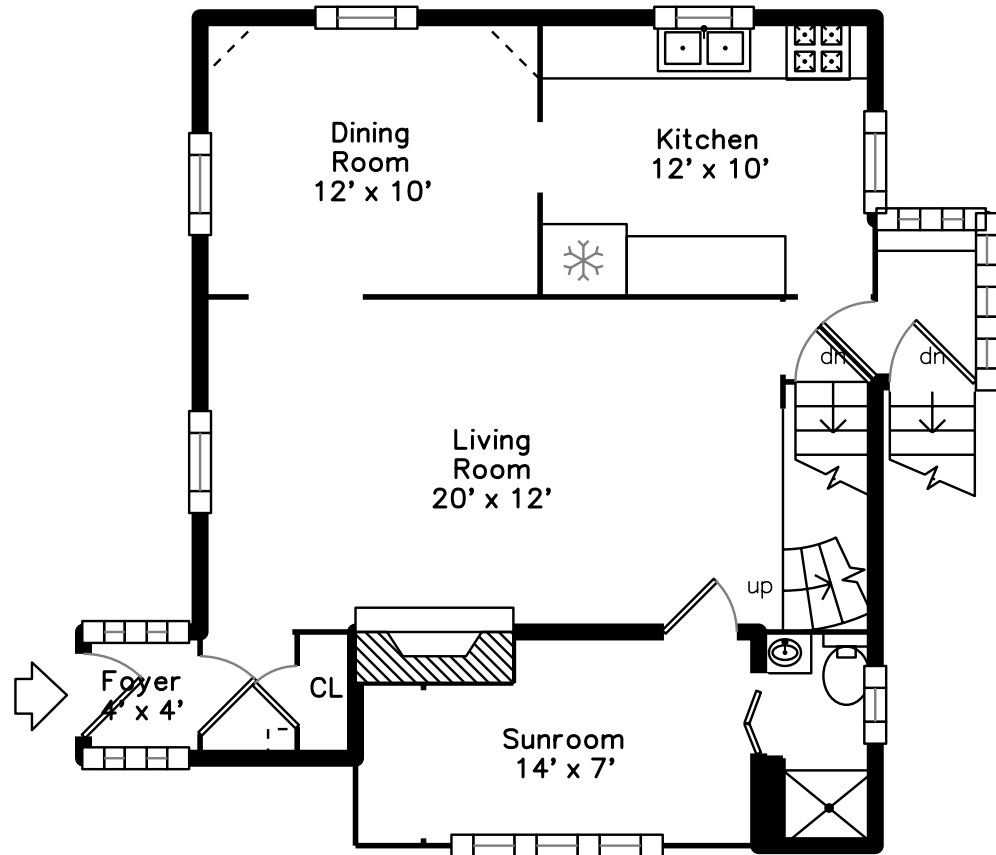

Upper

Main

44 Myopia Road
Boston, MA 02136

PicturePlan by  vis-home

Measurements may not be 100% accurate.
Floor plans are provided for convenience only.
Room sizes are not used to calculate area.

Upper

Main

Outside

Living Room

Living Room

Living Room

Kitchen

Kitchen

Kitchen

Dining Room

Dining Room

Sunroom

Bathroom

Hall

Bedroom

Bedroom

Bedroom

Bedroom

Bathroom