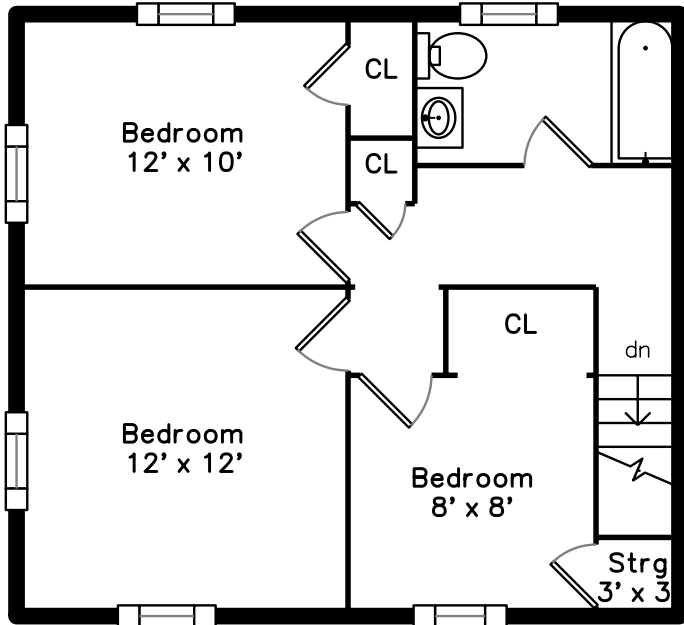

Upper

Main

44 Myopia Road
Boston, MA 02136

PicturePlan by  vis-home

Measurements may not be 100% accurate.
Floor plans are provided for convenience only.
Room sizes are not used to calculate area.

Upper

Main

Outside

Living Room

Living Room

Living Room

Kitchen

Kitchen

Kitchen

Dining Room

Dining Room

Sunroom

Bathroom

Hall

Bedroom

Bedroom

Bedroom

Bedroom

Bathroom