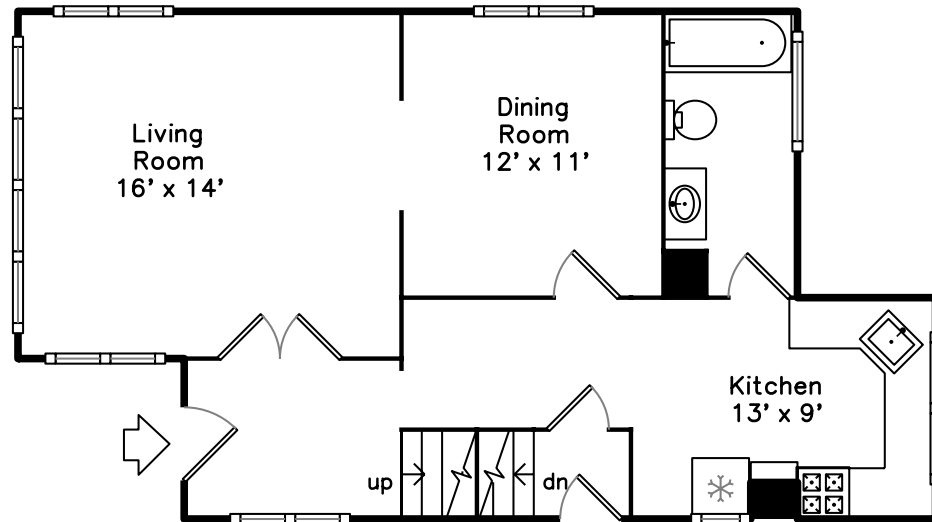

Upper

**95 George Street
Medford, MA 02155**

PicturePlan(tm) by Vis-Home(C) 2016
Measurements may not be 100% accurate.
Floor plans are provided for convenience only.
Room sizes are not used to calculate area.

Main

Upper

Main

Outside

Outside

Outside

Outside

Outside

Outside

Outside

Hall

Hall

Living Room

Living Room

Dining Room

Kitchen

Bathroom

Bedroom

Bedroom

Office

Bathroom