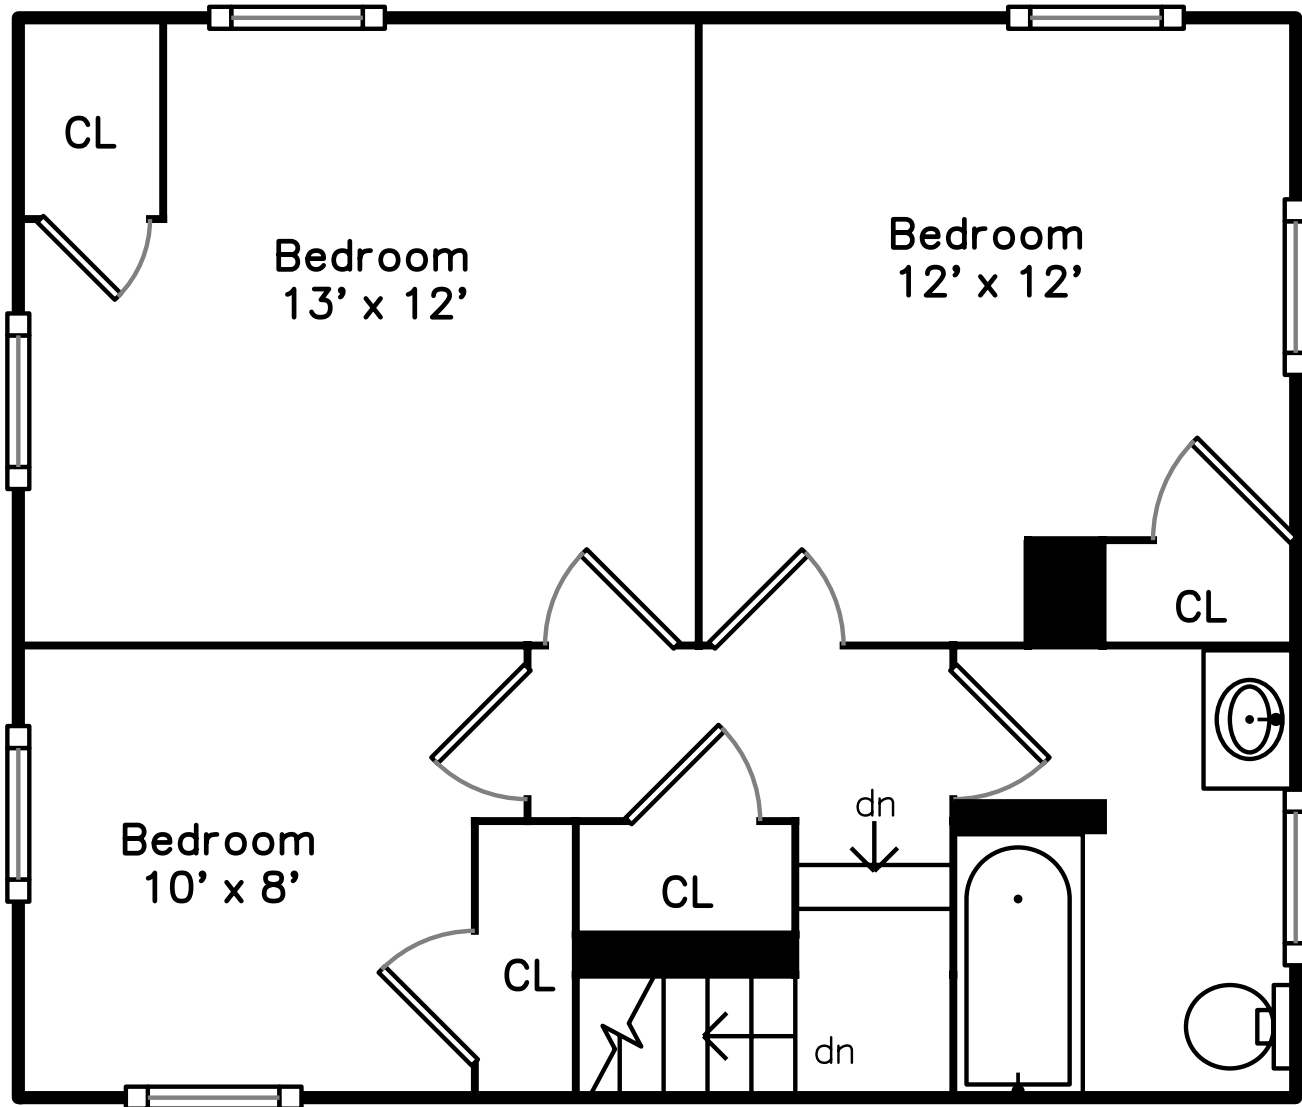

Upper

**95 George Street
Medford, MA 02155**

PicturePlan(tm) by Vis-Home(C) 2016
Measurements may not be 100% accurate.
Floor plans are provided for convenience only.
Room sizes are not used to calculate area.

Main

Upper

Main

Outside

Outside

Outside

Outside

Outside

Outside

Outside

Hall

Hall

Living Room

Living Room

Dining Room

Kitchen

Bathroom

Bedroom

Bedroom

Office

Bathroom