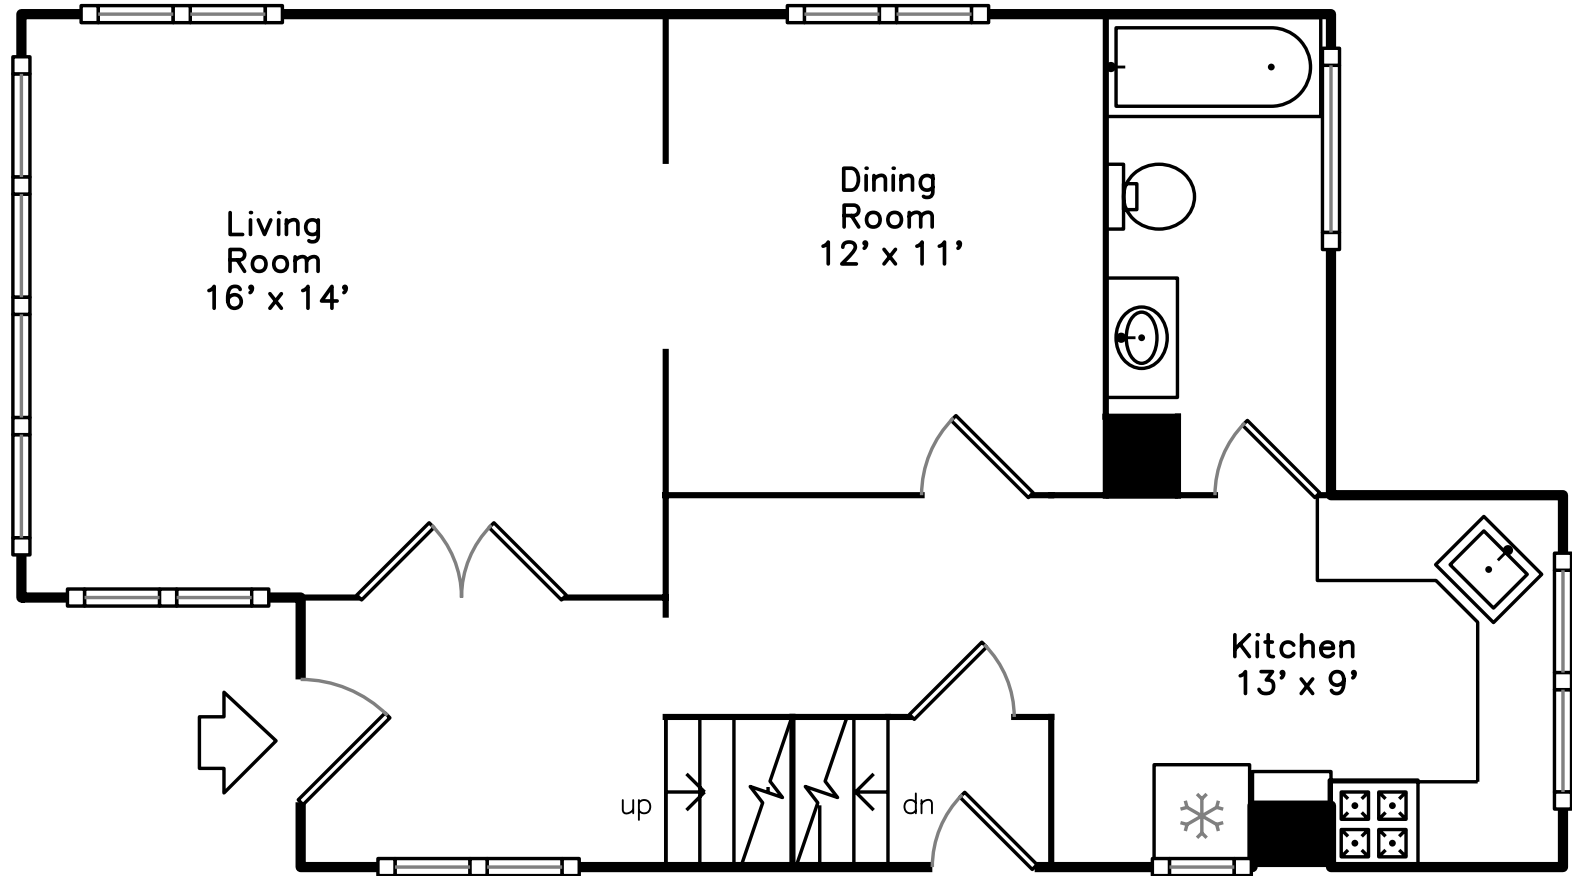

Upper

**95 George Street
Medford, MA 02155**

PicturePlan(tm) by Vis-Home(C) 2016
Measurements may not be 100% accurate.
Floor plans are provided for convenience only.
Room sizes are not used to calculate area.

Main

Upper

Main

Outside

Outside

Outside

Outside

Outside

Outside

Outside

Hall

Hall

Living Room

Living Room

Dining Room

Kitchen

Bathroom

Bedroom

Bedroom

Office

Bathroom