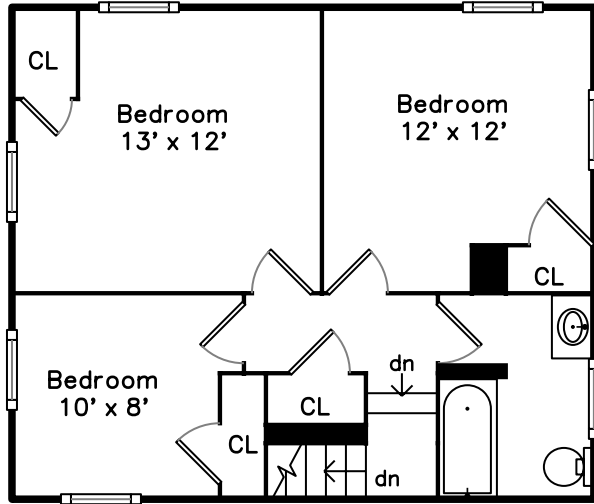

Upper

**95 George Street
Medford, MA 02155**

PicturePlan(tm) by Vis-Home(C) 2016
Measurements may not be 100% accurate.
Floor plans are provided for convenience only.
Room sizes are not used to calculate area.

Main

Upper

Main

Outside

Outside

Outside

Outside

Outside

Outside

Outside

Hall

Hall

Living Room

Living Room

Dining Room

Kitchen

Bathroom

Bedroom

Bedroom

Office

Bathroom