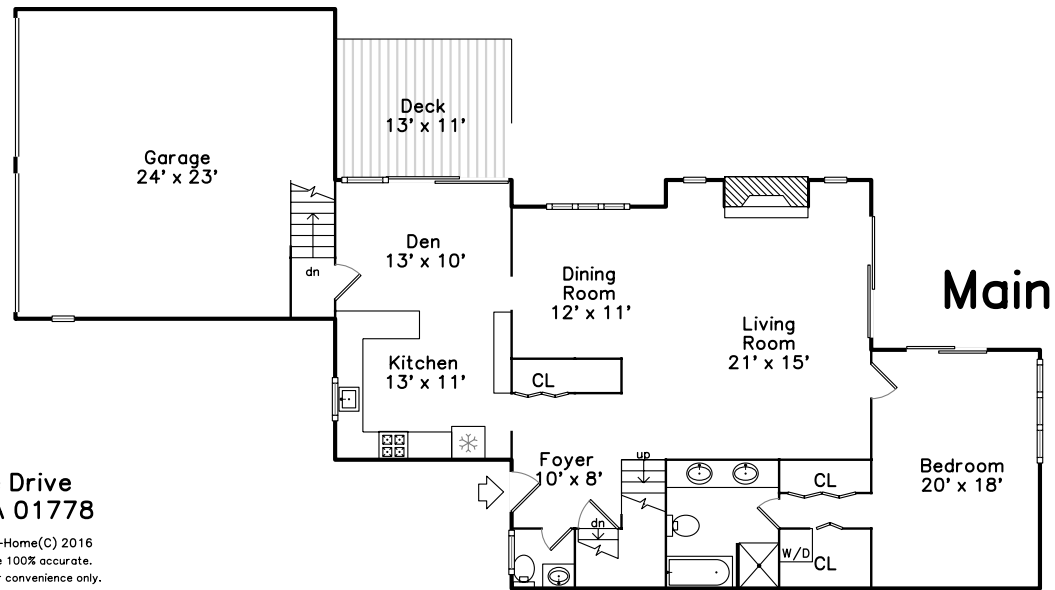

# Upper

67 Hillside Drive  
Wayland, MA 01778

PicturePlan(tm) by Vis-Home(C) 2016  
Measurements may not be 100% accurate.  
Floor plans are provided for convenience only.  
Room sizes are not used to calculate area.

# Upper

Outside

Outside

Outside

Outside

Foyer

Living Room

Living Room

Living Room

Living Room

Living Room

Dining Room

Dining Room

Dining Room

Den

Den

Bathroom