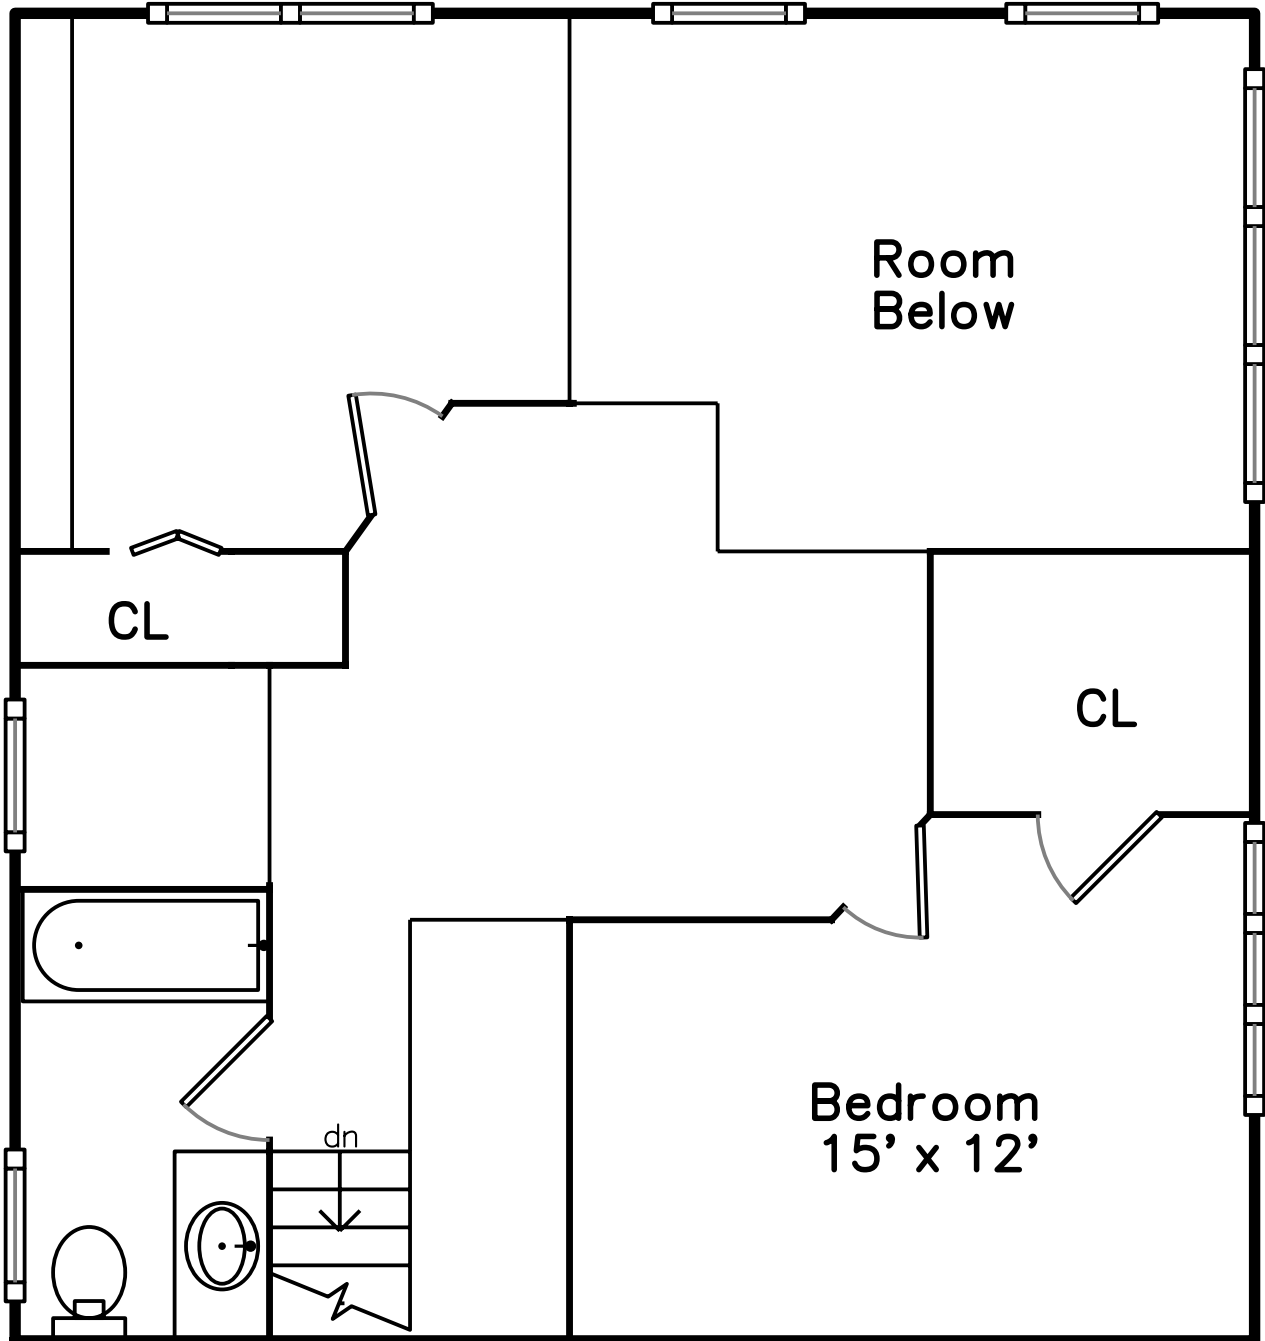

# Upper

67 Hillside Drive  
Wayland, MA 01778

PicturePlan(tm) by Vis-Home(C) 2016  
Measurements may not be 100% accurate.  
Floor plans are provided for convenience only.  
Room sizes are not used to calculate area.

# Upper

Outside

Outside

Outside

Outside

Foyer

Living Room

Living Room

Living Room

Living Room

Living Room

Dining Room

Dining Room

Dining Room

Den

Den

Bathroom