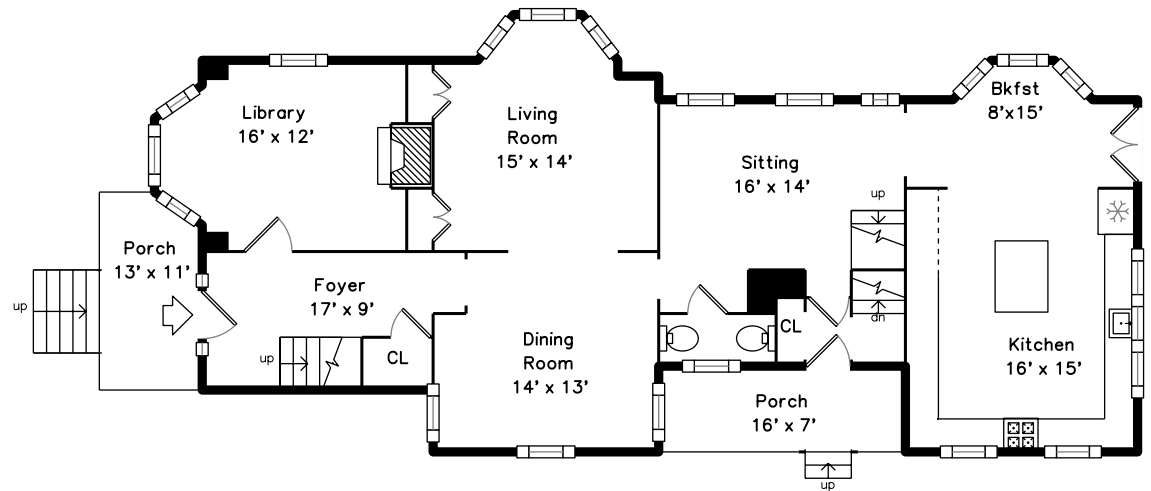

Upper

Main

205 Grove Street
Auburndale, MA 02466

PicturePlan by  vis-home

Measurements may not be 100% accurate.

Floor plans are provided for convenience only.

Room sizes are not used to calculate area.

Upper

Outside

Back

Back

Foyer

Foyer

Living Room

Living Room

Dining Room

Dining Room

Family Room

Family Room

Sitting

Breakfast

Kitchen

Kitchen

Kitchen