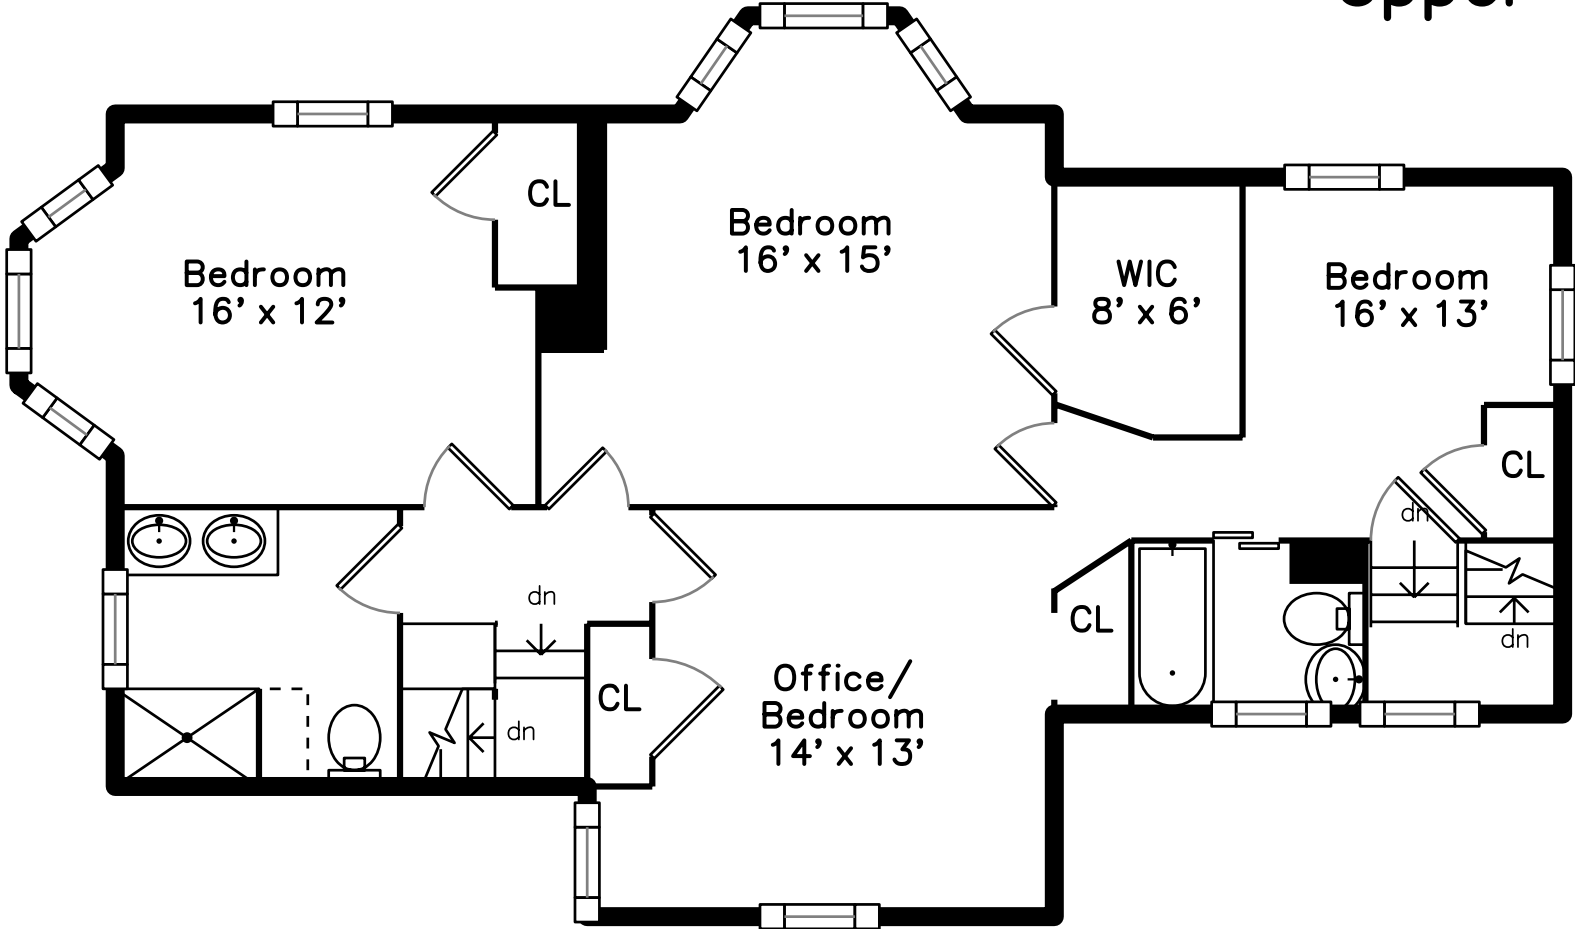

Upper

Main

205 Grove Street
Auburndale, MA 02466

PicturePlan by  vis-home

Measurements may not be 100% accurate.

Floor plans are provided for convenience only.

Room sizes are not used to calculate area.

Upper

Outside

Back

Back

Foyer

Foyer

Living Room

Living Room

Dining Room

Dining Room

Family Room

Family Room

Sitting

Breakfast

Kitchen

Kitchen

Kitchen

Bathroom

Bathroom