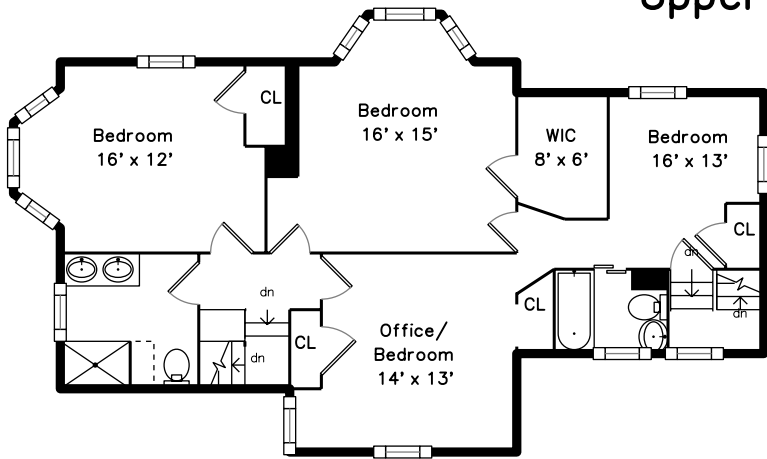

Upper

Main

205 Grove Street
Auburndale, MA 02466

PicturePlan by  vis-home

Measurements may not be 100% accurate.

Floor plans are provided for convenience only.

Room sizes are not used to calculate area.

Upper

Outside

Back

Back

Foyer

Foyer

Living Room

Living Room

Dining Room

Dining Room

Family Room

Family Room

Sitting

Breakfast

Kitchen

Kitchen

Kitchen

Bathroom

Bathroom