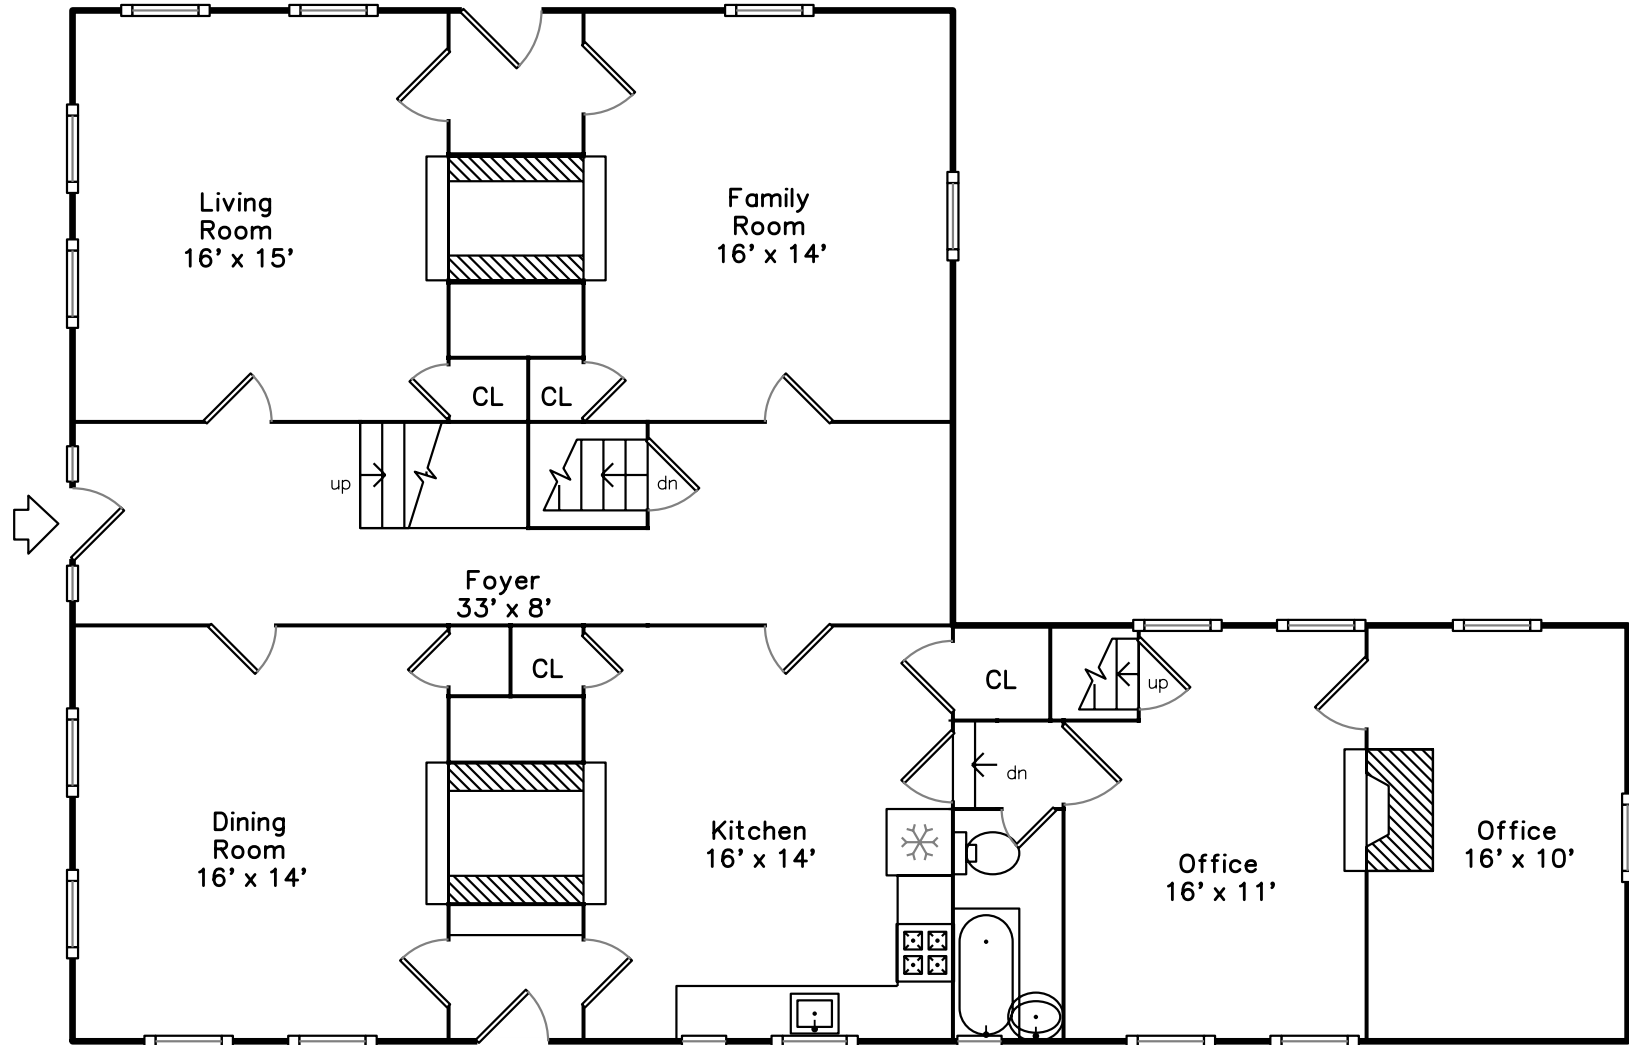

# Main

**180 Ash Street  
Hopkinton, MA 01748**

PicturePlan(tm) by Vis-Home(C) 2016  
Measurements may not be 100% accurate.  
Floor plans are provided for convenience only.  
Room sizes are not used to calculate area.

# Upper

# Main

Outside

Outside

Outside

Back

Foyer

Living Room

Living Room

Dining Room

Dining Room

Kitchen

Kitchen

Family Room

Family Room

Bedroom

Bedroom