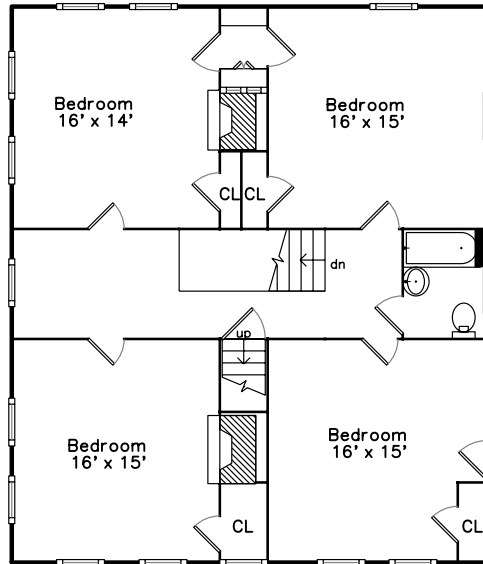

# Upper

# Main

**180 Ash Street  
Hopkinton, MA 01748**

PicturePlan(tm) by Vis-Home(C) 2016  
Measurements may not be 100% accurate.  
Floor plans are provided for convenience only.  
Room sizes are not used to calculate area.