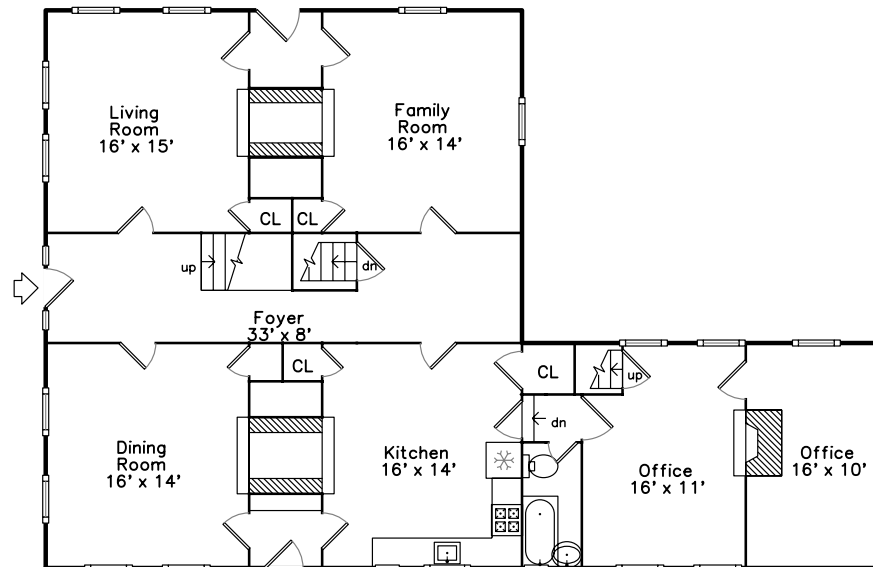

# Upper

# Main

**180 Ash Street  
Hopkinton, MA 01748**

PicturePlan(tm) by Vis-Home(C) 2016  
Measurements may not be 100% accurate.  
Floor plans are provided for convenience only.  
Room sizes are not used to calculate area.

Dining Room

Dining Room

Kitchen

Kitchen

Family Room

Family Room

Bedroom

Bedroom