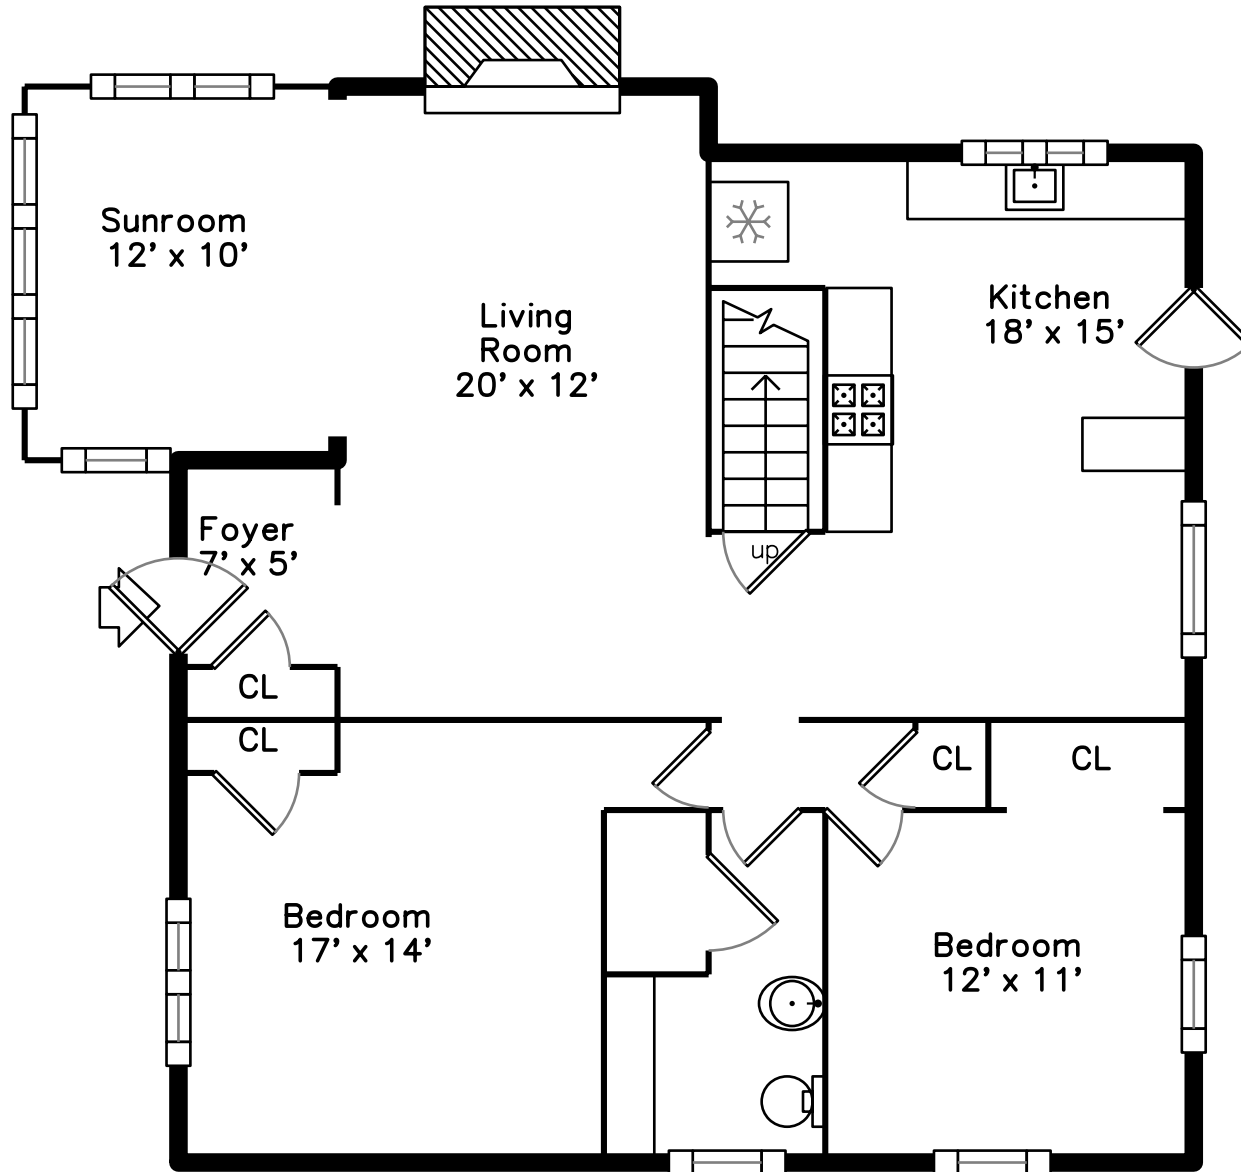

Main

Basement

**34 Mermaid Avenue
Winthrop, MA 02152**

PicturePlan by  vis-home

Measurements may not be 100% accurate.
Floor plans are provided for convenience only.
Room sizes are not used to calculate area.

Main

Basement

Outside

Outside

Outside

Outside

Outside

Outside

Living Room

Living Room

Living Room

Kitchen

Kitchen

Kitchen

Sunroom

Bedroom

Bedroom

Bedroom

Bathroom

Media Room

Media Room

Media Room

Bedroom