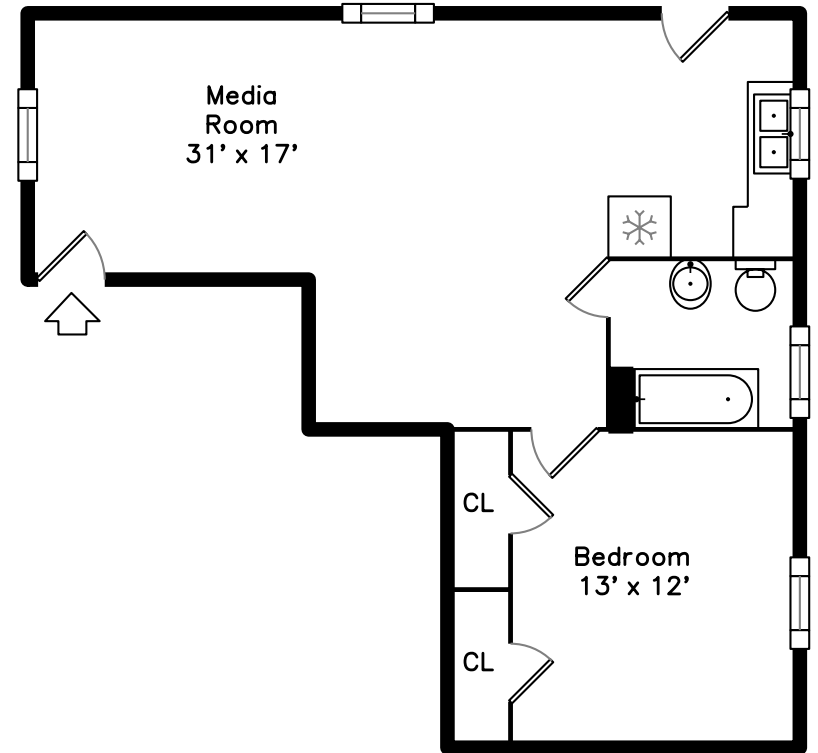

Main

Basement

**34 Mermaid Avenue
Winthrop, MA 02152**

PicturePlan by  vis-home

Measurements may not be 100% accurate.
Floor plans are provided for convenience only.
Room sizes are not used to calculate area.

Main

Basement

Outside

Outside

Outside

Outside

Outside

Outside

Living Room

Living Room

Living Room

Kitchen

Kitchen

Kitchen

Sunroom

Bedroom

Bedroom

Bedroom

Bathroom

Media Room

Media Room

Media Room

Bedroom