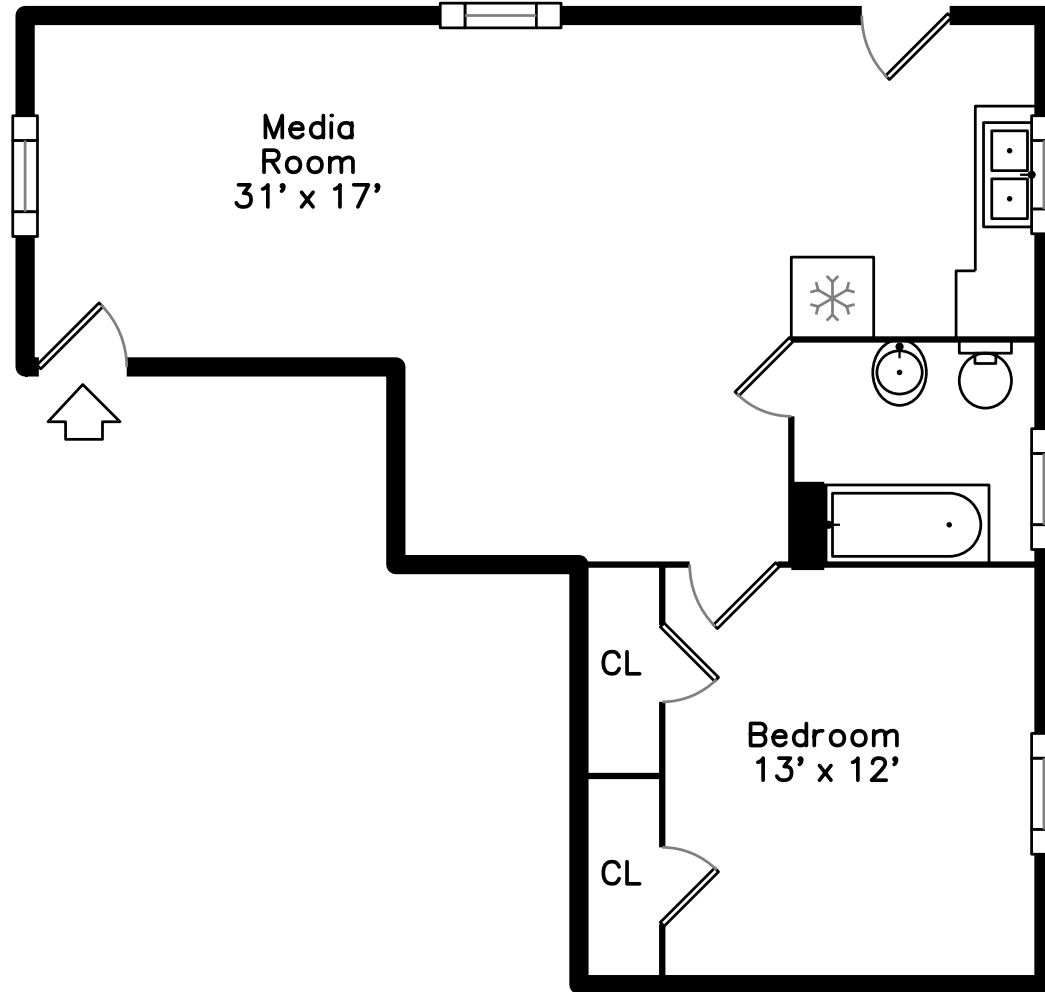

Main

Basement

**34 Mermaid Avenue
Winthrop, MA 02152**

PicturePlan by  vis-home

Measurements may not be 100% accurate.
Floor plans are provided for convenience only.
Room sizes are not used to calculate area.

Main

Basement

Outside

Outside

Outside

Outside

Outside

Outside

Living Room

Living Room

Living Room

Kitchen

Kitchen

Kitchen

Sunroom

Bedroom

Bedroom

Bedroom

Bathroom

Media Room

Media Room

Media Room

Bedroom