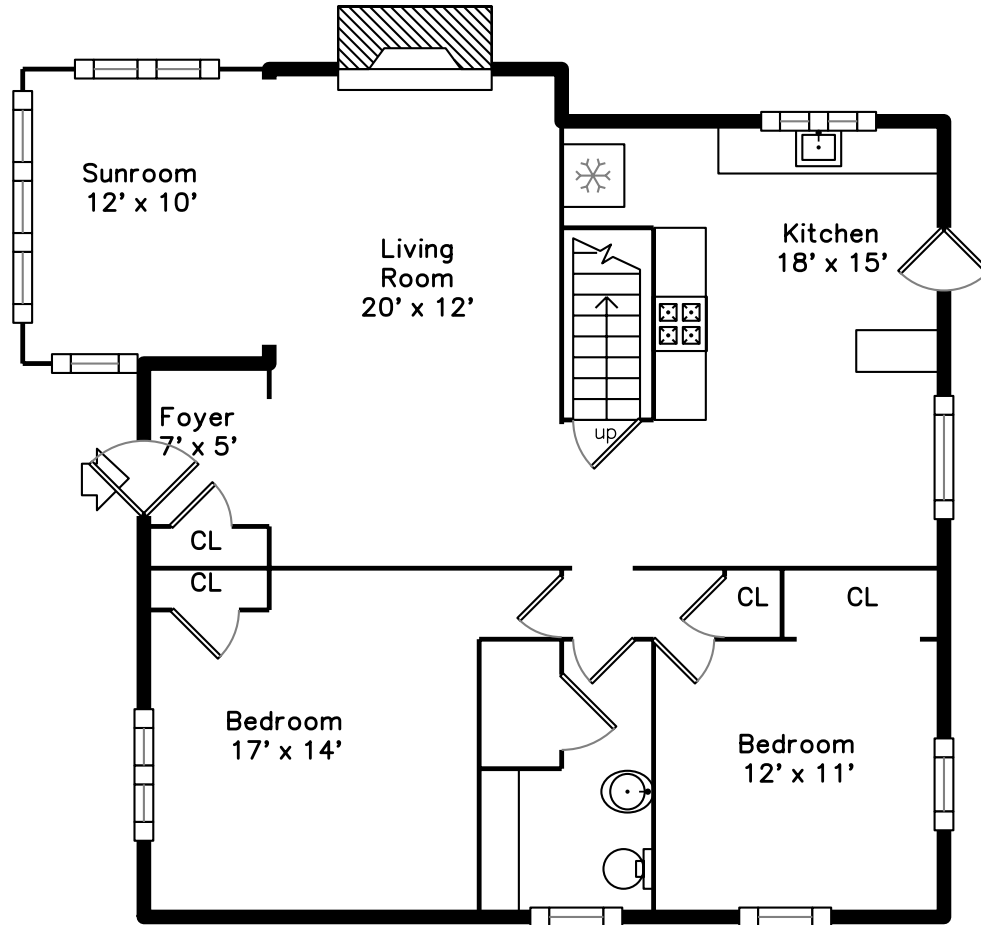

Main

Basement

**34 Mermaid Avenue
Winthrop, MA 02152**

PicturePlan by  vis-home

Measurements may not be 100% accurate.
Floor plans are provided for convenience only.
Room sizes are not used to calculate area.

Main

Basement

Outside

Outside

Outside

Outside

Outside

Outside

Living Room

Living Room

Living Room

Kitchen

Kitchen

Kitchen

Sunroom

Bedroom

Bedroom

Bedroom

Bathroom

Media Room

Media Room

Media Room

Bedroom