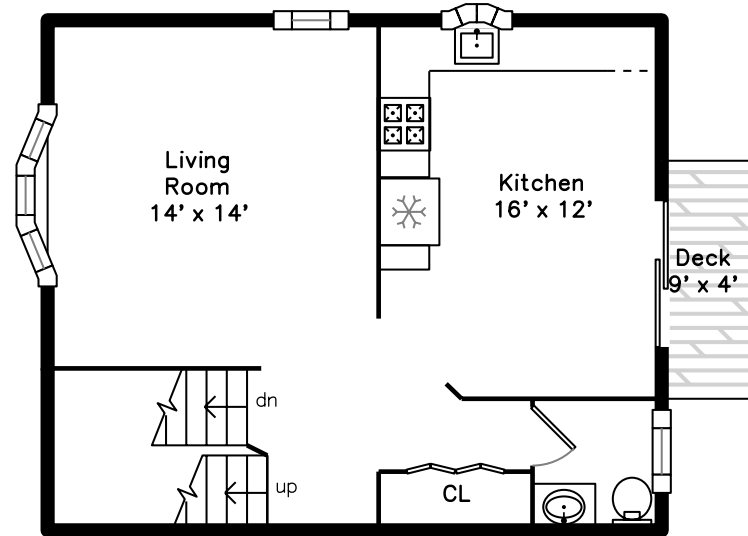

Upper

Lower

Patio
18' x 8'

Main

13 Meadowbrook Road #13
Millis, MA 02054

PicturePlan by  vis-home
MORE THAN JUST A FLOORPLAN

Measurements may not be 100% accurate.
Floor plans are provided for convenience only.
Room sizes are not used to calculate area.

Upper

Main

Lower

Outside

Outside

Outside

Patio

Outside

Hall

Living Room

Living Room

Kitchen/ Dining

Kitchen/ Dining

Kitchen/ Dining

Deck

Bathroom

Hall

Bedroom

Bedroom

Bedroom

Bedroom

Bathroom

Recreation Room

Office