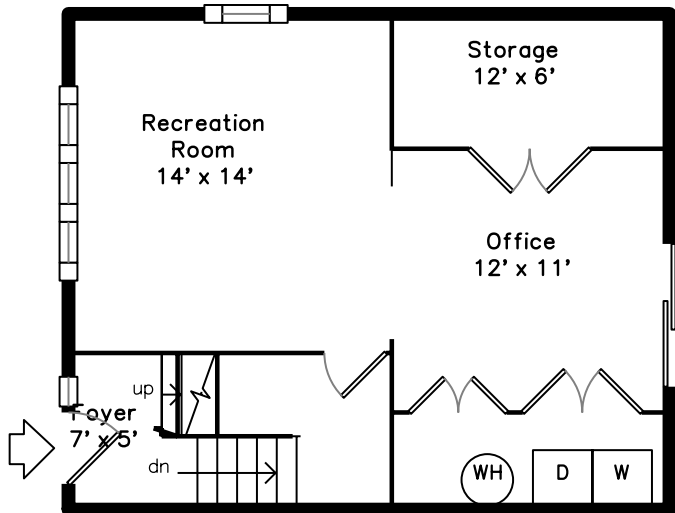

Upper

Lower

Patio
18' x 8'

Main

13 Meadowbrook Road #13
Millis, MA 02054

PicturePlan by  vis-home
MORE THAN JUST A FLOORPLAN

Measurements may not be 100% accurate.
Floor plans are provided for convenience only.
Room sizes are not used to calculate area.

Hall

Living Room

Living Room

Kitchen/ Dining

Kitchen/ Dining

Kitchen/ Dining

Deck

Bathroom

Hall

Bedroom

Bedroom

Bedroom

Bedroom

Bathroom

Recreation Room

Office