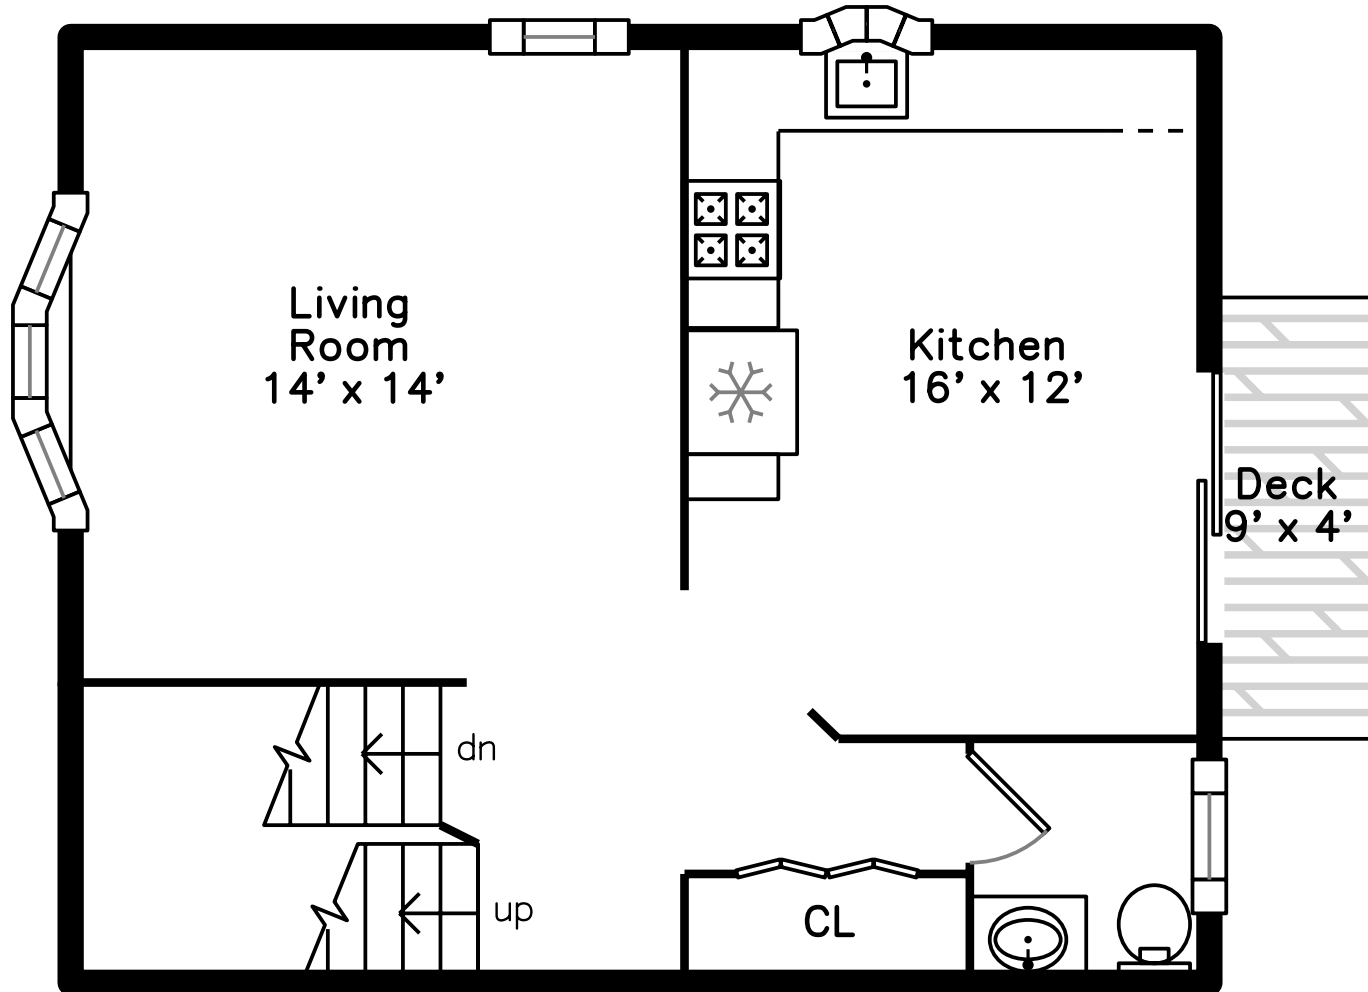

Upper

Lower

Patio
18' x 8'

Main

13 Meadowbrook Road #13
Millis, MA 02054

PicturePlan by  vis-home
MORE THAN JUST A FLOORPLAN

Measurements may not be 100% accurate.
Floor plans are provided for convenience only.
Room sizes are not used to calculate area.

Upper

Main

Lower

Outside

Outside

Outside

Patio

Outside

Hall

Living Room

Living Room

Kitchen/ Dining

Kitchen/ Dining

Kitchen/ Dining

Deck

Bathroom

Hall

Bedroom

Bedroom

Bedroom

Bedroom

Bathroom

Recreation Room

Office