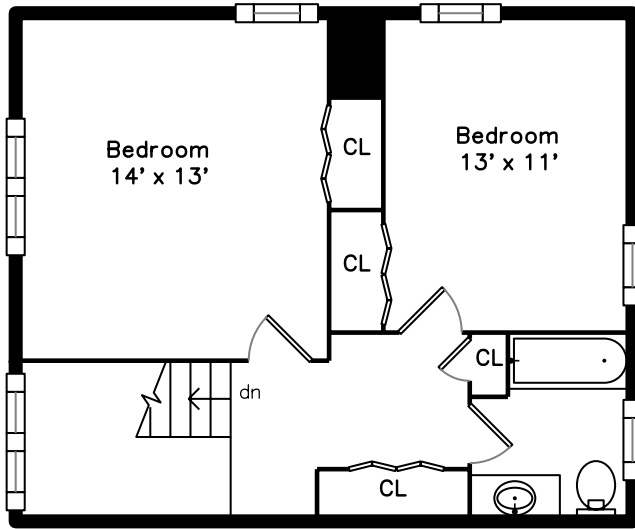

Upper

Lower

Patio
18' x 8'

Main

13 Meadowbrook Road #13
Millis, MA 02054

PicturePlan by  vis-home
MORE THAN JUST A FLOORPLAN

Measurements may not be 100% accurate.
Floor plans are provided for convenience only.
Room sizes are not used to calculate area.

Upper

Main

Lower

Outside

Outside

Outside

Patio

Outside

Hall

Living Room

Living Room

Kitchen/ Dining

Kitchen/ Dining

Kitchen/ Dining

Deck

Bathroom

Hall

Bedroom

Bedroom

Bedroom

Bedroom

Bathroom

Recreation Room

Office