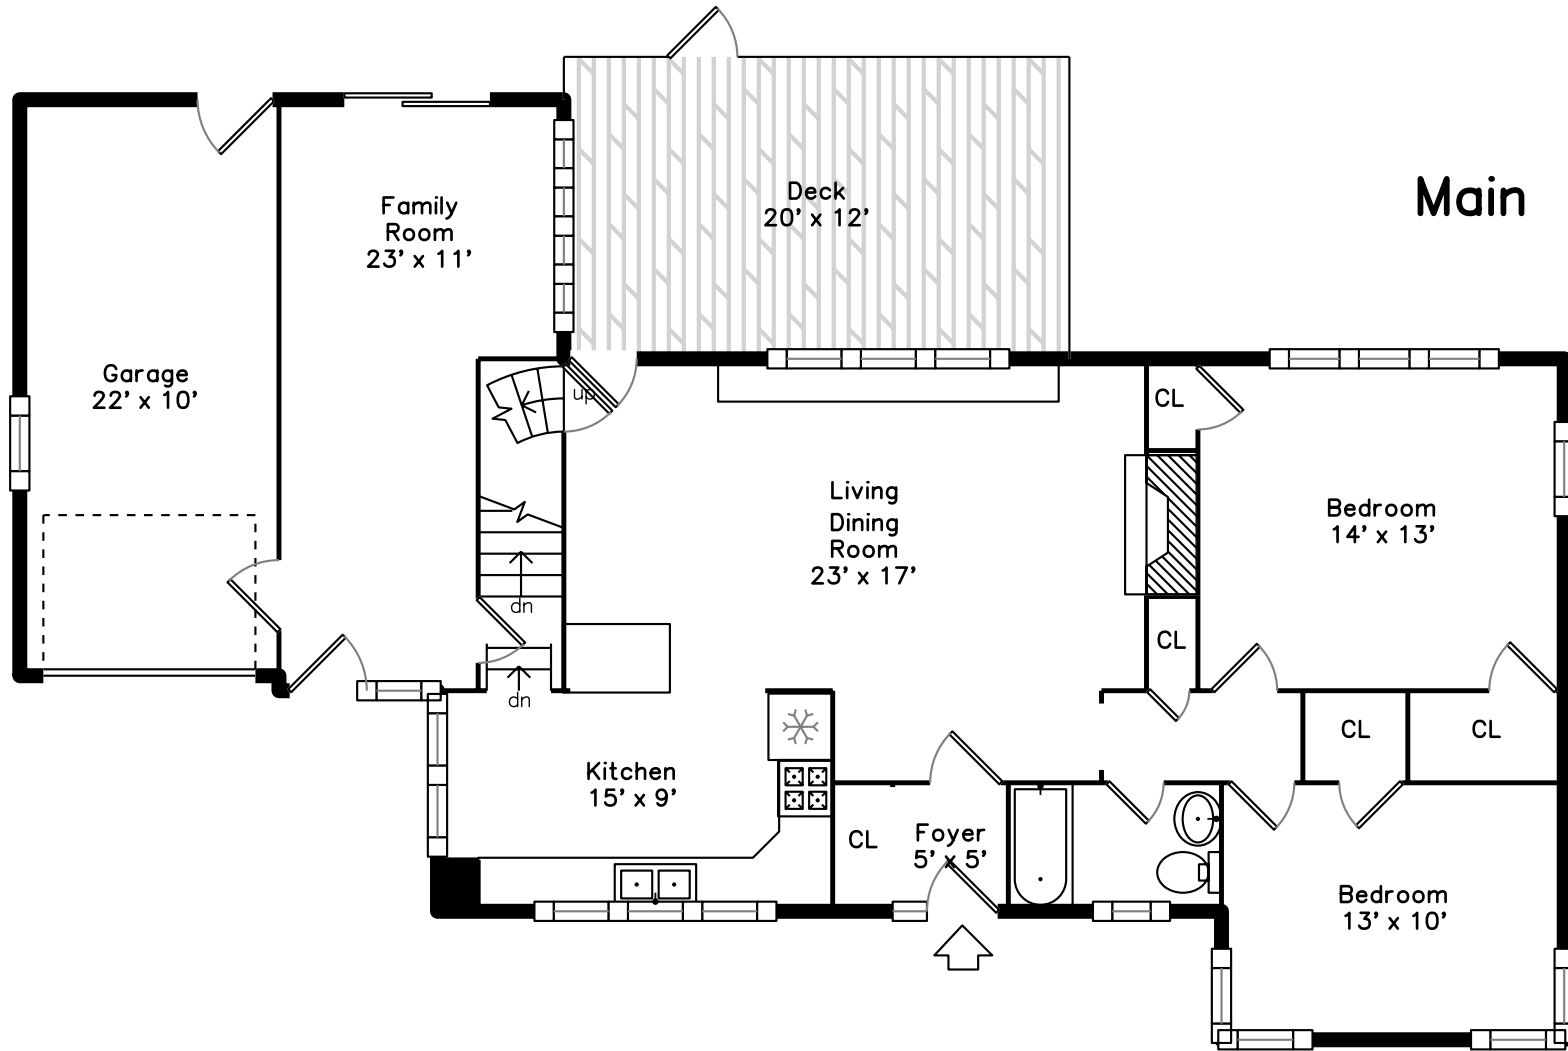

**39 Eastwood Circuit Drive  
West Roxbury, MA 02132**

PicturePlan by  vis-home

Measurements may not be 100% accurate.  
Floor plans are provided for convenience only.  
Room sizes are not used to calculate area.

# Lower

Outside

Outside

Outside

Outside

Living Dining Room

Living Dining Room

Living Dining Room

Kitchen

Kitchen

Kitchen

Family Room

Bedroom

Bedroom

Bathroom

Deck

Bar

Recreation Room