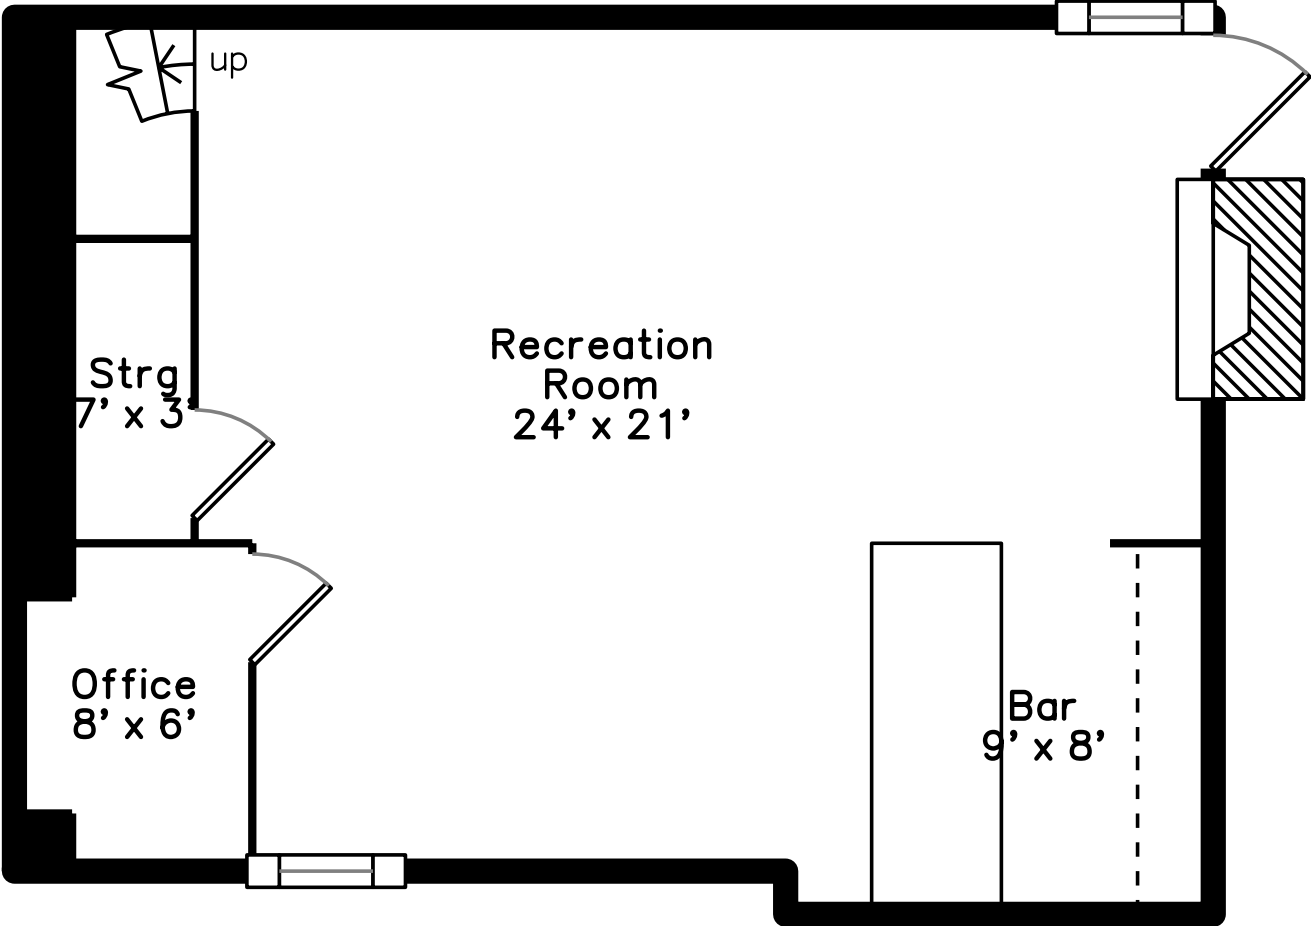

**39 Eastwood Circuit Drive  
West Roxbury, MA 02132**

PicturePlan by  vis-home

Measurements may not be 100% accurate.  
Floor plans are provided for convenience only.  
Room sizes are not used to calculate area.

# Lower

Outside

Outside

Outside

Outside

Living Dining Room

Living Dining Room

Living Dining Room

Kitchen

Kitchen

Kitchen

Family Room

Bedroom

Bedroom

Bathroom

Deck

Bar

Recreation Room