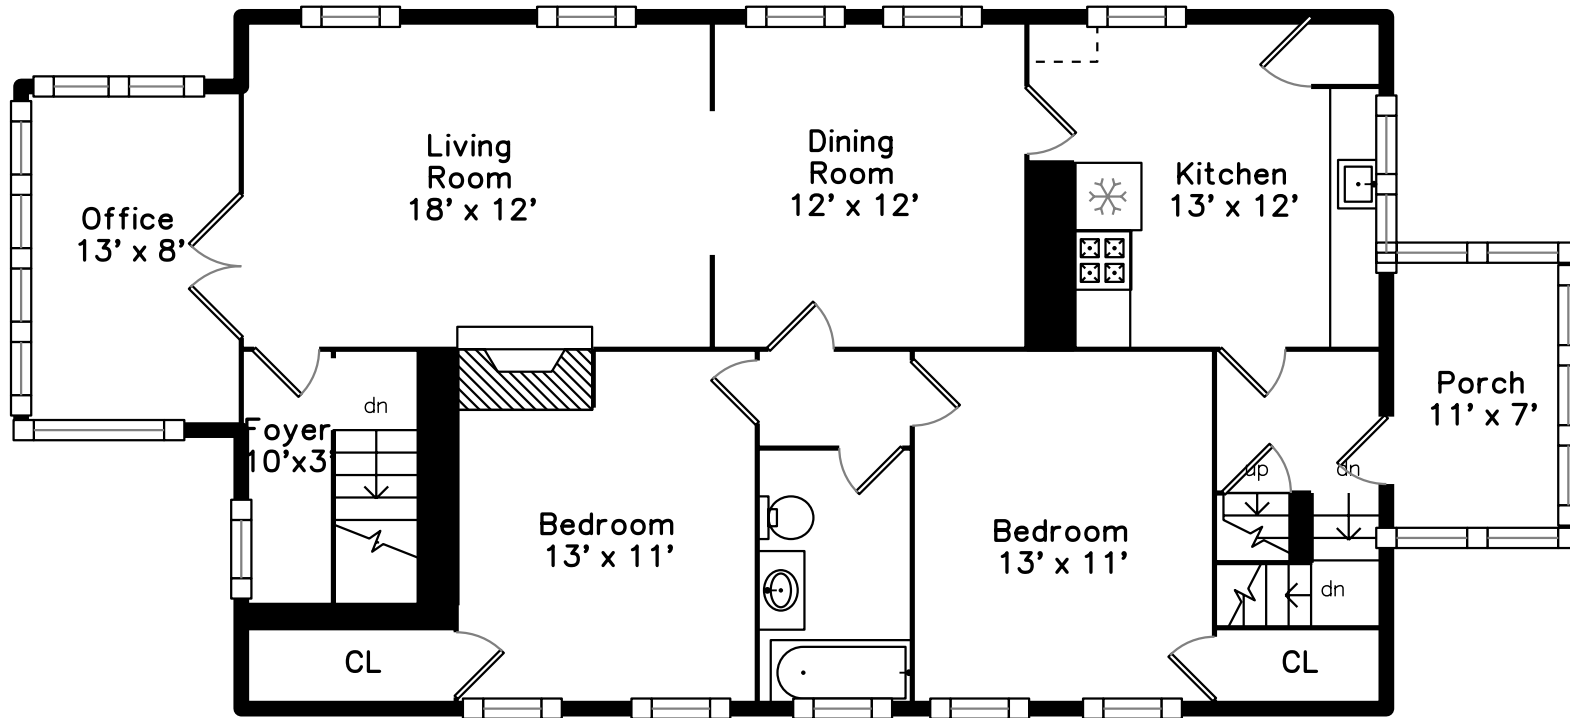

# Upper

129 Waverley Street  
Belmont, MA 02478

PicturePlan by  vis-home

Measurements may not be 100% accurate.  
Floor plans are provided for convenience only.  
Room sizes are not used to calculate area.

# Upper

# Main

Outside

Outside

Outside

Outside

Outside

Kitchen

Bedroom

Bathroom

Living Room

Living Room

Dining Room

Dining Room

Kitchen

Kitchen

Kitchen