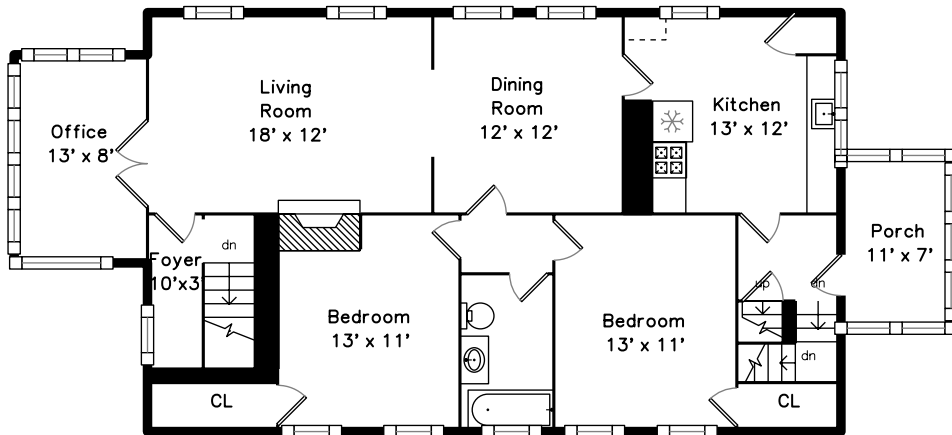

# Main

# Upper

129 Waverley Street  
Belmont, MA 02478

PicturePlan by  vis-home

Measurements may not be 100% accurate.  
Floor plans are provided for convenience only.  
Room sizes are not used to calculate area.

# Main

Outside

Outside

Outside

Outside

Outside

Kitchen

Bedroom

Bathroom

Living Room

Living Room

Dining Room

Dining Room

Kitchen

Kitchen

Kitchen