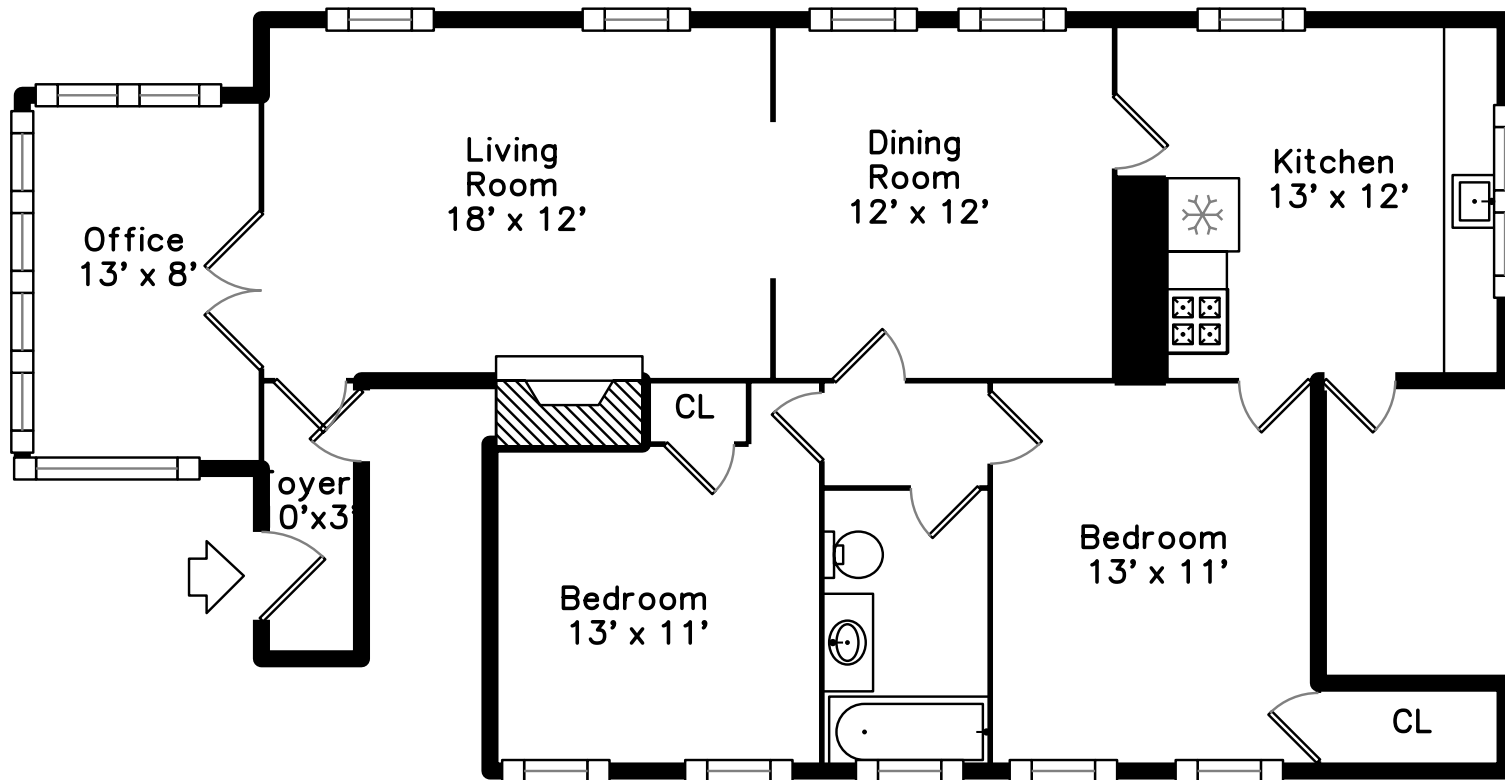

# Upper

129 Waverley Street  
Belmont, MA 02478

PicturePlan by  vis-home

Measurements may not be 100% accurate.  
Floor plans are provided for convenience only.  
Room sizes are not used to calculate area.

# Main

Outside

Outside

Outside

Outside

Outside

Kitchen

Bedroom

Bathroom

Living Room

Living Room

Dining Room

Dining Room

Kitchen

Kitchen

Kitchen

Bedroom

Office

Porch

Bathroom