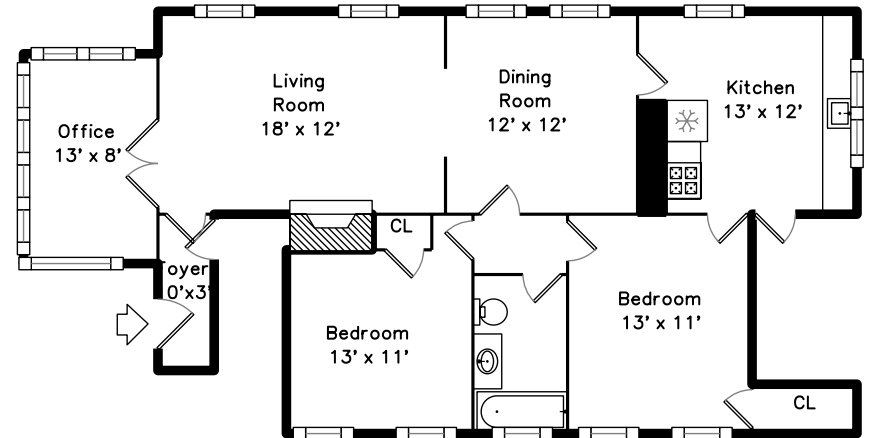

# Main

# Upper

129 Waverley Street  
Belmont, MA 02478

PicturePlan by  vis-home

Measurements may not be 100% accurate.  
Floor plans are provided for convenience only.  
Room sizes are not used to calculate area.

# Main

Outside

Outside

Outside

Outside

Outside

Kitchen

Bedroom

Bathroom

Living Room

Living Room

Dining Room

Dining Room

Kitchen

Kitchen

Kitchen