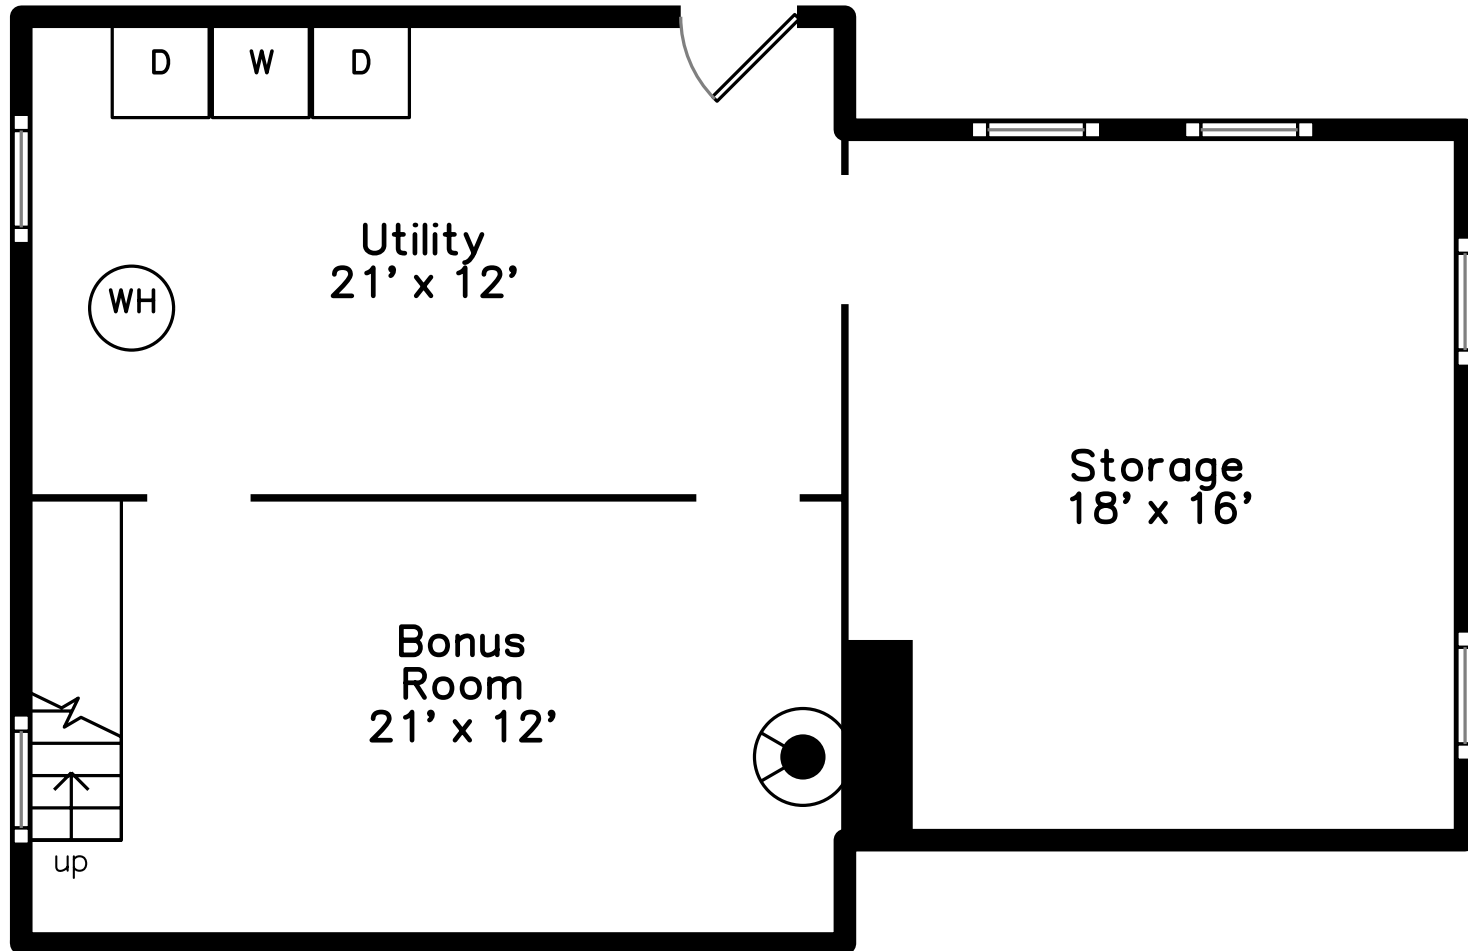

# Basement

# Main

**1 Barchstead Place  
Natick, MA 01760**

PicturePlan by  vis-home

Measurements may not be 100% accurate.  
Floor plans are provided for convenience only.  
Room sizes are not used to calculate area.

# Basement

Outside

Outside

Outside

Outside

Living Room

Living Room

Dining Room

Dining Room

Kitchen

Kitchen

Kitchen

Family Room

Family Room

Bathroom

Deck