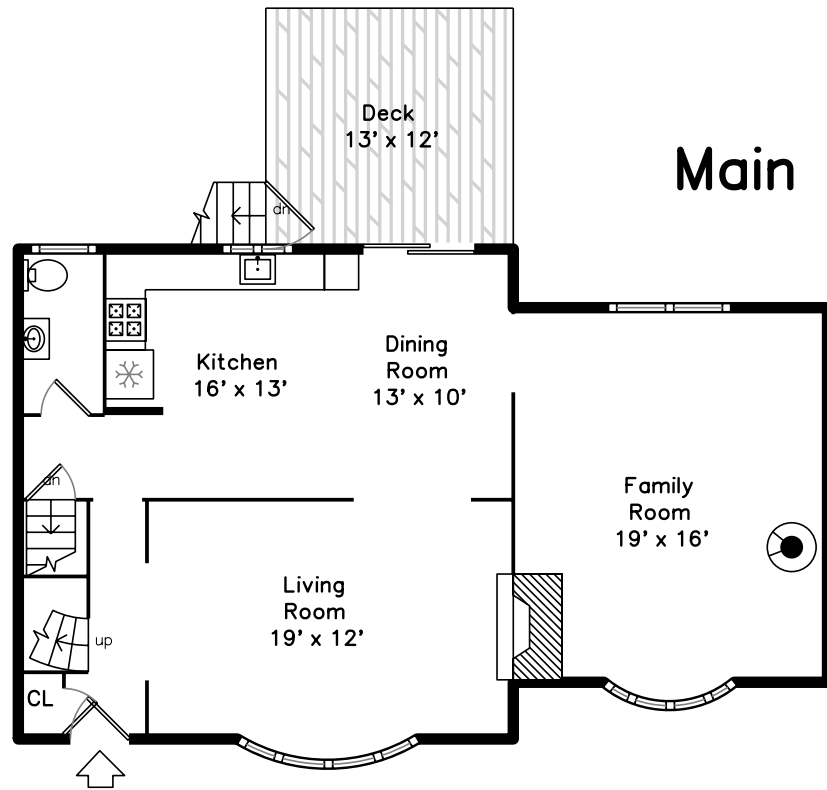

# Upper

# Basement

# Main

**1 Barchstead Place  
Natick, MA 01760**

PicturePlan by  vis-home

Measurements may not be 100% accurate.  
Floor plans are provided for convenience only.  
Room sizes are not used to calculate area.

# Basement

Outside

Outside

Outside

Outside

Living Room

Living Room

Dining Room