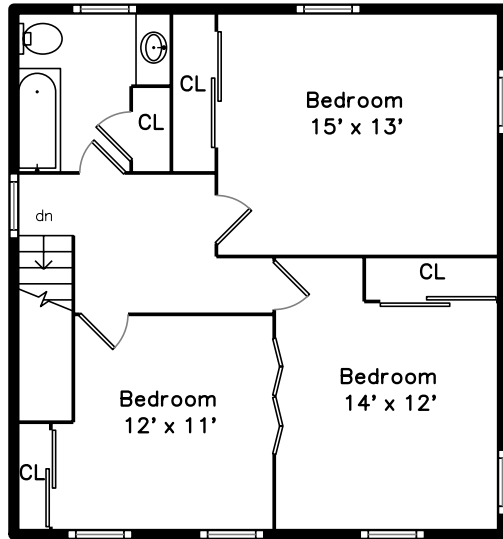

# Upper

# Basement

# Main

**1 Barchstead Place  
Natick, MA 01760**

PicturePlan by  vis-home

Measurements may not be 100% accurate.  
Floor plans are provided for convenience only.  
Room sizes are not used to calculate area.

Deck

Bedroom

Bedroom

Bedroom

Bedroom

Bedroom

Bedroom

Bathroom