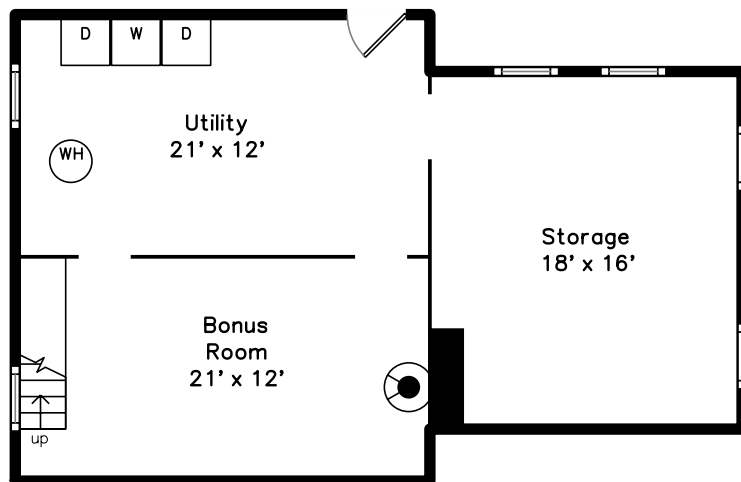

# Upper

# Basement

# Main

**1 Barchstead Place  
Natick, MA 01760**

PicturePlan by  vis-home

Measurements may not be 100% accurate.  
Floor plans are provided for convenience only.  
Room sizes are not used to calculate area.