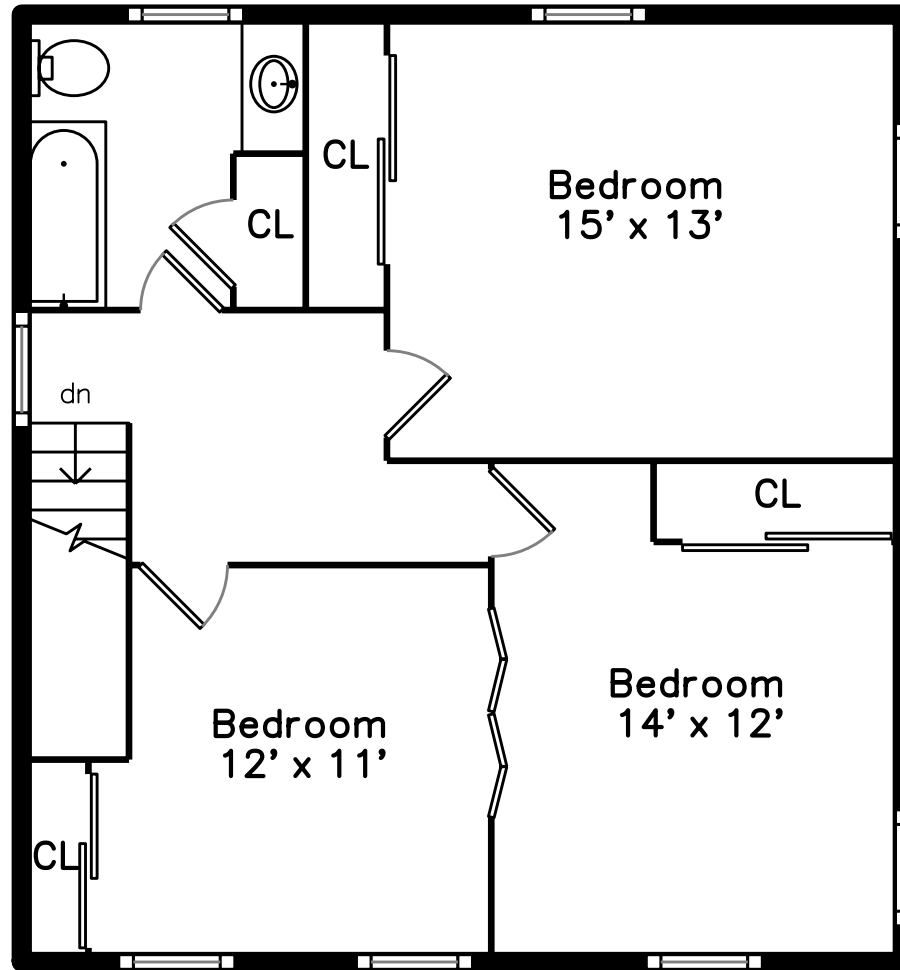

# Basement

# Main

**1 Barchstead Place  
Natick, MA 01760**

PicturePlan by  vis-home

Measurements may not be 100% accurate.  
Floor plans are provided for convenience only.  
Room sizes are not used to calculate area.

# Upper

# Basement

Outside

Outside

Outside

Outside

Living Room

Living Room

Dining Room