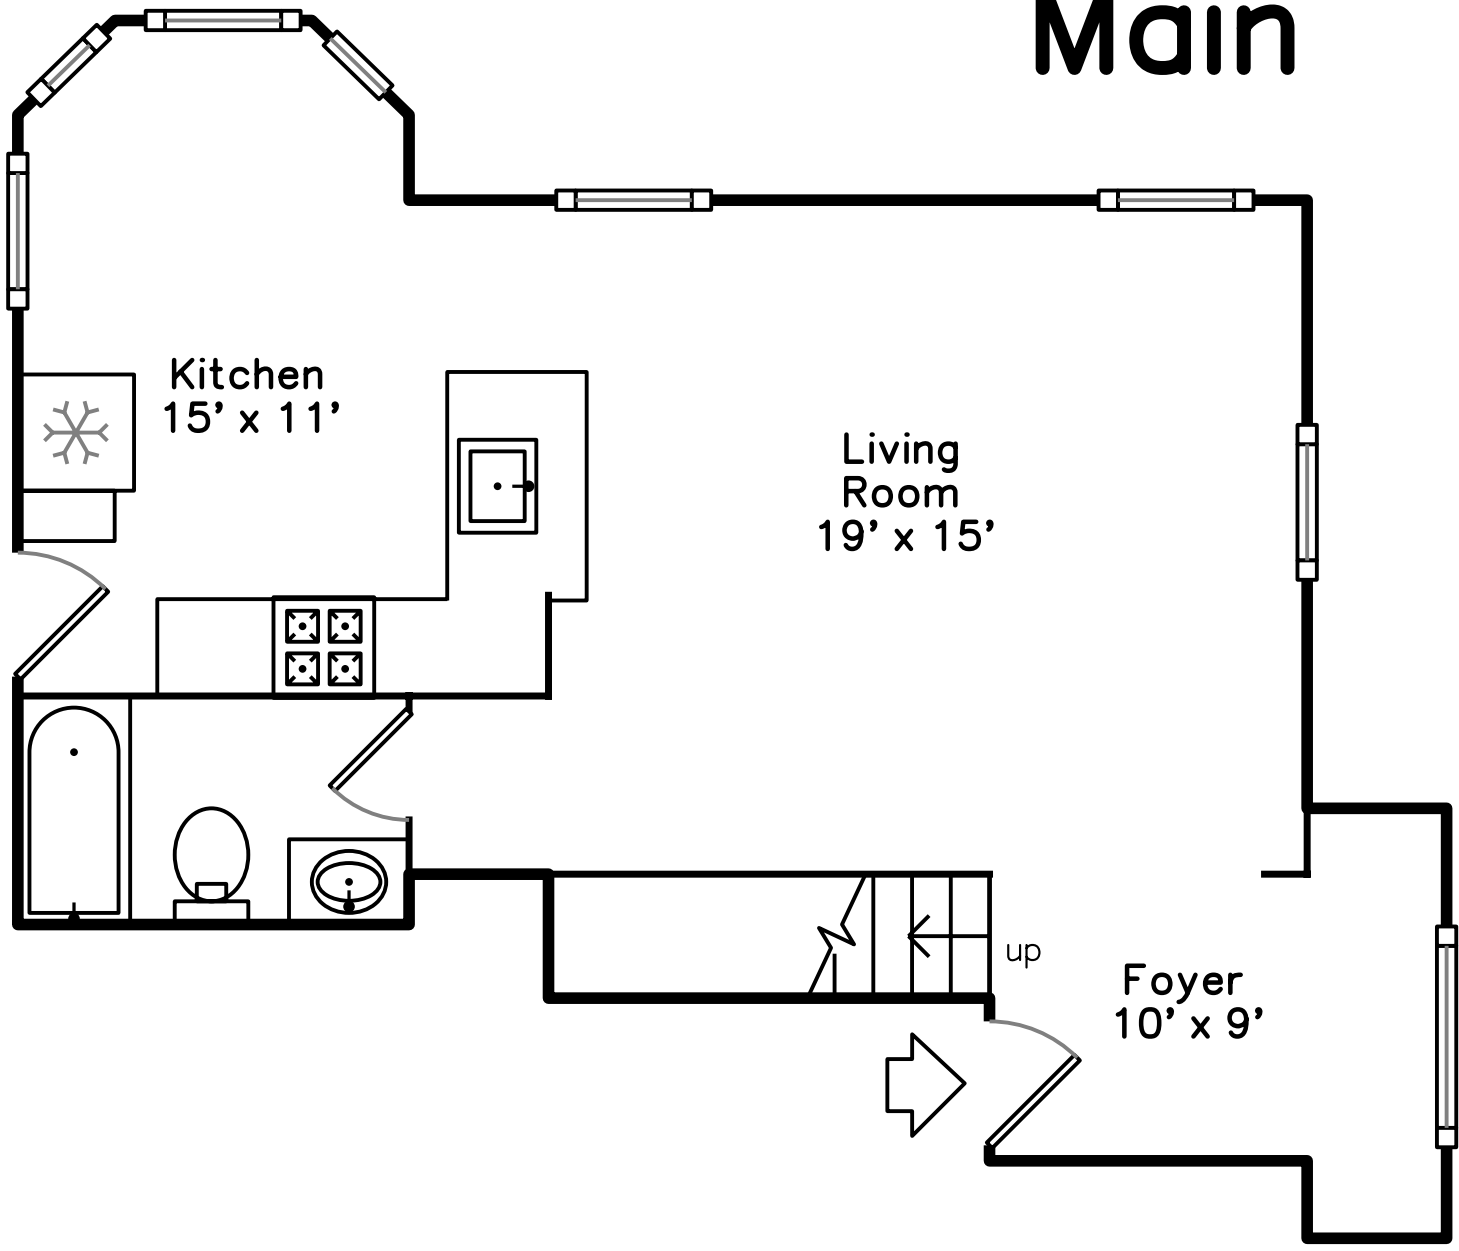

**1117 River St #3  
Hyde Park, MA 02136**

PicturePlan(tm) by Vis-Home(C) 2016  
Measurements may not be 100% accurate.  
Floor plans are provided for convenience only.  
Room sizes are not used to calculate area.

# Upper

# Main

Outside

Outside

Outside

Foyer

Foyer

Living Room

Living Room

Living Room

Kitchen

Kitchen

Kitchen

Kitchen

Bathroom

Landing

Bedroom