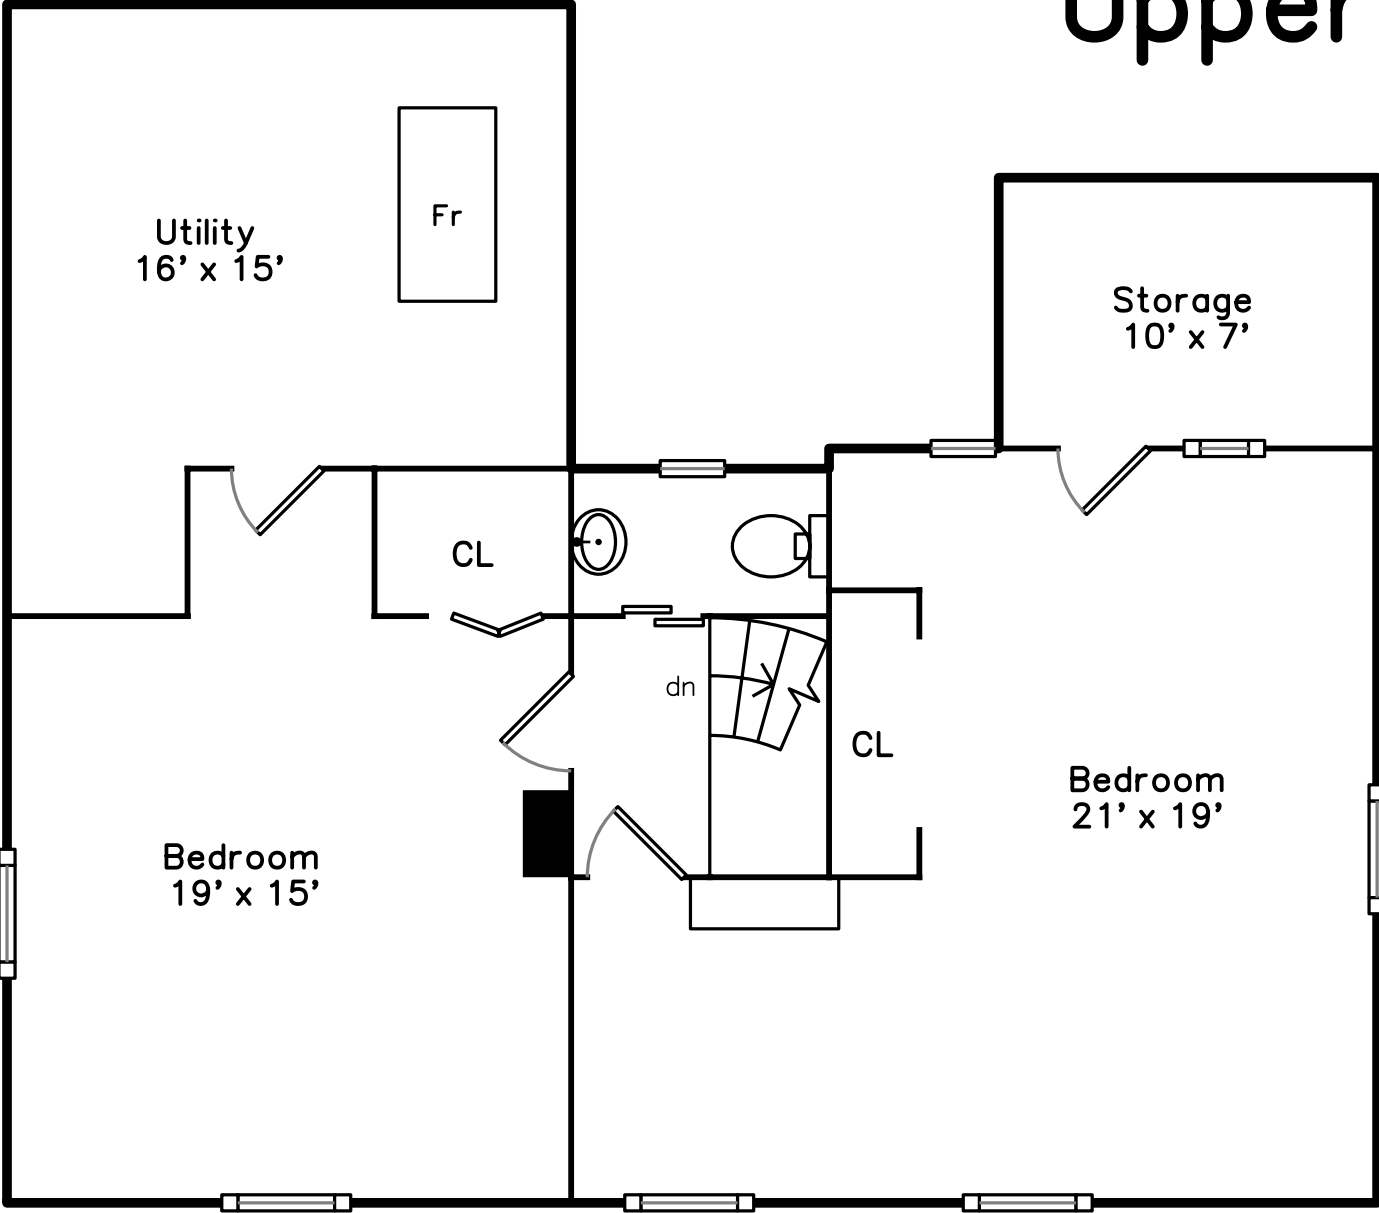

**1117 River St #3  
Hyde Park, MA 02136**

PicturePlan(tm) by Vis-Home(C) 2016  
Measurements may not be 100% accurate.  
Floor plans are provided for convenience only.  
Room sizes are not used to calculate area.

# Main

Outside

Outside

Outside

Foyer

Foyer

Living Room

Living Room

Living Room

Kitchen

Kitchen

Kitchen

Kitchen

Bathroom

Landing

Bedroom

Bedroom

Bedroom

Bedroom

Bathroom