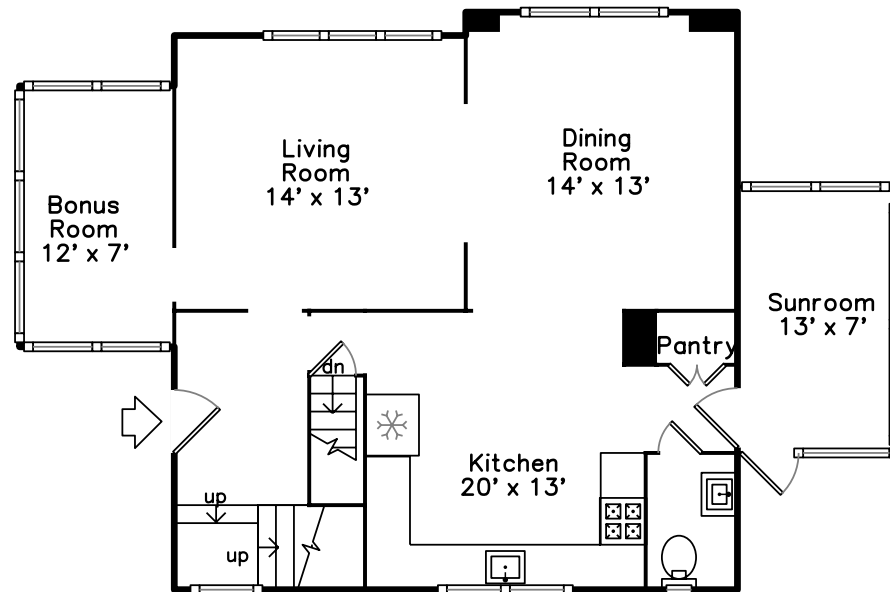

Upper

Main

191 Bainbridge Street
Malden, MA 02148

PicturePlan(tm) by Vis-Home(C) 2016
Measurements may not be 100% accurate.
Floor plans are provided for convenience only.
Room sizes are not used to calculate area.

Hall

Living Room

Living Room

Living Room

Bonus Room

Bonus Room

Dining Room

Dining Room

Dining Room

Dining Room

Kitchen

Kitchen

Sunroom

Sunroom

05Bath

Hall

Hall

Bedroom

Bedroom

Bedroom

Bedroom

Bathroom

Storage

Storage