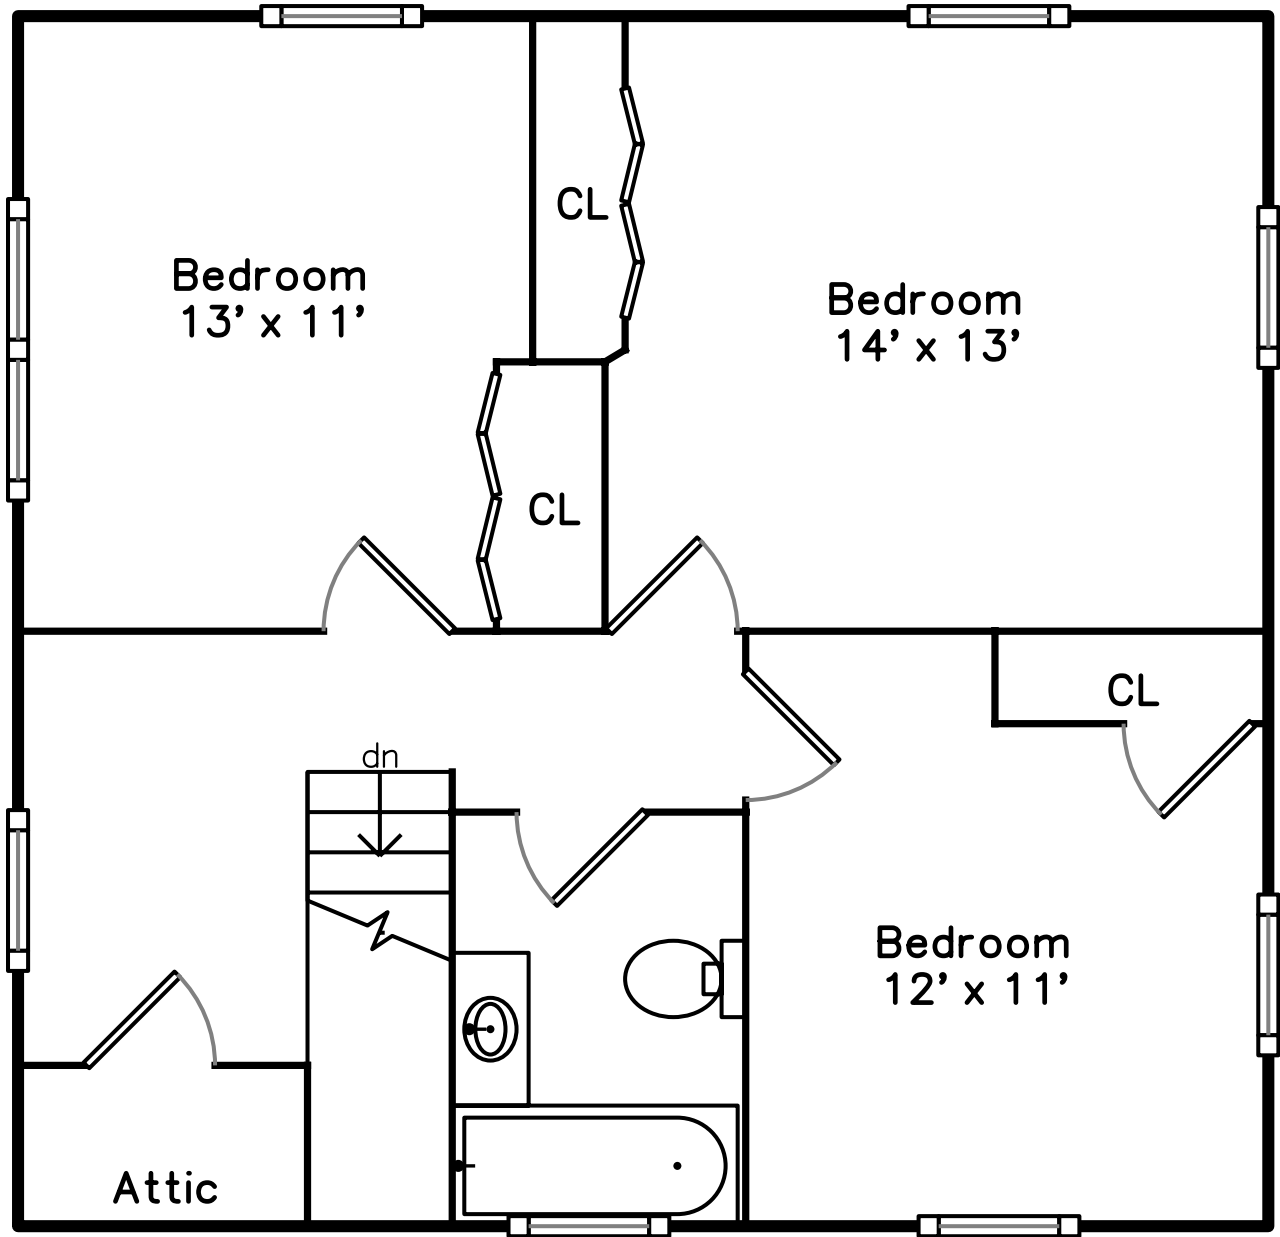

Upper

Main

191 Bainbridge Street
Malden, MA 02148

PicturePlan(tm) by Vis-Home(C) 2016
Measurements may not be 100% accurate.
Floor plans are provided for convenience only.
Room sizes are not used to calculate area.

Upper

Main

Outside

Outside

Outside

Outside

Outside

Outside

Hall

Living Room

Living Room

Living Room

Bonus Room

Bonus Room

Dining Room

Dining Room

Hall

Bedroom

Bedroom

Bedroom

Bedroom

Bathroom

Storage

Storage