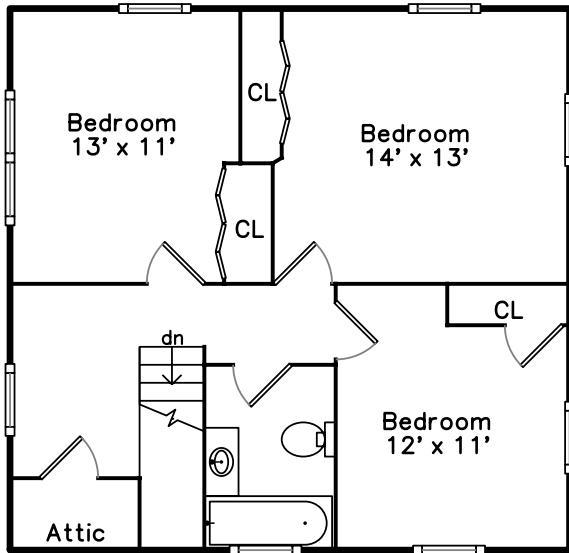

Upper

Main

191 Bainbridge Street
Malden, MA 02148

PicturePlan(tm) by Vis-Home(C) 2016
Measurements may not be 100% accurate.
Floor plans are provided for convenience only.
Room sizes are not used to calculate area.

Upper

Main

Outside

Outside

Outside

Outside

Outside

Outside

Hall

Living Room

Living Room

Living Room

Bonus Room

Bonus Room

Dining Room

Dining Room

Hall

Bedroom

Bedroom

Bedroom

Bedroom

Bathroom

Storage

Storage