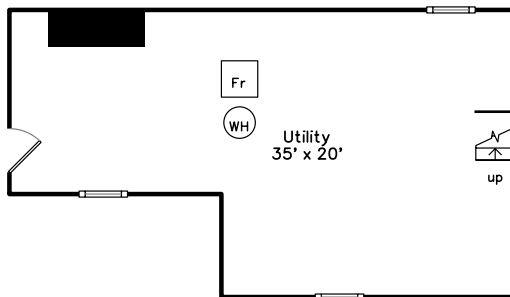

Upper

Main

Basement

Top

1 Norfolk Terrace Cambridge, MA 02139

PicturePlan(tm) by Vis-Home(C) 2016
Measurements may not be 100% accurate.
Floor plans are provided for convenience only.
Room sizes are not used to calculate area.

Top

Upper

Main

Basement

3D View – TopDown

3D View – TopDown

3D View – TopDown

3D View – TopDown