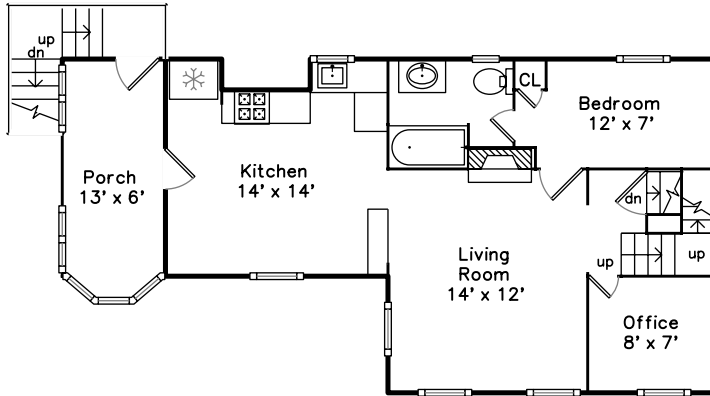

Upper

Main

Basement

Top

1 Norfolk Terrace Cambridge, MA 02139

PicturePlan(tm) by Vis-Home(C) 2016
Measurements may not be 100% accurate.
Floor plans are provided for convenience only.
Room sizes are not used to calculate area.

Top

Upper

Main

Basement

3D View – TopDown

3D View – TopDown

3D View – TopDown

3D View – TopDown