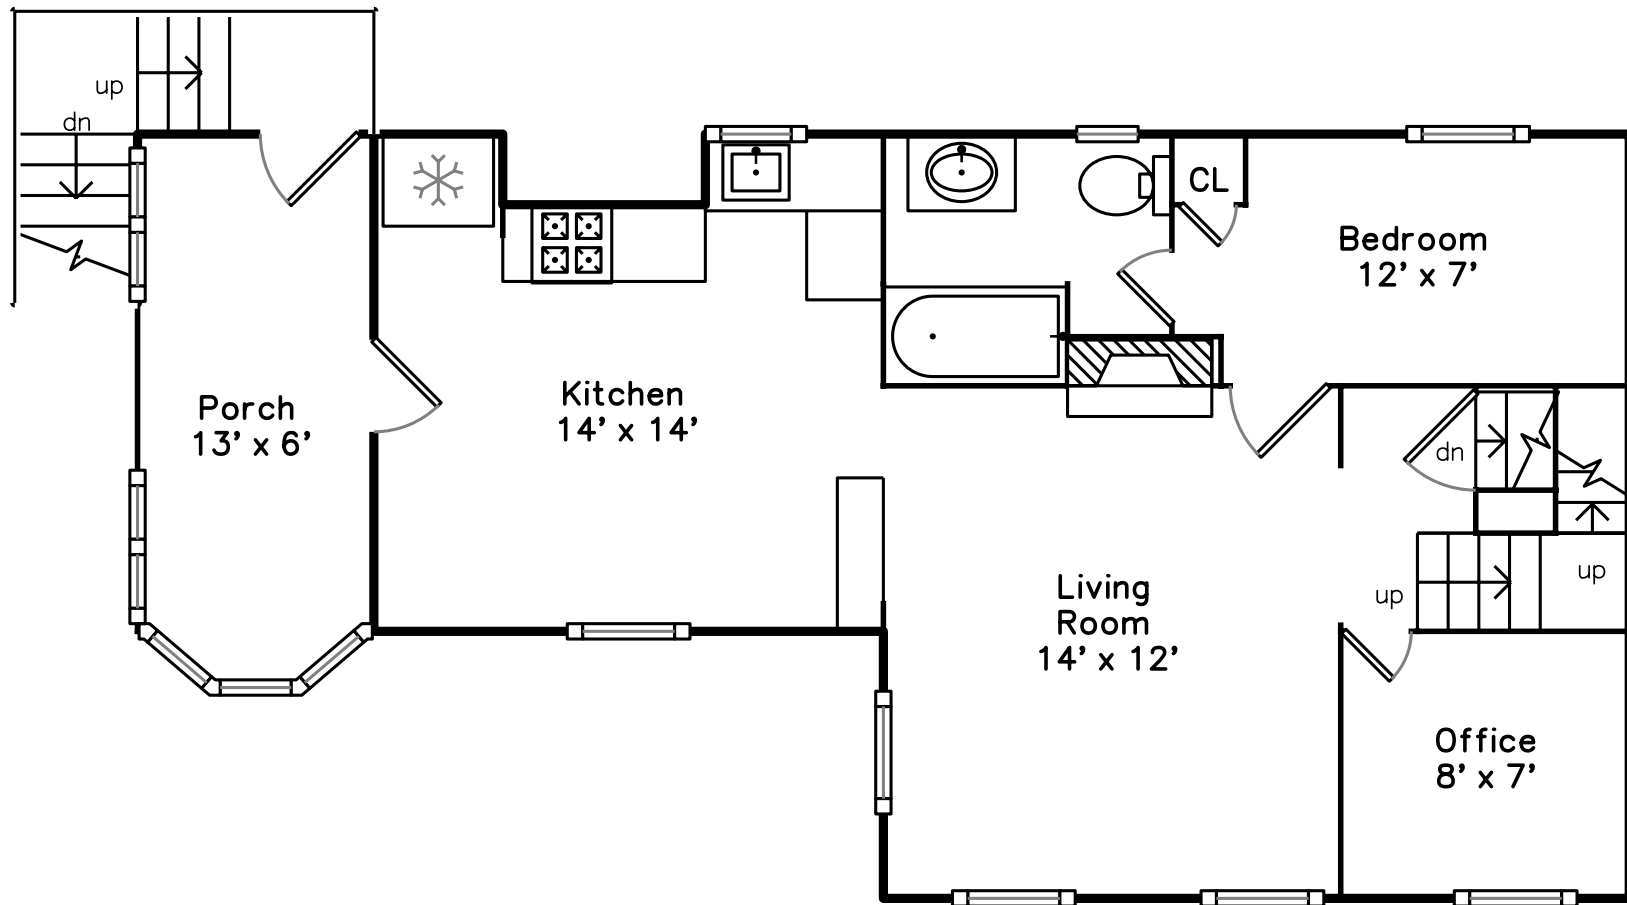

Upper

Main

Basement

Top

1 Norfolk Terrace Cambridge, MA 02139

PicturePlan(tm) by Vis-Home(C) 2016
Measurements may not be 100% accurate.
Floor plans are provided for convenience only.
Room sizes are not used to calculate area.

Top

Upper

Main

Basement

3D View – TopDown

3D View – TopDown

3D View – TopDown

3D View – TopDown