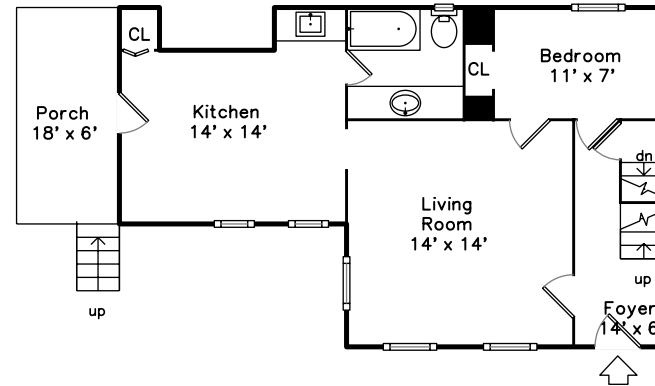

Upper

Main

Basement

Top

1 Norfolk Terrace Cambridge, MA 02139

PicturePlan(tm) by Vis-Home(C) 2016
Measurements may not be 100% accurate.
Floor plans are provided for convenience only.
Room sizes are not used to calculate area.

Top

Upper

Main

Basement

3D View – TopDown

3D View – TopDown

3D View – TopDown

3D View – TopDown