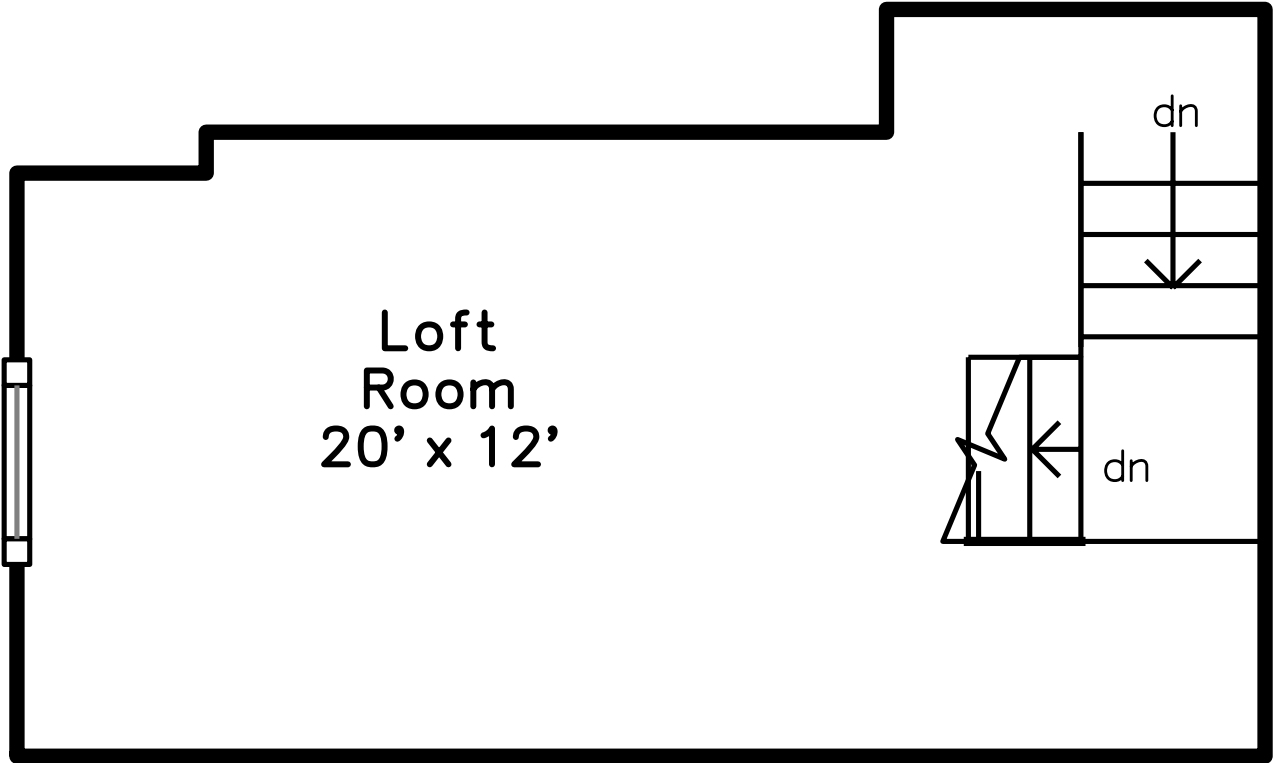

Upper

Main

Basement

Top

1 Norfolk Terrace Cambridge, MA 02139

PicturePlan(tm) by Vis-Home(C) 2016
Measurements may not be 100% accurate.
Floor plans are provided for convenience only.
Room sizes are not used to calculate area.

Top

Upper

Main

Basement

3D View – TopDown

3D View – TopDown

3D View – TopDown

3D View – TopDown