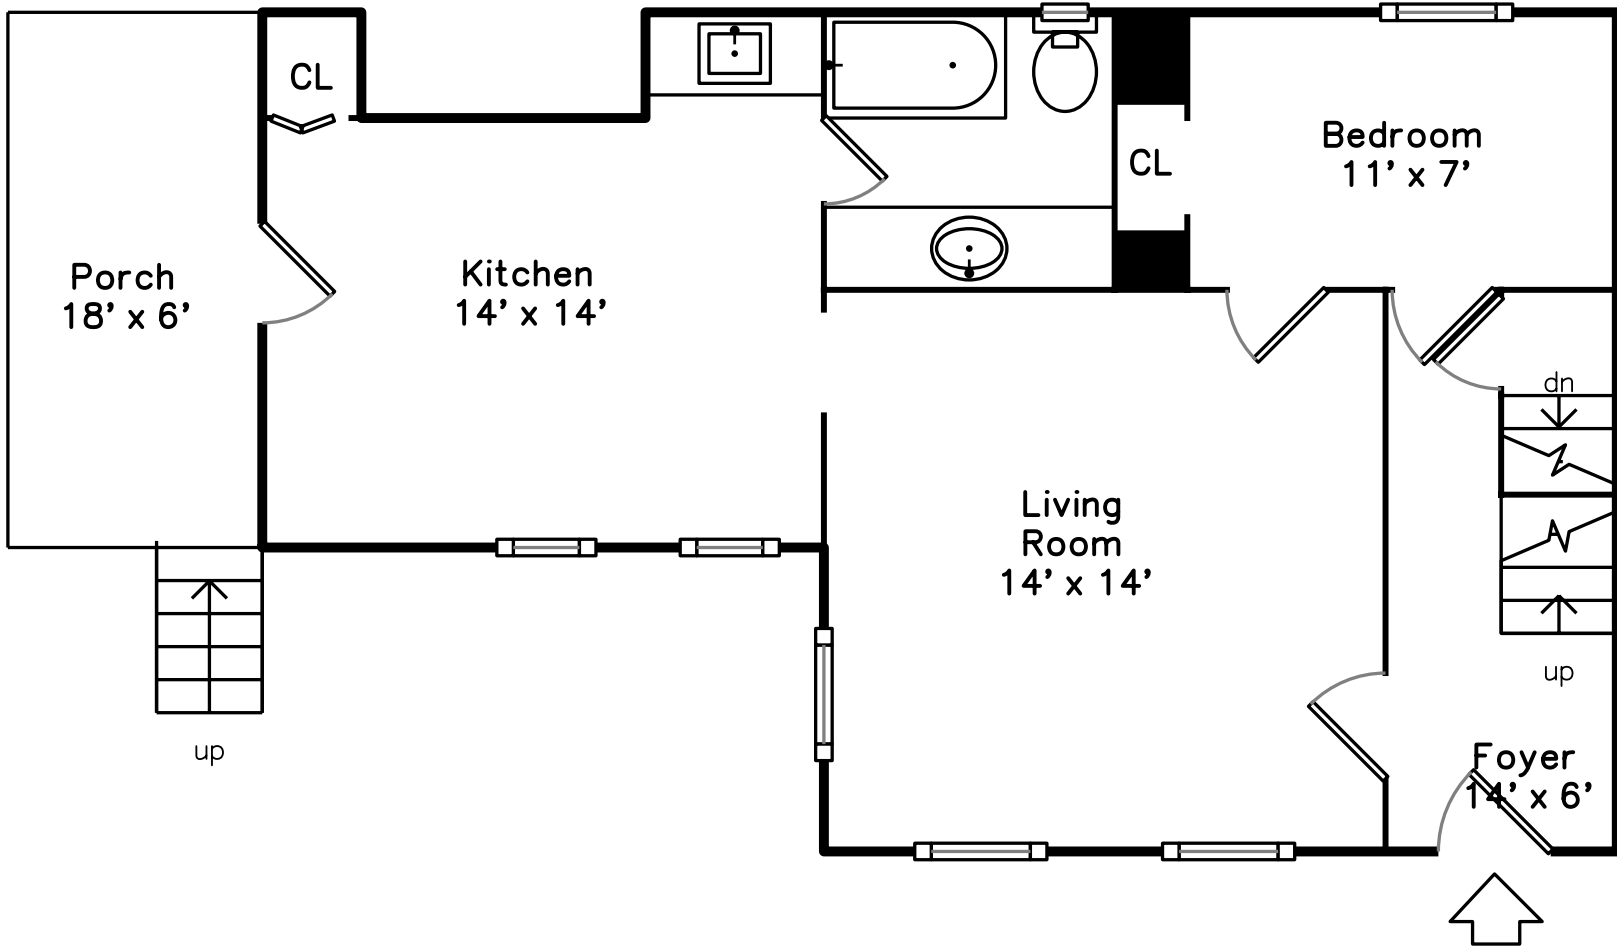

Upper

Main

Basement

Top

1 Norfolk Terrace Cambridge, MA 02139

PicturePlan(tm) by Vis-Home(C) 2016
Measurements may not be 100% accurate.
Floor plans are provided for convenience only.
Room sizes are not used to calculate area.

Top

Upper

Main

Basement

3D View – TopDown

3D View – TopDown

3D View – TopDown

3D View – TopDown