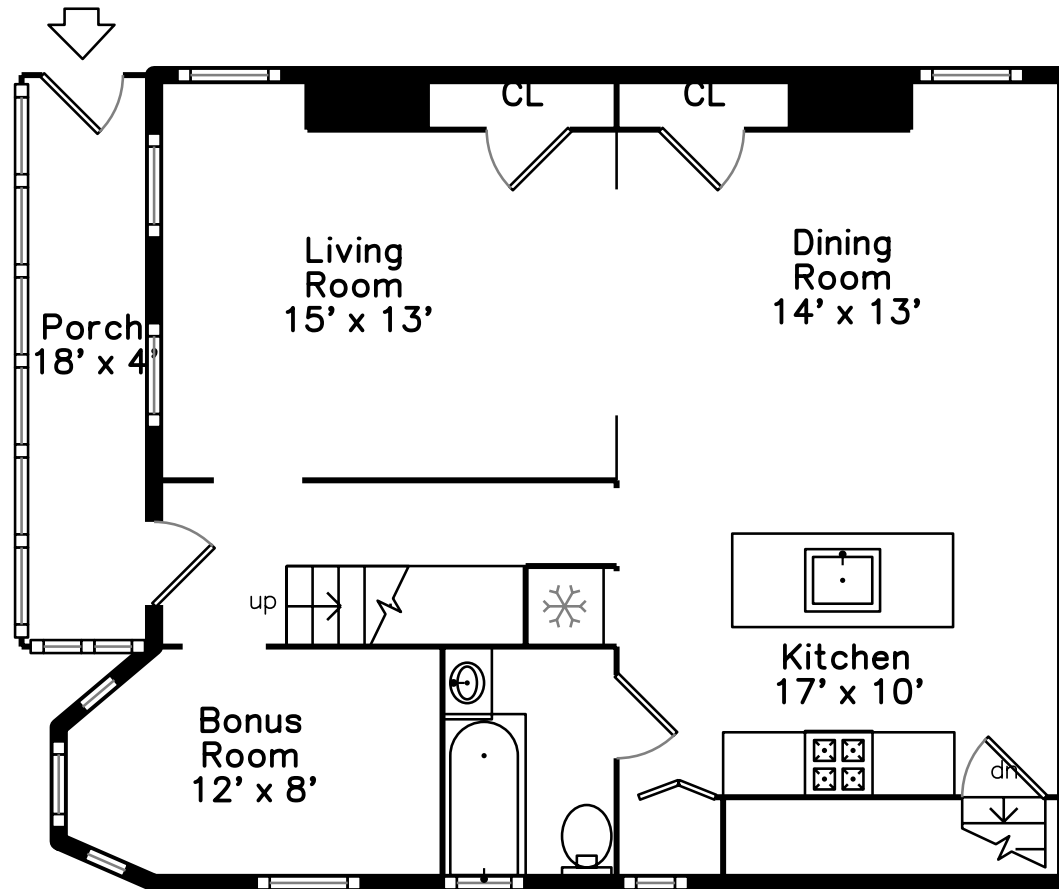

Upper

Main

Unit 2

27 Vane Street
Revere, MA 02151

PicturePlan by  vis-home

Measurements may not be 100% accurate.
Floor plans are provided for convenience only.
Room sizes are not used to calculate area.

Upper

Main

Unit 2

Outside

Outside

Unit 2 Entrance

Living Room

Living Room

Living Room

Dining Room

Dining Room

Dining Room

Dining Room

Kitchen

Kitchen

Kitchen

Bathroom

Master Bedroom

Master Bedroom

WalkIn Closet

Bedroom 2

Living Room

Kitchen

Kitchen

Kitchen