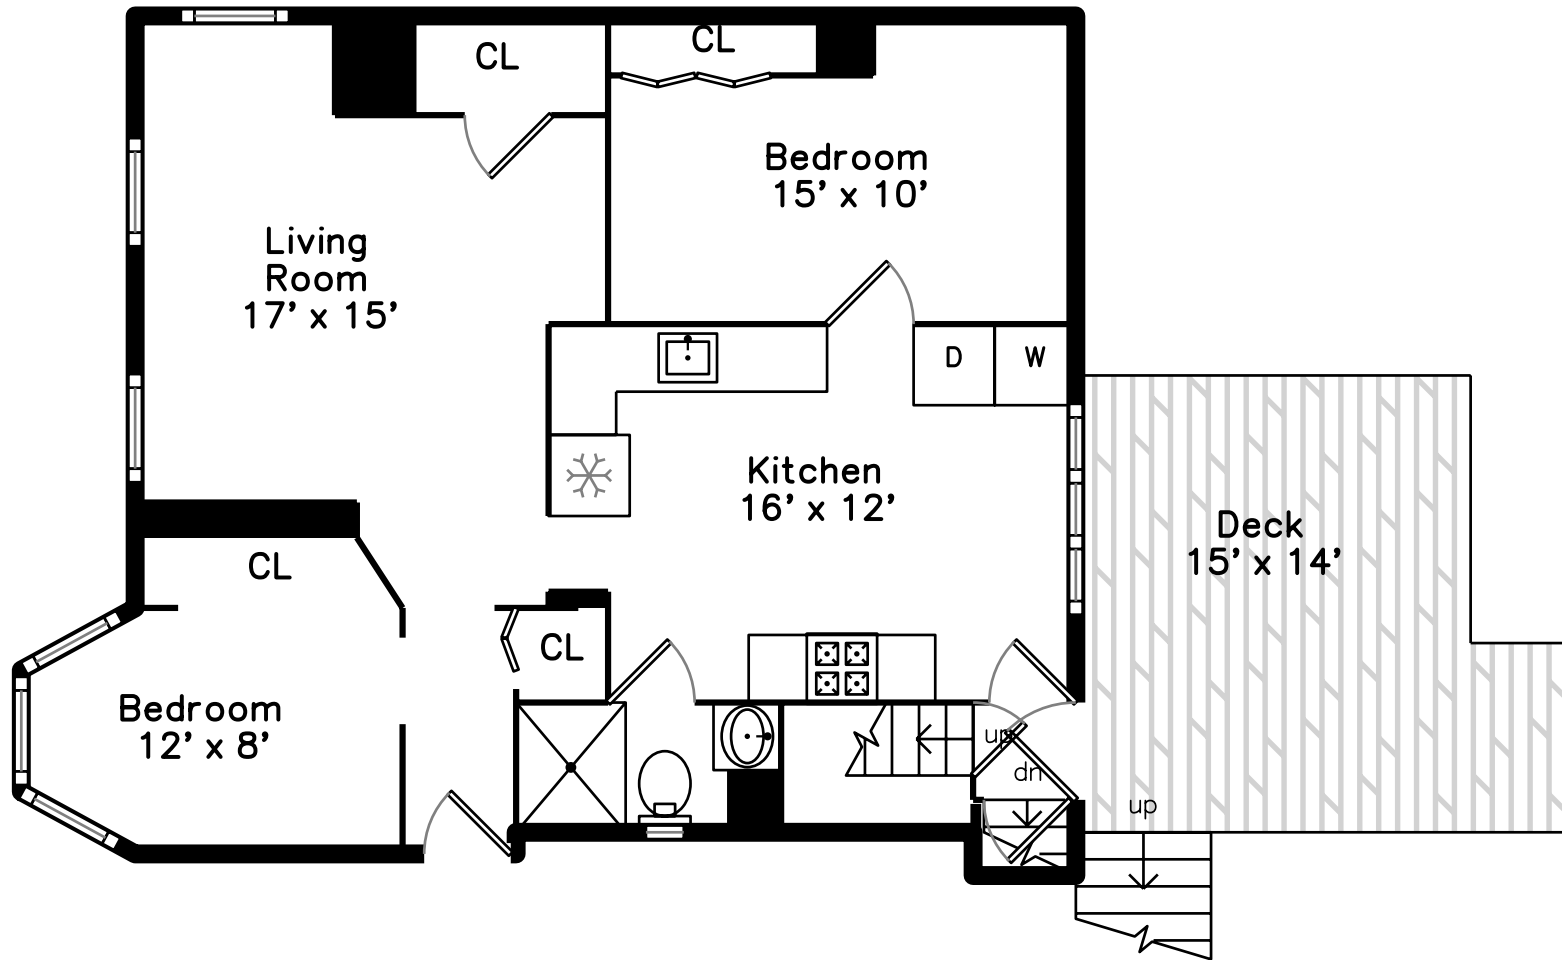

Upper

Main

Unit 2

27 Vane Street
Revere, MA 02151

PicturePlan by  vis-home

Measurements may not be 100% accurate.
Floor plans are provided for convenience only.
Room sizes are not used to calculate area.

Upper

Main

Unit 2

Outside

Outside

Unit 2 Entrance

Living Room

Living Room

Living Room

Dining Room

Dining Room

Dining Room

Dining Room

Kitchen

Kitchen

Kitchen

Bathroom

Master Bedroom

Master Bedroom

WalkIn Closet

Bedroom 2

Living Room

Kitchen

Kitchen

Kitchen