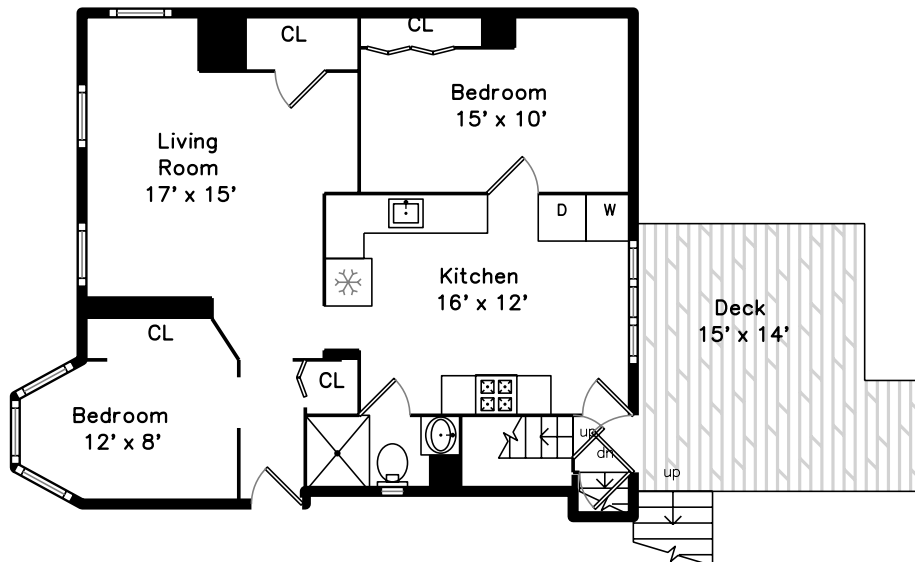

Upper

Main

Unit 2

27 Vane Street
Revere, MA 02151

PicturePlan by  vis-home

Measurements may not be 100% accurate.
Floor plans are provided for convenience only.
Room sizes are not used to calculate area.

Upper

Main

Unit 2

Outside

Outside

Unit 2 Entrance

Living Room

Living Room

Living Room

Dining Room

Dining Room

Dining Room

Dining Room

Kitchen

Kitchen

Kitchen

Bathroom

Master Bedroom

Master Bedroom

WalkIn Closet

Bedroom 2

Living Room

Kitchen

Kitchen

Kitchen