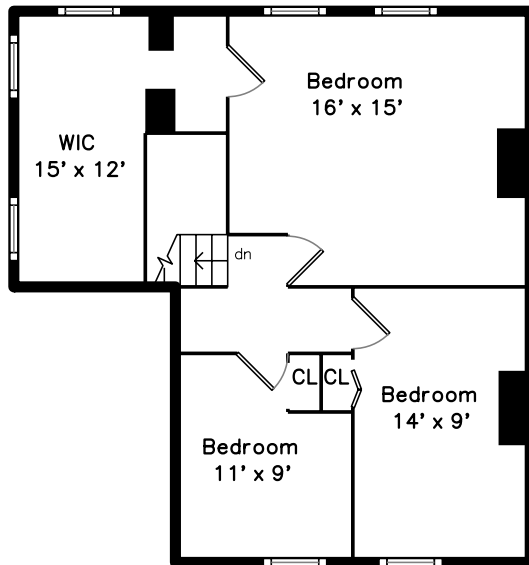

Upper

Main

Unit 2

27 Vane Street
Revere, MA 02151

PicturePlan by  vis-home

Measurements may not be 100% accurate.
Floor plans are provided for convenience only.
Room sizes are not used to calculate area.

Upper

Main

Unit 2

Outside

Outside

Unit 2 Entrance

Living Room

Living Room

Living Room

Dining Room

Dining Room

Dining Room

Dining Room

Kitchen

Kitchen

Kitchen

Bathroom

Master Bedroom

Master Bedroom

WalkIn Closet

Bedroom 2

Living Room

Kitchen

Kitchen

Kitchen