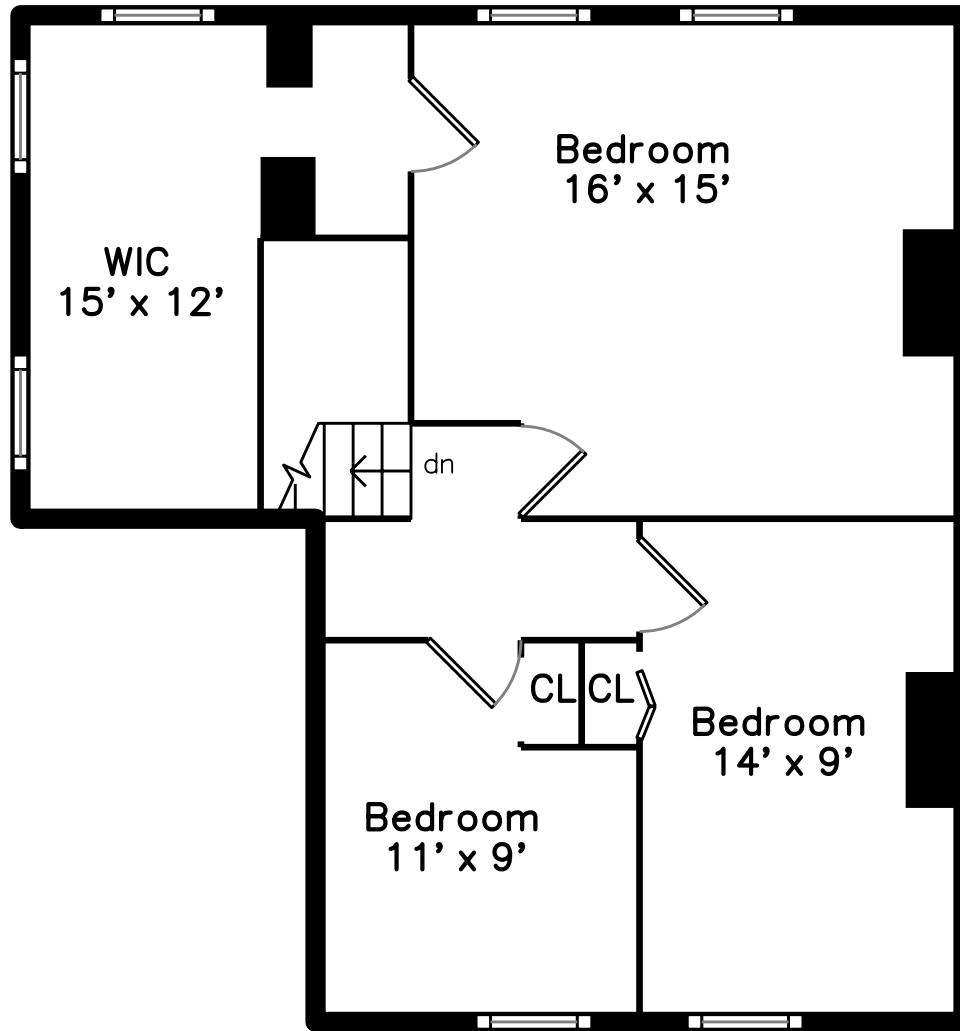

Upper

Main

Unit 2

27 Vane Street
Revere, MA 02151

PicturePlan by  vis-home

Measurements may not be 100% accurate.
Floor plans are provided for convenience only.
Room sizes are not used to calculate area.

Upper

Main

Unit 2

Outside

Outside

Unit 2 Entrance

Living Room

Living Room

Living Room

Dining Room

Dining Room

Dining Room

Dining Room

Kitchen

Kitchen

Kitchen

Bathroom

Master Bedroom

Master Bedroom

WalkIn Closet

Bedroom 2

Living Room

Kitchen

Kitchen

Kitchen