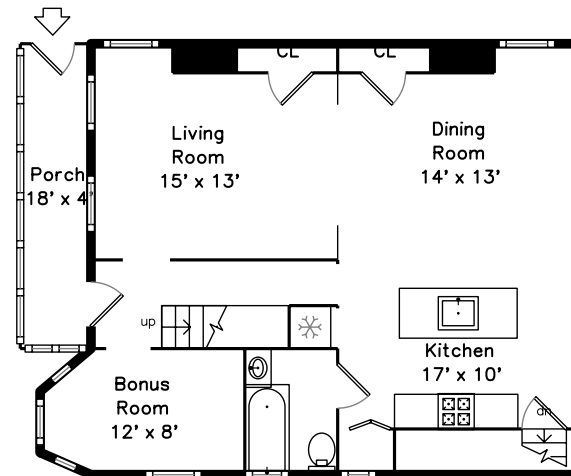

Upper

Main

Unit 2

27 Vane Street
Revere, MA 02151

PicturePlan by  vis-home

Measurements may not be 100% accurate.
Floor plans are provided for convenience only.
Room sizes are not used to calculate area.

Upper

Main

Unit 2

Outside

Outside

Unit 2 Entrance

Living Room

Living Room

Living Room

Dining Room

Dining Room

Dining Room

Dining Room

Kitchen

Kitchen

Kitchen

Bathroom

Master Bedroom

Master Bedroom

WalkIn Closet

Bedroom 2

Living Room

Kitchen

Kitchen

Kitchen