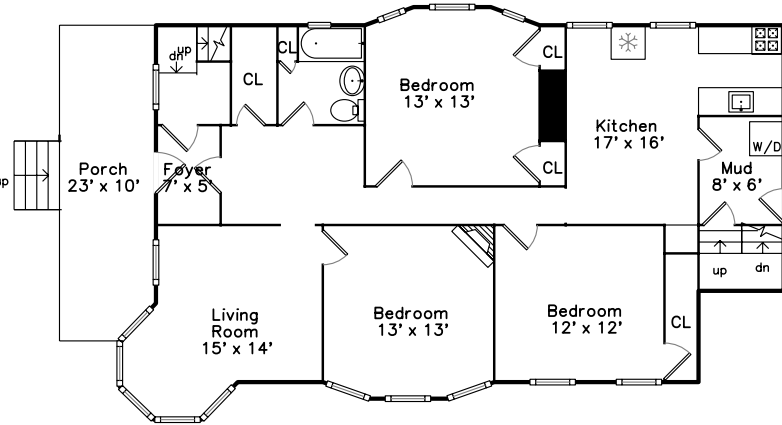

Top

Main

Upper

**44 Benton Road
Somerville, MA 02143**

PicturePlan(tm) by Vis-Home(C) 2016
Measurements may not be 100% accurate.
Floor plans are provided for convenience only.
Room sizes are not used to calculate area.

Top

Main

Outside

Outside

Back

Porch

Living Room

Kitchen

Kitchen

Bedroom

Bedroom

Bedroom

Bathroom

Porch

Hall

Living Room

Living Room

Kitchen

Kitchen

Bedroom

Bedroom

Bedroom

Bathroom

Porch