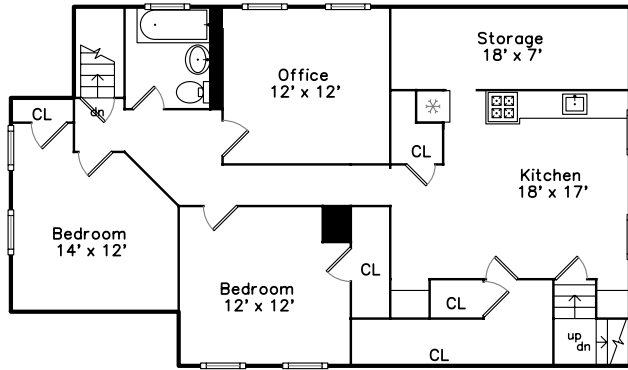

Top

Main

Upper

**44 Benton Road
Somerville, MA 02143**

PicturePlan(tm) by Vis-Home(C) 2016
Measurements may not be 100% accurate.
Floor plans are provided for convenience only.
Room sizes are not used to calculate area.

Top

Main

Outside

Outside

Back

Porch

Living Room

Kitchen

Kitchen

Bedroom

Bedroom

Bedroom

Bathroom

Porch

Hall

Living Room

Living Room

Kitchen

Kitchen

Bedroom

Bedroom

Bedroom

Bathroom

Porch