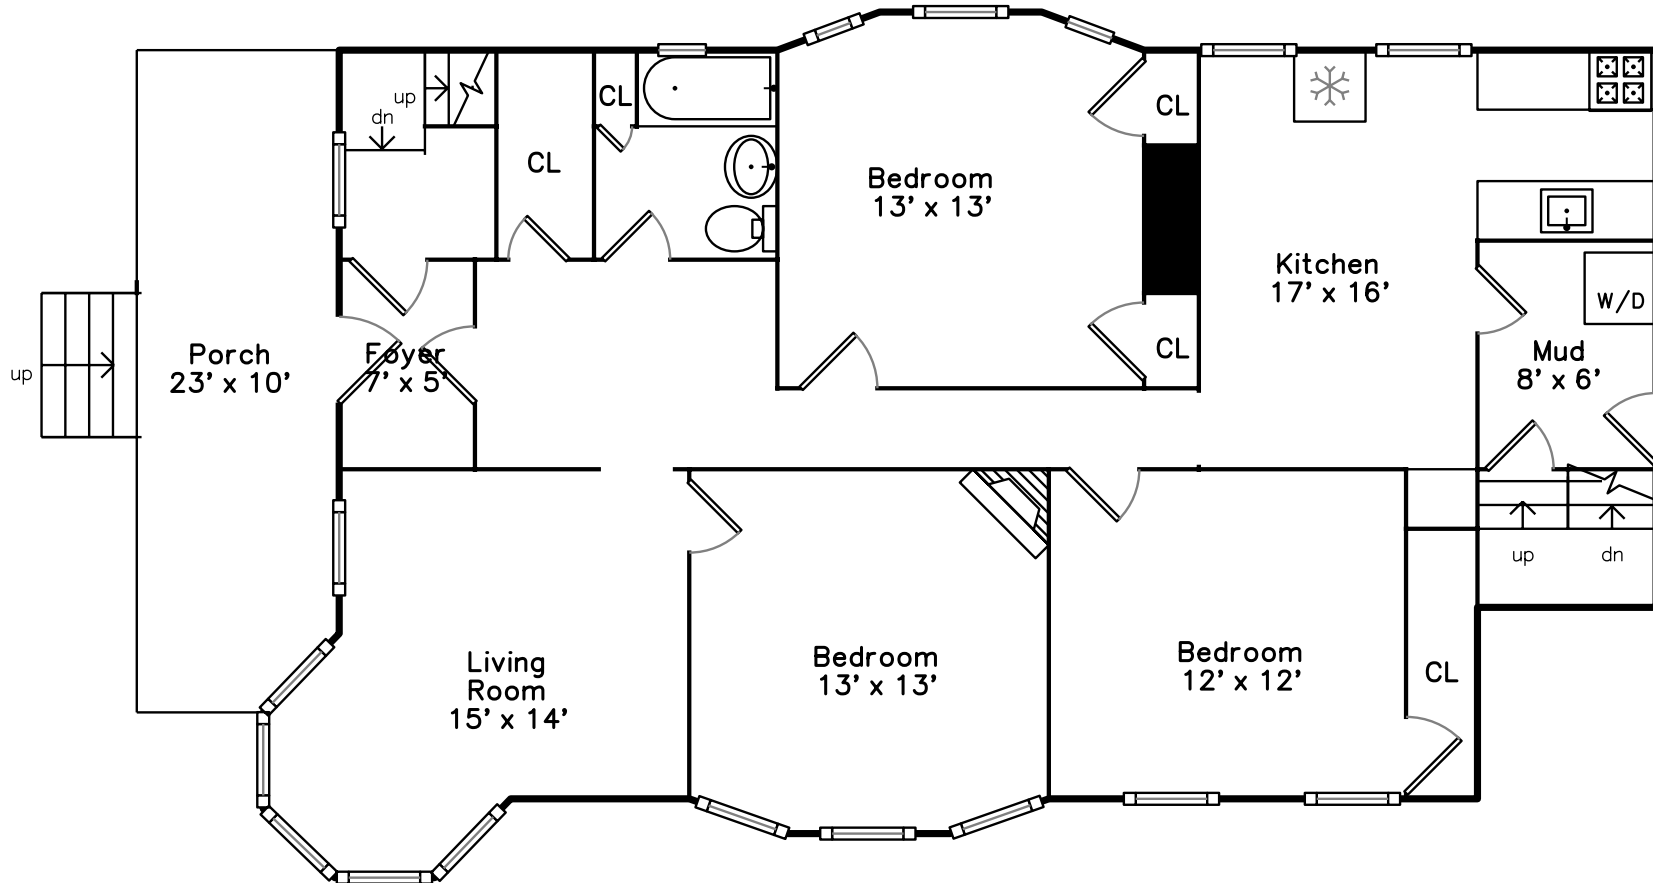

Top

Main

Upper

**44 Benton Road
Somerville, MA 02143**

PicturePlan(tm) by Vis-Home(C) 2016
Measurements may not be 100% accurate.
Floor plans are provided for convenience only.
Room sizes are not used to calculate area.

Top

Main

Outside

Outside

Back

Porch

Living Room

Kitchen

Kitchen

Bedroom

Bedroom

Bedroom

Bathroom

Porch

Hall

Living Room

Living Room

Kitchen

Kitchen

Bedroom

Bedroom

Bedroom

Bathroom

Porch