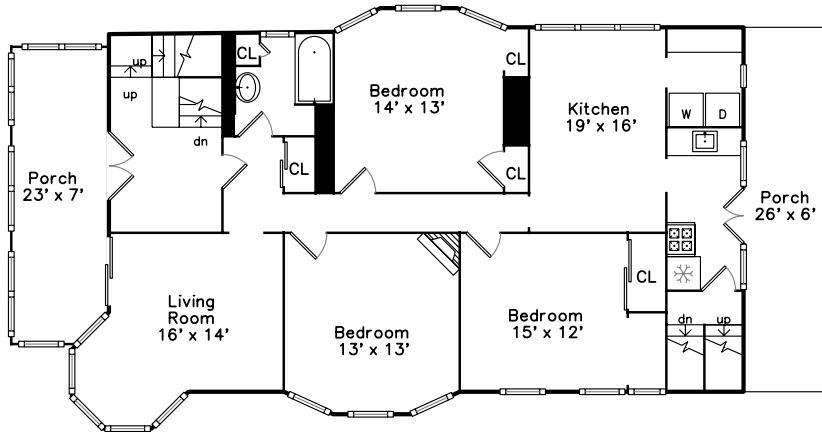

Top

Main

Upper

**44 Benton Road
Somerville, MA 02143**

PicturePlan(tm) by Vis-Home(C) 2016
Measurements may not be 100% accurate.
Floor plans are provided for convenience only.
Room sizes are not used to calculate area.

Top

Main

Outside

Outside

Back

Porch

Living Room

Kitchen

Kitchen

Bedroom

Bedroom

Bedroom

Bathroom

Porch

Hall

Living Room

Living Room

Kitchen

Kitchen

Bedroom

Bedroom

Bedroom

Bathroom

Porch