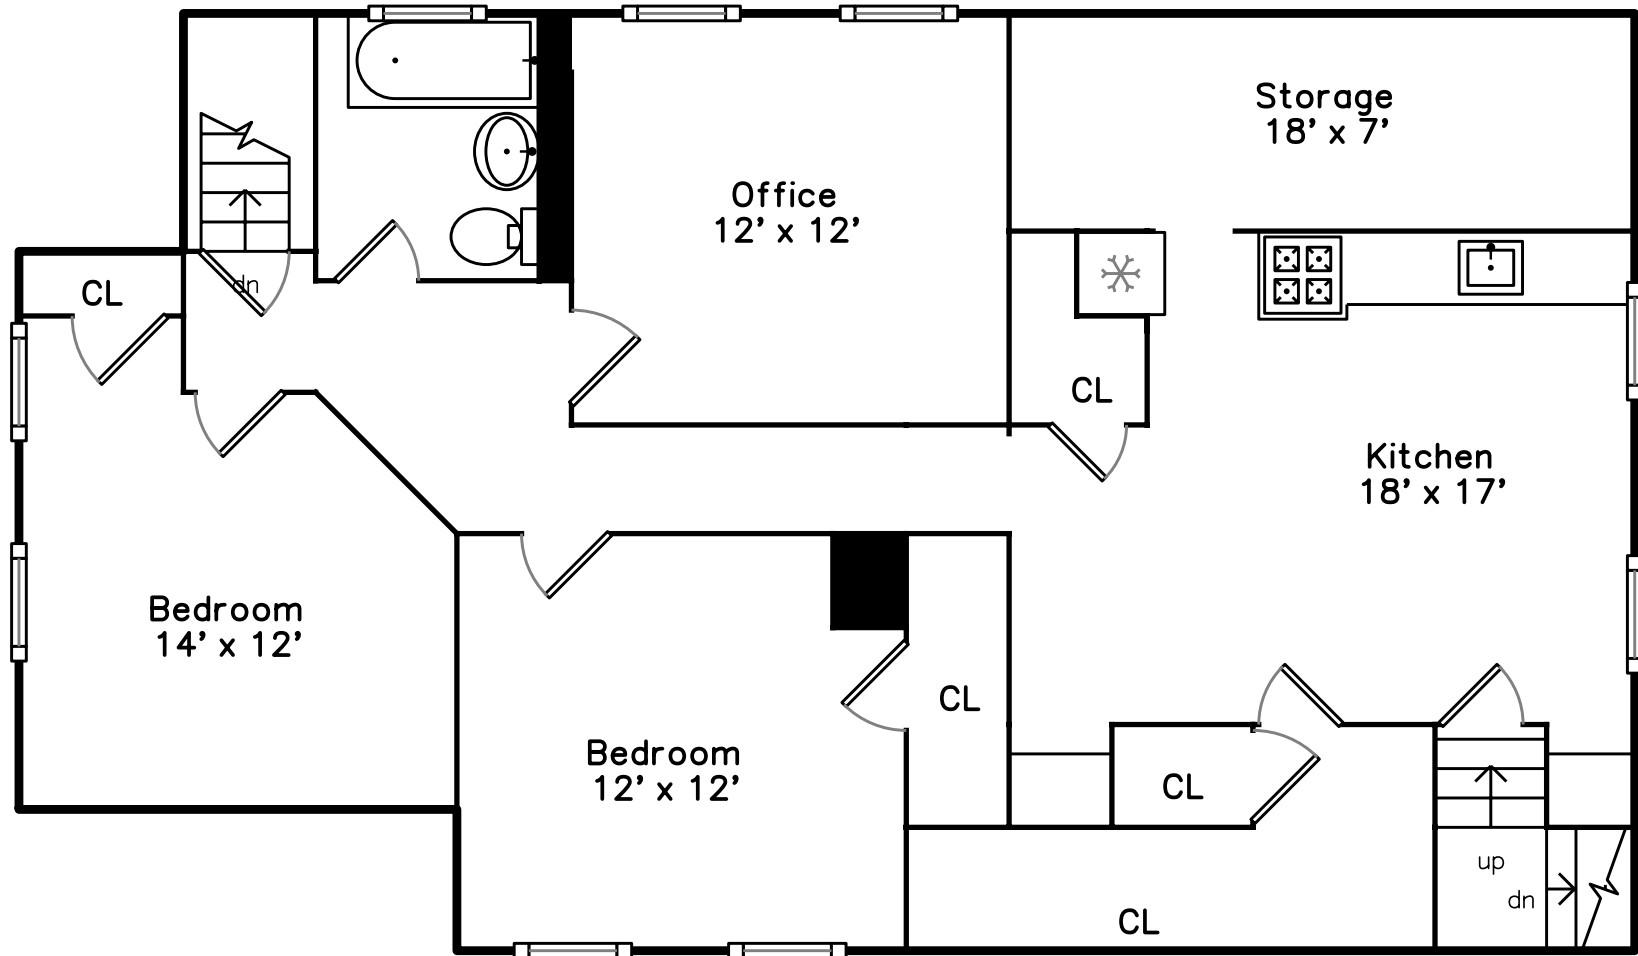

Top

Main

Upper

**44 Benton Road
Somerville, MA 02143**

PicturePlan(tm) by Vis-Home(C) 2016
Measurements may not be 100% accurate.
Floor plans are provided for convenience only.
Room sizes are not used to calculate area.

Top

Main

Outside

Outside

Back

Porch

Living Room

Kitchen

Kitchen

Bedroom

Bedroom

Bedroom

Bathroom

Porch

Hall

Living Room

Living Room

Kitchen

Kitchen

Bedroom

Bedroom

Bedroom

Bathroom

Porch