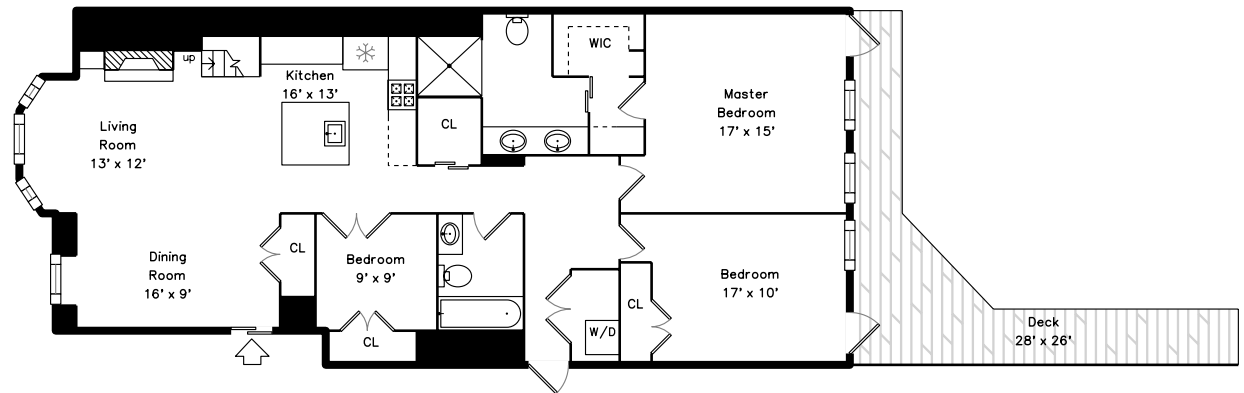

Upper

Main

407 Shawmut Avenue #11
Boston, MA 02118

PicturePlan by  vis-home

Measurements may not be 100% accurate.

Floor plans are provided for convenience only.

Room sizes are not used to calculate area.

Upper

Main

Building

Building

Outside

Lobby

Living Room

Living Room

Living Room

Kitchen

Kitchen

Kitchen

Kitchen

Dining Room

Hall

Bedroom

Bedroom