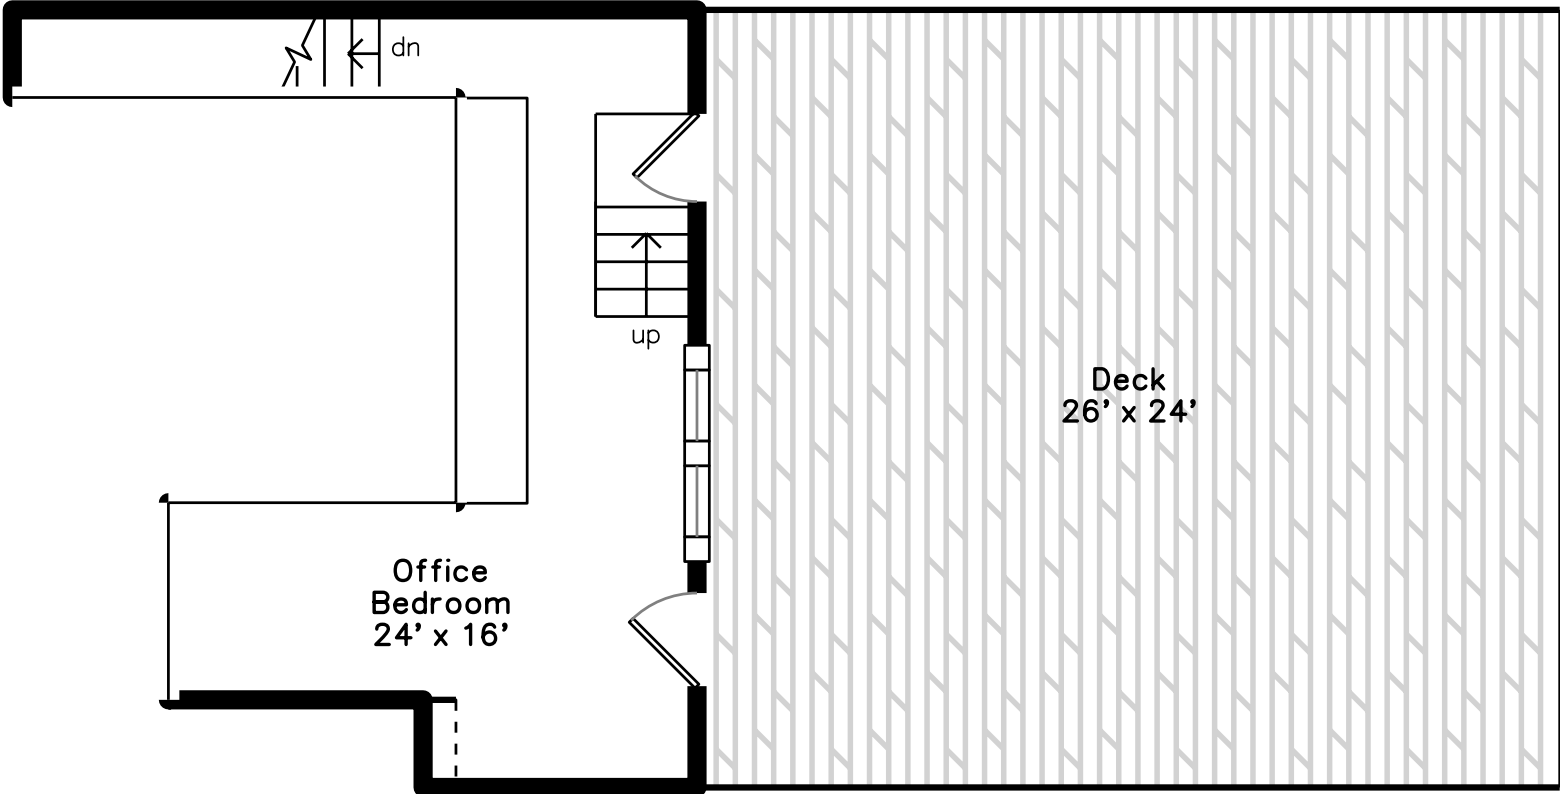

Upper

Main

407 Shawmut Avenue #11
Boston, MA 02118

PicturePlan by  vis-home

Measurements may not be 100% accurate.

Floor plans are provided for convenience only.

Room sizes are not used to calculate area.

Upper

Main

Building

Building

Outside

Lobby

Living Room

Living Room

Living Room