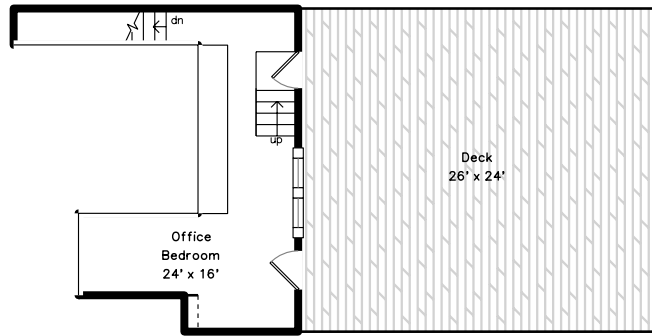

Upper

Main

407 Shawmut Avenue #11
Boston, MA 02118

PicturePlan by  vis-home

Measurements may not be 100% accurate.

Floor plans are provided for convenience only.

Room sizes are not used to calculate area.

Upper

Main

Building

Building

Outside

Lobby

Living Room

Living Room

Living Room