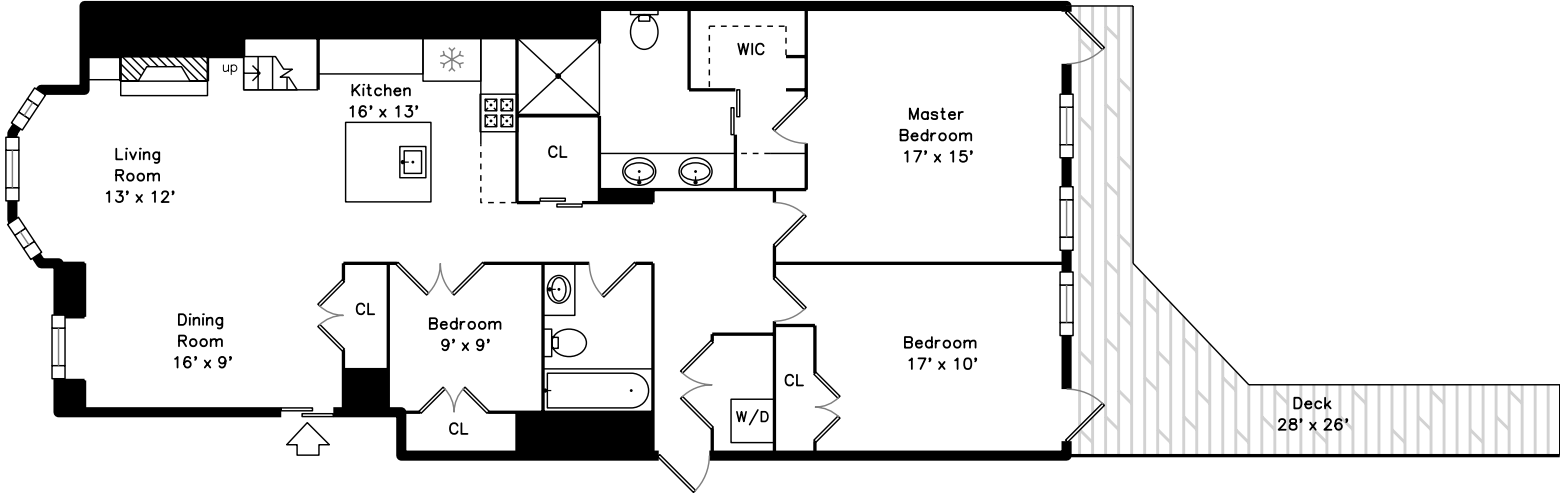

Upper

Main

407 Shawmut Avenue #11
Boston, MA 02118

PicturePlan by  vis-home

Measurements may not be 100% accurate.

Floor plans are provided for convenience only.

Room sizes are not used to calculate area.

Upper

Main

Building

Building

Outside

Lobby

Living Room

Living Room

Living Room

Kitchen

Kitchen

Kitchen

Kitchen

Dining Room

Hall

Bedroom

Bedroom

Deck

Loft

Loft

Loft

Deck

Deck

Deck View