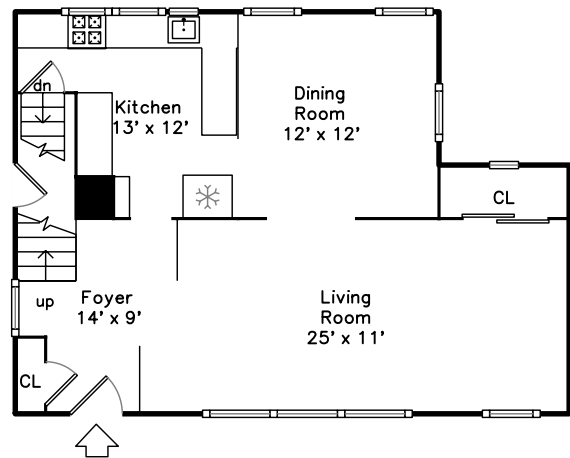

Upper

Main

Basement

**65 Reed Street #65
Lexington, MA 02421**

PicturePlan(tm) by Vis-Home(C) 2016
Measurements may not be 100% accurate.
Floor plans are provided for convenience only.
Room sizes are not used to calculate area.

Upper

Main

Basement

Outside

Outside

Outside

Outside

Outside

Foyer

Living Room

Living Room

Living Room

Living Room

Dining Room

Dining Room

Kitchen

Kitchen

Kitchen

Hall

Master Bedroom

Master Bedroom

Master Bedroom

Bedroom

Bedroom