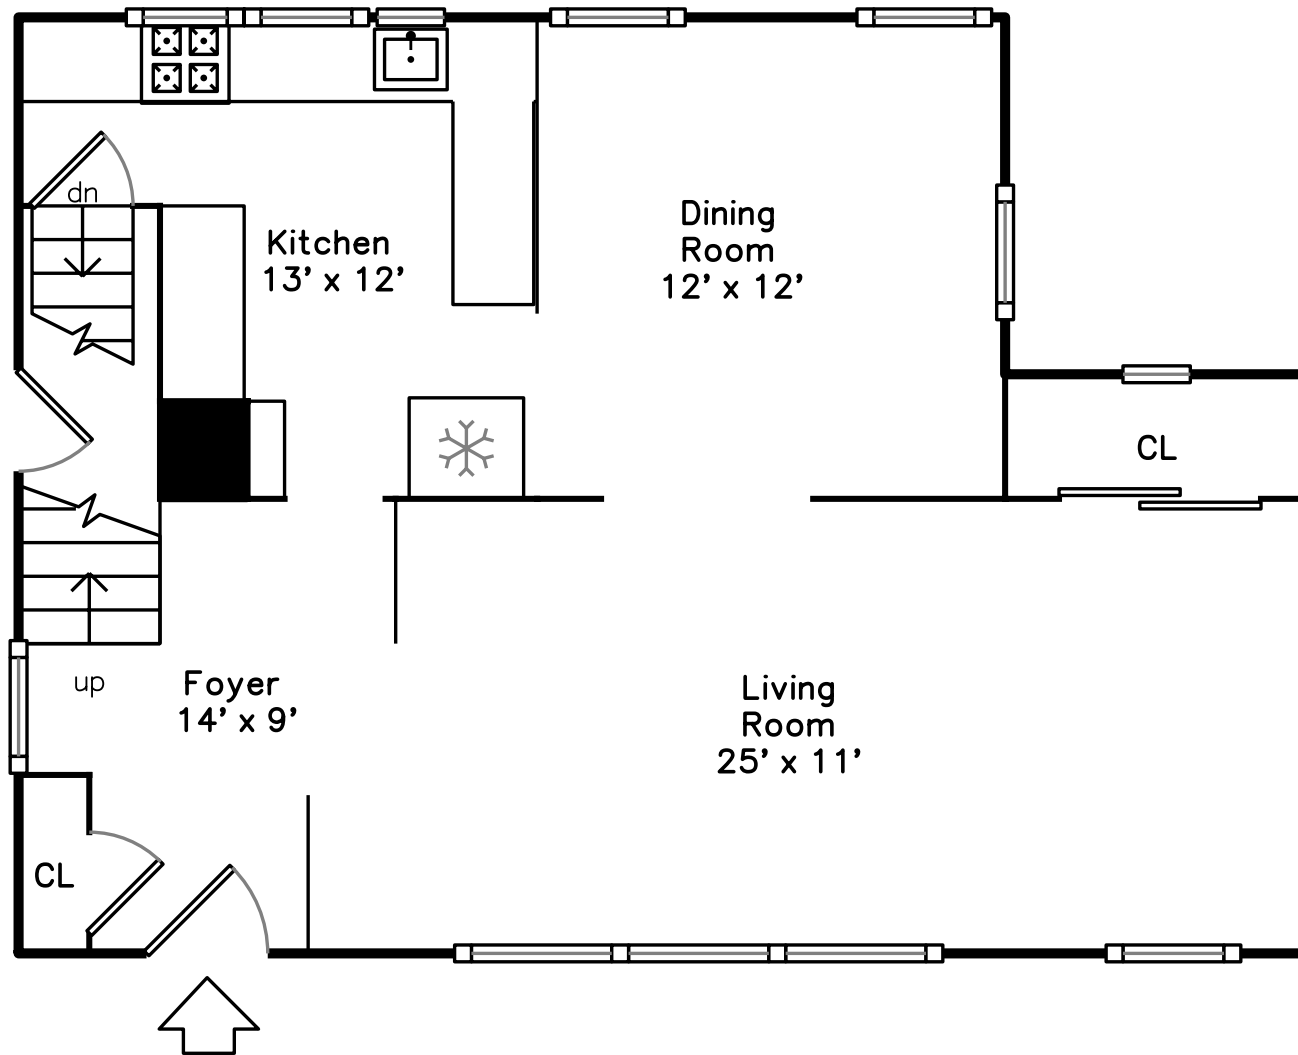

Upper

Main

Basement

**65 Reed Street #65
Lexington, MA 02421**

PicturePlan(tm) by Vis-Home(C) 2016
Measurements may not be 100% accurate.
Floor plans are provided for convenience only.
Room sizes are not used to calculate area.

Upper

Main

Basement

Outside

Outside

Outside

Outside

Outside

Foyer

Living Room

Living Room

Living Room

Living Room

Dining Room

Dining Room

Kitchen

Kitchen

Kitchen

Hall

Master Bedroom

Master Bedroom

Master Bedroom

Bedroom

Bedroom