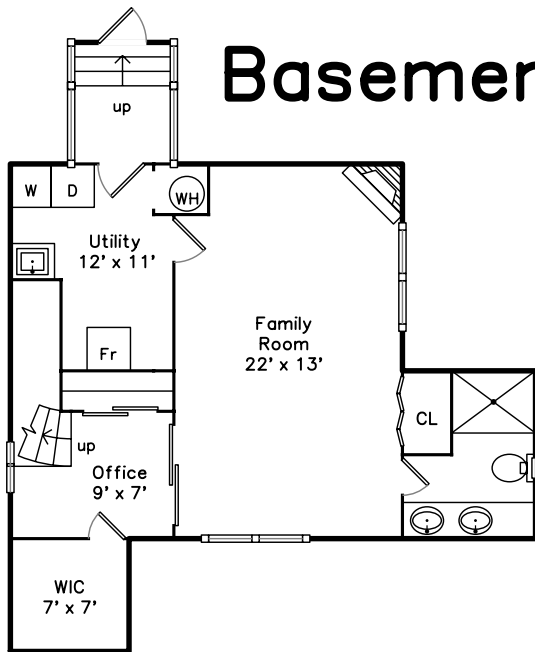

Upper

Main

Basement

**65 Reed Street #65
Lexington, MA 02421**

PicturePlan(tm) by Vis-Home(C) 2016
Measurements may not be 100% accurate.
Floor plans are provided for convenience only.
Room sizes are not used to calculate area.

Upper

Main

Basement

Outside

Outside

Outside

Outside

Outside

Foyer

Living Room

Living Room

Living Room

Living Room

Dining Room

Dining Room

Kitchen

Kitchen

Kitchen

Hall

Master Bedroom

Master Bedroom

Master Bedroom

Bedroom

Bedroom