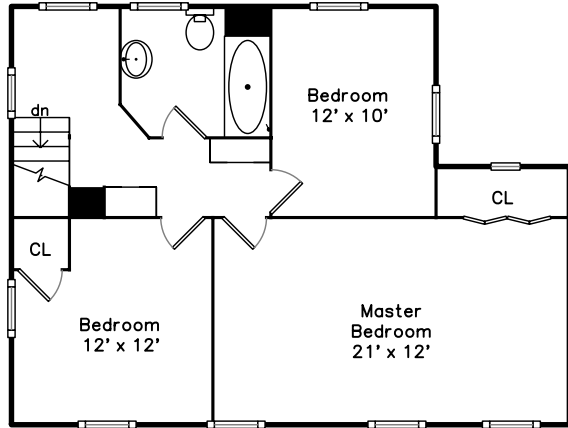

Upper

Main

Basement

**65 Reed Street #65
Lexington, MA 02421**

PicturePlan(tm) by Vis-Home(C) 2016
Measurements may not be 100% accurate.
Floor plans are provided for convenience only.
Room sizes are not used to calculate area.

Upper

Main

Basement

Outside

Outside

Outside

Outside

Outside

Foyer

Living Room

Living Room

Living Room

Living Room

Dining Room

Dining Room

Kitchen

Bedroom

Bedroom

Bathroom

Family Room

Family Room

Office

Utility

Bathroom