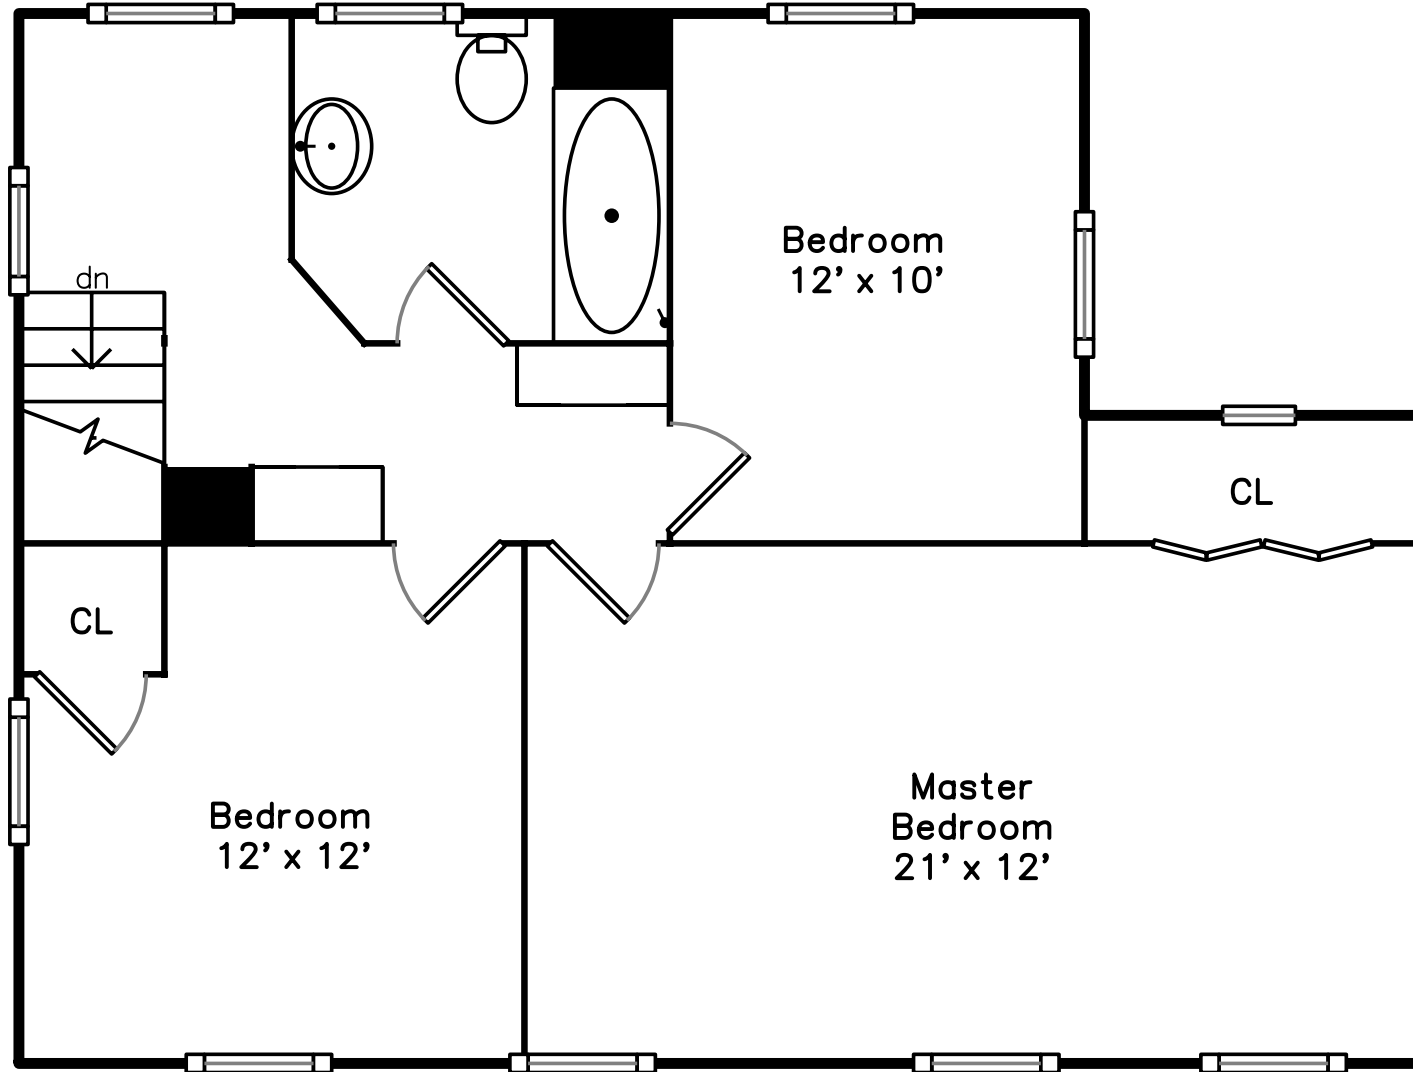

Upper

Main

Basement

**65 Reed Street #65
Lexington, MA 02421**

PicturePlan(tm) by Vis-Home(C) 2016
Measurements may not be 100% accurate.
Floor plans are provided for convenience only.
Room sizes are not used to calculate area.

Upper

Main

Basement

Outside

Outside

Outside

Outside

Outside

Foyer

Living Room

Living Room

Living Room

Living Room

Dining Room

Dining Room

Kitchen

Kitchen

Kitchen

Hall

Master Bedroom

Master Bedroom

Master Bedroom

Bedroom

Bedroom