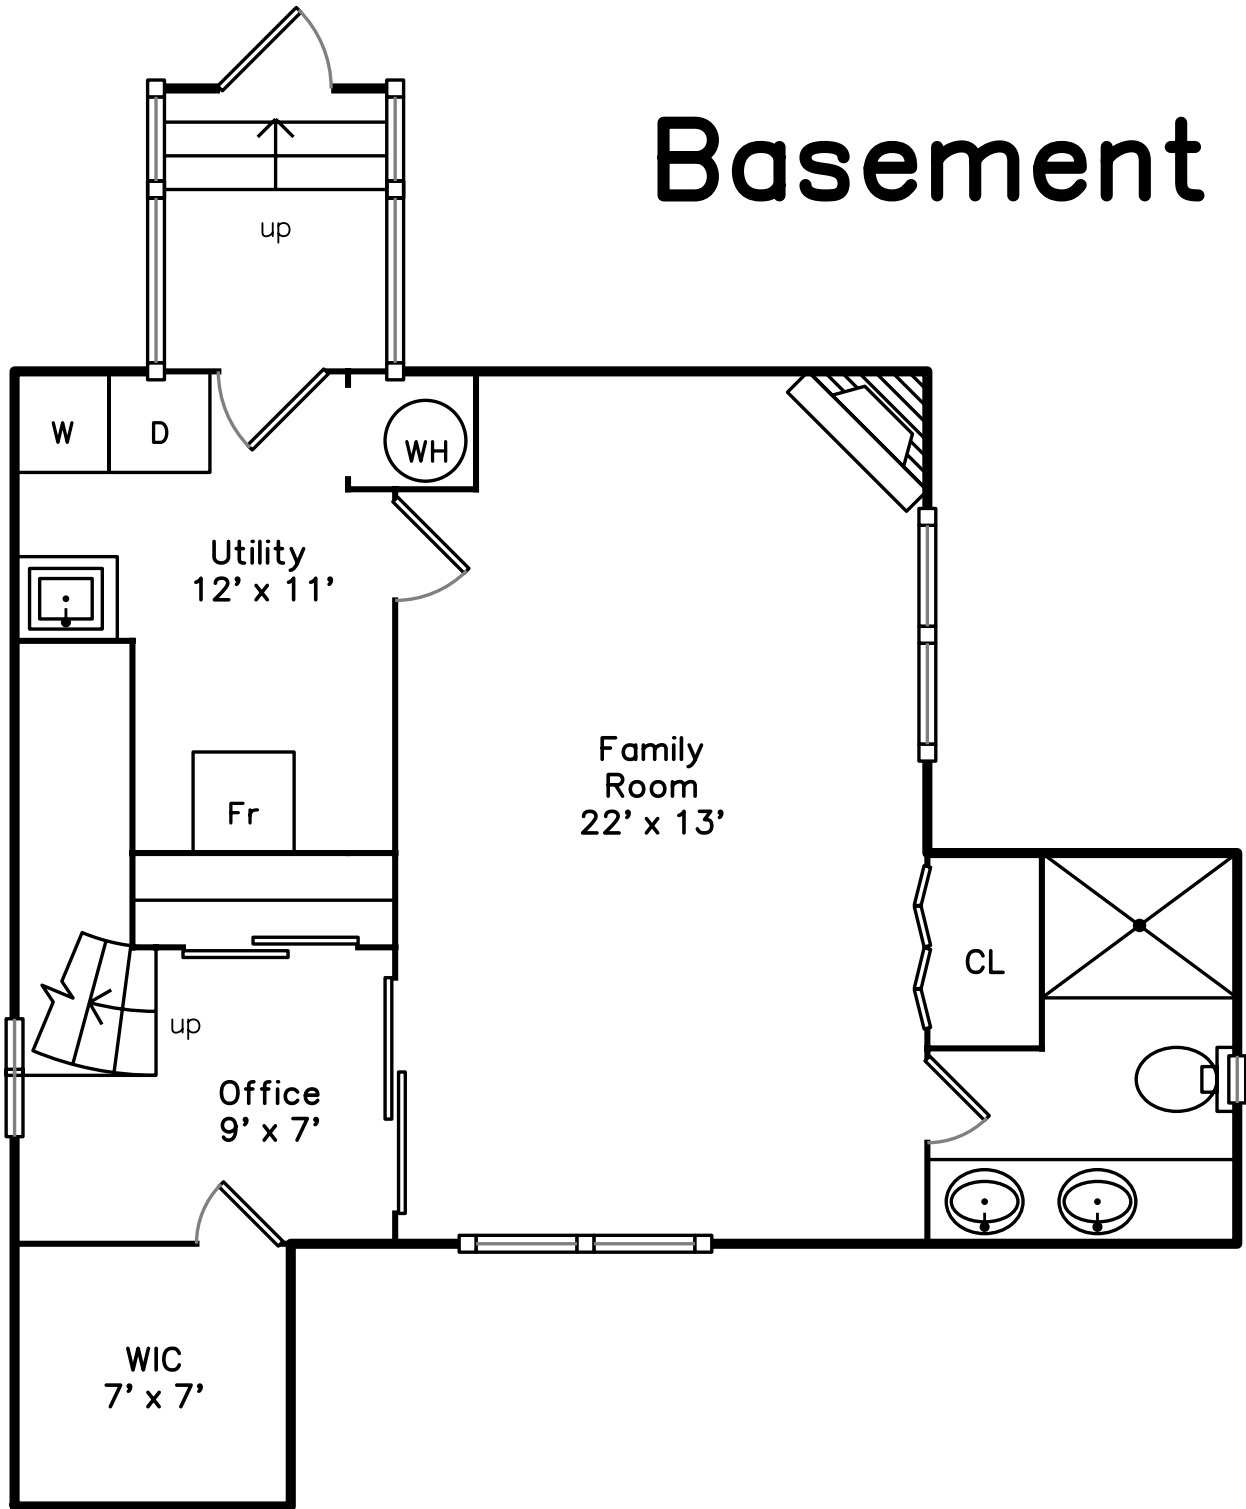

Upper

Main

Basement

**65 Reed Street #65
Lexington, MA 02421**

PicturePlan(tm) by Vis-Home(C) 2016
Measurements may not be 100% accurate.
Floor plans are provided for convenience only.
Room sizes are not used to calculate area.

Upper

Main

Basement

Outside

Outside

Outside

Outside

Outside

Foyer

Living Room

Living Room

Living Room

Living Room

Dining Room

Dining Room

Kitchen

Kitchen

Kitchen

Hall

Master Bedroom

Master Bedroom

Master Bedroom

Bedroom

Bedroom