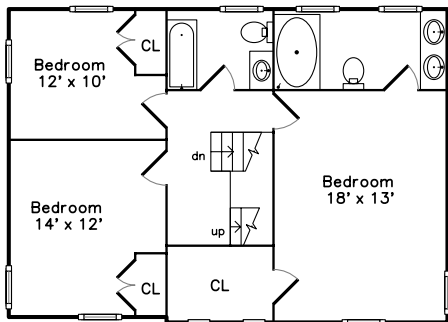

Top

Upper

Main

Lower

**15 Burrage Road
Newton, MA 02459**

PicturePlan(tm) by Vis-Home(C) 2016
Measurements may not be 100% accurate.
Floor plans are provided for convenience only.
Room sizes are not used to calculate area.

Top

Upper

Main

Lower

Outside

Outside

Outside

Outside

Office

Deck

Deck

05Bath

Bedroom

Bedroom

Bedroom

Bedroom

Bedroom

Bathroom

Family Room

Family Room

Family Room

Laundry

Storage

Bathroom