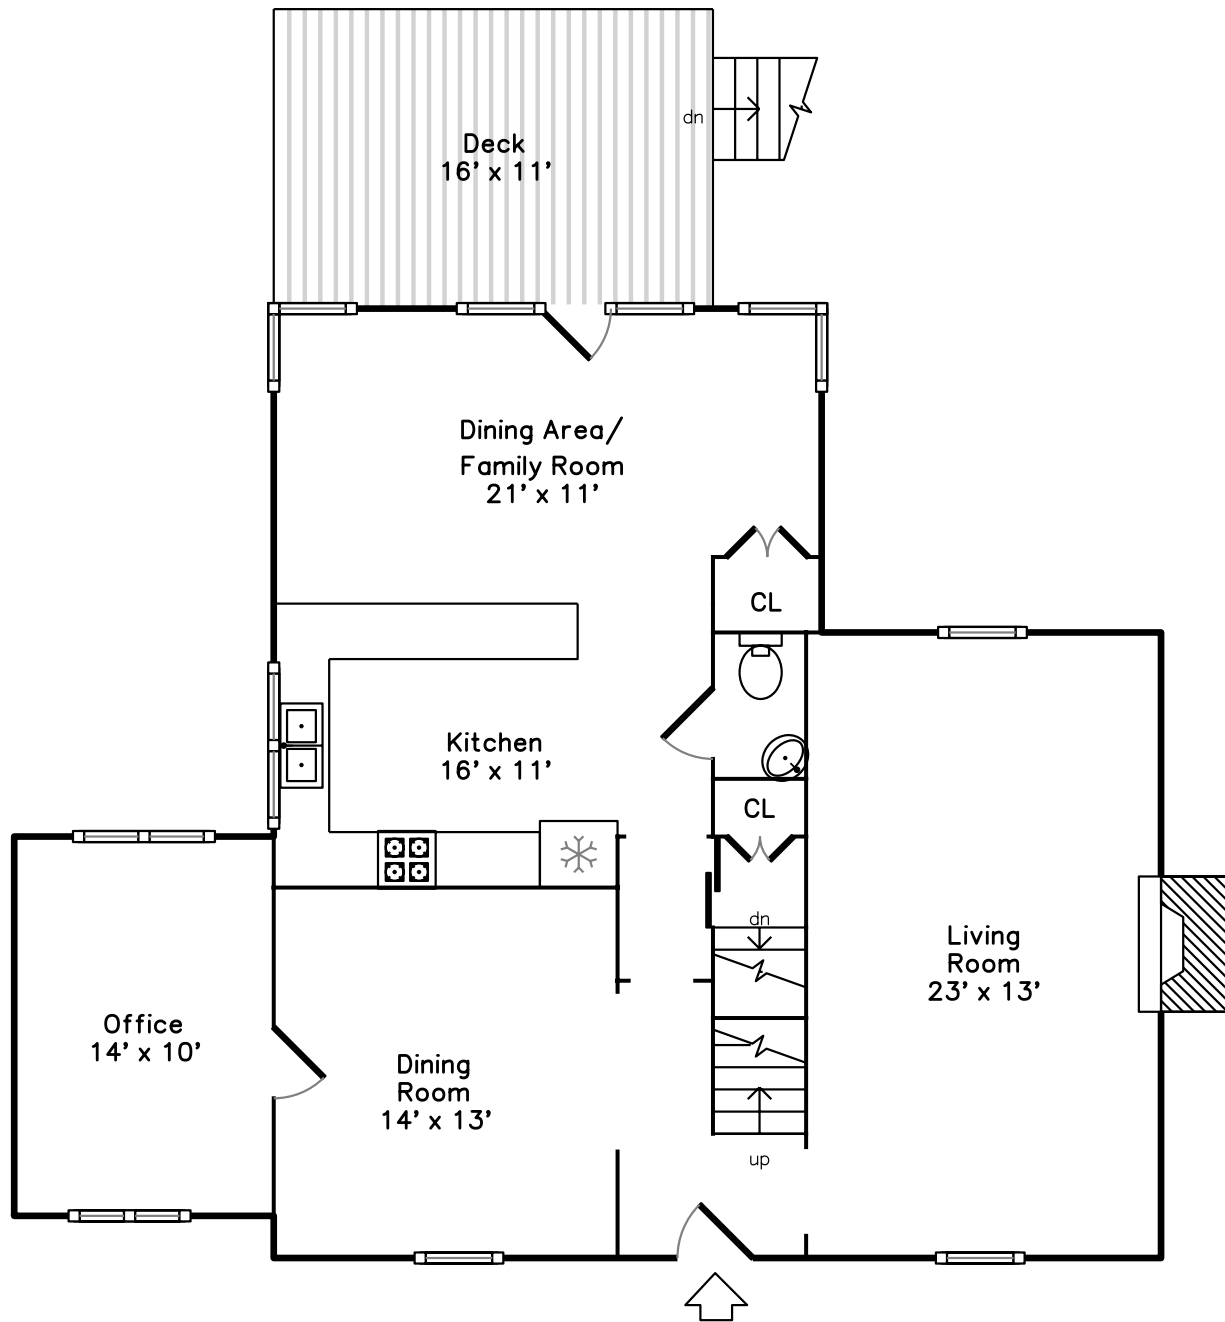

Top

Upper

Main

Lower

**15 Burrage Road
Newton, MA 02459**

PicturePlan(tm) by Vis-Home(C) 2016
Measurements may not be 100% accurate.
Floor plans are provided for convenience only.
Room sizes are not used to calculate area.

Top

Upper

Main

Lower

Outside

Outside

Outside

Outside

Outside

Outside

Outside

Living Room

Living Room

Living Room

Dining Room

Dining Room

Bedroom

Bathroom

Family Room

Family Room

Family Room

Laundry

Storage

Bathroom