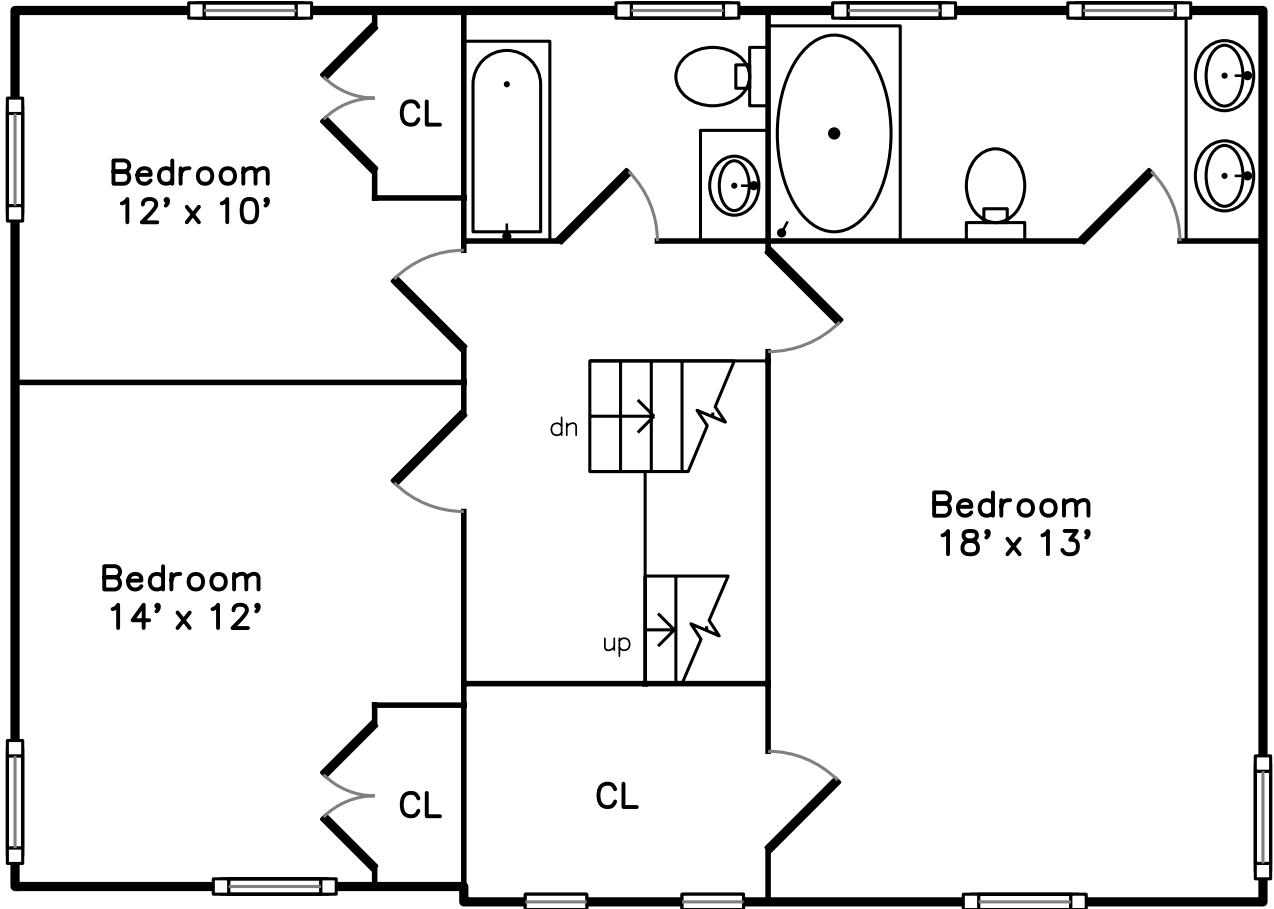

Top

Upper

Main

Lower

**15 Burrage Road
Newton, MA 02459**

PicturePlan(tm) by Vis-Home(C) 2016
Measurements may not be 100% accurate.
Floor plans are provided for convenience only.
Room sizes are not used to calculate area.

Top

Upper

Main

Lower

Outside

Outside

Outside

Outside

Office

Deck

Deck

05Bath

Bedroom

Bedroom

Bedroom

Bedroom

Bedroom

Bathroom

Family Room

Family Room

Family Room

Laundry

Storage

Bathroom