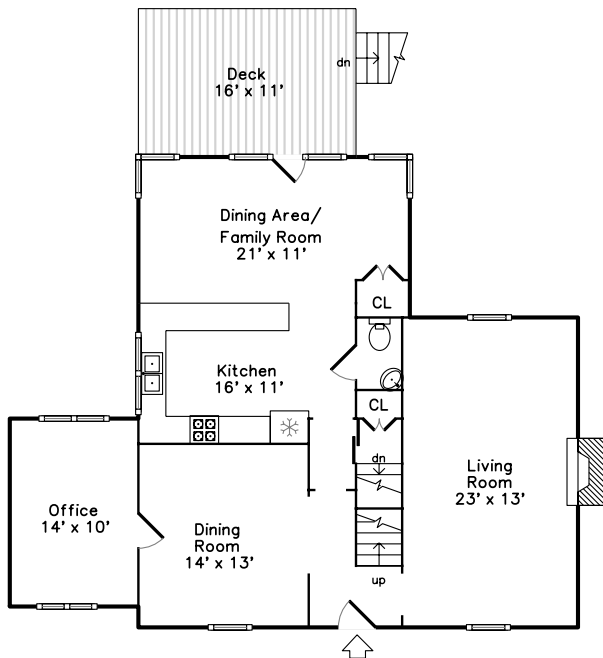

Top

Upper

Main

Lower

**15 Burrage Road
Newton, MA 02459**

PicturePlan(tm) by Vis-Home(C) 2016
Measurements may not be 100% accurate.
Floor plans are provided for convenience only.
Room sizes are not used to calculate area.

Top

Upper

Main

Lower

Outside

Outside

Outside

Outside

Outside

Outside

Outside

Living Room

Living Room

Living Room

Dining Room

Dining Room

Dining Room

Kitchen

Kitchen

Kitchen

Dining Room

Dining Room

Dining Room

Office