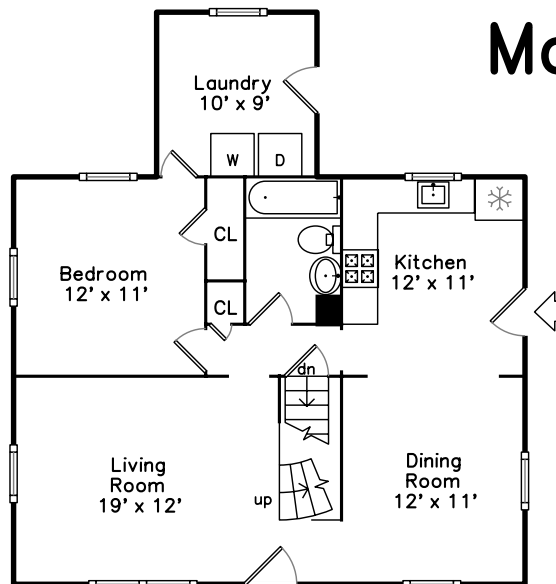

Upper

Main

20 Badger Road
Hyde Park, MA 02136

PicturePlan(tm) by Vis-Home(C) 2016
Measurements may not be 100% accurate.
Floor plans are provided for convenience only.
Room sizes are not used to calculate area.

Upper

Main

Outside

Outside

Outside

Outside

Outside

Outside

Living Room

Living Room

Living Room

Dining Room

Dining Room

Kitchen

Kitchen

Kitchen

Kitchen

Kitchen

Bedroom

Bedroom

Laundry

Laundry

Bathroom

Bedroom