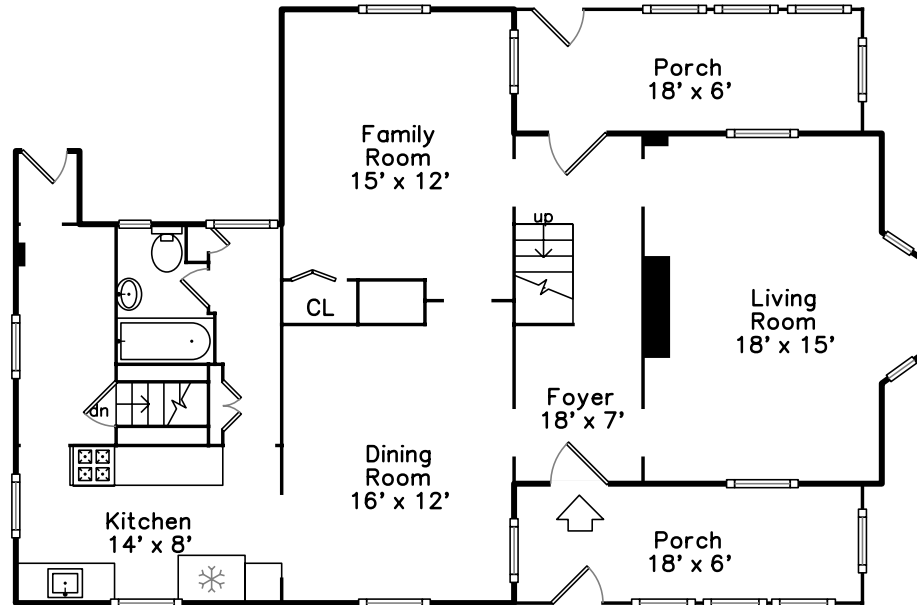

## Upper

## Main

**81 Franklin Street  
Stoneham, MA 02180**

PicturePlan(tm) by Vis-Home(C) 2016  
Measurements may not be 100% accurate.  
Floor plans are provided for convenience only.  
Room sizes are not used to calculate area.

Porch

Porch

Foyer

Hall

Hall

Living Room

Living Room

Dining Room

Dining Room

Kitchen

Kitchen

Kitchen

Kitchen

Family Room

Family Room

Bathroom