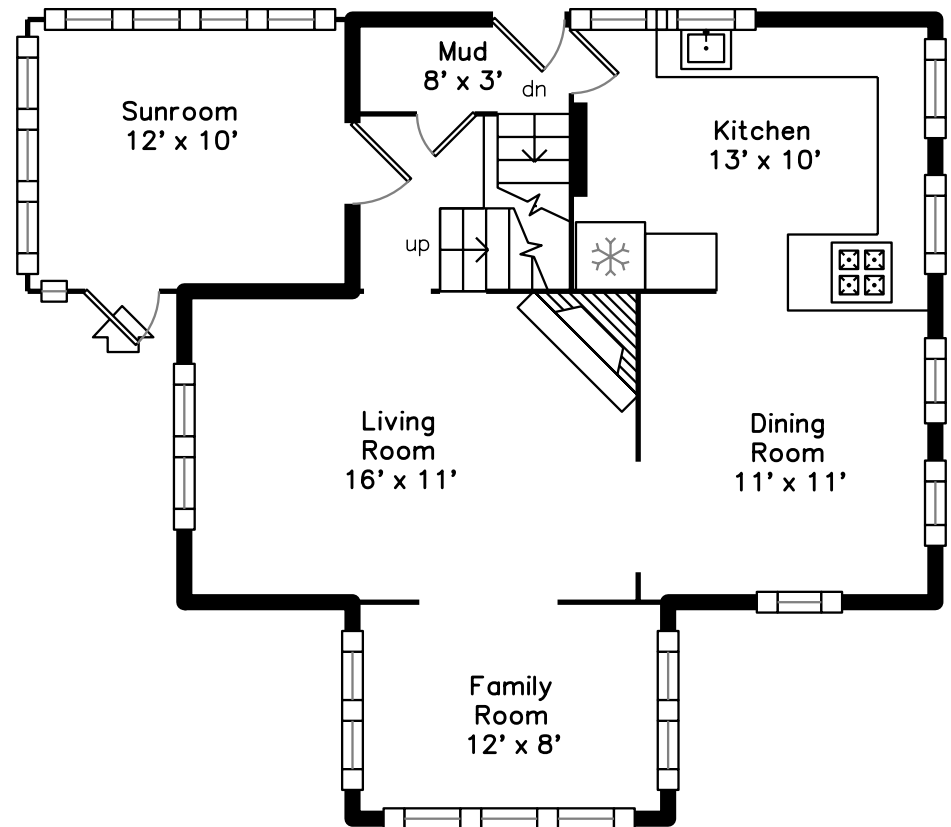

Upper

Main

20 Alpheus Road
Roslindale, MA 02131

PicturePlan by  vis-home

Measurements may not be 100% accurate.
Floor plans are provided for convenience only.
Room sizes are not used to calculate area.

Upper

Main

Outside

Outside

Outside

Outside

Living Room

Living Room

Living Room

Living Room

Dining Room

Dining Room

Dining Room

Kitchen

Kitchen

Kitchen

Family Room

Sunroom

Master Bedroom

Bedroom

Bedroom

Office

Bathroom