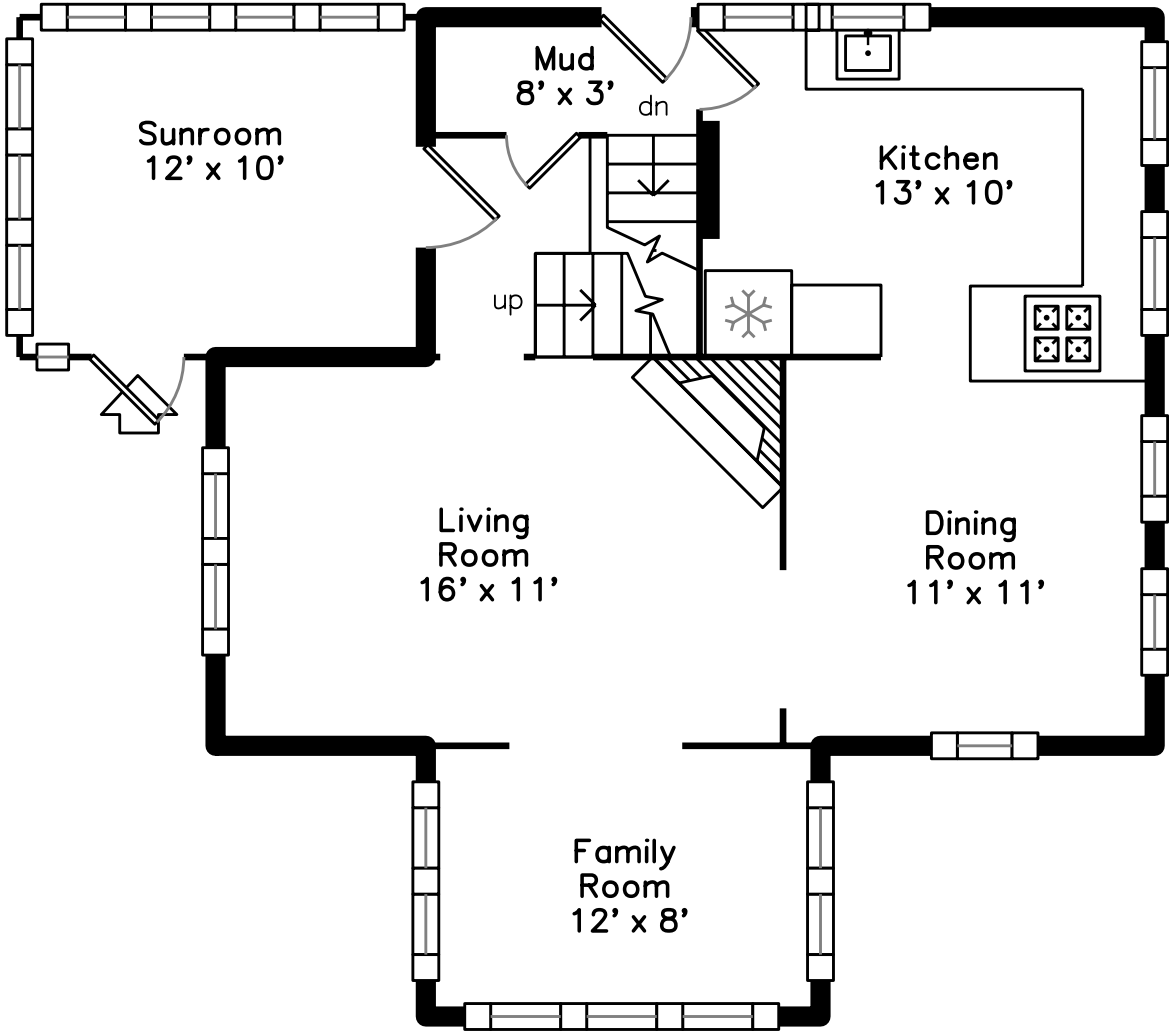

Upper

Main

20 Alpheus Road
Roslindale, MA 02131

PicturePlan by  vis-home

Measurements may not be 100% accurate.
Floor plans are provided for convenience only.
Room sizes are not used to calculate area.

Upper

Main

Outside

Outside

Outside

Outside

Living Room

Living Room

Living Room

Living Room

Dining Room

Dining Room

Dining Room

Kitchen

Kitchen

Kitchen

Family Room

Sunroom

Master Bedroom

Bedroom

Bedroom

Office

Bathroom