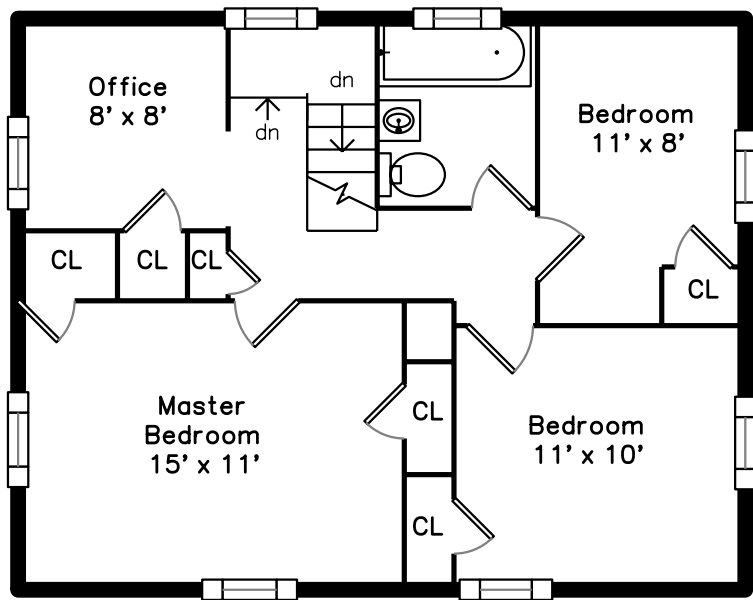

Upper

Main

20 Alpheus Road
Roslindale, MA 02131

PicturePlan by  vis-home

Measurements may not be 100% accurate.
Floor plans are provided for convenience only.
Room sizes are not used to calculate area.

Upper

Main

Outside

Outside

Outside

Outside

Living Room

Living Room

Living Room

Living Room

Dining Room

Dining Room

Dining Room

Kitchen

Kitchen

Kitchen

Family Room

Sunroom

Master Bedroom

Bedroom

Bedroom

Office

Bathroom