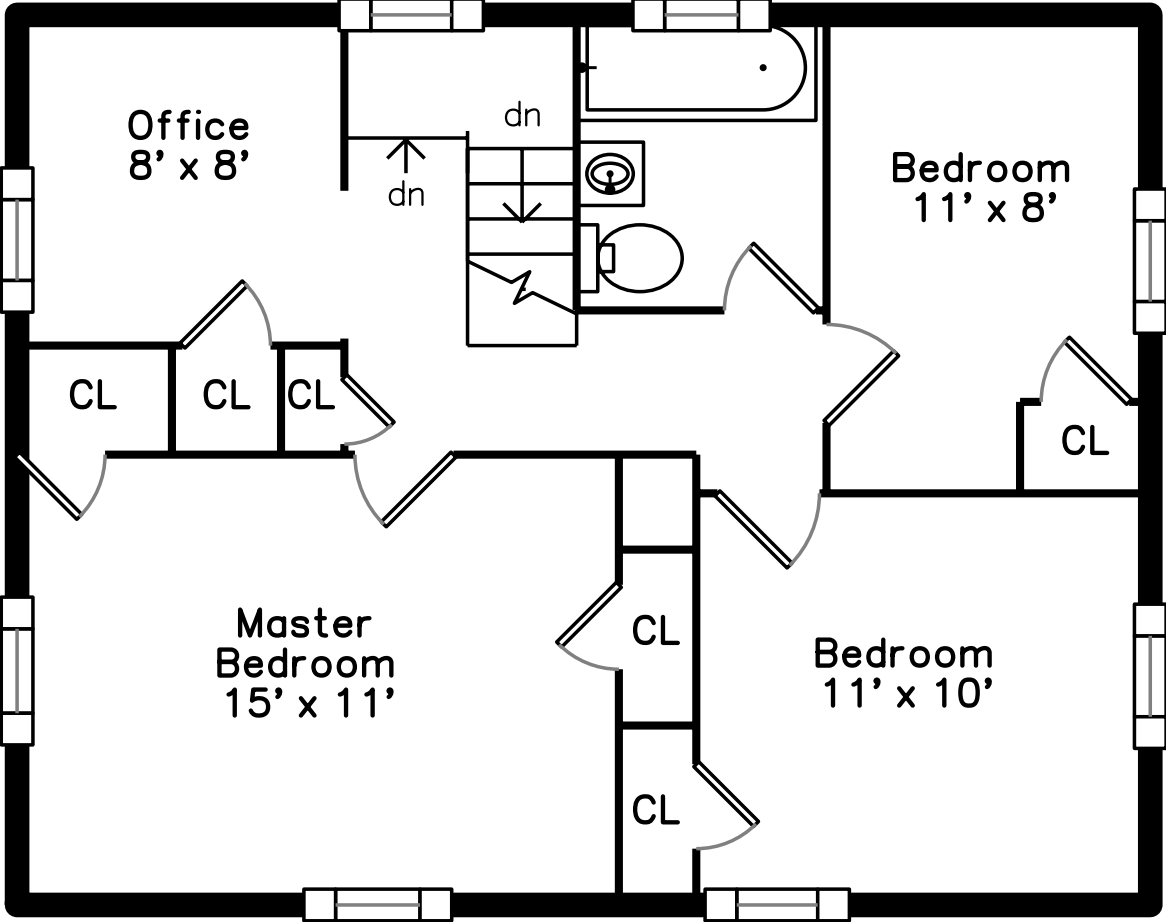

Upper

Main

20 Alpheus Road
Roslindale, MA 02131

PicturePlan by  vis-home

Measurements may not be 100% accurate.
Floor plans are provided for convenience only.
Room sizes are not used to calculate area.

Upper

Main

Outside

Outside

Outside

Outside

Living Room

Living Room

Living Room

Living Room

Dining Room

Dining Room

Dining Room

Kitchen

Kitchen

Kitchen

Family Room

Sunroom

Master Bedroom

Bedroom

Bedroom

Office

Bathroom