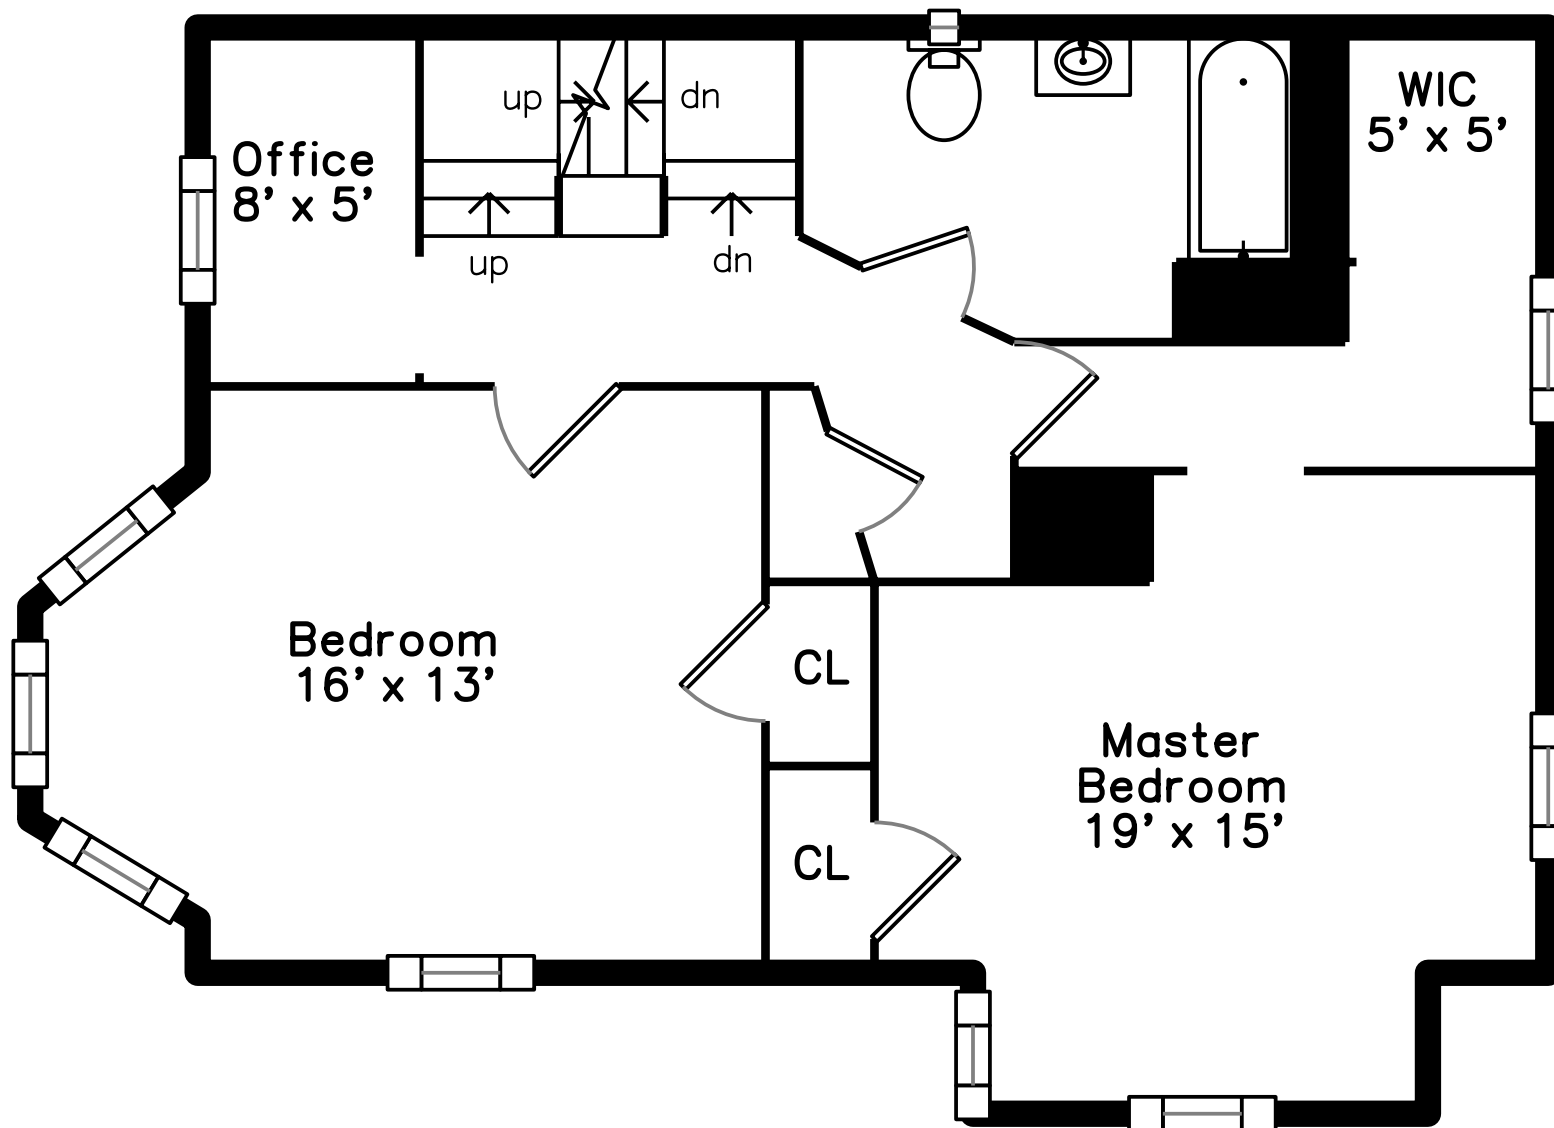

**105 Woodrow Avenue
Dorchester, MA 02124**

PicturePlan by  vis-home

Measurements may not be 100% accurate.

Floor plans are provided for convenience only.

Room sizes are not used to calculate area.

Upper

Main

Outside

Outside

Outside

Sunroom

Foyer

Living Room

Living Room

Living Room

Dining Room

Dining Room

Dining Room

Kitchen

Kitchen

Master Bedroom

Master Bedroom

Master Bedroom

WalkIn Closet

Bedroom

Bedroom

Office

Bathroom

Bedroom

Bedroom

Bedroom