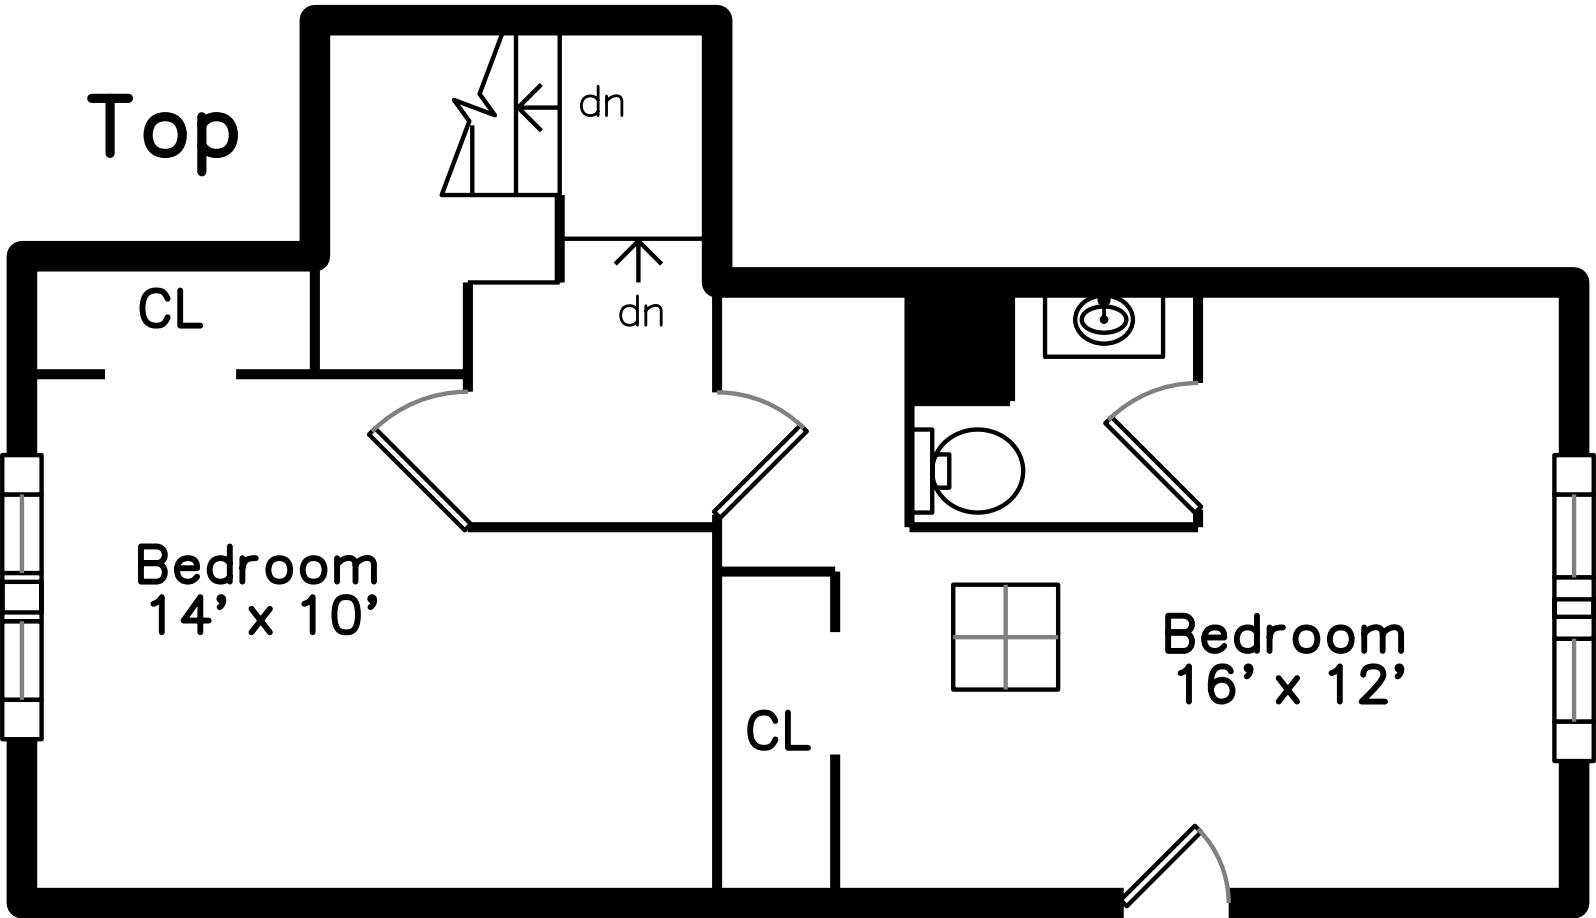

**105 Woodrow Avenue
Dorchester, MA 02124**

PicturePlan by  vis-home

Measurements may not be 100% accurate.

Floor plans are provided for convenience only.

Room sizes are not used to calculate area.

Upper

Main

Outside

Outside

Outside

Sunroom

Foyer

Living Room

Living Room

Living Room

Dining Room

Dining Room

Dining Room

Kitchen

Kitchen

Master Bedroom

Master Bedroom

Master Bedroom

WalkIn Closet

Bedroom

Bedroom

Office

Bathroom

Bedroom

Bedroom

Bedroom