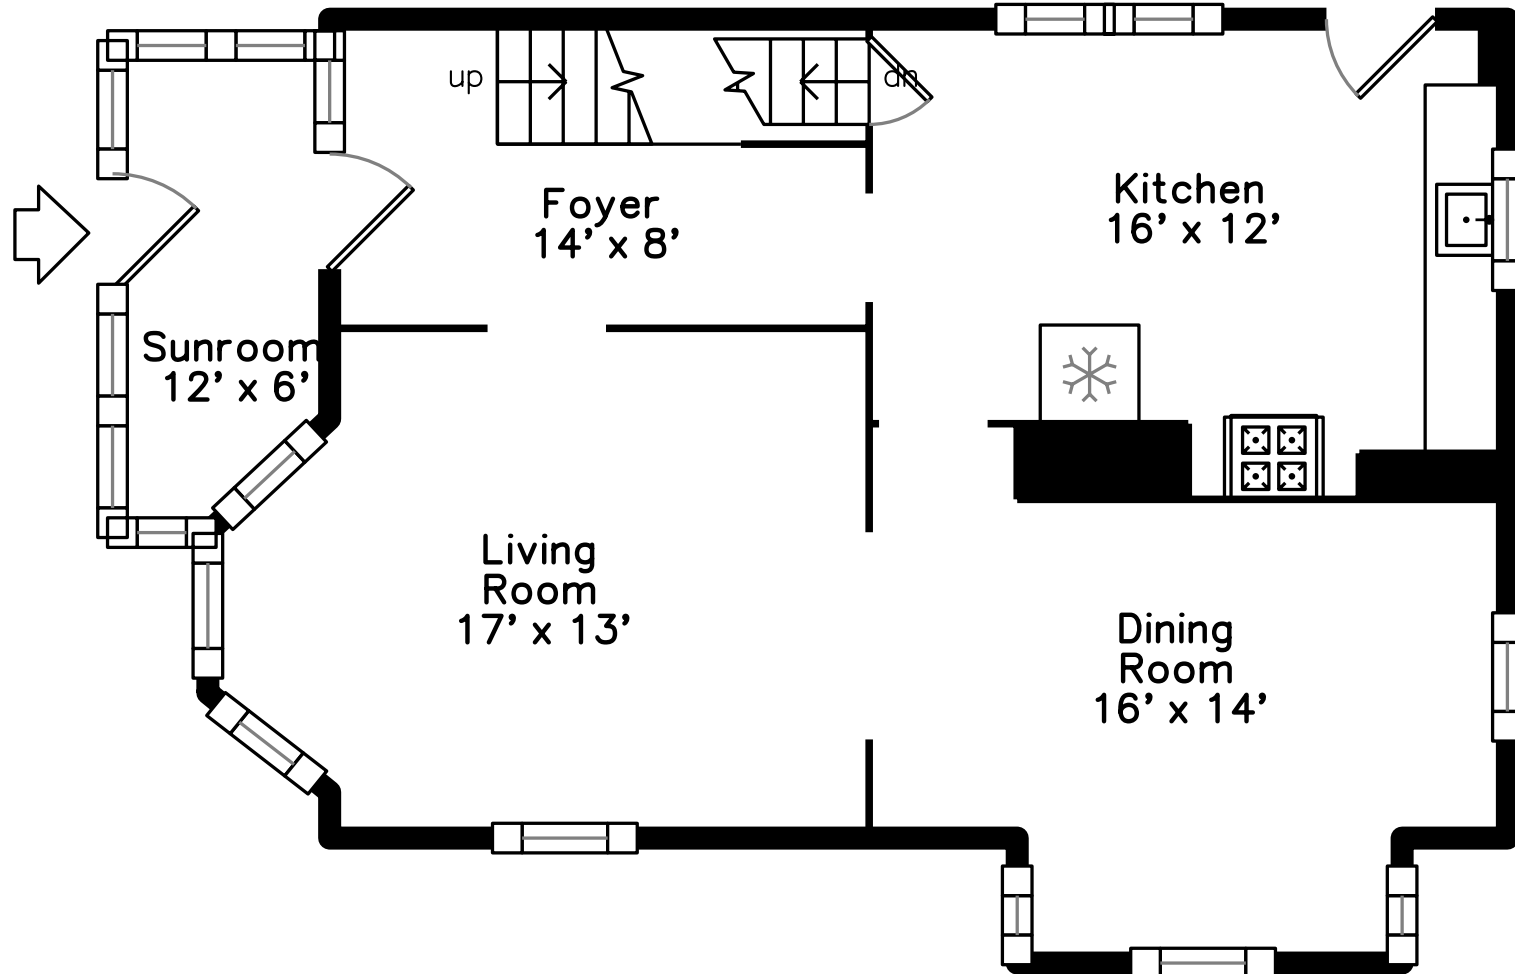

**105 Woodrow Avenue
Dorchester, MA 02124**

PicturePlan by  vis-home

Measurements may not be 100% accurate.

Floor plans are provided for convenience only.

Room sizes are not used to calculate area.

Upper

Main

Outside

Outside

Outside

Sunroom

Foyer

Living Room

Living Room

Living Room

Dining Room

Dining Room

Dining Room

Kitchen

Kitchen

Master Bedroom

Master Bedroom

Master Bedroom

WalkIn Closet

Bedroom

Bedroom

Office

Bathroom

Bedroom

Bedroom

Bedroom