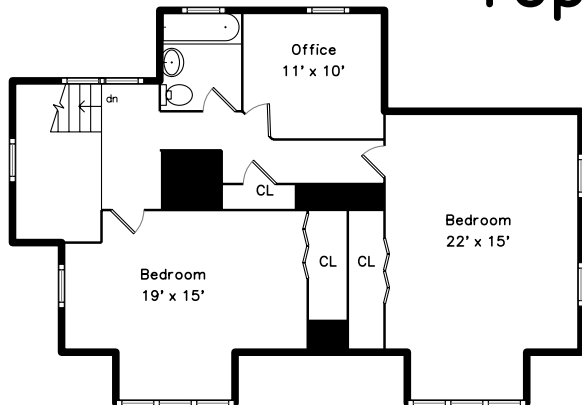

Upper

Main

Top

21 Ridgfield Rd
Winchester, MA 01890

PicturePlan by  vis-home

Measurements may not be 100% accurate.
Floor plans are provided for convenience only.
Room sizes are not used to calculate area.

Top

Upper

Main

Outside

Outside

Outside

Outside

Outside

Foyer

Hall

Hall

Living Room

Living Room

Living Room

Living Room

Living Room

Living Room

Dining Room

Dining Room

Family Room

Family Room

Family Room

Family Room

Kitchen