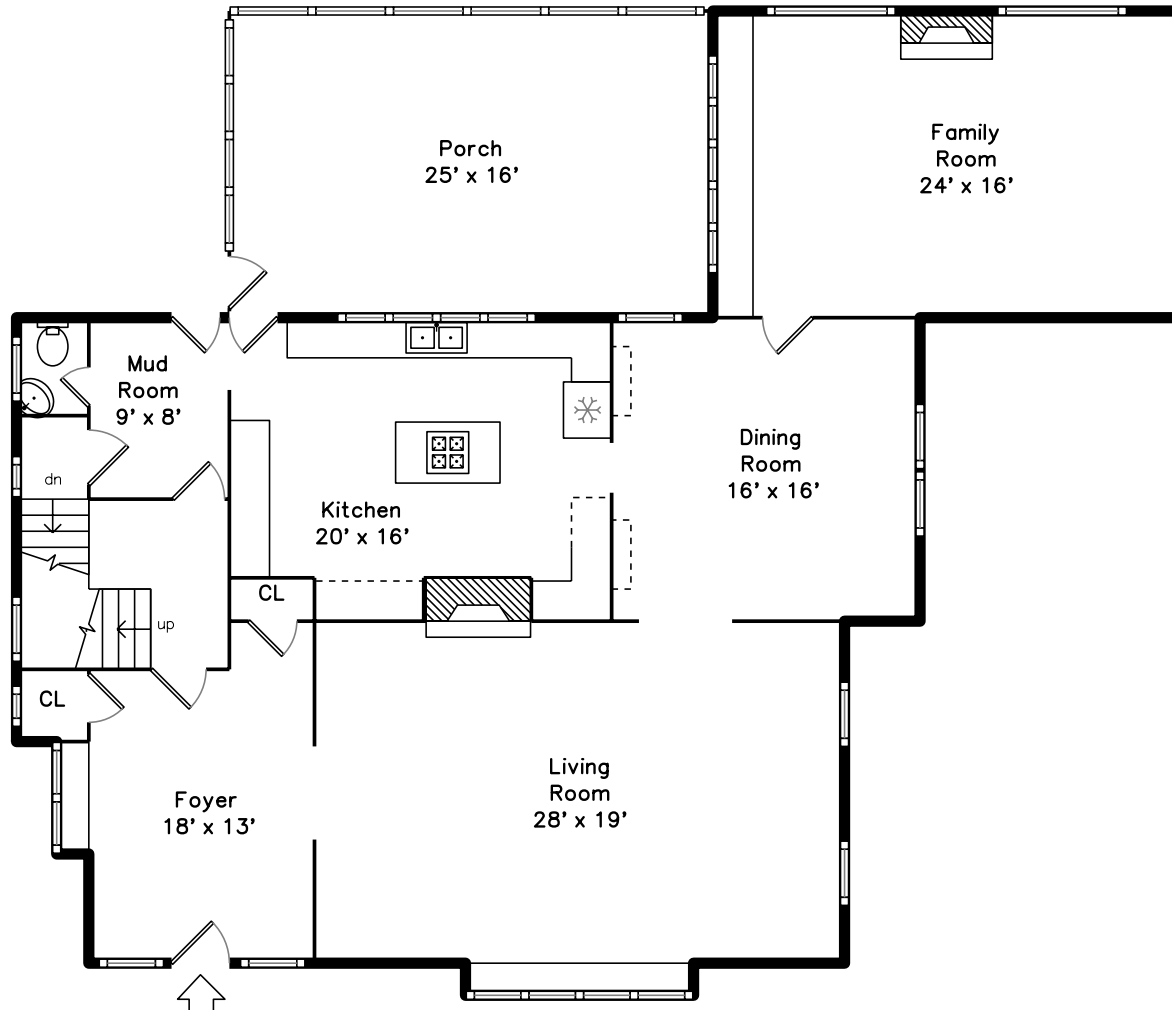

Upper

Main

Top

21 Ridgfield Rd
Winchester, MA 01890

PicturePlan by  vis-home

Measurements may not be 100% accurate.
Floor plans are provided for convenience only.
Room sizes are not used to calculate area.

Top

Upper

Main

Outside

Outside

Outside

Outside

Outside

Foyer

Hall

Hall

Living Room

Living Room

Living Room

Living Room

Living Room

Living Room

Dining Room

Dining Room

Family Room

Family Room

Family Room

Family Room

Kitchen