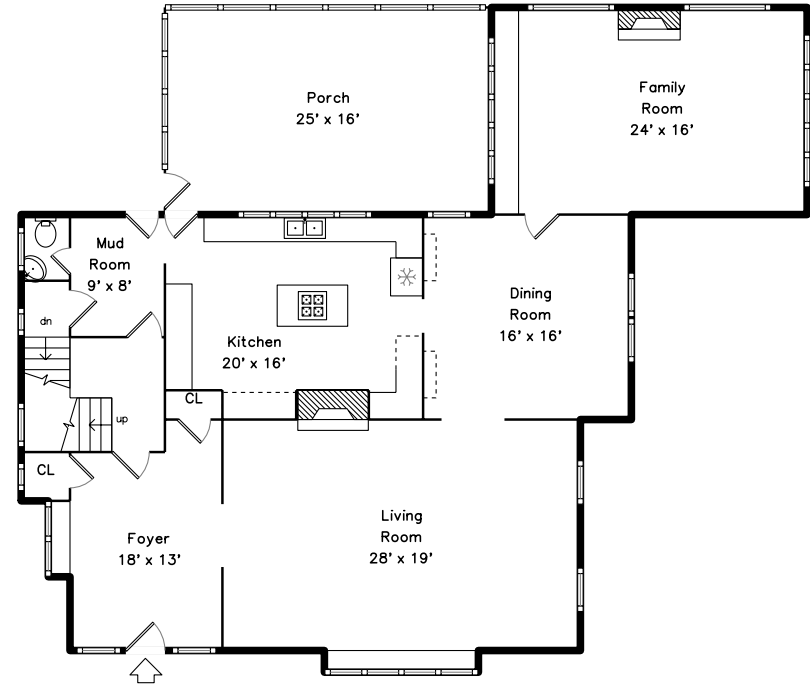

Upper

Main

Top

21 Ridgfield Rd
Winchester, MA 01890

PicturePlan by  vis-home

Measurements may not be 100% accurate.
Floor plans are provided for convenience only.
Room sizes are not used to calculate area.

Top

Upper

Main

Outside

Outside

Outside

Outside

Outside

Foyer

Hall

Hall

Living Room

Living Room

Living Room

Living Room

Living Room

Living Room

Dining Room

Dining Room

Family Room

Family Room

Family Room

Family Room

Kitchen