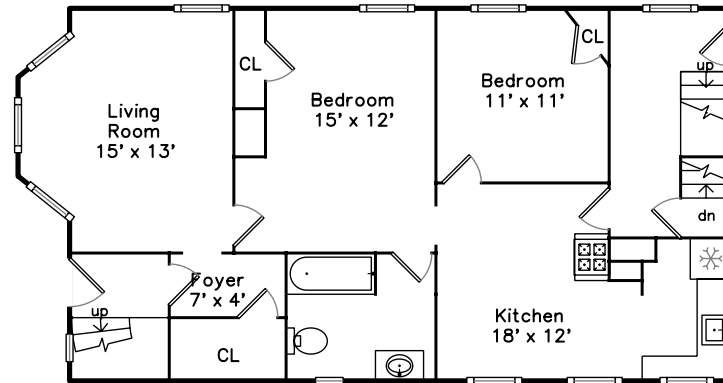

Top

Upper

Main

**33 Jefferson Street
Cambridge, MA 02141**

PicturePlan(tm) by Vis-Home(C) 2016
Measurements may not be 100% accurate.
Floor plans are provided for convenience only.
Room sizes are not used to calculate area.

Top

Upper

Main

Outside

Outside

Outside

Outside

Outside

Hall

Kitchen

Kitchen

Kitchen

Kitchen

Bedroom

Bedroom

Bedroom

Bedroom

Bathroom

Living Room

Living Room

Living Room

Kitchen

Kitchen

Kitchen