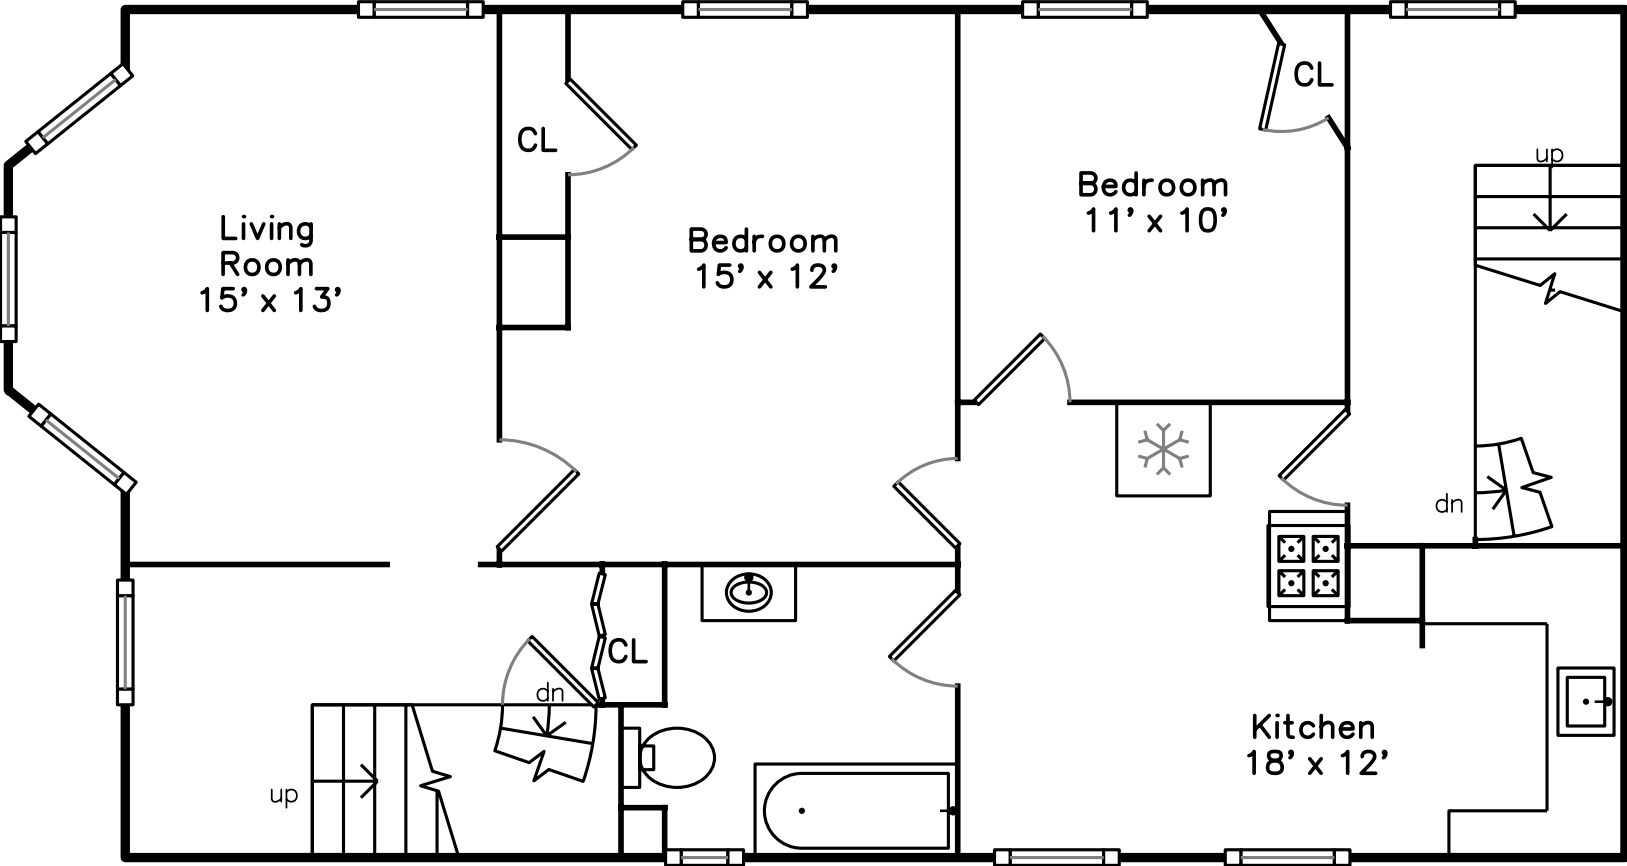

Top

Upper

Main

**33 Jefferson Street
Cambridge, MA 02141**

PicturePlan(tm) by Vis-Home(C) 2016
Measurements may not be 100% accurate.
Floor plans are provided for convenience only.
Room sizes are not used to calculate area.

Top

Upper

Main

Outside

Outside

Outside

Outside

Outside

Hall

Kitchen

Kitchen

Kitchen

Kitchen

Bedroom

Bedroom

Bedroom

Bedroom

Bathroom

Living Room

Living Room

Living Room

Kitchen

Kitchen

Kitchen