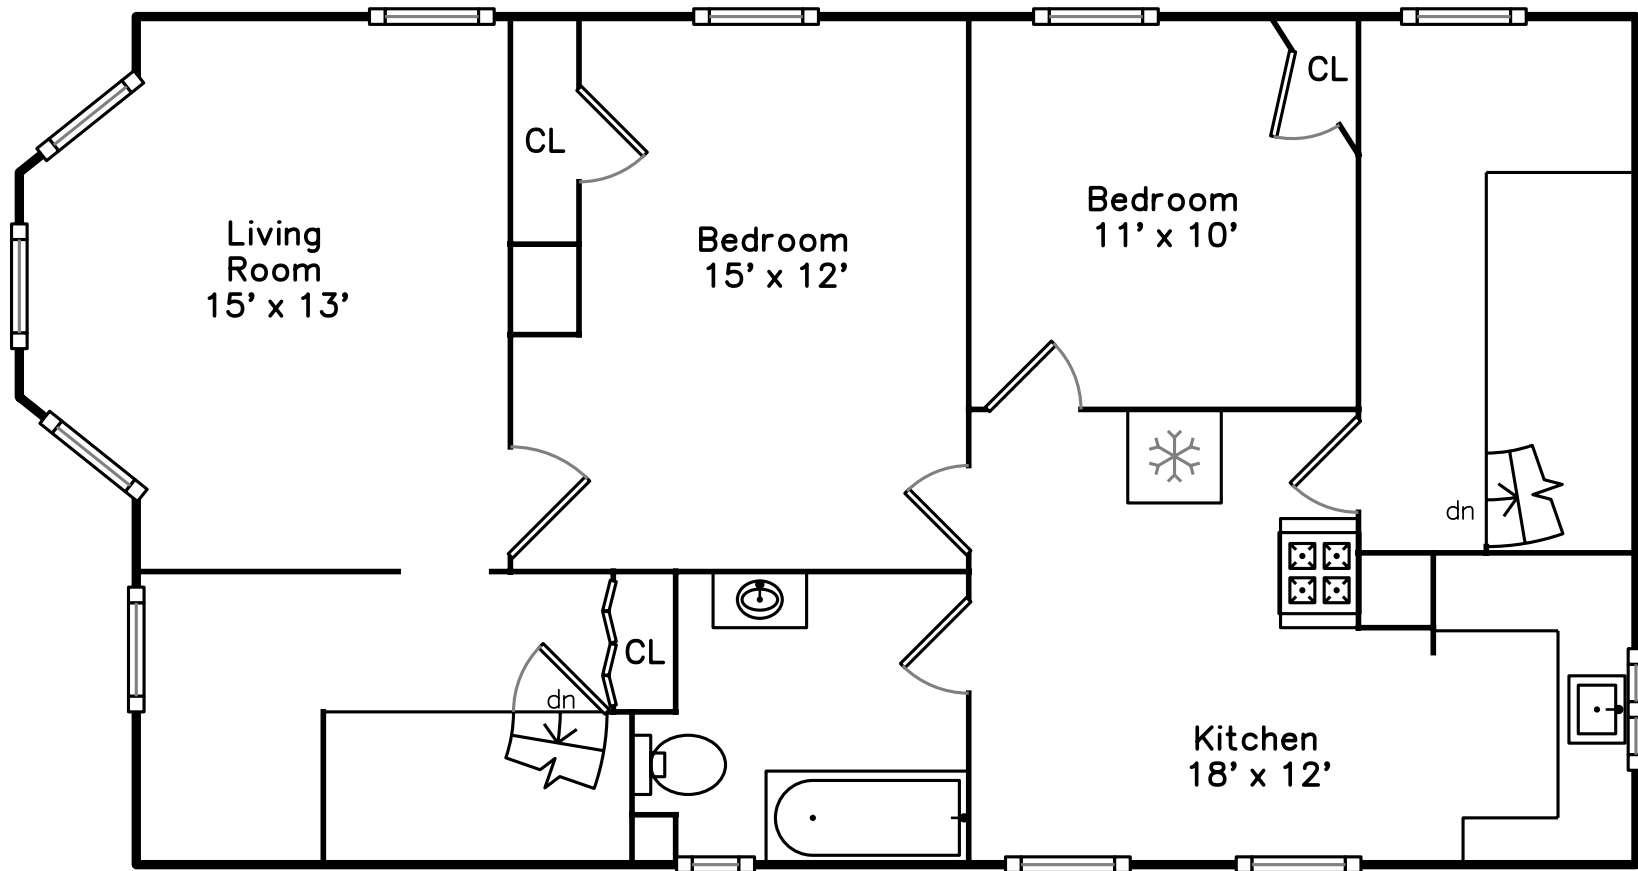

Top

Upper

Main

**33 Jefferson Street
Cambridge, MA 02141**

PicturePlan(tm) by Vis-Home(C) 2016
Measurements may not be 100% accurate.
Floor plans are provided for convenience only.
Room sizes are not used to calculate area.

Top

Upper

Main

Outside

Outside

Outside

Outside

Outside

Hall

Kitchen

Kitchen

Kitchen

Kitchen

Bedroom

Bedroom

Bedroom

Bedroom

Bathroom

Living Room

Living Room

Living Room

Kitchen

Kitchen

Kitchen