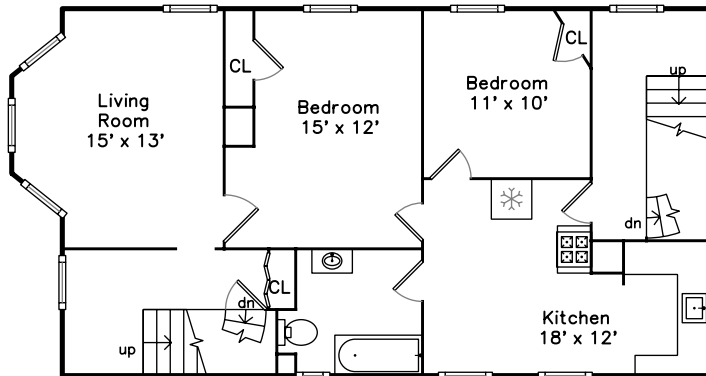

Top

Upper

Main

**33 Jefferson Street
Cambridge, MA 02141**

PicturePlan(tm) by Vis-Home(C) 2016
Measurements may not be 100% accurate.
Floor plans are provided for convenience only.
Room sizes are not used to calculate area.

Top

Upper

Main

Outside

Outside

Outside

Outside

Outside

Hall

Kitchen

Kitchen

Kitchen

Kitchen

Bedroom

Bedroom

Bedroom

Bedroom

Bathroom

Living Room

Living Room

Living Room

Kitchen

Kitchen

Kitchen