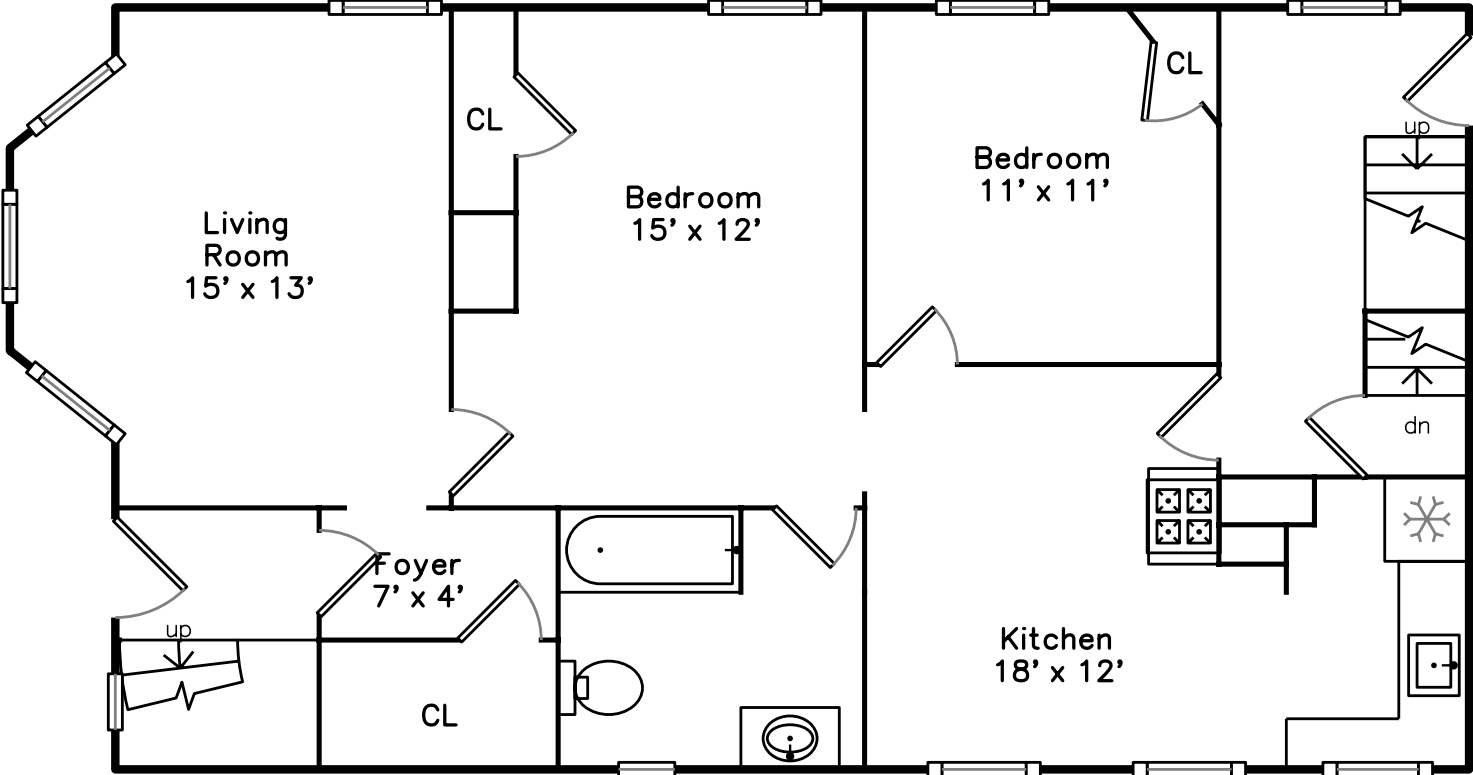

Top

Upper

Main

**33 Jefferson Street
Cambridge, MA 02141**

PicturePlan(tm) by Vis-Home(C) 2016
Measurements may not be 100% accurate.
Floor plans are provided for convenience only.
Room sizes are not used to calculate area.

Top

Upper

Main

Outside

Outside

Outside

Outside

Outside

Hall

Kitchen

Kitchen

Kitchen

Kitchen

Bedroom

Bedroom

Bedroom

Bedroom

Bathroom

Living Room

Living Room

Living Room

Kitchen

Kitchen

Kitchen