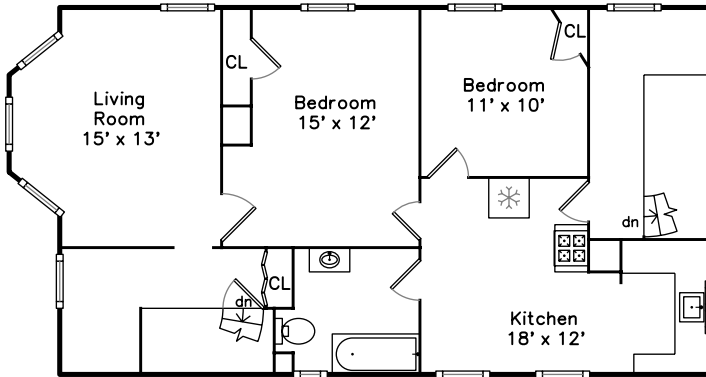

Top

Upper

Main

**33 Jefferson Street
Cambridge, MA 02141**

PicturePlan(tm) by Vis-Home(C) 2016
Measurements may not be 100% accurate.
Floor plans are provided for convenience only.
Room sizes are not used to calculate area.

Top

Upper

Main

Outside

Outside

Outside

Outside

Outside

Hall

Kitchen

Kitchen

Kitchen

Kitchen

Bedroom

Bedroom

Bedroom

Bedroom

Bathroom

Living Room

Living Room

Living Room

Kitchen

Kitchen

Kitchen