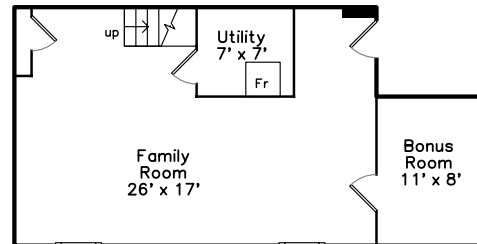

Top

Main

Upper

Basement

**20 Churchill Avenue #1
Cambridge, MA 02140**

PicturePlan(tm) by Vis-Home(C) 2016
Measurements may not be 100% accurate.
Floor plans are provided for convenience only.
Room sizes are not used to calculate area.

Top

Upper

Main

Basement

3D View – TopDown

3D View – TopDown

3D View – TopDown

3D View – TopDown