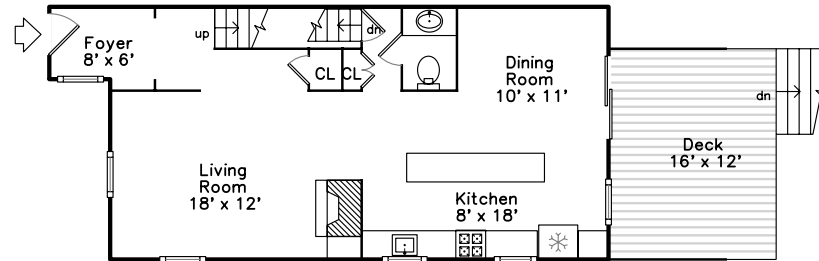

Top

Main

Upper

Basement

**20 Churchill Avenue #1
Cambridge, MA 02140**

PicturePlan(tm) by Vis-Home(C) 2016
Measurements may not be 100% accurate.
Floor plans are provided for convenience only.
Room sizes are not used to calculate area.

Top

Upper

Main

Basement

3D View – TopDown

3D View – TopDown

3D View – TopDown

3D View – TopDown