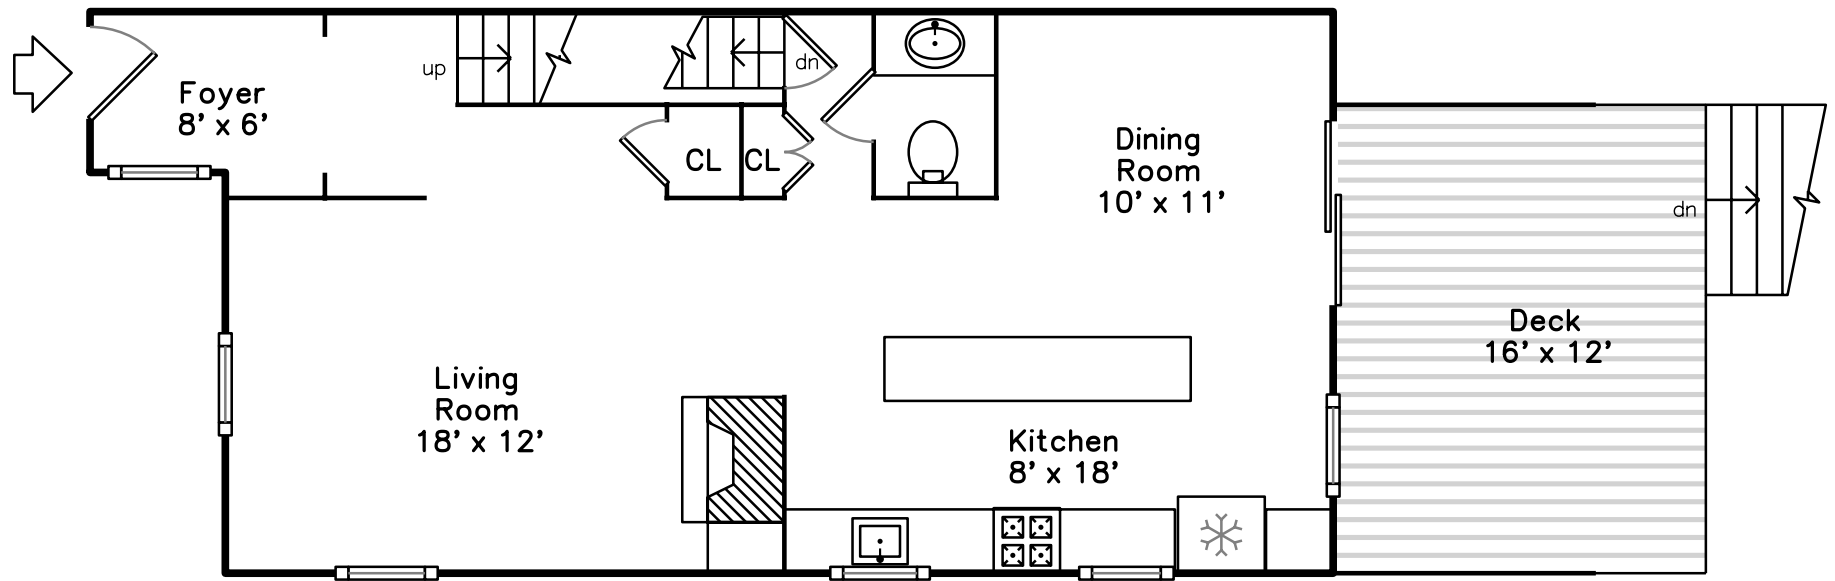

Top

Main

Upper

Basement

**20 Churchill Avenue #1
Cambridge, MA 02140**

PicturePlan(tm) by Vis-Home(C) 2016
Measurements may not be 100% accurate.
Floor plans are provided for convenience only.
Room sizes are not used to calculate area.

Top

Upper

Main

Basement

3D View – TopDown

3D View – TopDown

3D View – TopDown

3D View – TopDown