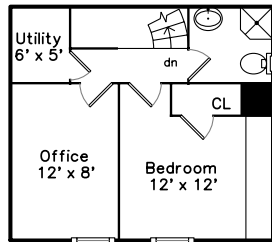

Top

Main

Upper

Basement

**20 Churchill Avenue #1
Cambridge, MA 02140**

PicturePlan(tm) by Vis-Home(C) 2016
Measurements may not be 100% accurate.
Floor plans are provided for convenience only.
Room sizes are not used to calculate area.

Top

Upper

Main

Basement

3D View – TopDown

3D View – TopDown

3D View – TopDown

3D View – TopDown