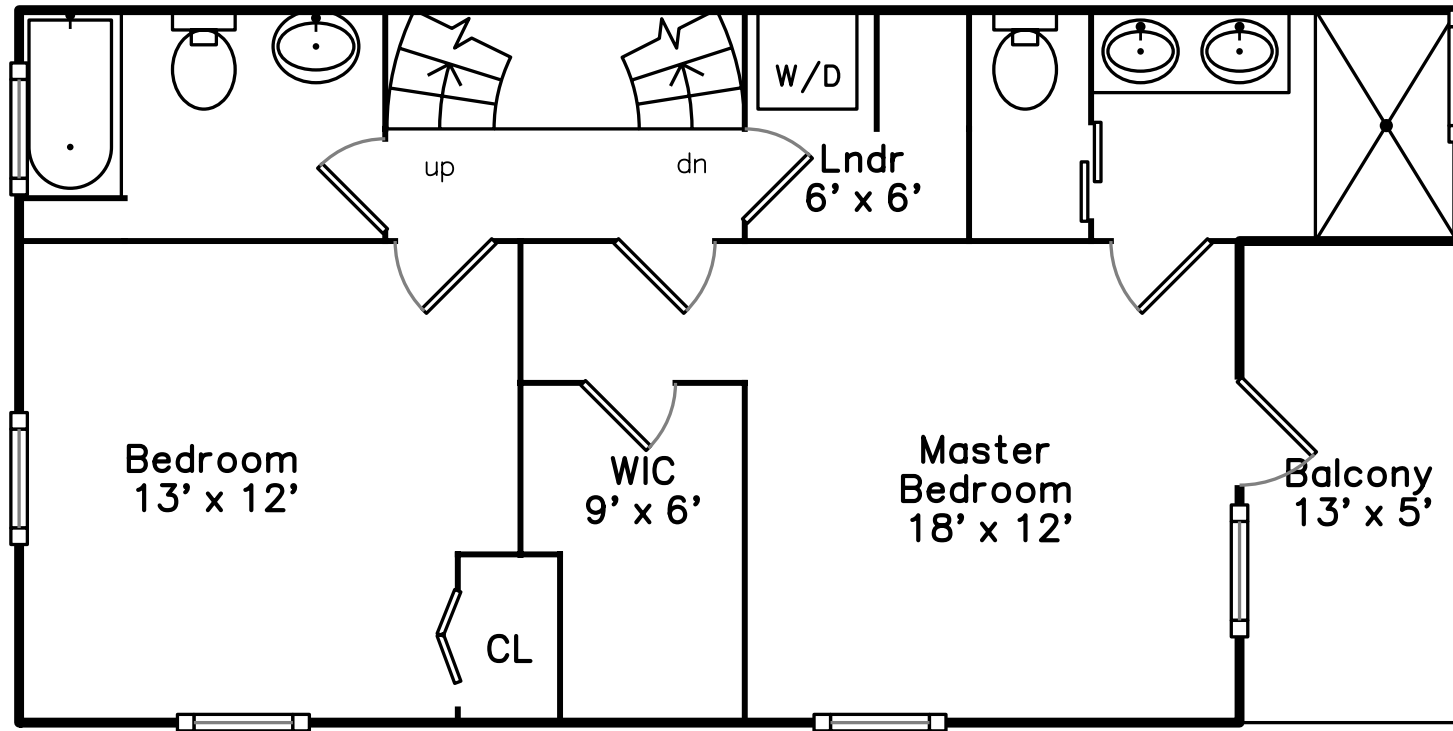

Top

Main

Upper

Basement

**20 Churchill Avenue #1
Cambridge, MA 02140**

PicturePlan(tm) by Vis-Home(C) 2016
Measurements may not be 100% accurate.
Floor plans are provided for convenience only.
Room sizes are not used to calculate area.

Top

Upper

Main

Basement

3D View – TopDown

3D View – TopDown

3D View – TopDown

3D View – TopDown