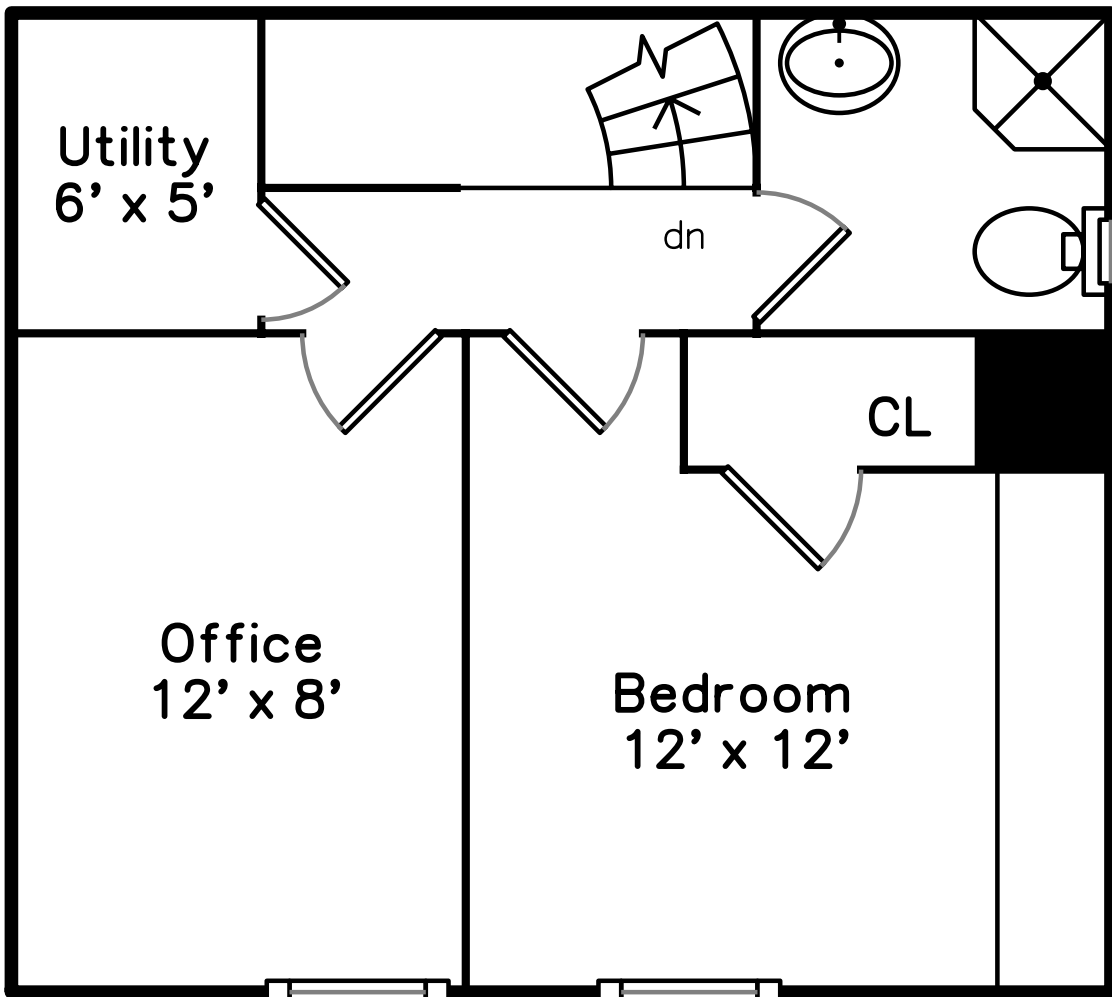

Top

Main

Upper

Basement

**20 Churchill Avenue #1
Cambridge, MA 02140**

PicturePlan(tm) by Vis-Home(C) 2016
Measurements may not be 100% accurate.
Floor plans are provided for convenience only.
Room sizes are not used to calculate area.

Top

Upper

Main

Basement

3D View – TopDown

3D View – TopDown

3D View – TopDown

3D View – TopDown