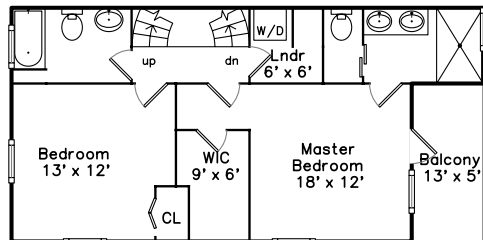

Top

Main

Upper

Basement

**20 Churchill Avenue #1
Cambridge, MA 02140**

PicturePlan(tm) by Vis-Home(C) 2016
Measurements may not be 100% accurate.
Floor plans are provided for convenience only.
Room sizes are not used to calculate area.

Top

Upper

Main

Basement

3D View – TopDown

3D View – TopDown

3D View – TopDown

3D View – TopDown