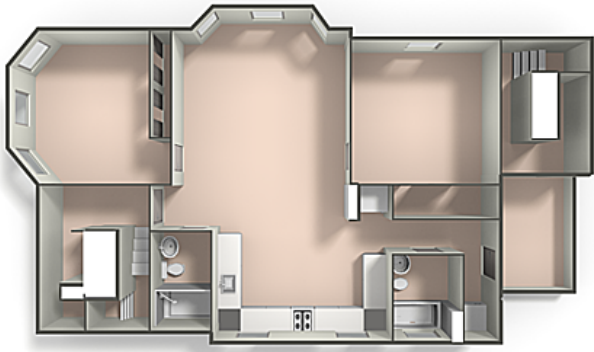

**94 Partridge Ave #2
Somerville, MA 02145**

PicturePlan(tm) by Vis-Home(C) 2016
 Measurements may not be 100% accurate.
 Floor plans are provided for convenience only.
 Room sizes are not used to calculate area.

3D View – TopDown