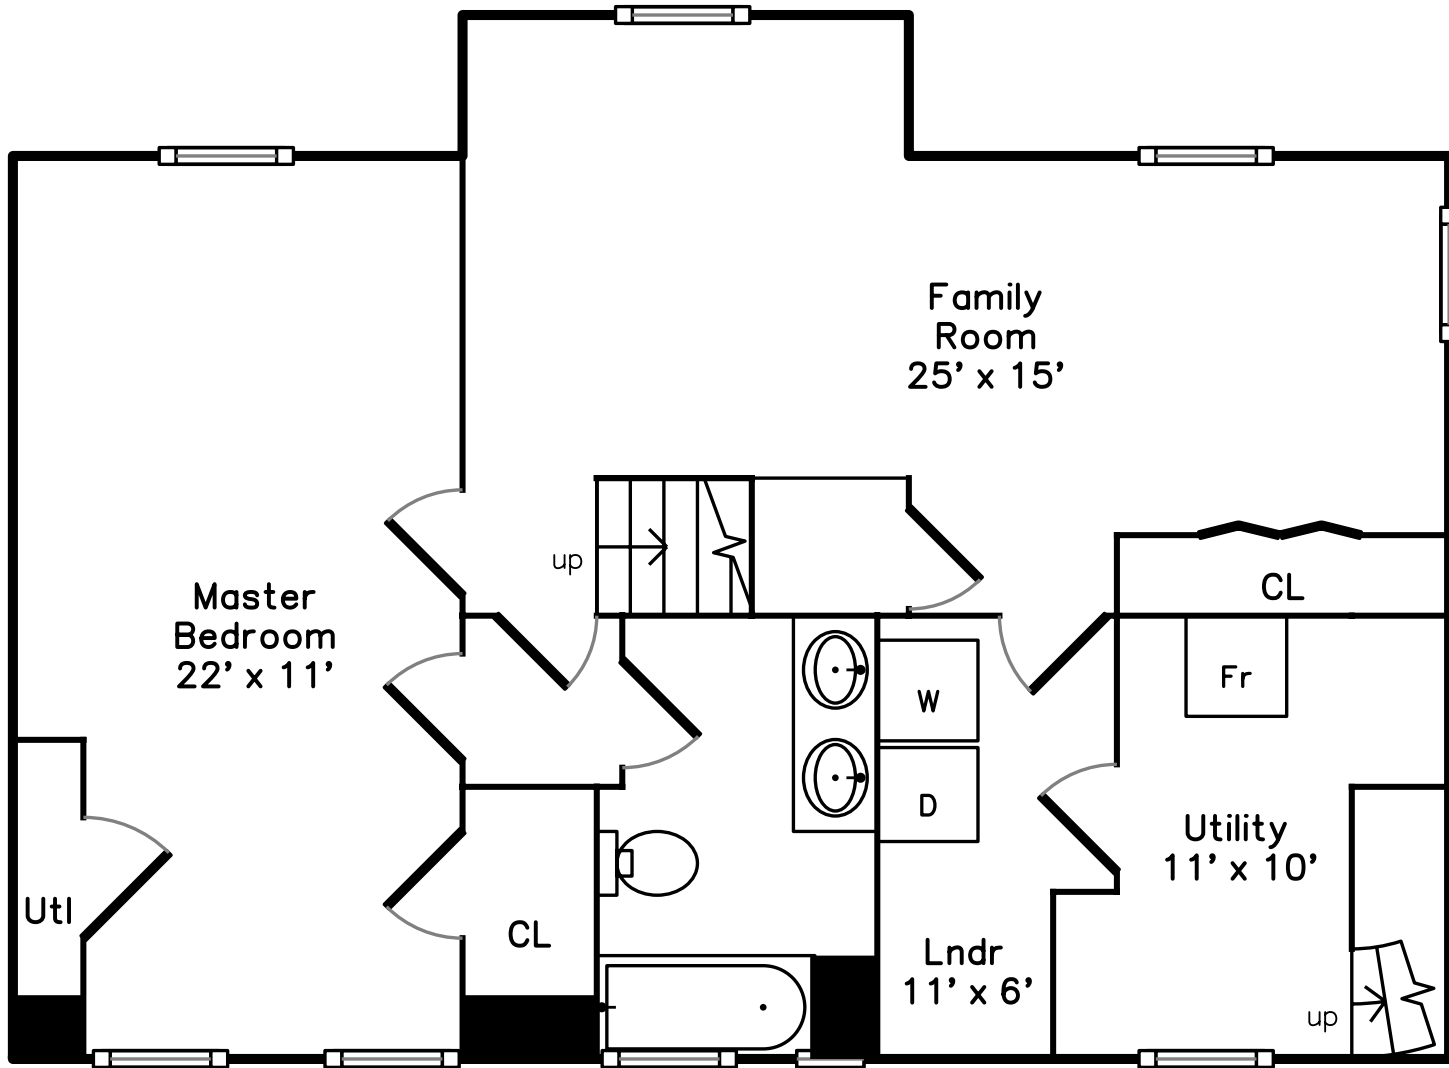

Upper

Main

Basement

**83 Bristol Road #1
Medford, MA 02155**

PicturePlan(tm) by Vis-Home(C) 2016
Measurements may not be 100% accurate.
Floor plans are provided for convenience only.
Room sizes are not used to calculate area.

Upper

Main

Basement

3D View – TopDown

3D View – TopDown

3D View – TopDown