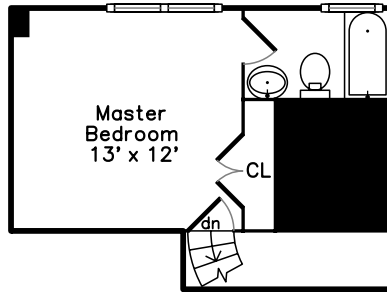

Upper

Main

Basement

**83 Bristol Road #1
Medford, MA 02155**

PicturePlan(tm) by Vis-Home(C) 2016
Measurements may not be 100% accurate.
Floor plans are provided for convenience only.
Room sizes are not used to calculate area.

Upper

Main

Basement

3D View – TopDown

3D View – TopDown

3D View – TopDown