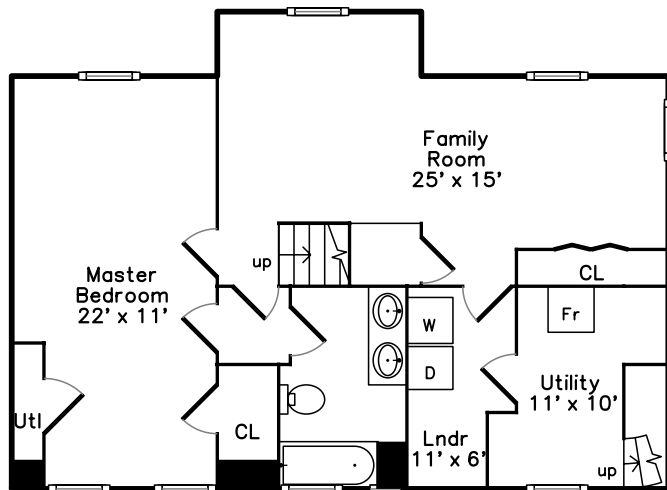

Upper

Main

Basement

**83 Bristol Road #1
Medford, MA 02155**

PicturePlan(tm) by Vis-Home(C) 2016
Measurements may not be 100% accurate.
Floor plans are provided for convenience only.
Room sizes are not used to calculate area.

Upper

Main

Basement

3D View – TopDown

3D View – TopDown

3D View – TopDown