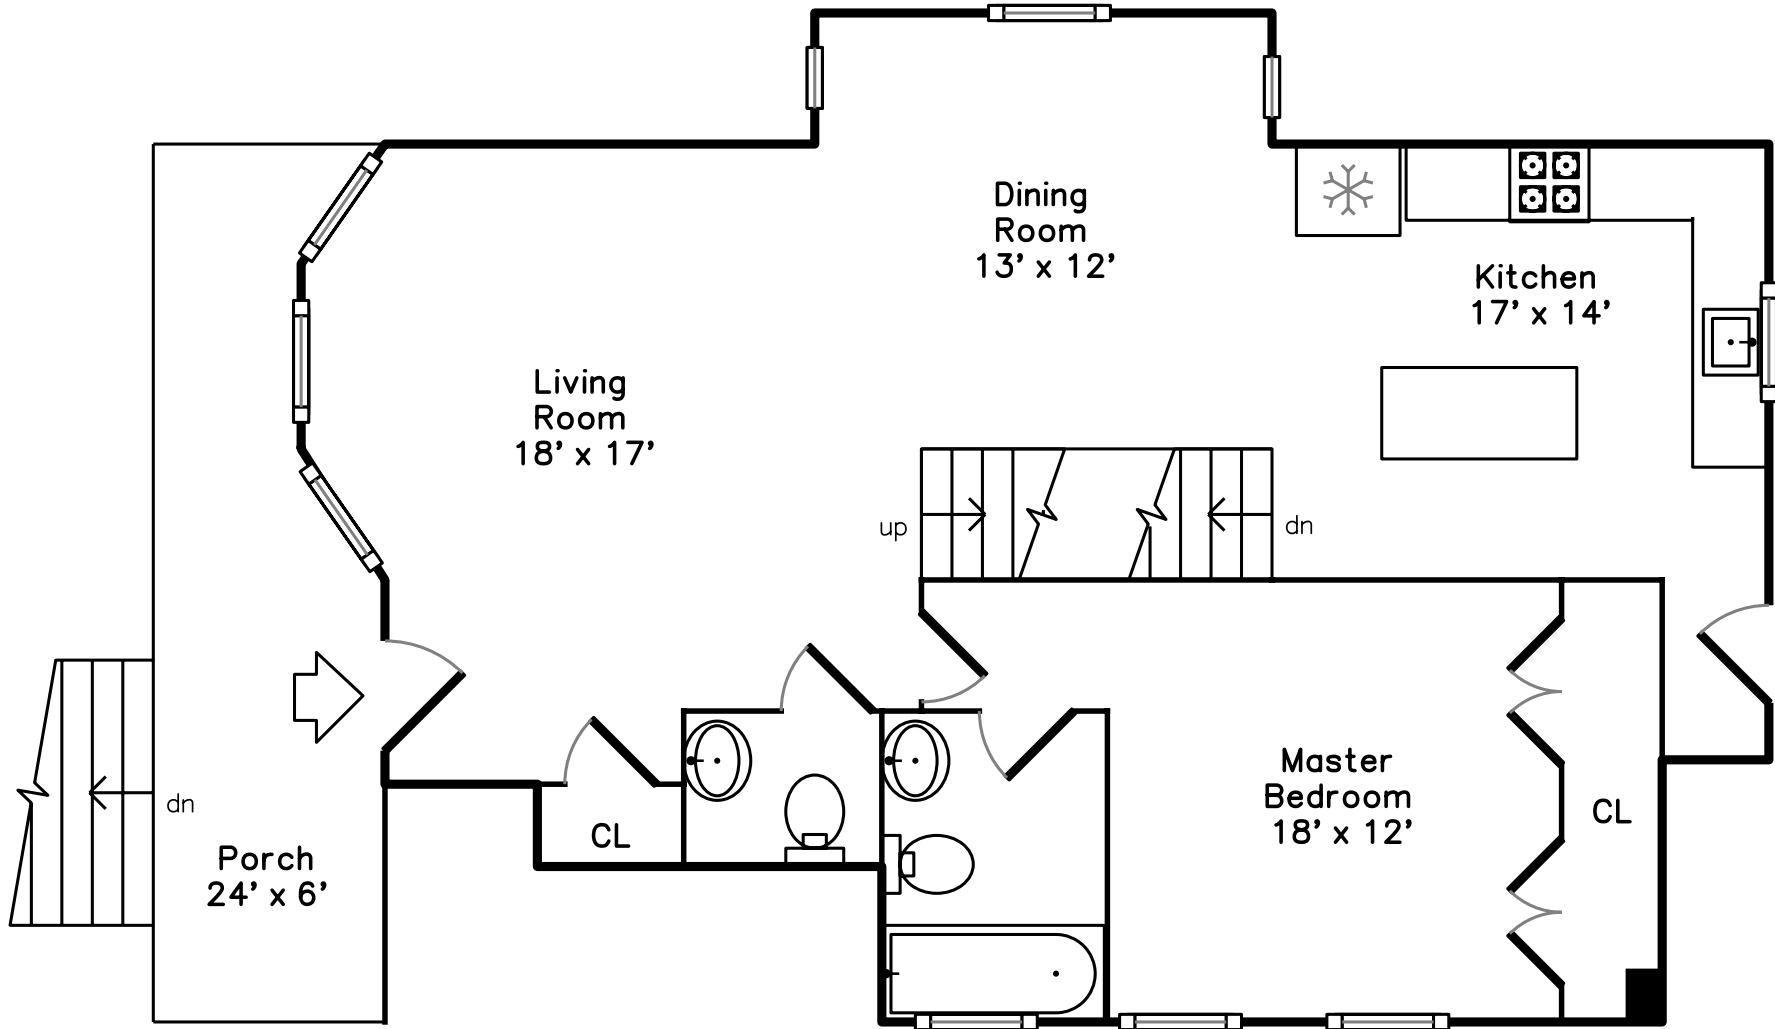

Upper

Main

Basement

**83 Bristol Road #1
Medford, MA 02155**

PicturePlan(tm) by Vis-Home(C) 2016
Measurements may not be 100% accurate.
Floor plans are provided for convenience only.
Room sizes are not used to calculate area.

Upper

Main

Basement

3D View – TopDown

3D View – TopDown

3D View – TopDown