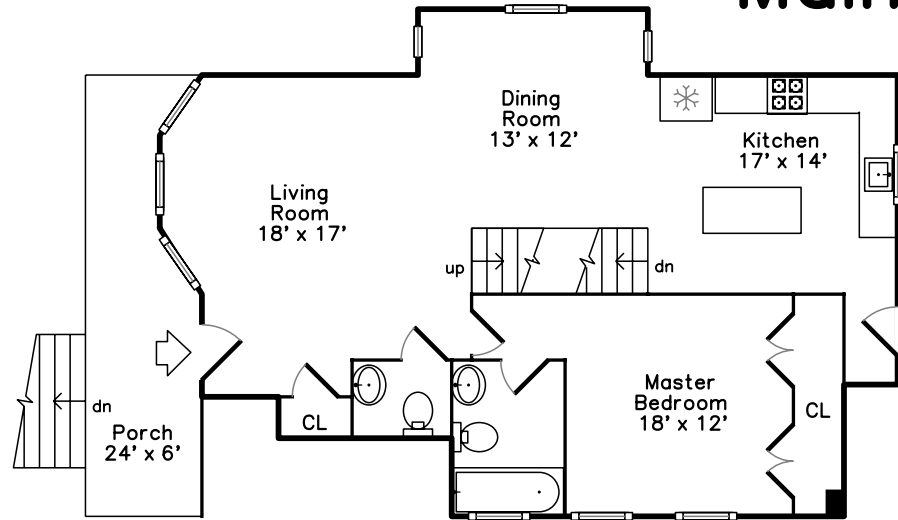

Upper

Main

Basement

**83 Bristol Road #1
Medford, MA 02155**

PicturePlan(tm) by Vis-Home(C) 2016
Measurements may not be 100% accurate.
Floor plans are provided for convenience only.
Room sizes are not used to calculate area.

Upper

Main

Basement

3D View – TopDown

3D View – TopDown

3D View – TopDown