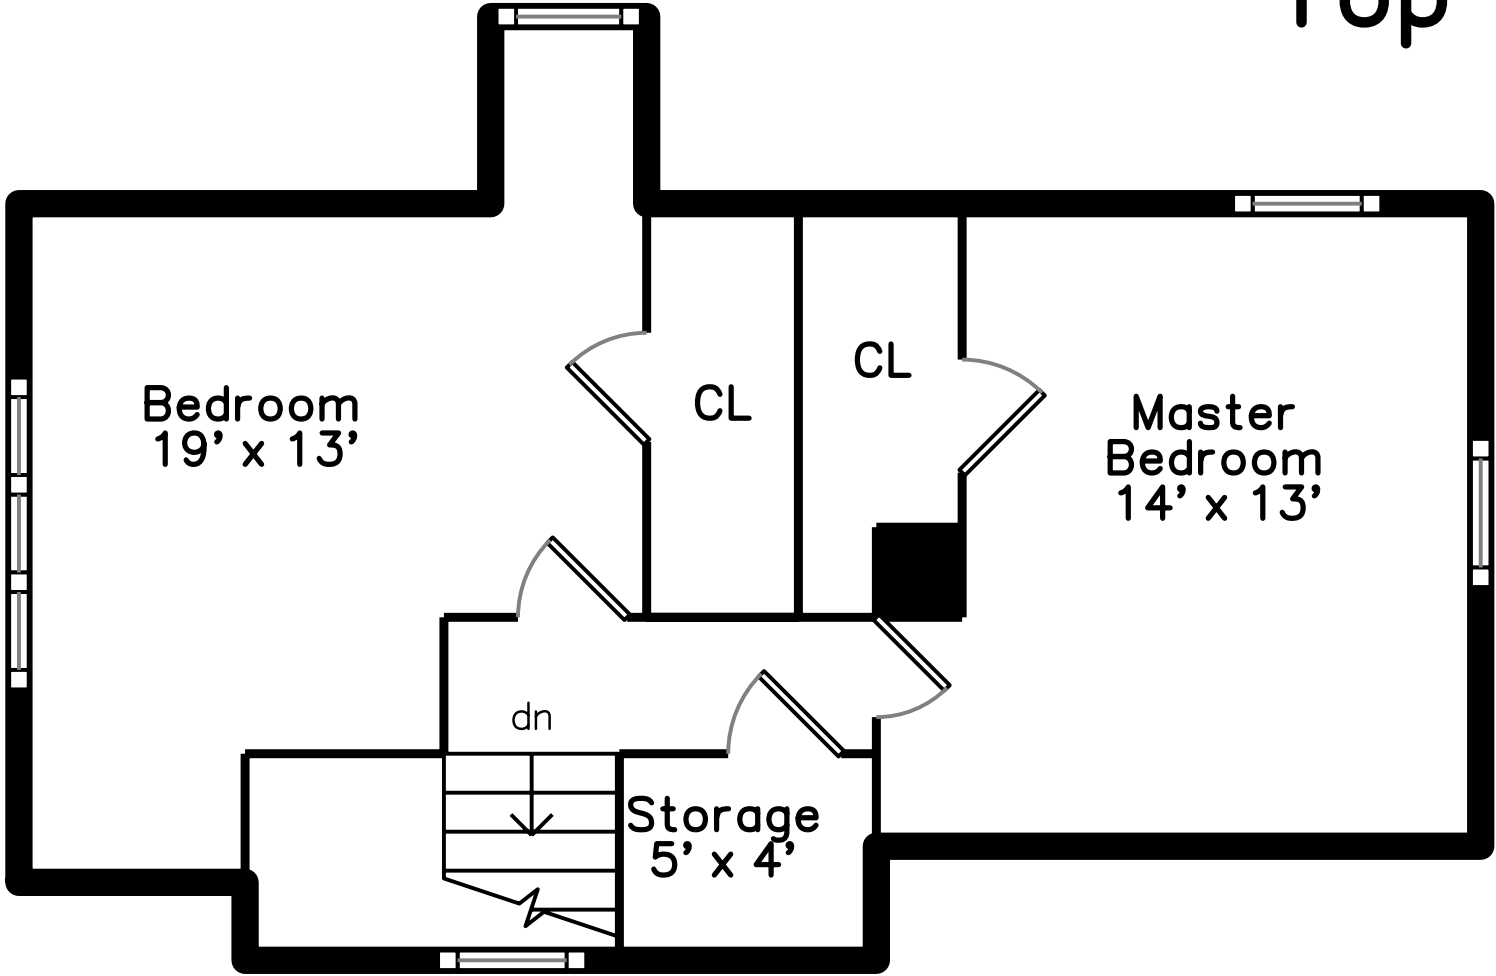

Top

Upper

Main

**9 Crown Street
Somerville, MA 02143**

PicturePlan by  vis-home

Measurements may not be 100% accurate.
Floor plans are provided for convenience only.
Room sizes are not used to calculate area.

Top

Upper

Main

Outside

Outside

Outside

Dining Room

Dining Room

Living Room

Living Room

Living Room

Living Room

Living Room

Living Room

Kitchen

Kitchen

Bedroom

Bedroom

Bathroom

Porch

Master Bedroom

Bedroom

Bedroom