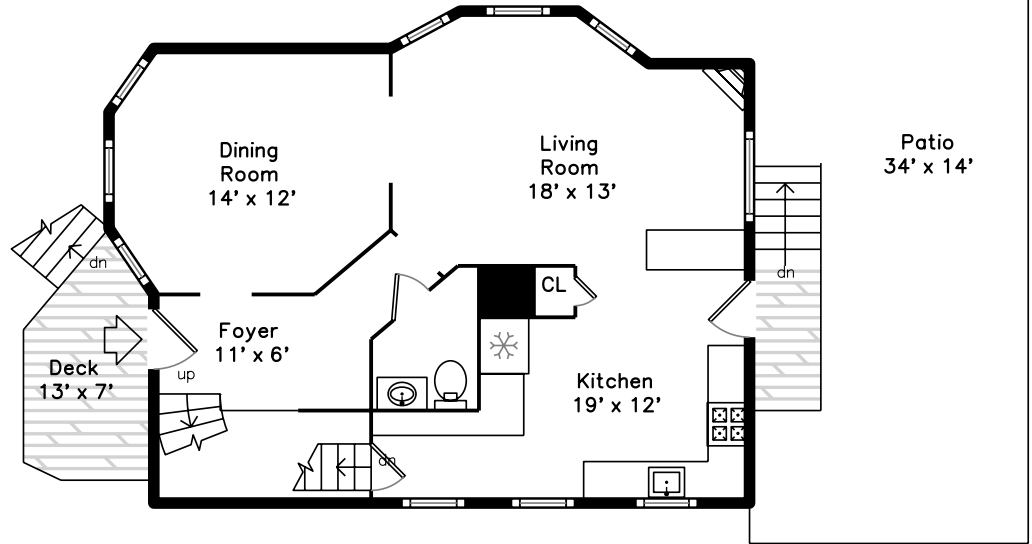

Top

Upper

Main

**9 Crown Street
Somerville, MA 02143**

PicturePlan by  vis-home

Measurements may not be 100% accurate.
Floor plans are provided for convenience only.
Room sizes are not used to calculate area.

Top

Upper

Main

Outside

Outside

Outside

Dining Room

Dining Room

Living Room

Living Room

Living Room

Living Room

Living Room

Living Room

Kitchen

Kitchen

Kitchen

Kitchen

Bathroom

Patio

Patio

Hall

Bedroom

Bedroom