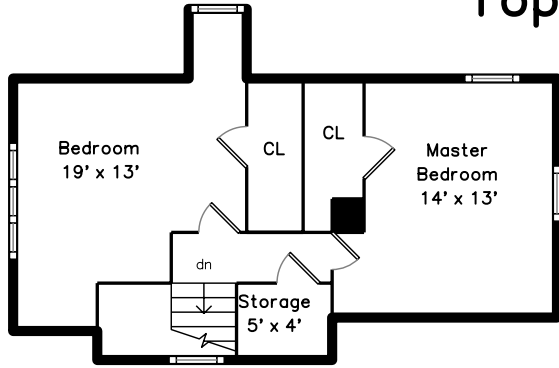

Top

Upper

Main

**9 Crown Street
Somerville, MA 02143**

PicturePlan by  vis-home

Measurements may not be 100% accurate.
Floor plans are provided for convenience only.
Room sizes are not used to calculate area.

Top

Upper

Main

Outside

Outside

Outside

Dining Room

Dining Room

Living Room

Living Room

Living Room

Living Room

Living Room

Living Room

Kitchen

Kitchen

Bedroom

Bedroom

Bathroom

Porch

Master Bedroom

Bedroom

Bedroom