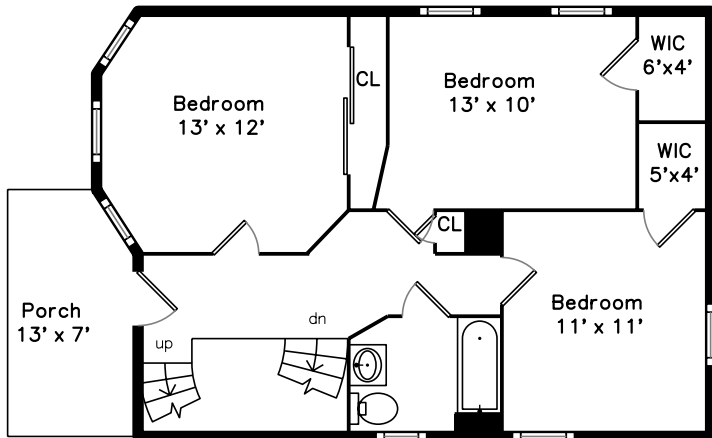

Top

Upper

Main

**9 Crown Street
Somerville, MA 02143**

PicturePlan by  vis-home

Measurements may not be 100% accurate.
Floor plans are provided for convenience only.
Room sizes are not used to calculate area.

Top

Upper

Main

Outside

Outside

Outside

Dining Room

Dining Room

Living Room

Living Room

Living Room

Living Room

Living Room

Living Room

Kitchen

Kitchen

Bedroom

Bedroom

Bathroom

Porch

Master Bedroom

Bedroom

Bedroom