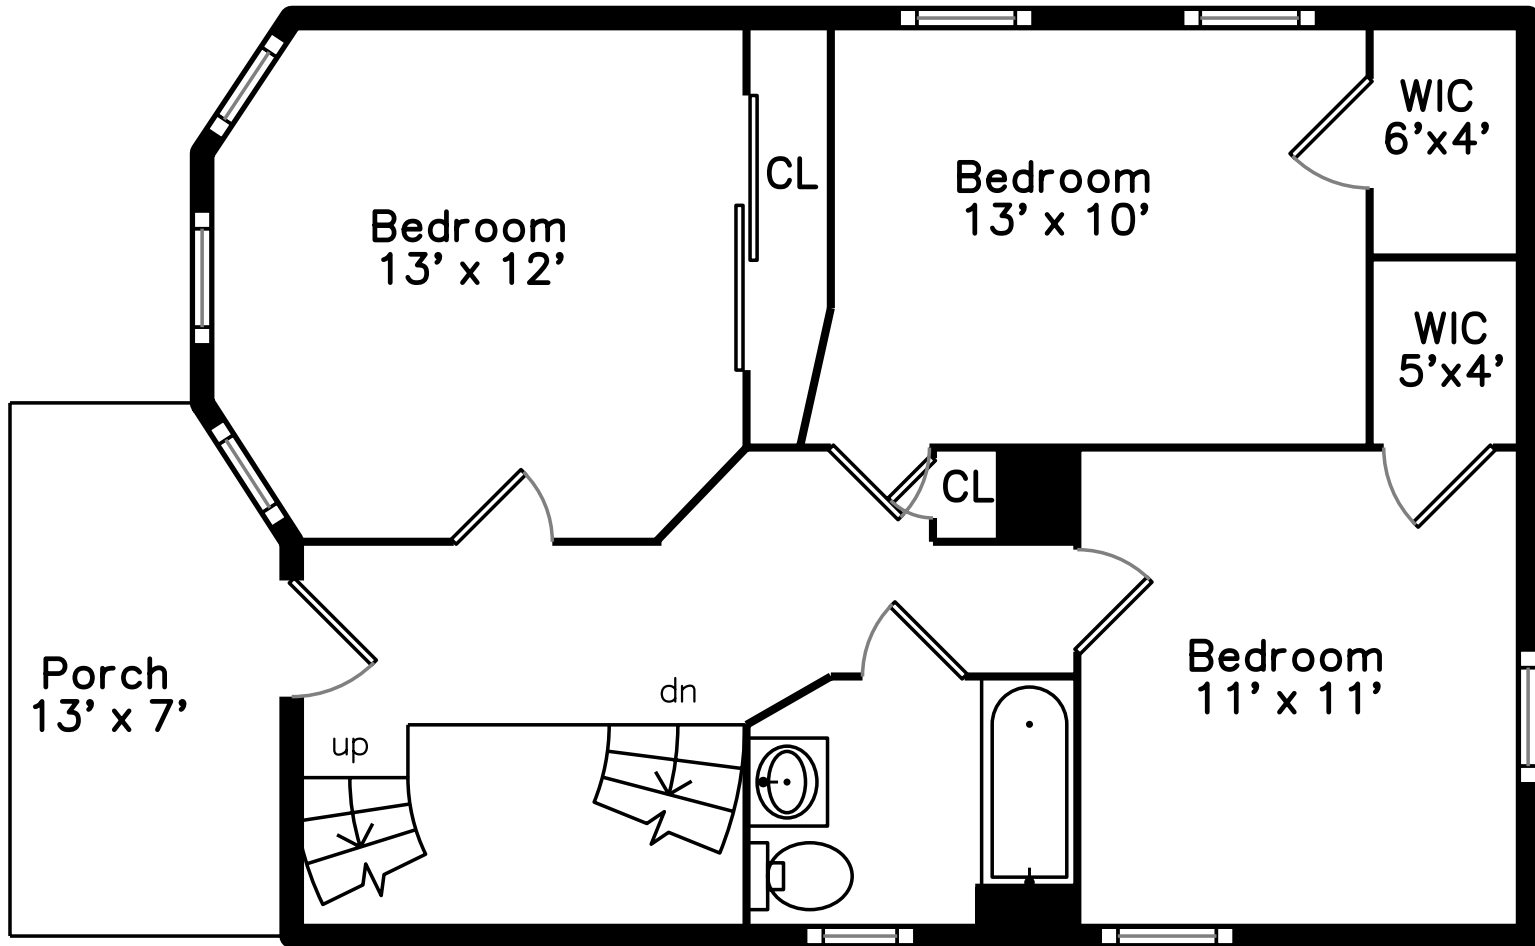

Top

Upper

Main

**9 Crown Street
Somerville, MA 02143**

PicturePlan by  vis-home

Measurements may not be 100% accurate.
Floor plans are provided for convenience only.
Room sizes are not used to calculate area.

Top

Upper

Main

Outside

Outside

Outside

Dining Room

Dining Room

Living Room

Living Room

Living Room

Living Room

Living Room

Living Room

Kitchen

Kitchen

Bedroom

Bedroom

Bathroom

Porch

Master Bedroom

Bedroom

Bedroom