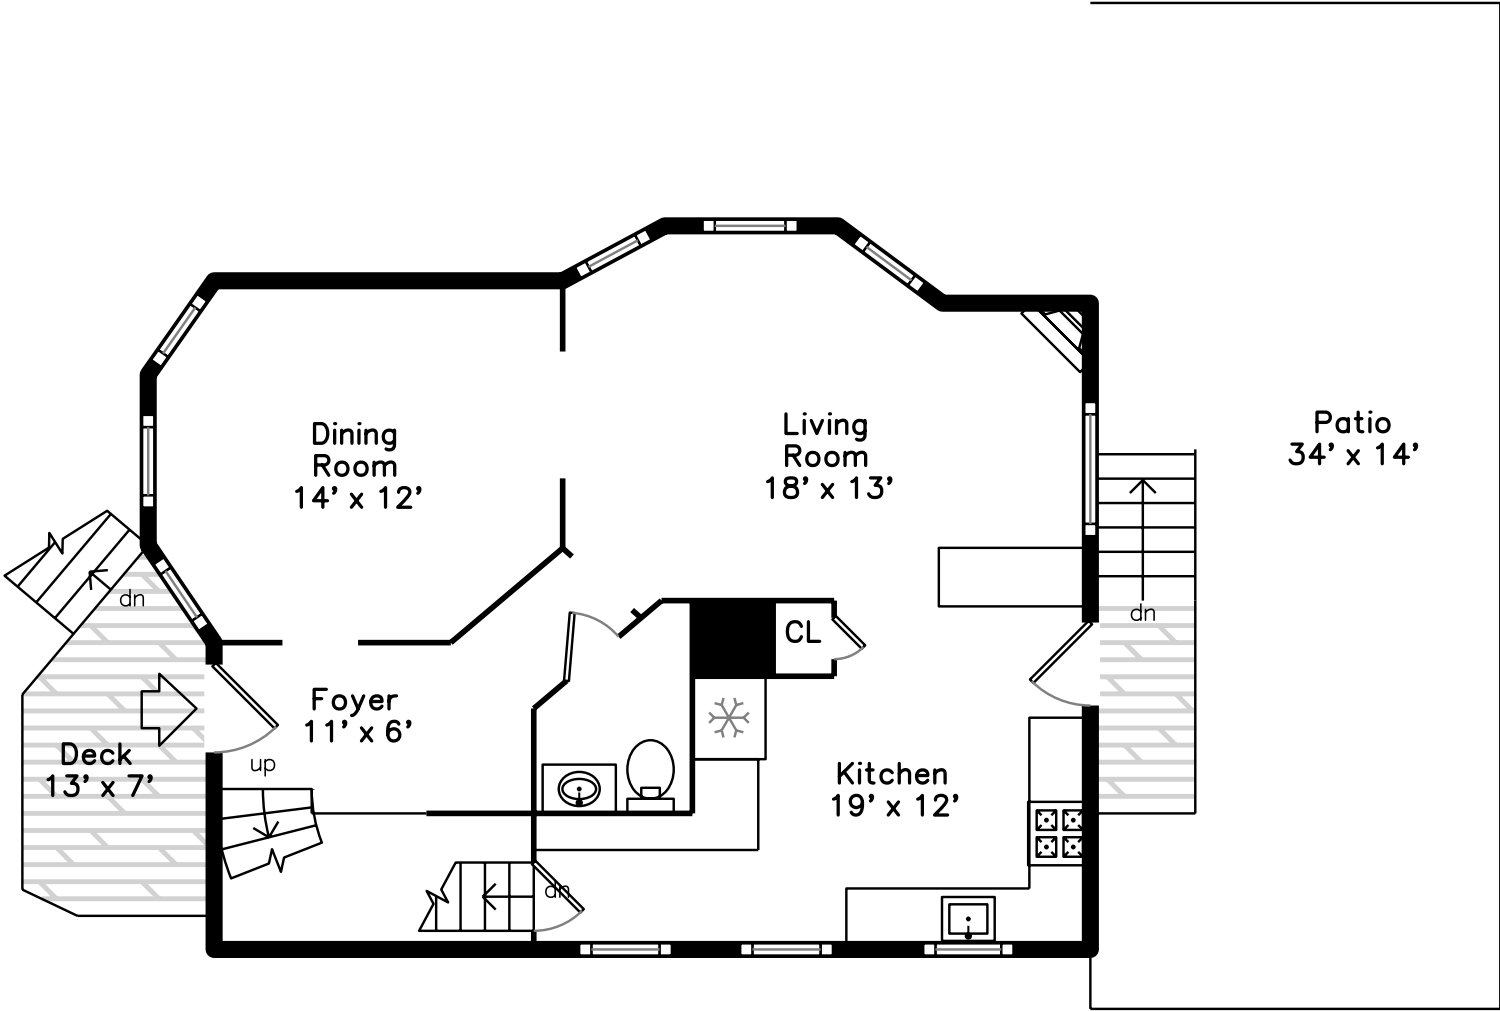

Top

Upper

Main

**9 Crown Street
Somerville, MA 02143**

PicturePlan by  vis-home

Measurements may not be 100% accurate.
Floor plans are provided for convenience only.
Room sizes are not used to calculate area.

Top

Upper

Main

Outside

Outside

Outside

Dining Room

Dining Room

Living Room

Living Room

Living Room

Living Room

Living Room

Living Room

Kitchen

Kitchen

Kitchen

Kitchen

Bathroom

Patio

Patio

Hall

Bedroom

Bedroom