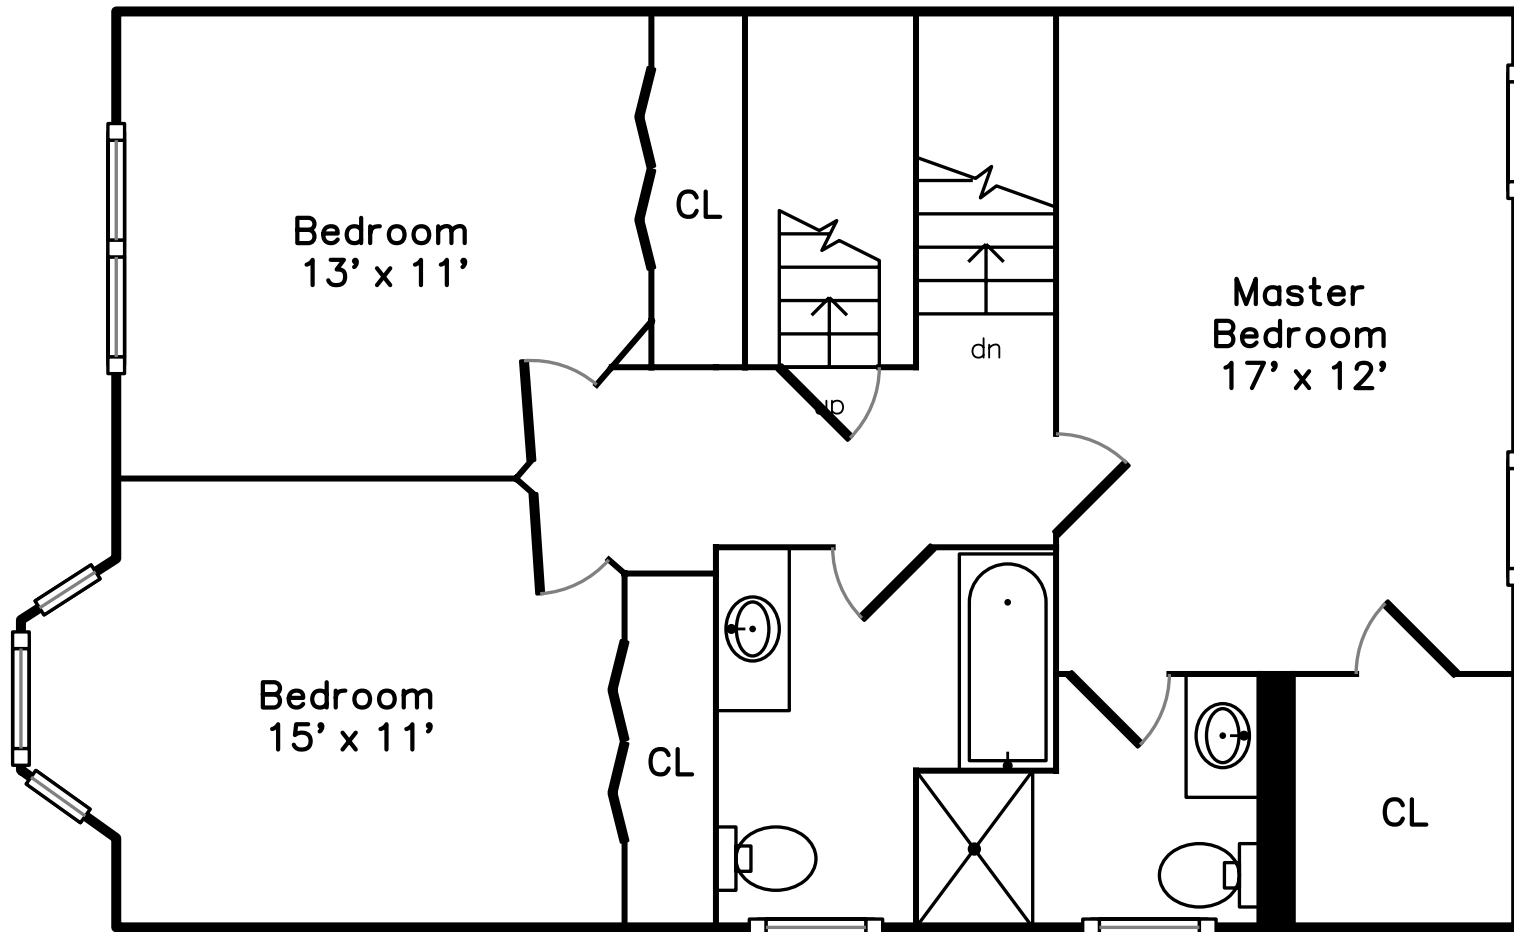

Top

Attic:

Main

Upper

117 Pinehurst Avenue
Billerica, MA 01821

PicturePlan(tm) by Vis-Home(C) 2016
Measurements may not be 100% accurate.
Floor plans are provided for convenience only.
Room sizes are not used to calculate area.

Top

Attic:

Upper

Main

Outside

Outside

Outside

Living Room

Living Room

Living Room

Dining Room

Dining Room

Kitchen

Kitchen

Kitchen

Bathroom

Deck

Deck

Master Bedroom

Master Bedroom

Master Bathroom

Bedroom

Bedroom

Bedroom