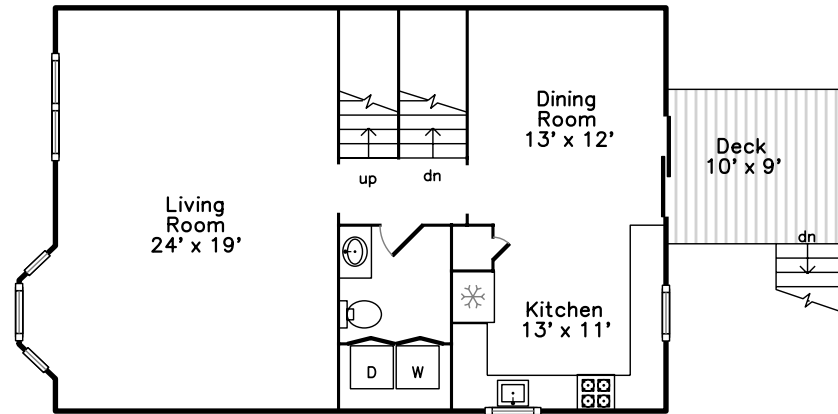

Top

Attic:

Main

Upper

117 Pinehurst Avenue
Billerica, MA 01821

PicturePlan(tm) by Vis-Home(C) 2016
Measurements may not be 100% accurate.
Floor plans are provided for convenience only.
Room sizes are not used to calculate area.

Top

Attic:

Upper

Main

Outside

Outside

Outside

Living Room

Living Room

Living Room

Dining Room

Dining Room

Kitchen

Kitchen

Kitchen

Bathroom

Deck

Deck

Master Bedroom

Master Bedroom

Master Bathroom

Bedroom

Bedroom

Bedroom