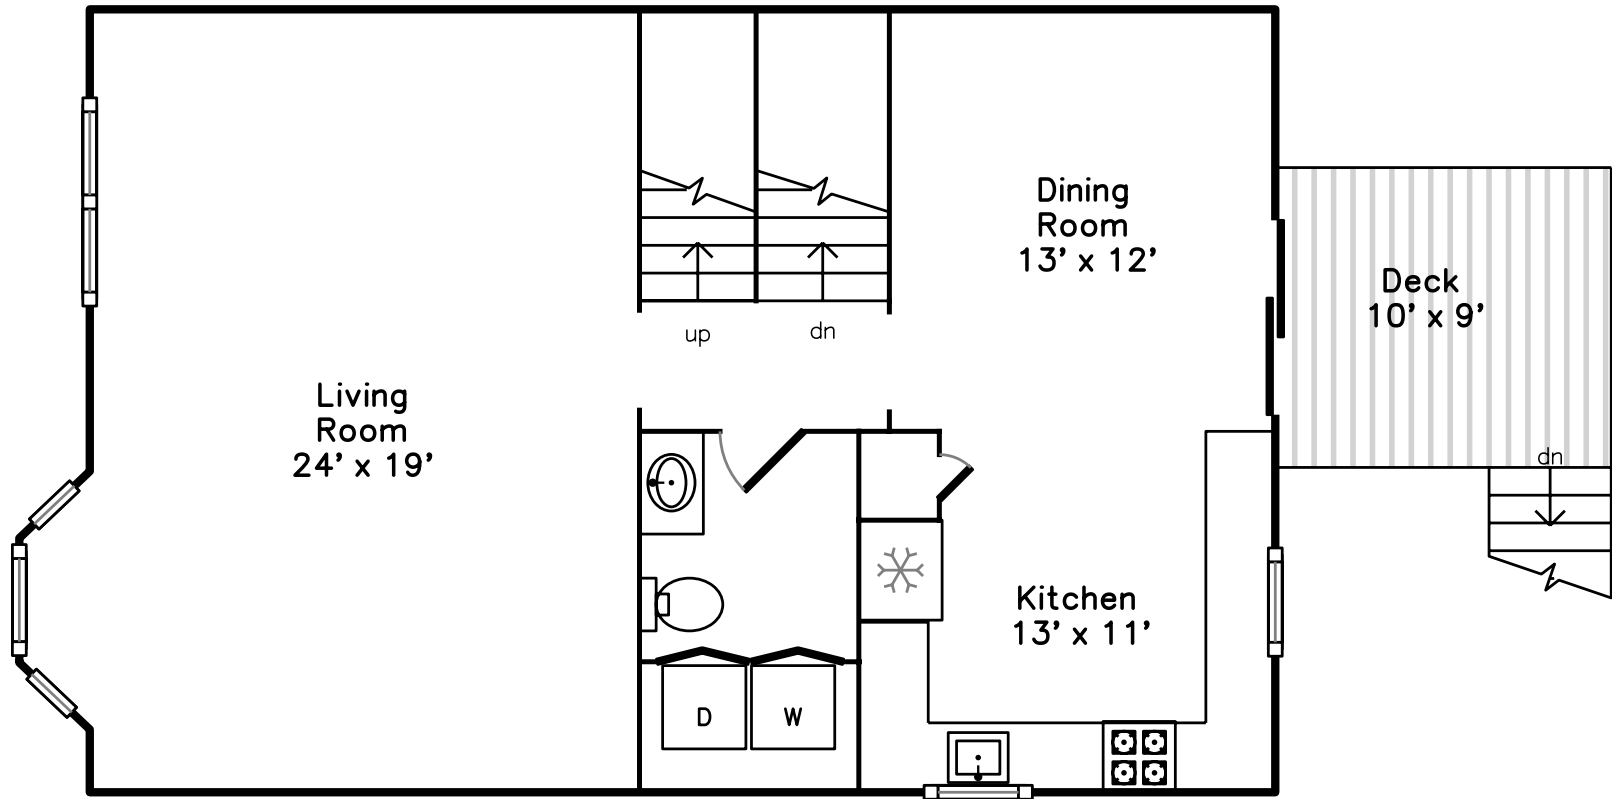

Top

Attic:

Main

Upper

117 Pinehurst Avenue
Billerica, MA 01821

PicturePlan(tm) by Vis-Home(C) 2016
Measurements may not be 100% accurate.
Floor plans are provided for convenience only.
Room sizes are not used to calculate area.

Top

Attic:

Upper

Main

Outside

Outside

Outside

Living Room

Living Room

Living Room

Dining Room

Dining Room

Kitchen

Kitchen

Kitchen

Bathroom

Deck

Deck

Master Bedroom

Master Bedroom

Master Bathroom

Bedroom

Bedroom

Bedroom