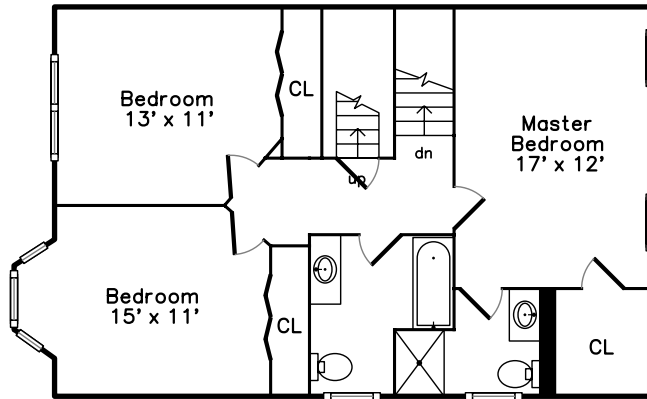

Top

Attic:

Main

Upper

117 Pinehurst Avenue
Billerica, MA 01821

PicturePlan(tm) by Vis-Home(C) 2016
Measurements may not be 100% accurate.
Floor plans are provided for convenience only.
Room sizes are not used to calculate area.

Top

Attic:

Upper

Main

Outside

Outside

Outside

Living Room

Living Room

Living Room

Dining Room

Dining Room

Kitchen

Kitchen

Kitchen

Bathroom

Deck

Deck

Master Bedroom

Master Bedroom

Master Bathroom

Bedroom

Bedroom

Bedroom