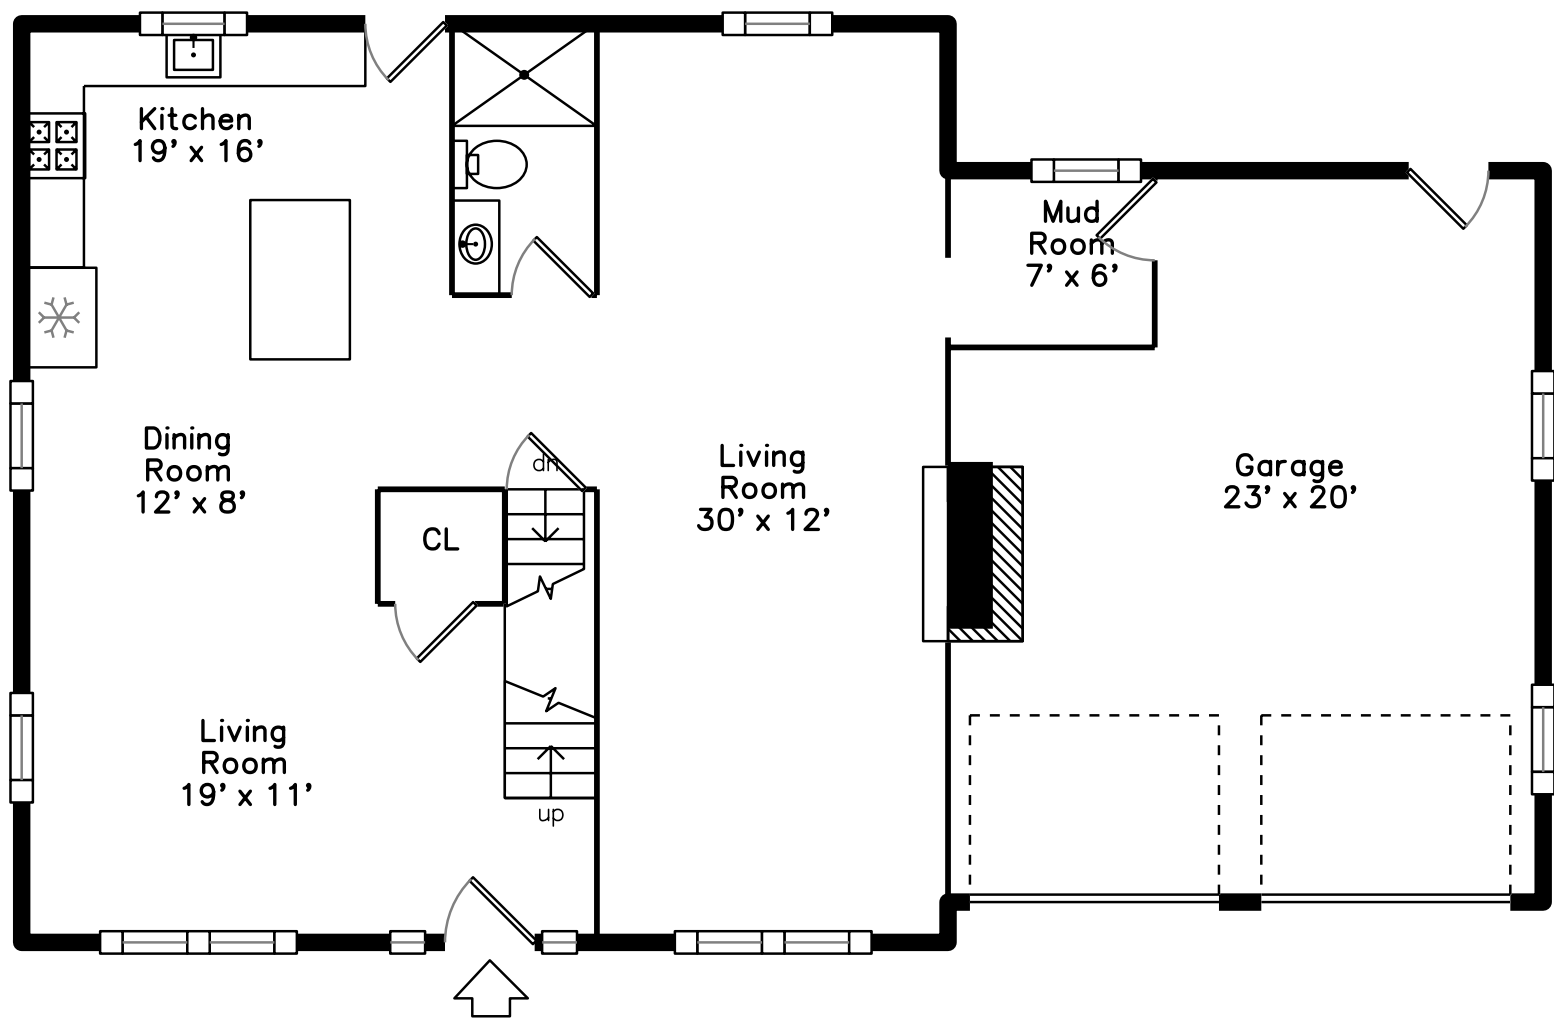

Top

Main

Upper

207 Mountain Avenue
Arlington, MA 02474

PicturePlan by  vis-home

Measurements may not be 100% accurate.
Floor plans are provided for convenience only.
Room sizes are not used to calculate area.

Top

Upper

Main

Outside

Outside

Outside

Outside

Outside

Outside

Living Room

Living Room

Living Room

Living Room

Living Room

Living Room

Kitchen

Kitchen

Dining Room

Mud Room

Bathroom

Garage

Bedroom

Bedroom

Bedroom