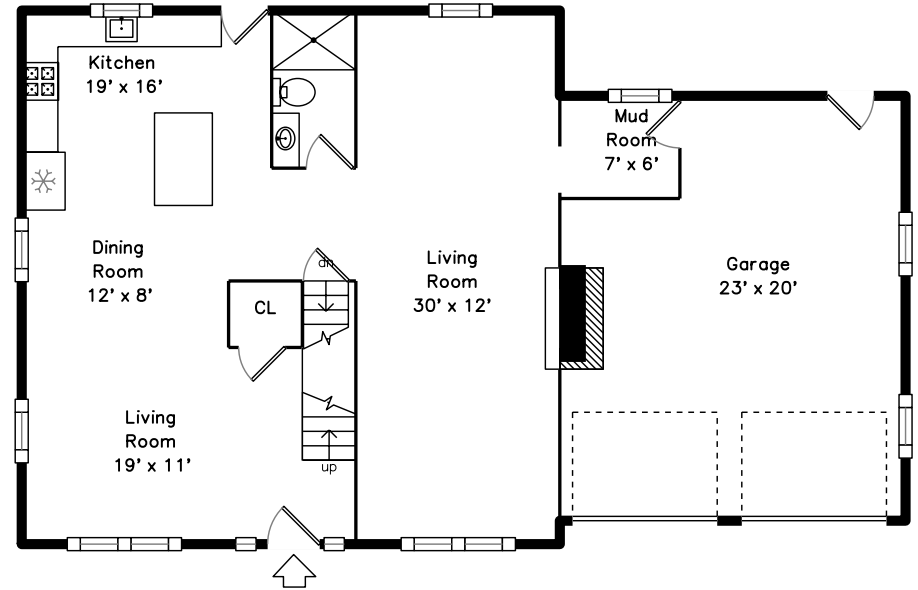

Top

Main

Upper

207 Mountain Avenue
Arlington, MA 02474

PicturePlan by  vis-home

Measurements may not be 100% accurate.
Floor plans are provided for convenience only.
Room sizes are not used to calculate area.

Top

Upper

Main

Outside

Outside

Outside

Outside

Outside

Outside

Living Room

Living Room

Living Room

Living Room

Living Room

Living Room

Kitchen

Kitchen

Dining Room

Mud Room

Bathroom

Garage

Bedroom

Bedroom

Bedroom