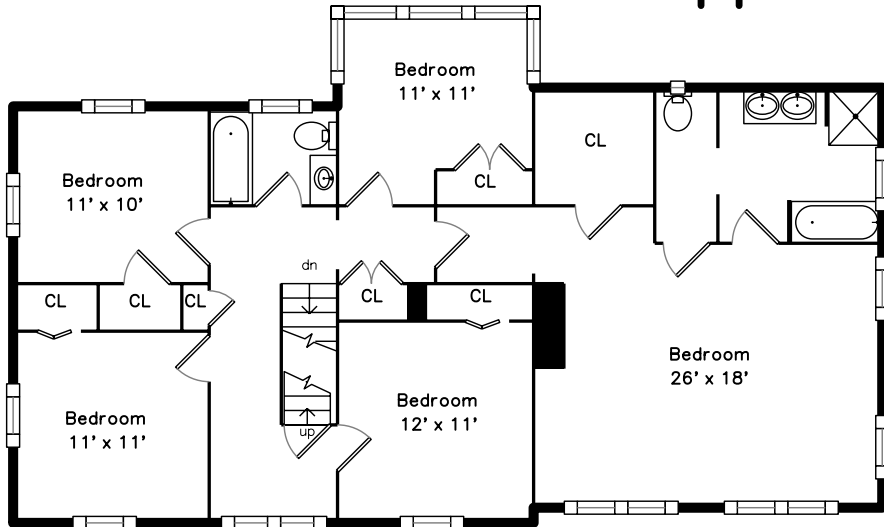

Top

Main

Upper

207 Mountain Avenue
Arlington, MA 02474

PicturePlan by  vis-home

Measurements may not be 100% accurate.
Floor plans are provided for convenience only.
Room sizes are not used to calculate area.

Top

Upper

Main

Outside

Outside

Outside

Outside

Outside

Outside

Living Room

Living Room

Living Room

Living Room

Living Room

Living Room

Kitchen

Kitchen

Dining Room

Mud Room

Bathroom

Garage

Bedroom

Bedroom

Bedroom