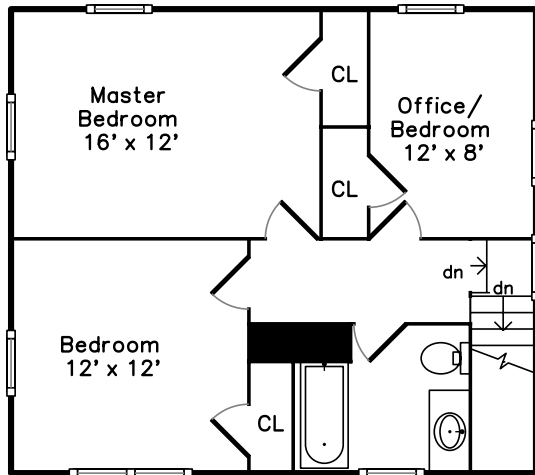

## Upper

## Main

**155 W Spruce St  
Milford, MA 01757**

PicturePlan(tm) by Vis-Home(C) 2016  
Measurements may not be 100% accurate.  
Floor plans are provided for convenience only.  
Room sizes are not used to calculate area.

# Upper

Living Room

Dining Room

Dining Room

Kitchen

Kitchen

Kitchen

Master Bedroom

Bedroom