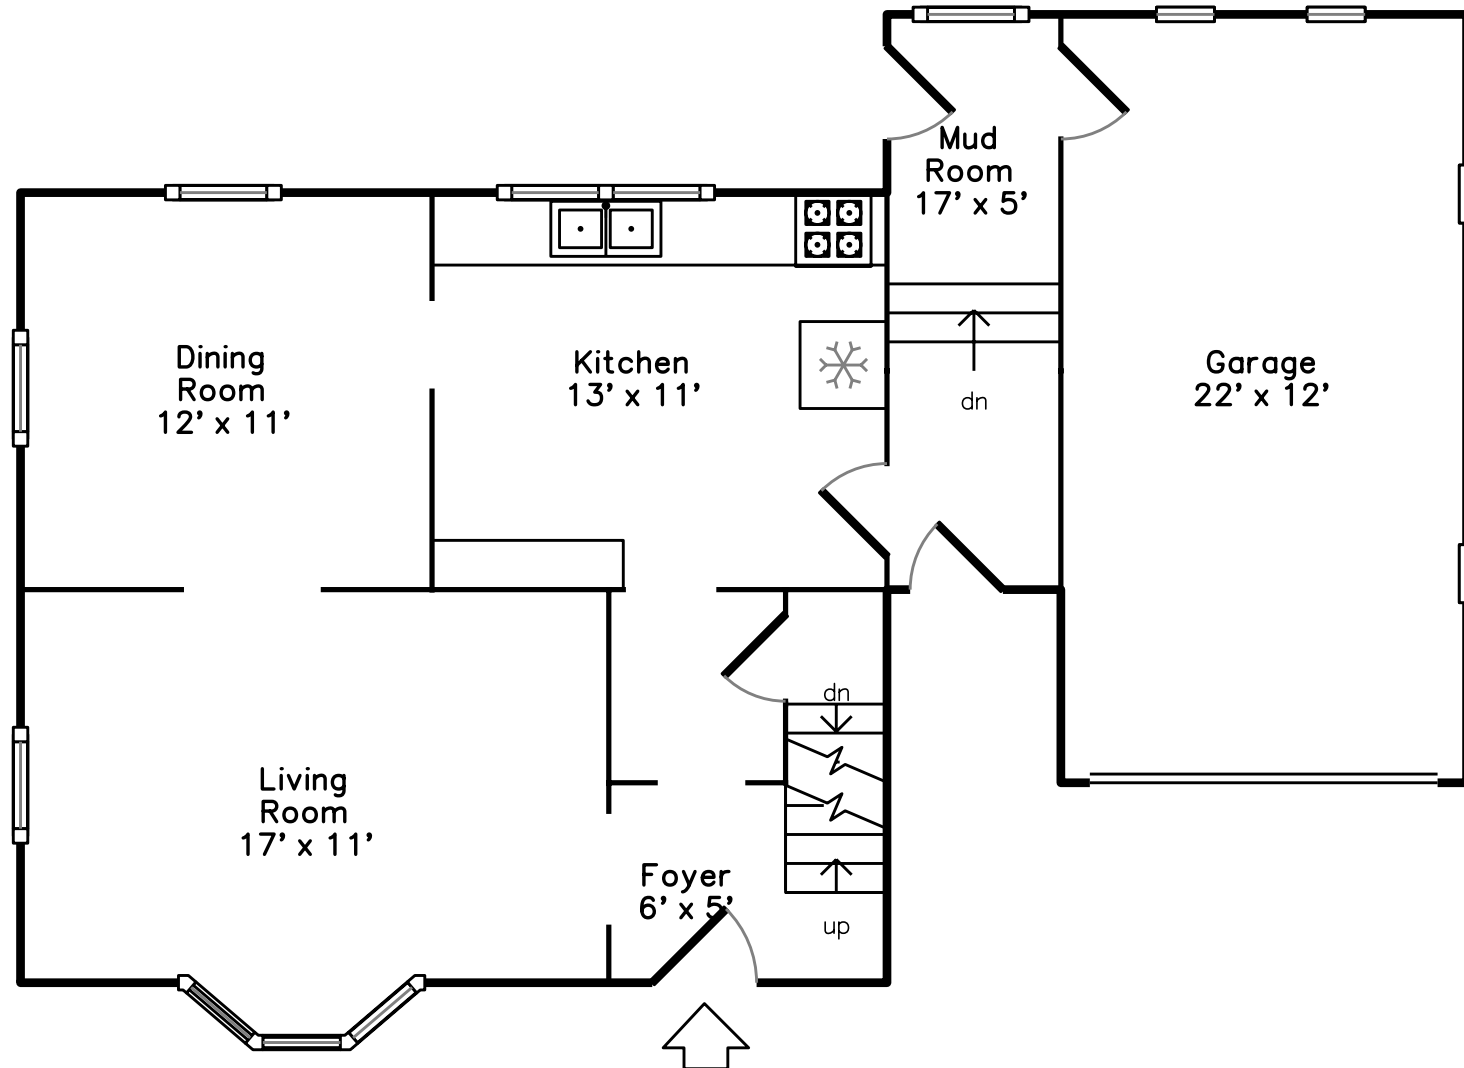

## Main

**155 W Spruce St  
Milford, MA 01757**

PicturePlan(tm) by Vis-Home(C) 2016  
Measurements may not be 100% accurate.  
Floor plans are provided for convenience only.  
Room sizes are not used to calculate area.

# Upper

# Main

Outside

Outside

Outside

Outside

Outside

Outside

Living Room

Living Room

Dining Room

Dining Room

Kitchen

Kitchen

Kitchen

Master Bedroom

Bedroom