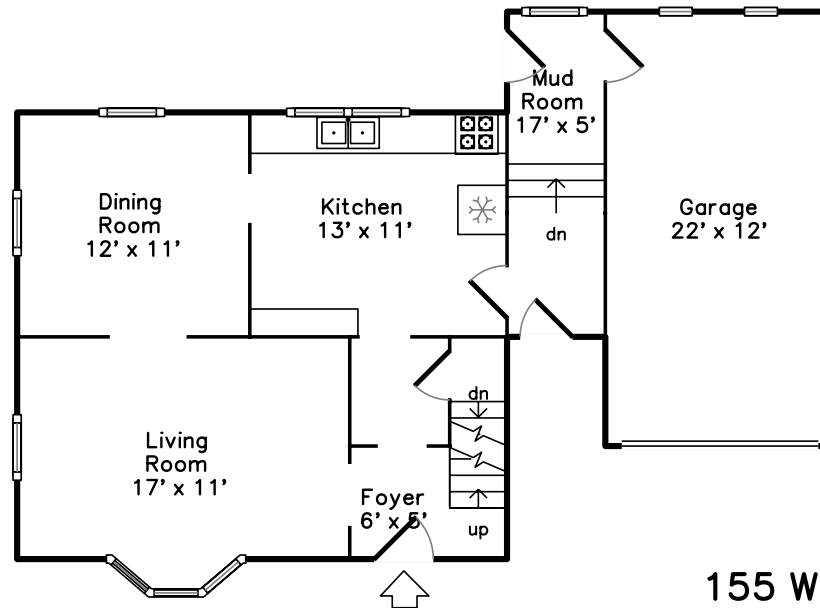

## Upper

## Main

**155 W Spruce St  
Milford, MA 01757**

PicturePlan(tm) by Vis-Home(C) 2016  
Measurements may not be 100% accurate.  
Floor plans are provided for convenience only.  
Room sizes are not used to calculate area.

# Upper

Living Room

Dining Room

Dining Room

Kitchen

Kitchen

Kitchen

Master Bedroom

Bedroom