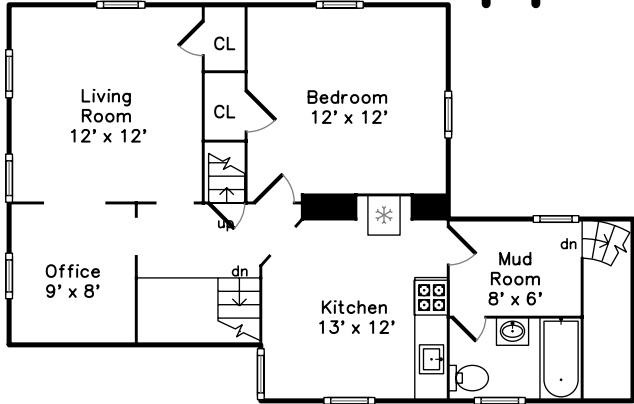

# Upper

# Main

**493 Medford Street  
Somerville, MA 02145**

PicturePlan(tm) by Vis-Home(C) 2016  
Measurements may not be 100% accurate.  
Floor plans are provided for convenience only.  
Room sizes are not used to calculate area.

Kitchen

Bedroom

Bedroom

Living Room

Living Room

Kitchen

Kitchen

Kitchen

Bedroom

Bedroom

Bathroom

Bedroom

Recreation Room