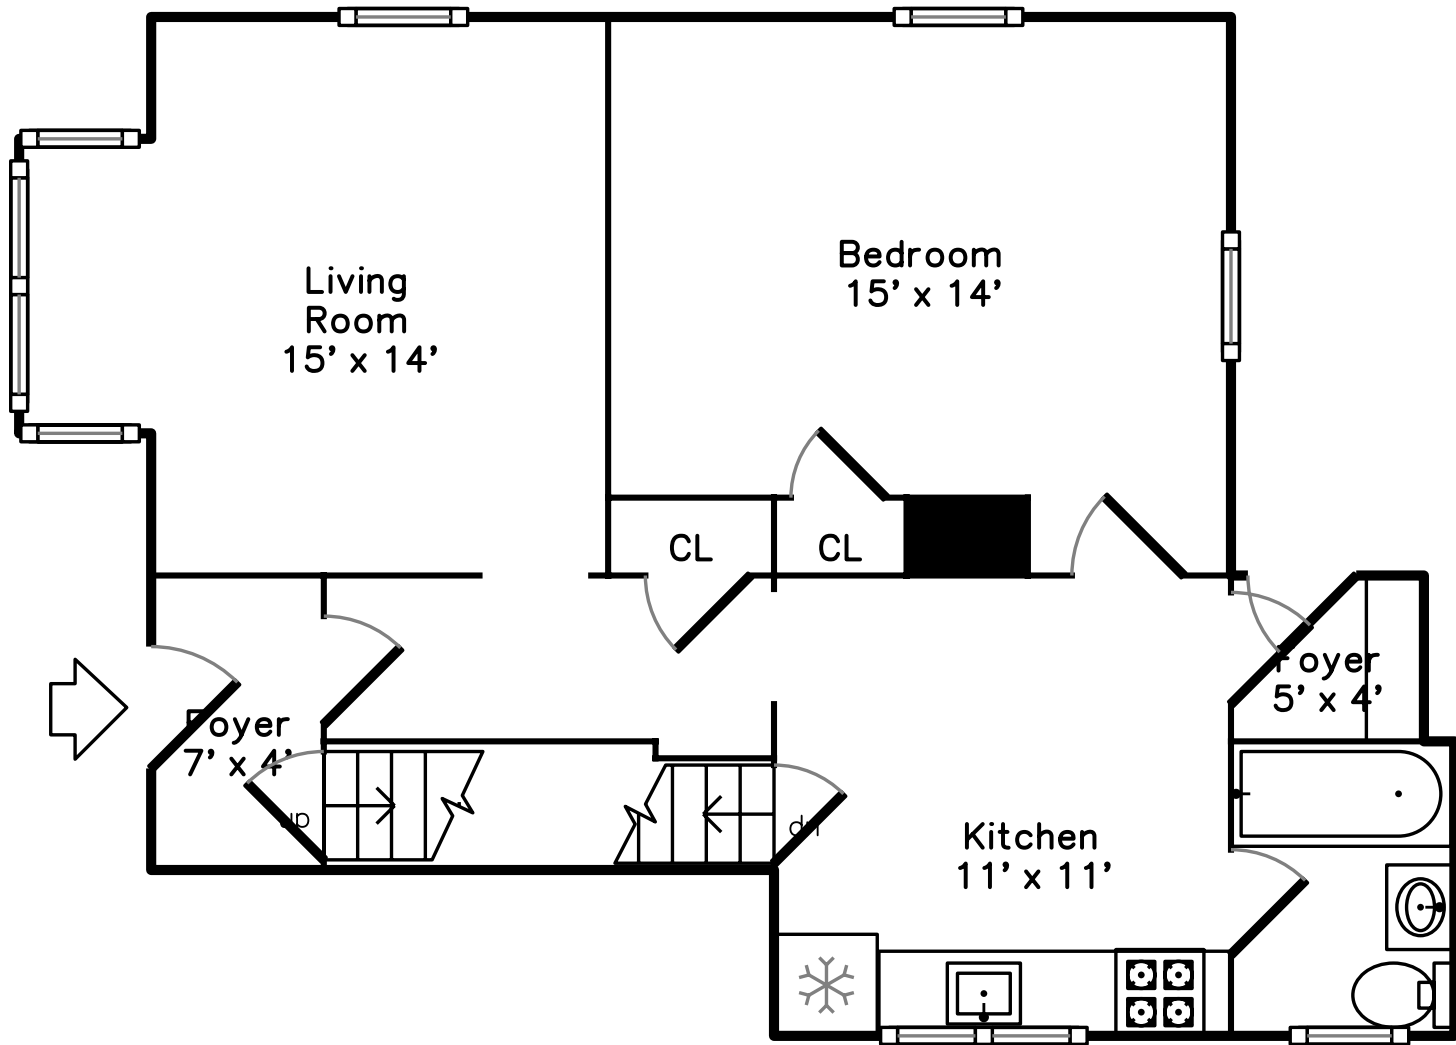

# Main

**493 Medford Street  
Somerville, MA 02145**

PicturePlan(tm) by Vis-Home(C) 2016  
Measurements may not be 100% accurate.  
Floor plans are provided for convenience only.  
Room sizes are not used to calculate area.

# Main

Outside

Outside

Outside

Outside

Living Room

Living Room

Kitchen

Kitchen

Bedroom

Bedroom

Living Room

Living Room

Kitchen

Kitchen

Kitchen

Bedroom

Bedroom

Bathroom

Bedroom

Recreation Room