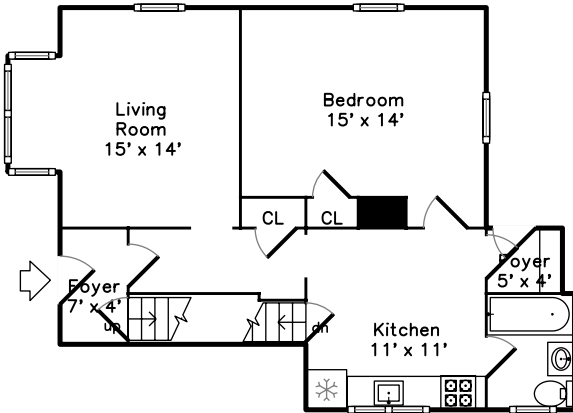

# Upper

# Main

**493 Medford Street  
Somerville, MA 02145**

PicturePlan(tm) by Vis-Home(C) 2016  
Measurements may not be 100% accurate.  
Floor plans are provided for convenience only.  
Room sizes are not used to calculate area.

Kitchen

Bedroom

Bedroom

Living Room

Living Room

Kitchen

Kitchen

Kitchen

Bedroom

Bedroom

Bathroom

Bedroom

Recreation Room