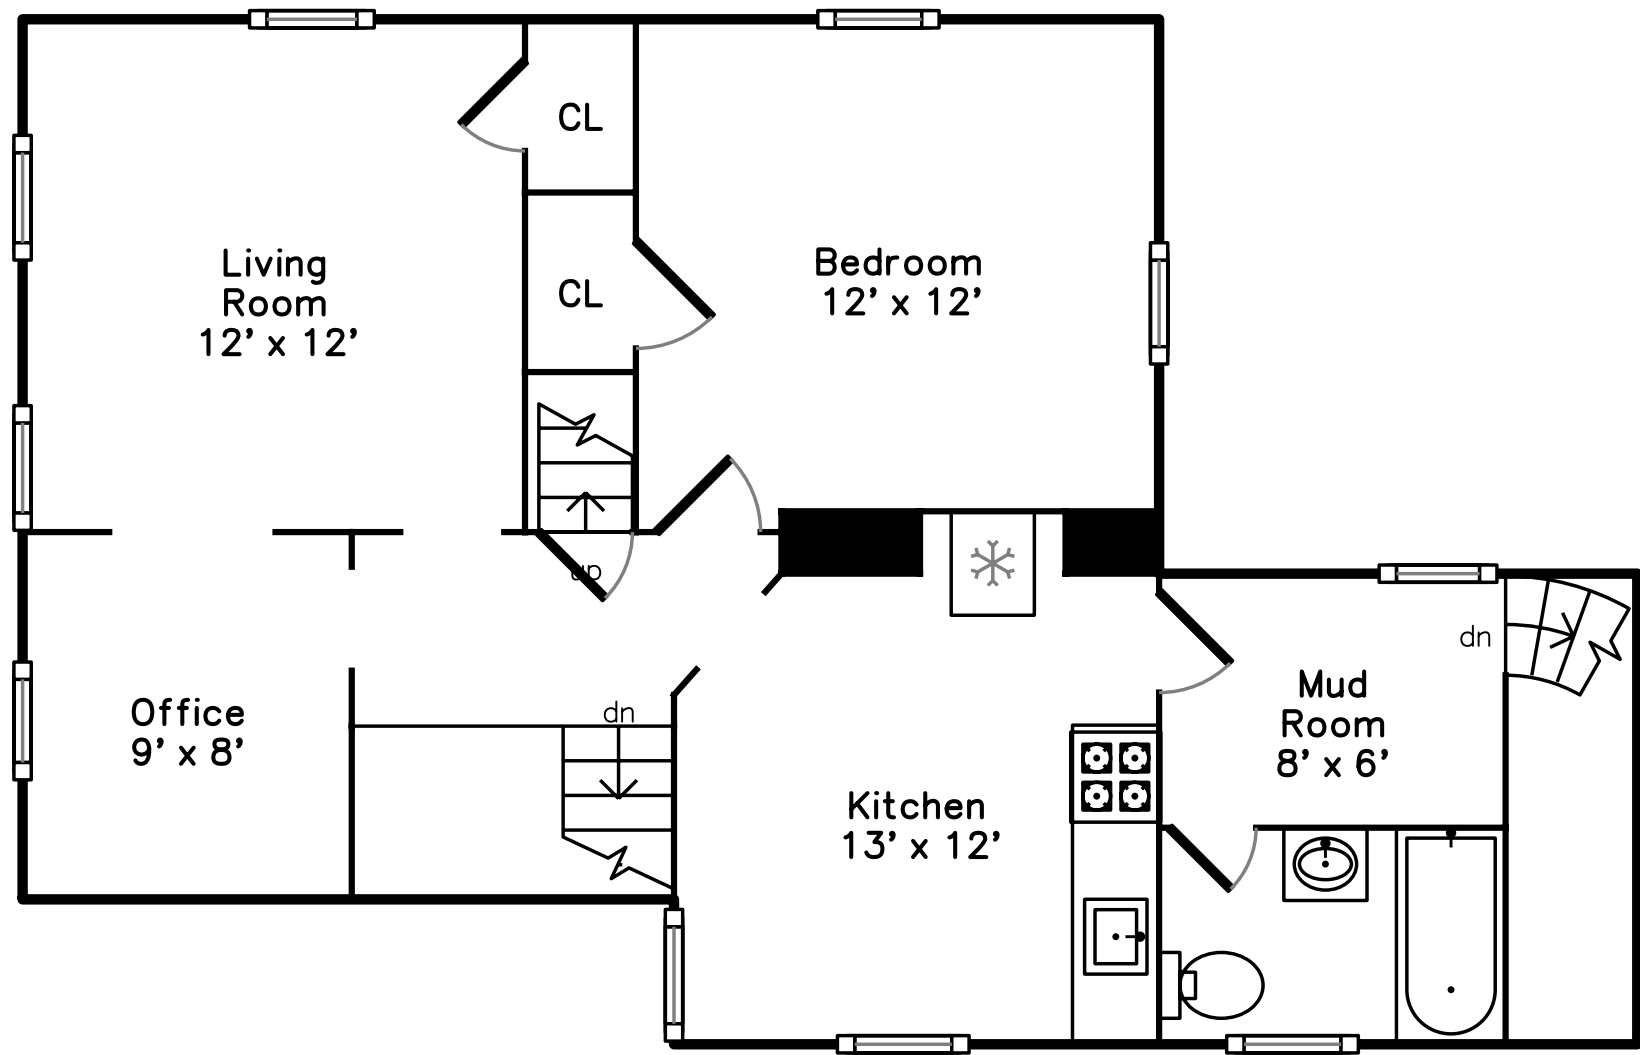

# Main

**493 Medford Street  
Somerville, MA 02145**

PicturePlan(tm) by Vis-Home(C) 2016  
Measurements may not be 100% accurate.  
Floor plans are provided for convenience only.  
Room sizes are not used to calculate area.

# Main

Outside

Outside

Outside

Outside

Living Room

Living Room

Kitchen

Kitchen

Bedroom

Bedroom

Living Room

Living Room

Kitchen

Kitchen

Kitchen

Bedroom

Bedroom

Bathroom

Bedroom

Recreation Room