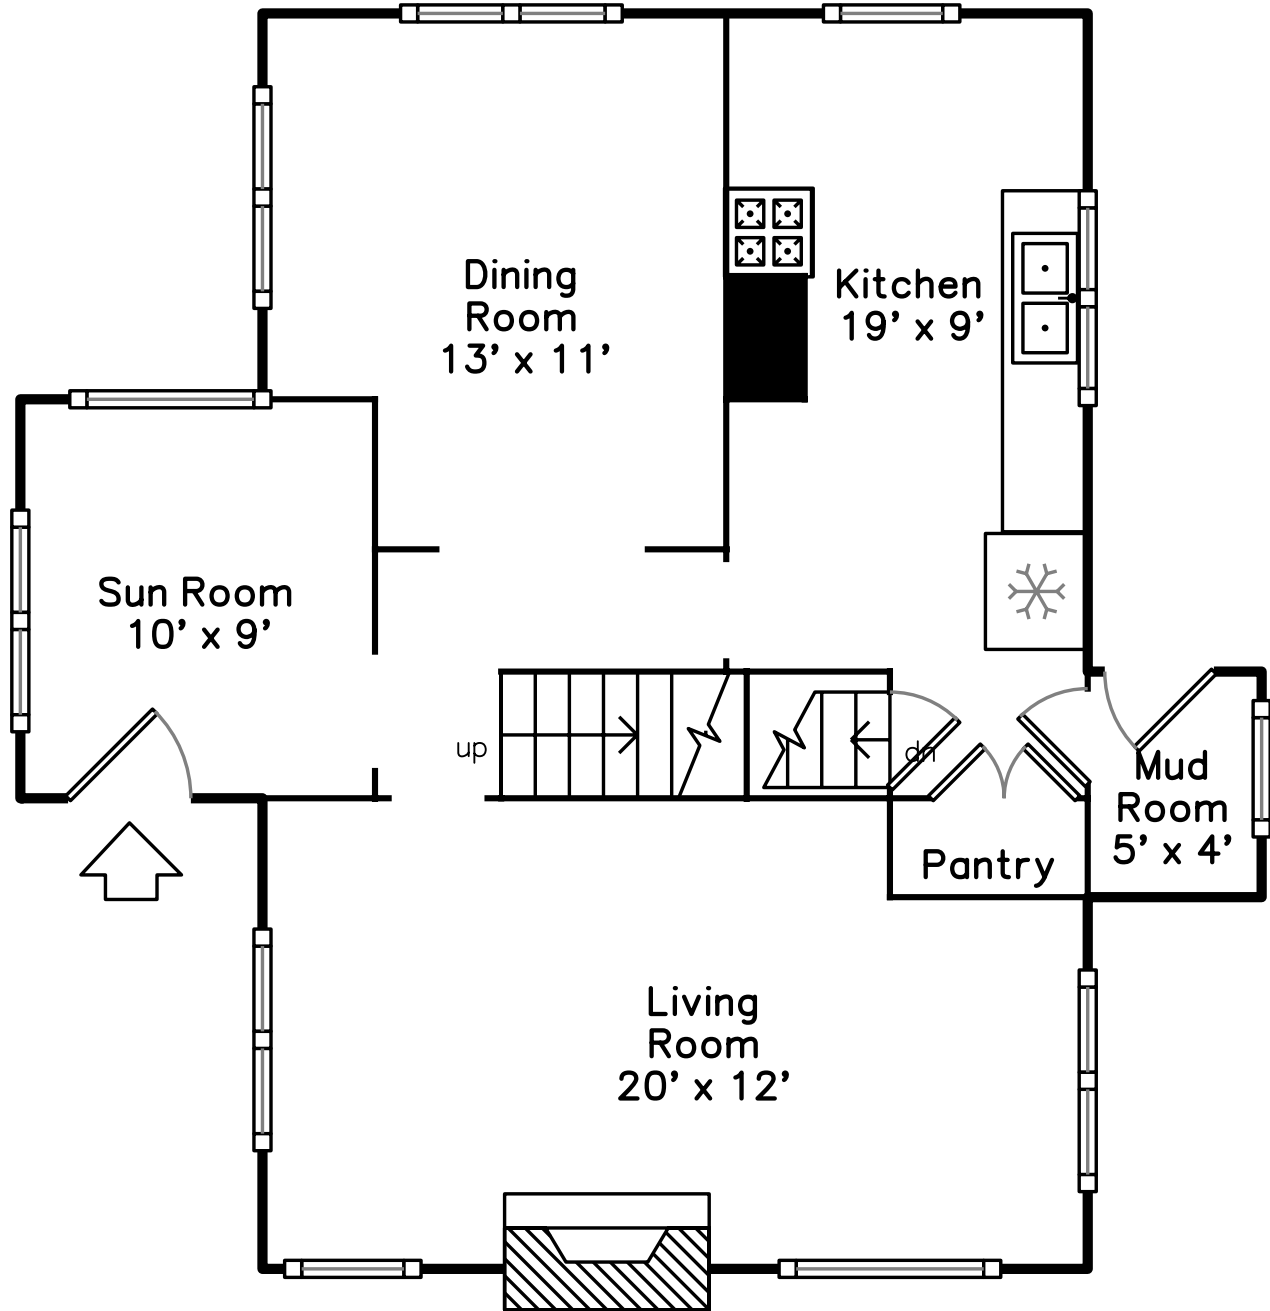

Upper

Main

**190 Brooks Street
Medford, MA 02155**

PicturePlan(tm) by Vis-Home(C) 2016
Measurements may not be 100% accurate.
Floor plans are provided for convenience only.
Room sizes are not used to calculate area.

Upper

Main

3D View – TopDown

3D View – TopDown