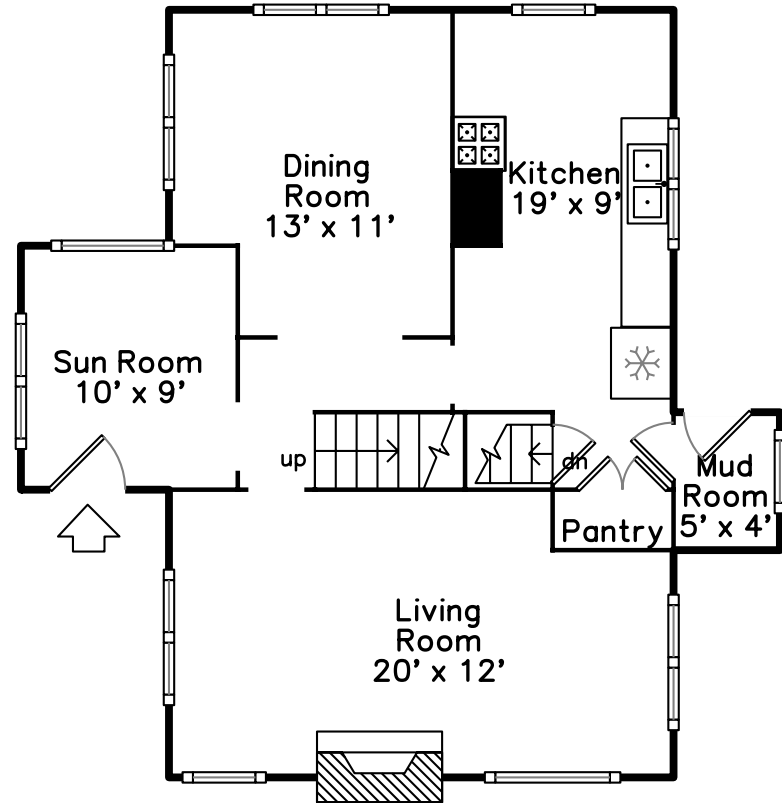

Upper

Main

**190 Brooks Street
Medford, MA 02155**

PicturePlan(tm) by Vis-Home(C) 2016
Measurements may not be 100% accurate.
Floor plans are provided for convenience only.
Room sizes are not used to calculate area.

Upper

Main

3D View – TopDown

3D View – TopDown