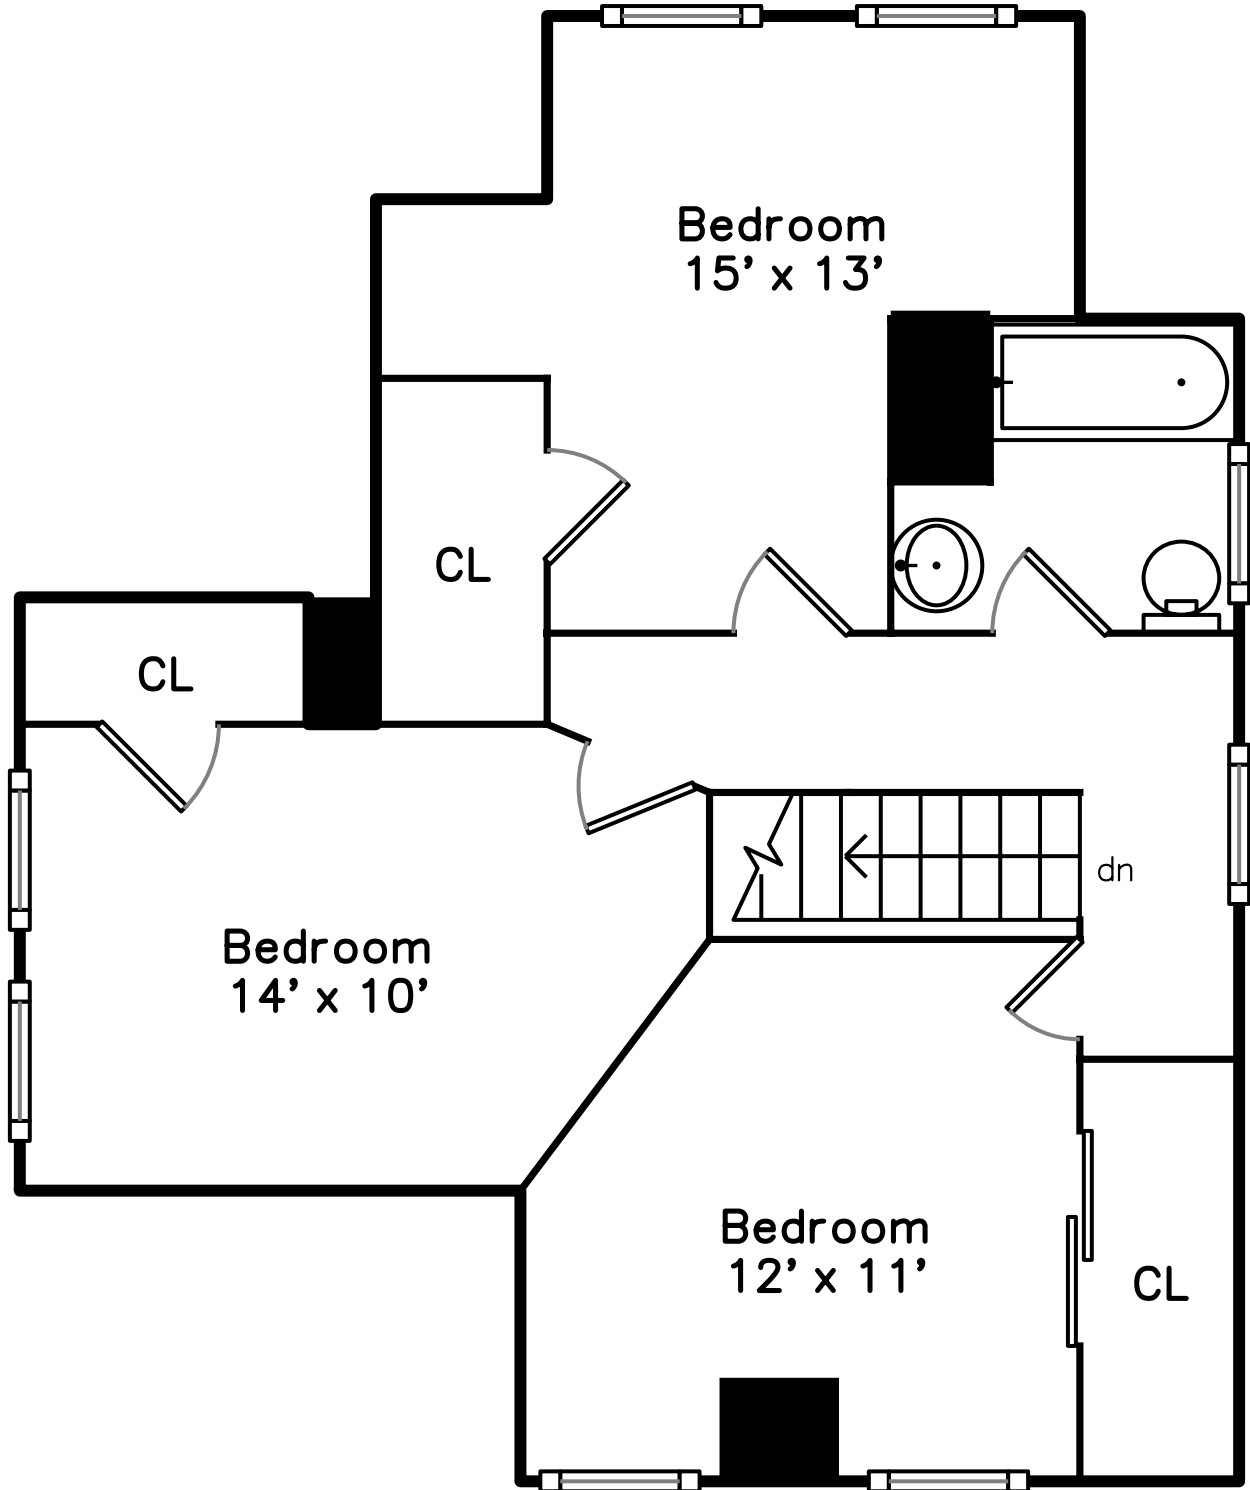

Upper

Main

**190 Brooks Street
Medford, MA 02155**

PicturePlan(tm) by Vis-Home(C) 2016
Measurements may not be 100% accurate.
Floor plans are provided for convenience only.
Room sizes are not used to calculate area.

Upper

Main

3D View – TopDown

3D View – TopDown