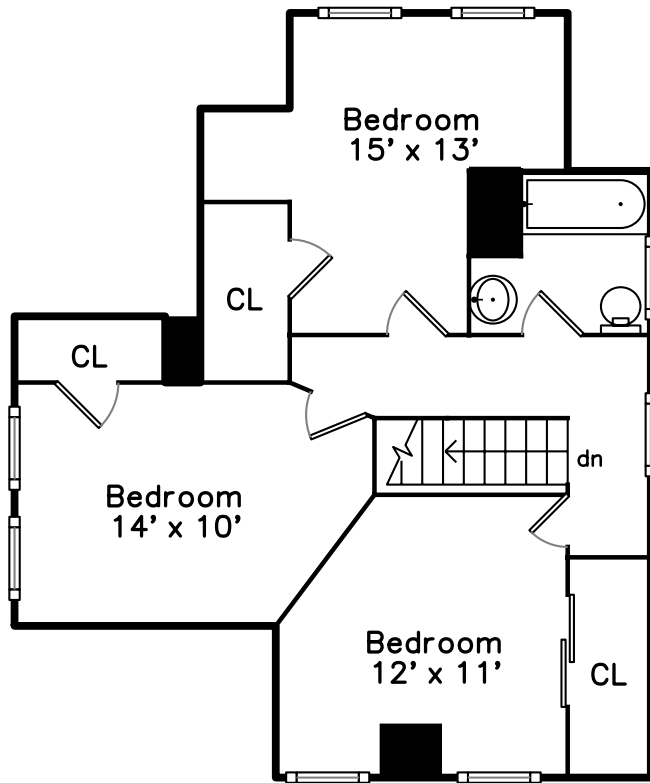

Upper

Main

**190 Brooks Street
Medford, MA 02155**

PicturePlan(tm) by Vis-Home(C) 2016
Measurements may not be 100% accurate.
Floor plans are provided for convenience only.
Room sizes are not used to calculate area.

Upper

Main

3D View – TopDown

3D View – TopDown