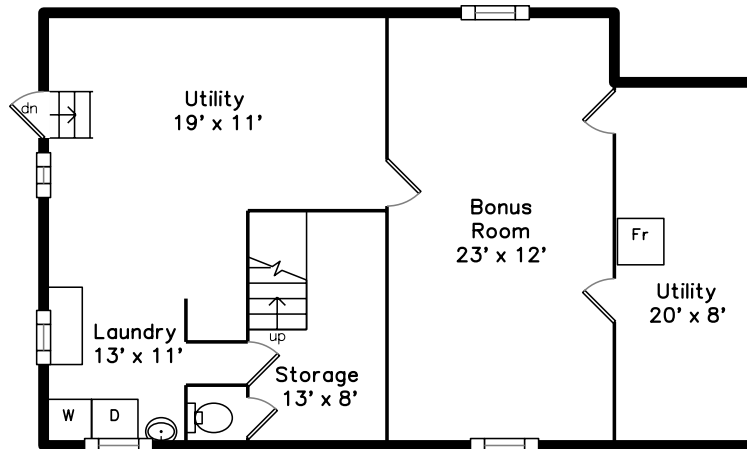

Top

Main

Upper

Basement

53-55 Trapelo Road
Belmont, MA 02478

PicturePlan by vis-home

Measurements may not be 100% accurate.

Floor plans are provided for convenience only.

Room sizes are not used to calculate area.

Top

Upper

Main

Basement

Outside

Outside

Outside