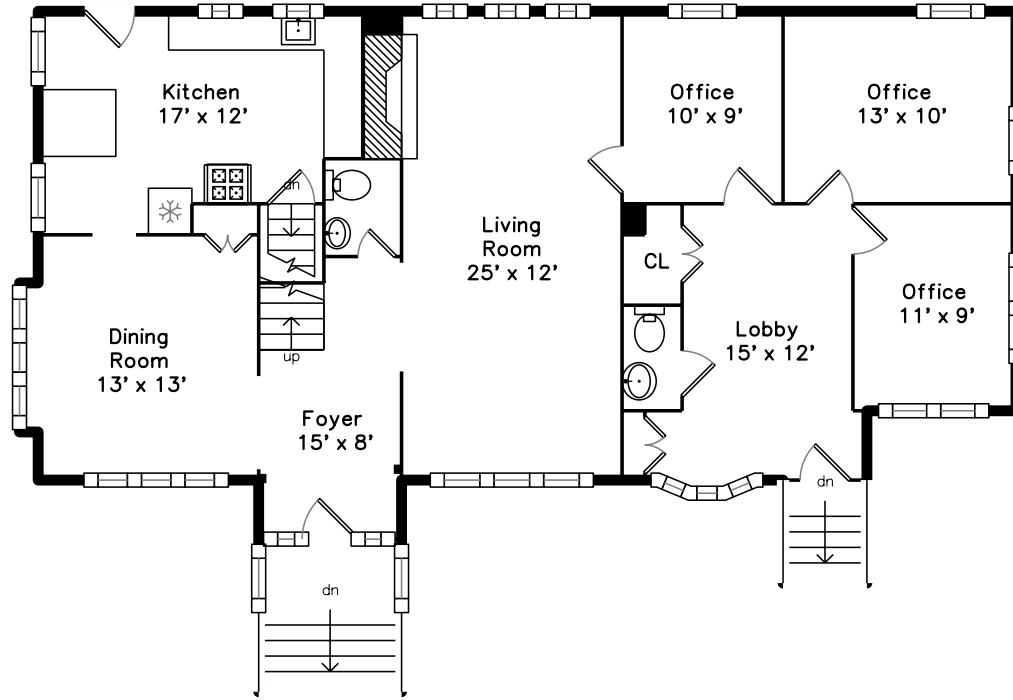

Top

Main

Upper

Basement

53-55 Trapelo Road
Belmont, MA 02478

PicturePlan by vis-home

Measurements may not be 100% accurate.

Floor plans are provided for convenience only.

Room sizes are not used to calculate area.

Top

Upper

Main

Basement

Outside

Outside

Outside

Outside

Outside

Outside

Outside

Foyer

Living Room

Living Room

Dining Room

Dining Room

Kitchen

Kitchen

Kitchen

Bathroom

Lobby

Office

Office