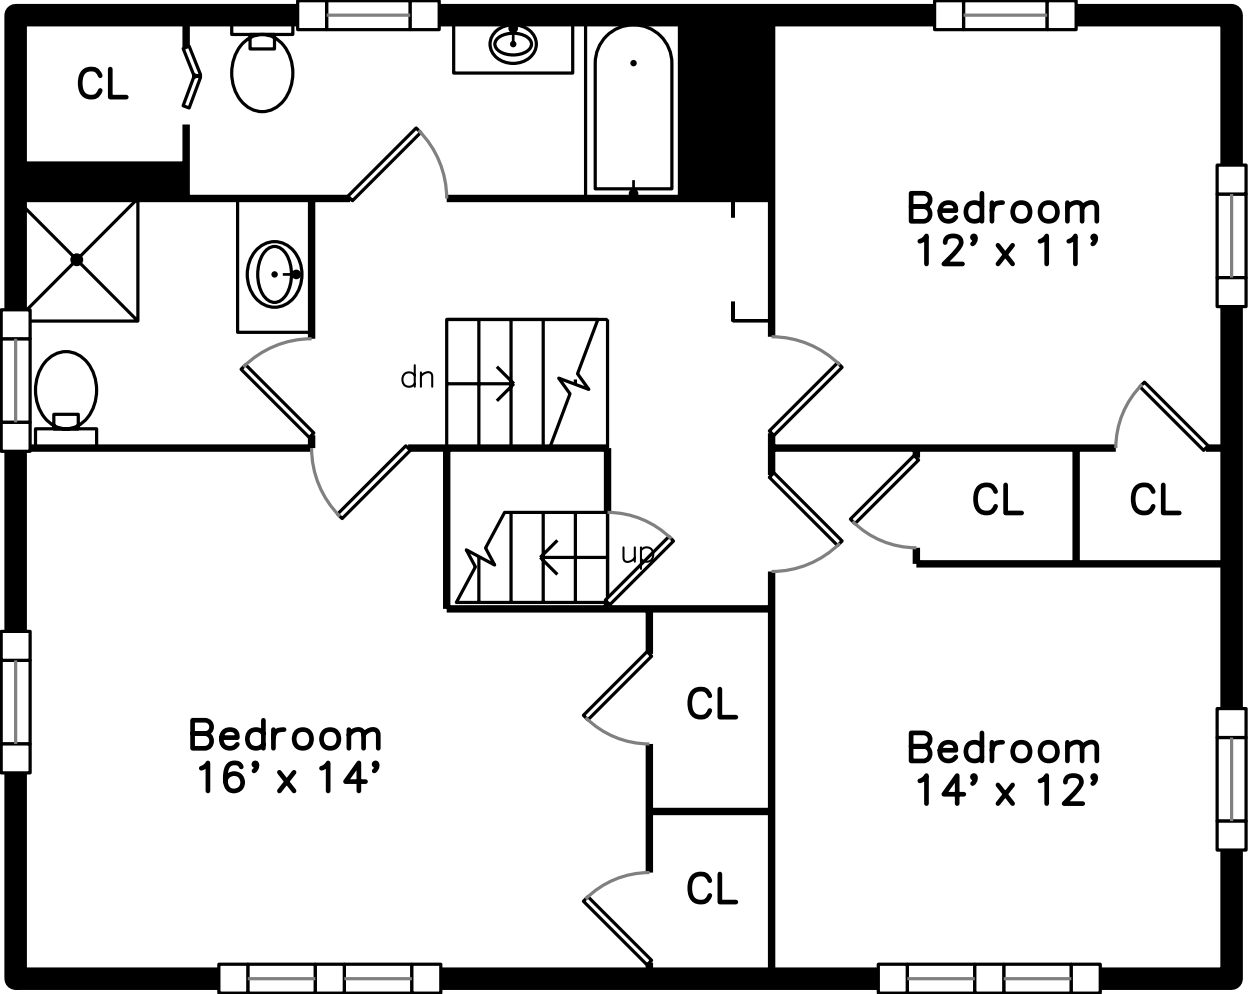

Top

Main

Upper

Basement

53-55 Trapelo Road
Belmont, MA 02478

PicturePlan by vis-home

Measurements may not be 100% accurate.

Floor plans are provided for convenience only.

Room sizes are not used to calculate area.

Top

Upper

Main

Basement

Outside

Outside

Outside

Outside

Outside

Outside

Outside

Foyer

Living Room

Living Room

Dining Room

Office

Bedroom

Bedroom

Bedroom

Bedroom

Bathroom

Bathroom