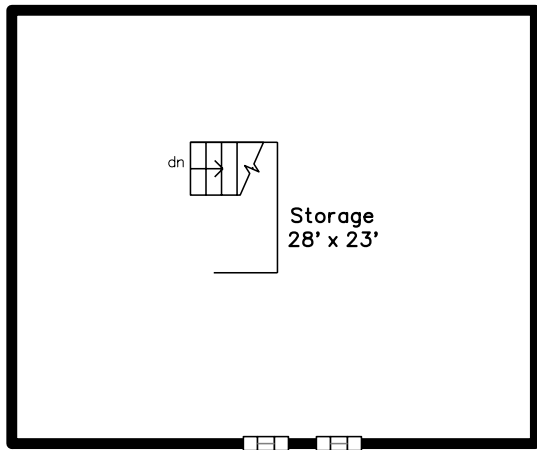

Top

Main

Upper

Basement

53-55 Trapelo Road
Belmont, MA 02478

PicturePlan by vis-home

Measurements may not be 100% accurate.

Floor plans are provided for convenience only.

Room sizes are not used to calculate area.

Top

Upper

Main

Basement

Outside

Outside

Outside