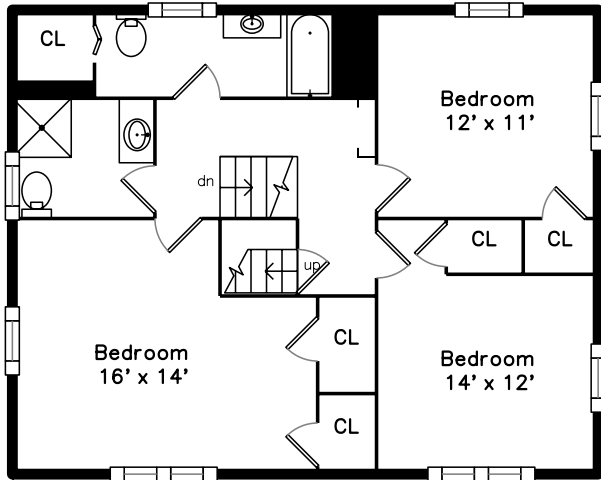

Top

Main

Upper

Basement

53-55 Trapelo Road
Belmont, MA 02478

PicturePlan by vis-home

Measurements may not be 100% accurate.

Floor plans are provided for convenience only.

Room sizes are not used to calculate area.

Top

Upper

Main

Basement

Outside

Outside

Outside

Outside

Outside

Outside

Outside

Foyer

Living Room

Living Room

Dining Room

Office

Bedroom

Bedroom

Bedroom

Bedroom

Bathroom

Bathroom