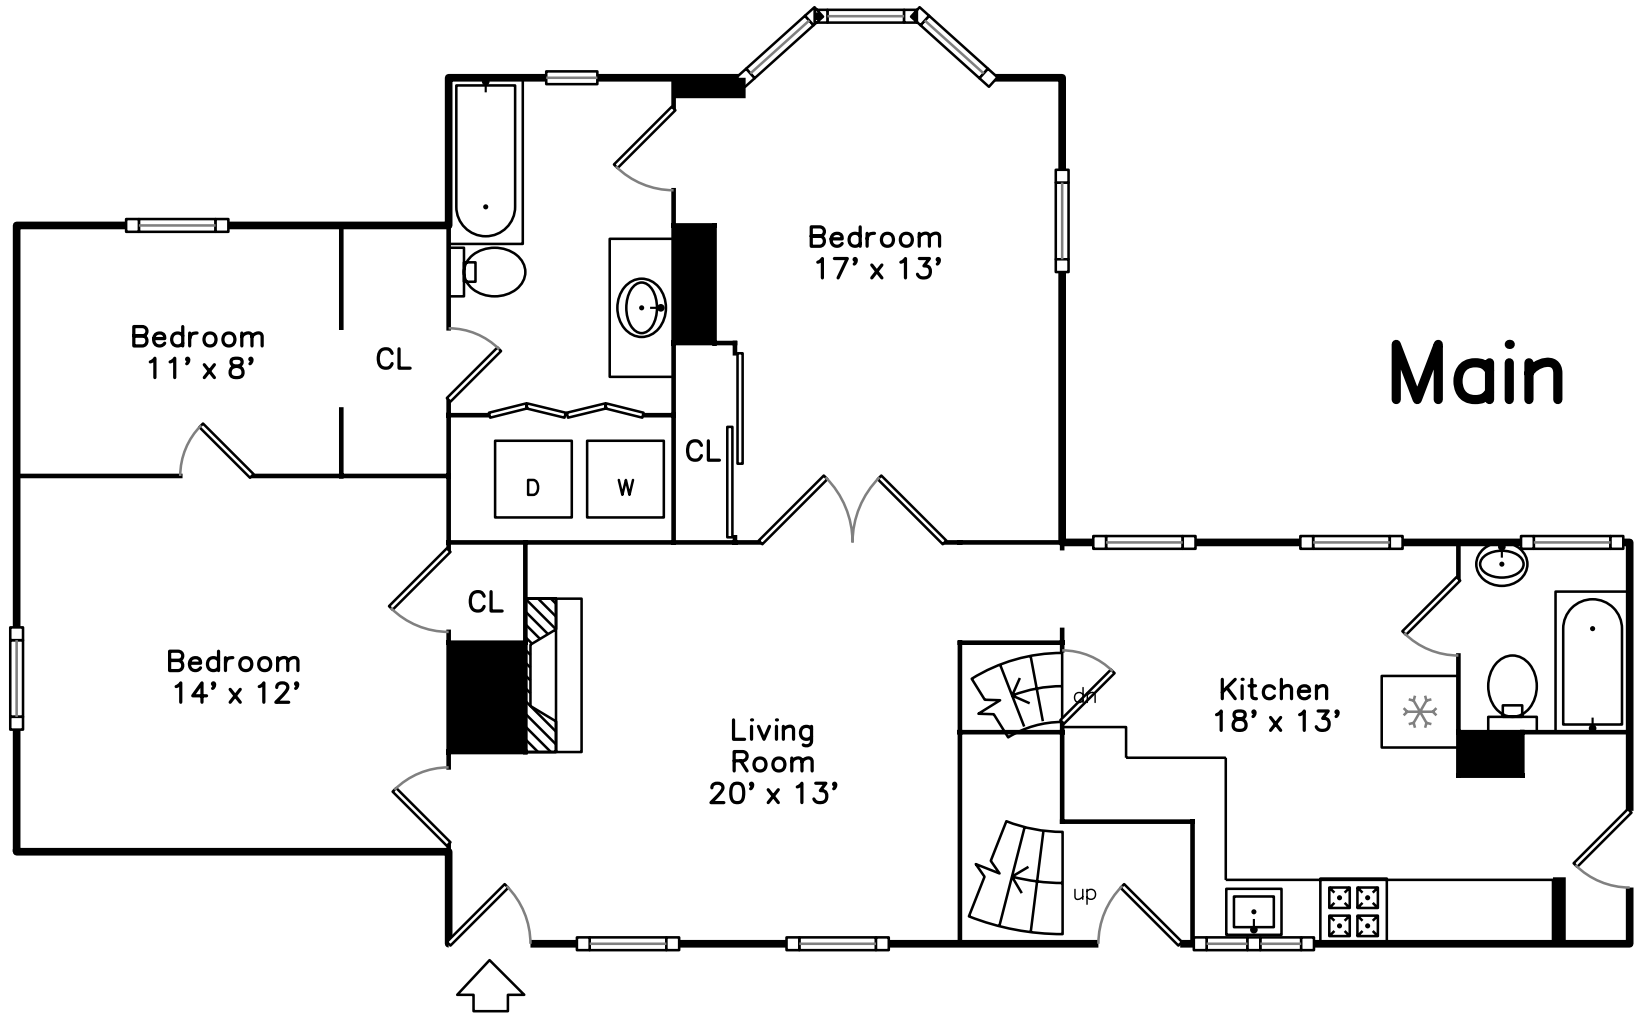

Upper

Main

**65 Fairview Avenue
Malden, MA 02148**

PicturePlan(tm) by Vis-Home(C) 2016
Measurements may not be 100% accurate.
Floor plans are provided for convenience only.
Room sizes are not used to calculate area.

Upper

Outside

Outside

Outside

Outside

Outside

Outside

Living Room

Living Room

Kitchen

Kitchen

Kitchen

Bedroom

Bedroom

Bedroom

Bedroom

Bedroom

Bedroom

Bathroom

Bathroom

Bathroom

Hall

Hall

Living Room