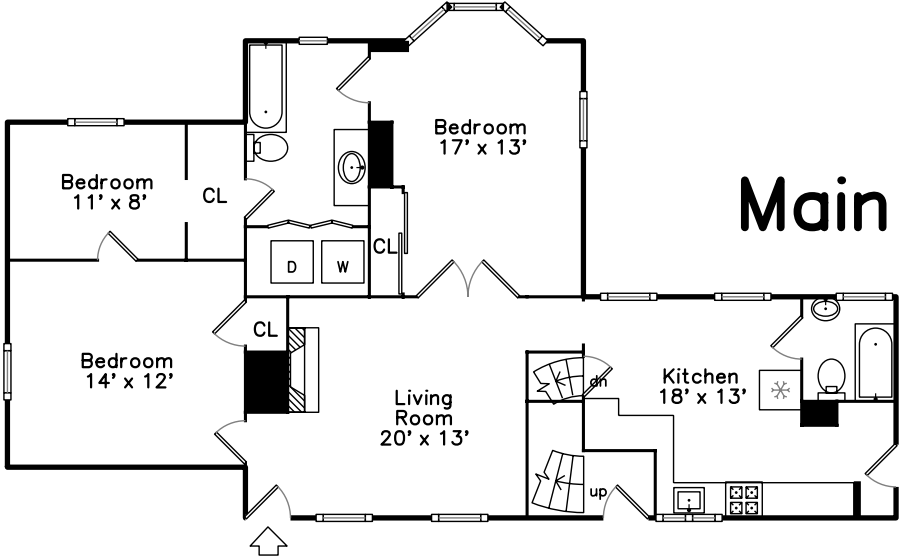

Upper

Main

**65 Fairview Avenue
Malden, MA 02148**

PicturePlan(tm) by Vis-Home(C) 2016
Measurements may not be 100% accurate.
Floor plans are provided for convenience only.
Room sizes are not used to calculate area.

Upper

Outside

Outside

Outside

Outside

Outside

Outside

Living Room

Living Room

Kitchen

Kitchen

Kitchen

Bedroom

Bedroom

Bedroom

Bedroom

Bedroom

Bedroom

Bathroom

Bathroom

Bathroom

Hall

Hall

Living Room