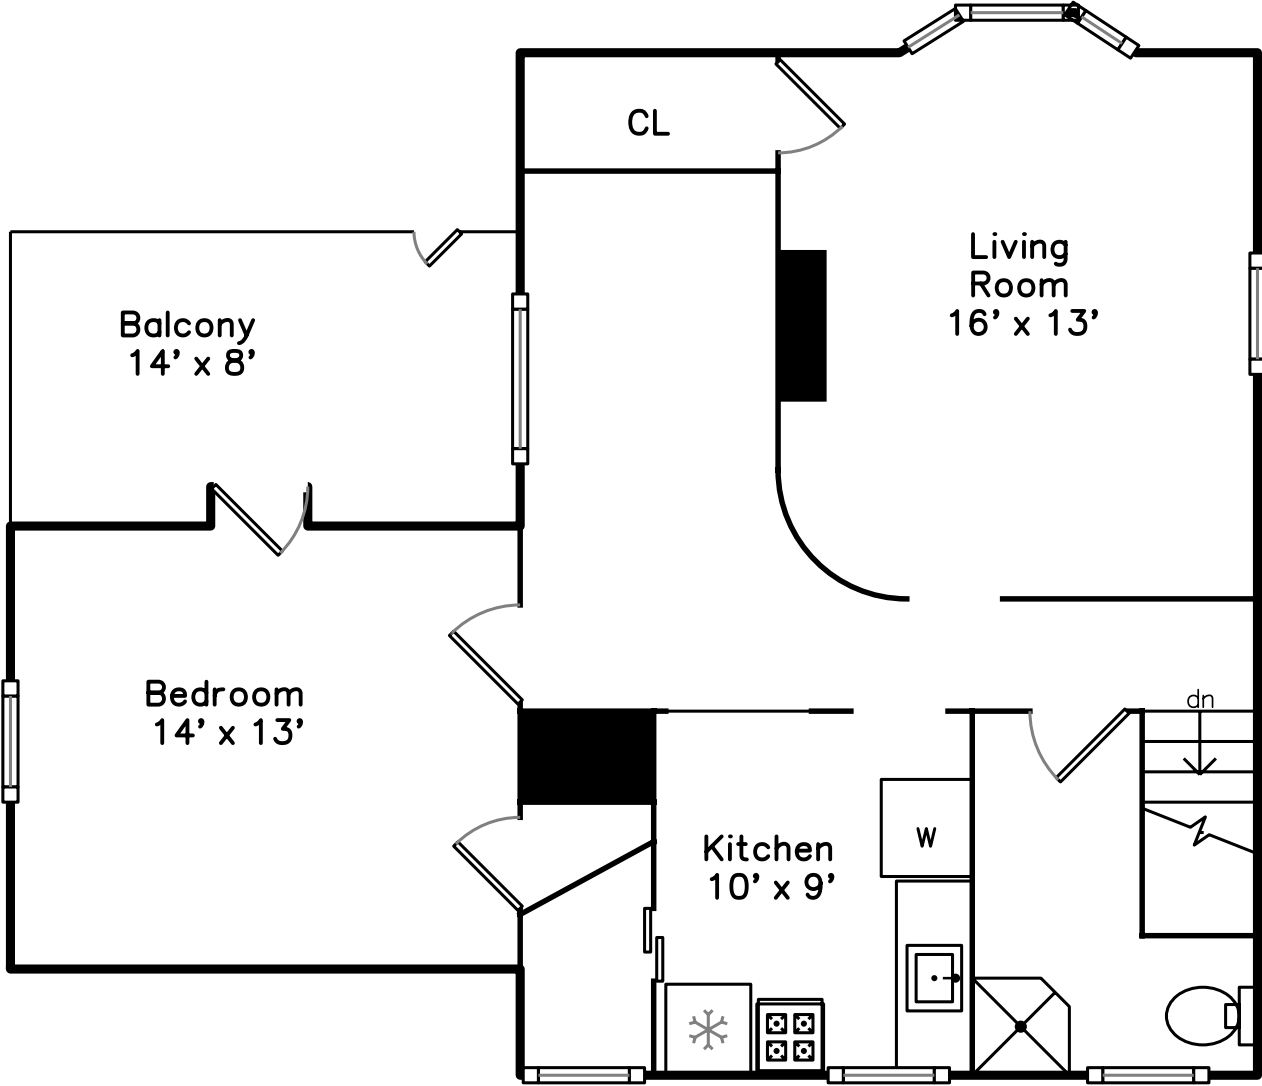

Upper

Main

**65 Fairview Avenue
Malden, MA 02148**

PicturePlan(tm) by Vis-Home(C) 2016
Measurements may not be 100% accurate.
Floor plans are provided for convenience only.
Room sizes are not used to calculate area.

Upper

Outside

Outside

Outside

Outside

Outside

Outside

Living Room

Living Room

Kitchen

Kitchen

Kitchen

Bedroom

Bedroom

Bedroom

Bedroom

Bedroom

Bedroom

Bathroom

Bathroom

Bathroom

Hall

Hall

Living Room