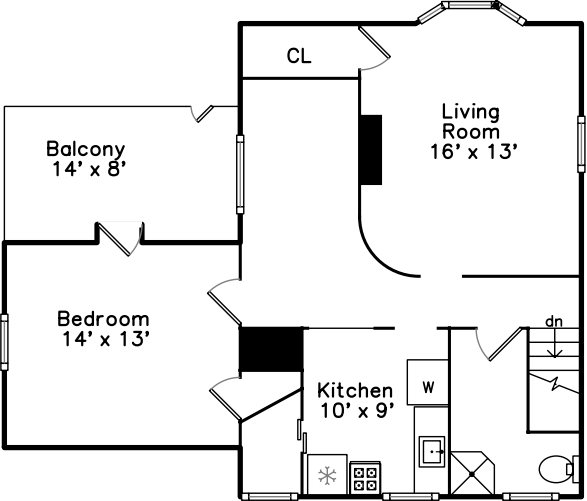

Upper

Main

**65 Fairview Avenue
Malden, MA 02148**

PicturePlan(tm) by Vis-Home(C) 2016
Measurements may not be 100% accurate.
Floor plans are provided for convenience only.
Room sizes are not used to calculate area.

Upper

Outside

Outside

Outside

Outside

Outside

Outside

Living Room

Living Room

Kitchen

Kitchen

Kitchen

Bedroom

Bedroom

Bedroom

Bedroom

Bedroom

Bedroom

Bathroom

Bathroom

Bathroom

Hall

Hall

Living Room