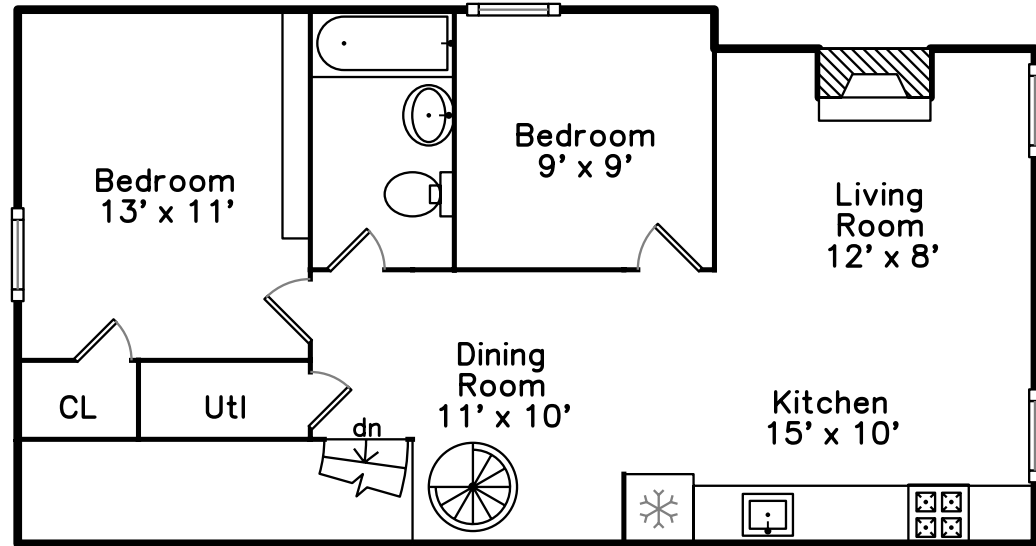

Upper

Main

Building:

314 Shawmut Avenue #7
Boston, MA 02118

PicturePlan(tm) by Vis-Home(C) 2016
Measurements may not be 100% accurate.
Floor plans are provided for convenience only.
Room sizes are not used to calculate area.

Upper

Main

Building:

Outside

Outside

Outside

Outside

Living Room

Living Room

Dining Room

Dining Room

Dining Room

Kitchen

Kitchen

Bedroom

Bedroom

Bedroom

Bathroom

Deck

Deck

Deck View

Deck View

Deck View