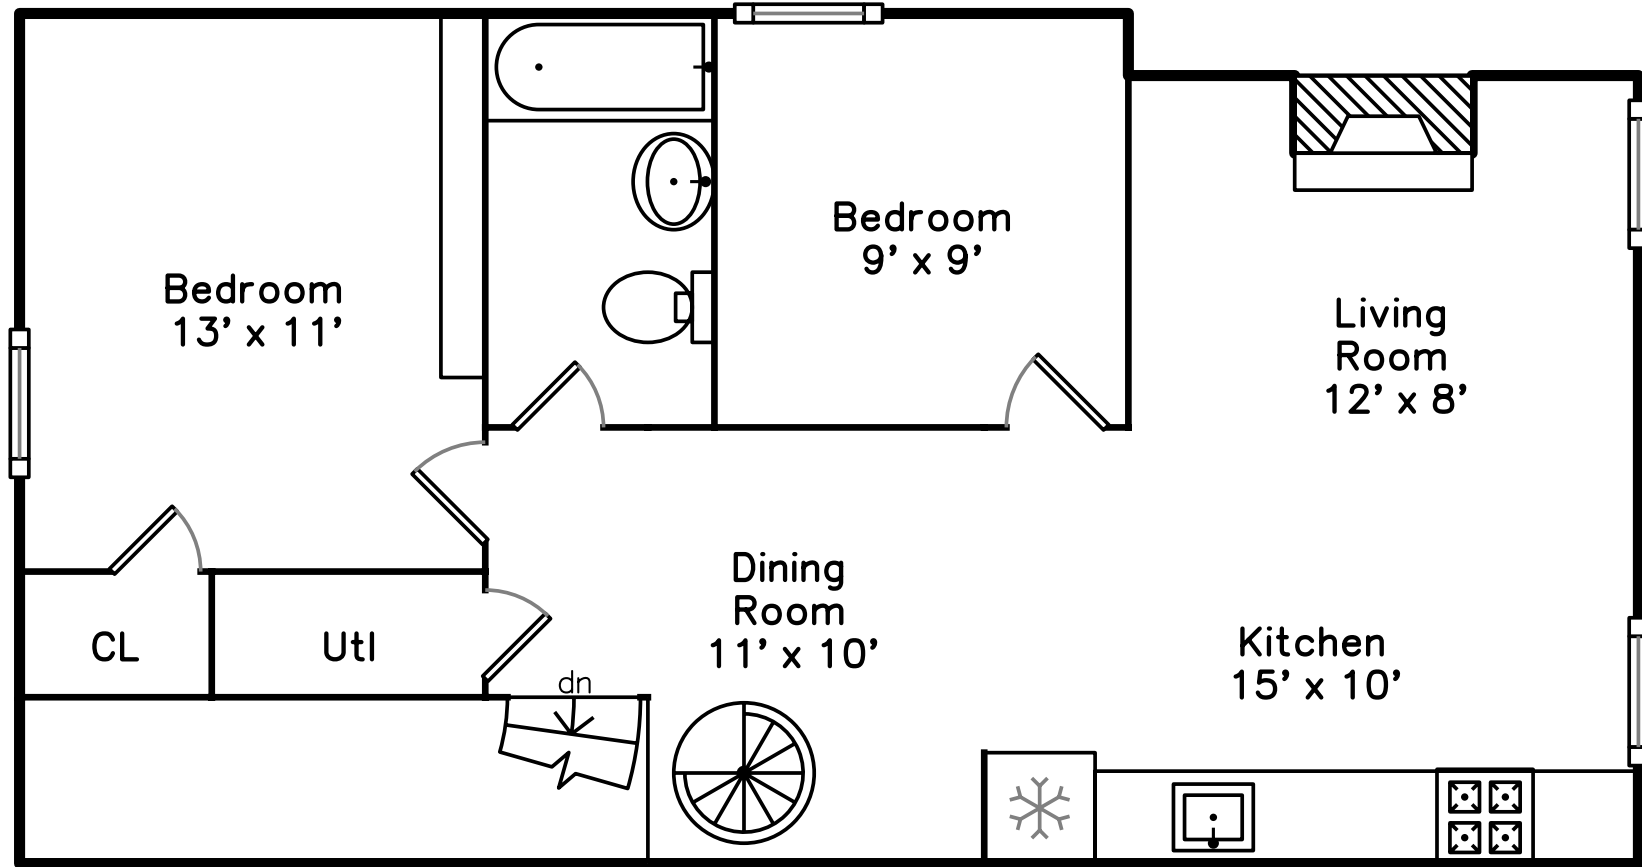

Upper

Main

Building:

314 Shawmut Avenue #7
Boston, MA 02118

PicturePlan(tm) by Vis-Home(C) 2016
Measurements may not be 100% accurate.
Floor plans are provided for convenience only.
Room sizes are not used to calculate area.

Upper

Main

Building:

Outside

Outside

Outside

Outside

Living Room

Living Room

Dining Room

Dining Room

Dining Room

Kitchen

Kitchen

Bedroom

Bedroom

Bedroom

Bathroom

Deck

Deck

Deck View

Deck View

Deck View