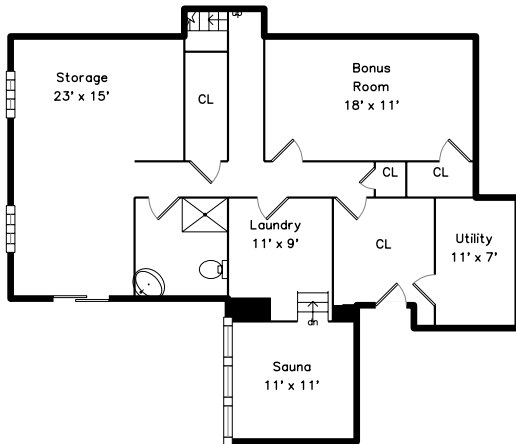

Upper

Main

Basement

12 Hilltop Lane
Framingham, MA 01701

PicturePlan by  vis-home

Measurements may not be 100% accurate.
Floor plans are provided for convenience only.
Room sizes are not used to calculate area.

Upper

Main

Basement

Outside

Outside