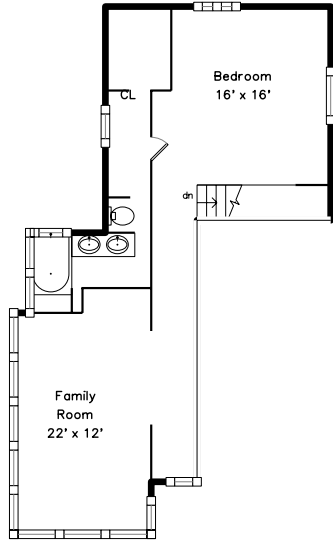

Upper

Main

Basement

12 Hilltop Lane
Framingham, MA 01701

PicturePlan by  vis-home

Measurements may not be 100% accurate.
Floor plans are provided for convenience only.
Room sizes are not used to calculate area.

Upper

Main

Basement

Outside

Outside