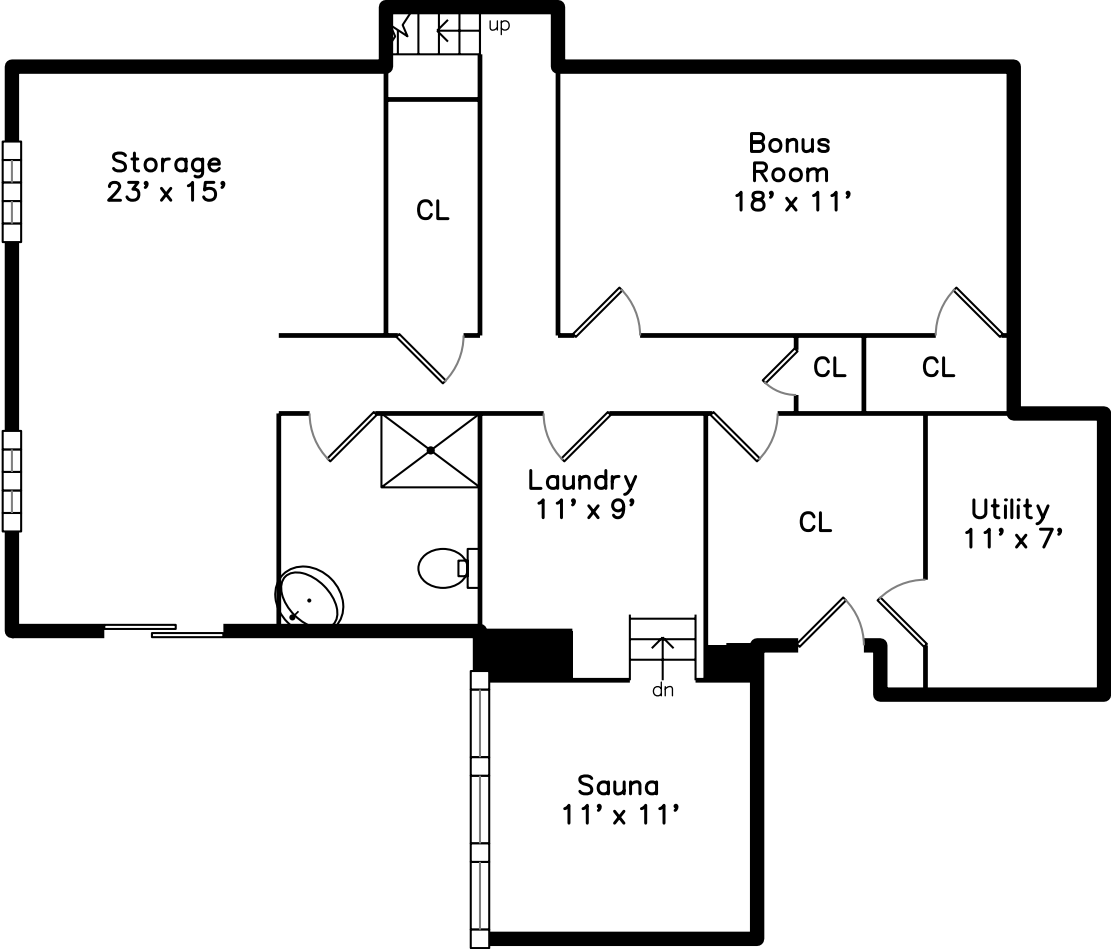

Upper

Main

Basement

12 Hilltop Lane
Framingham, MA 01701

PicturePlan by  vis-home

Measurements may not be 100% accurate.
Floor plans are provided for convenience only.
Room sizes are not used to calculate area.

Upper

Main

Basement

Outside

Outside