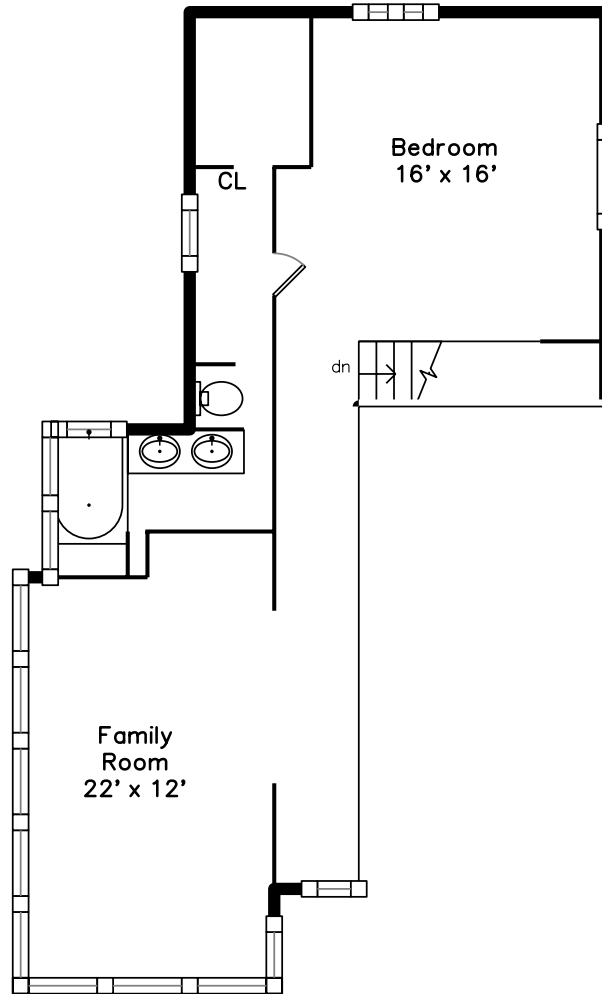

Upper

Main

Basement

12 Hilltop Lane
Framingham, MA 01701

PicturePlan by  vis-home

Measurements may not be 100% accurate.
Floor plans are provided for convenience only.
Room sizes are not used to calculate area.

Upper

Main

Basement

Outside

Outside