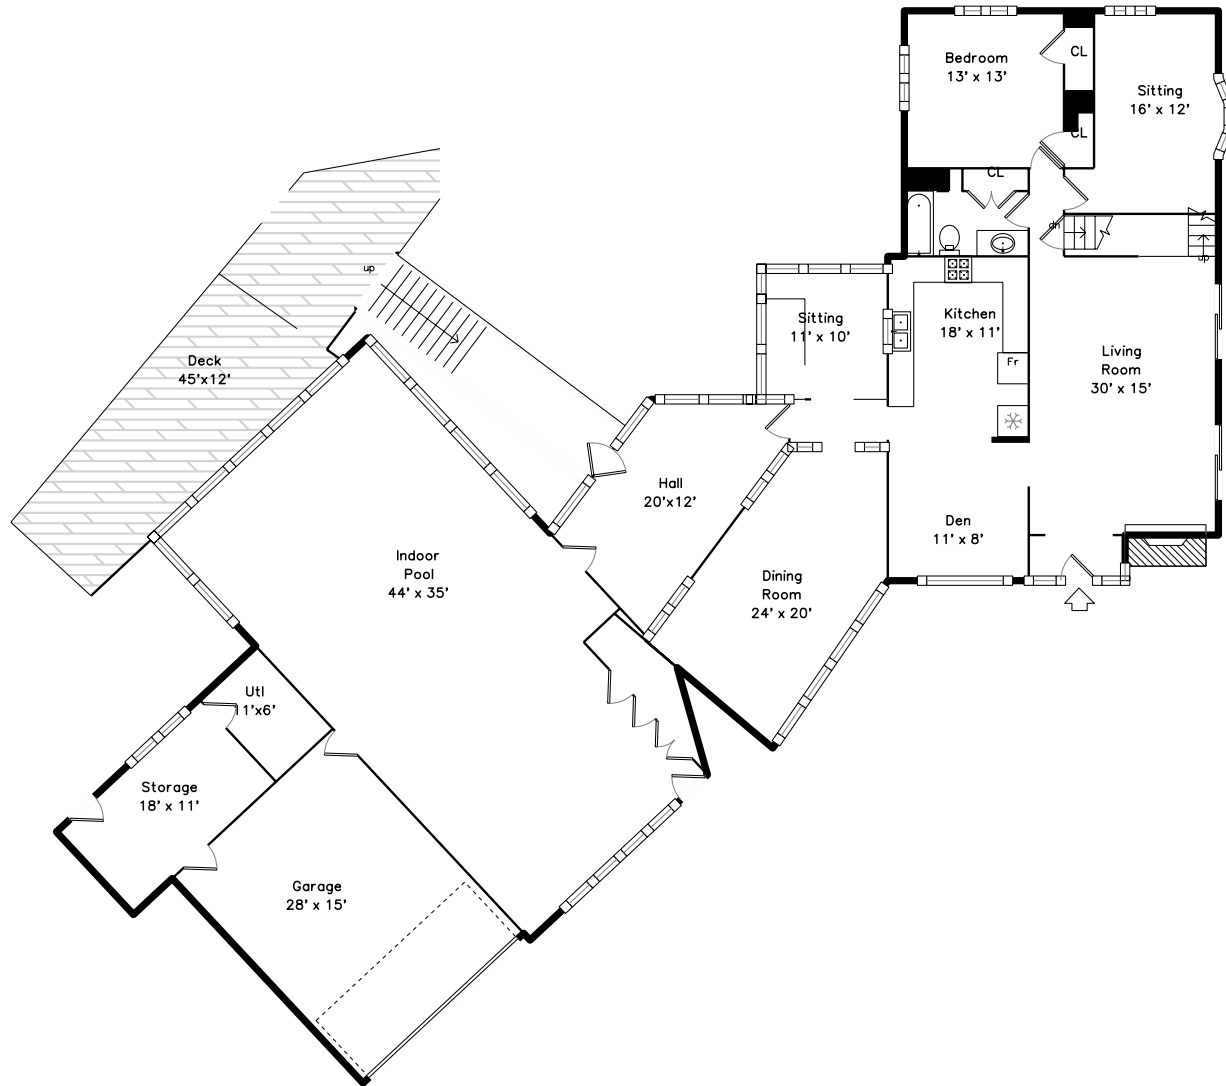

Upper

Main

Basement

12 Hilltop Lane
Framingham, MA 01701

PicturePlan by  vis-home

Measurements may not be 100% accurate.
Floor plans are provided for convenience only.
Room sizes are not used to calculate area.

Upper

Main

Basement

Outside

Outside