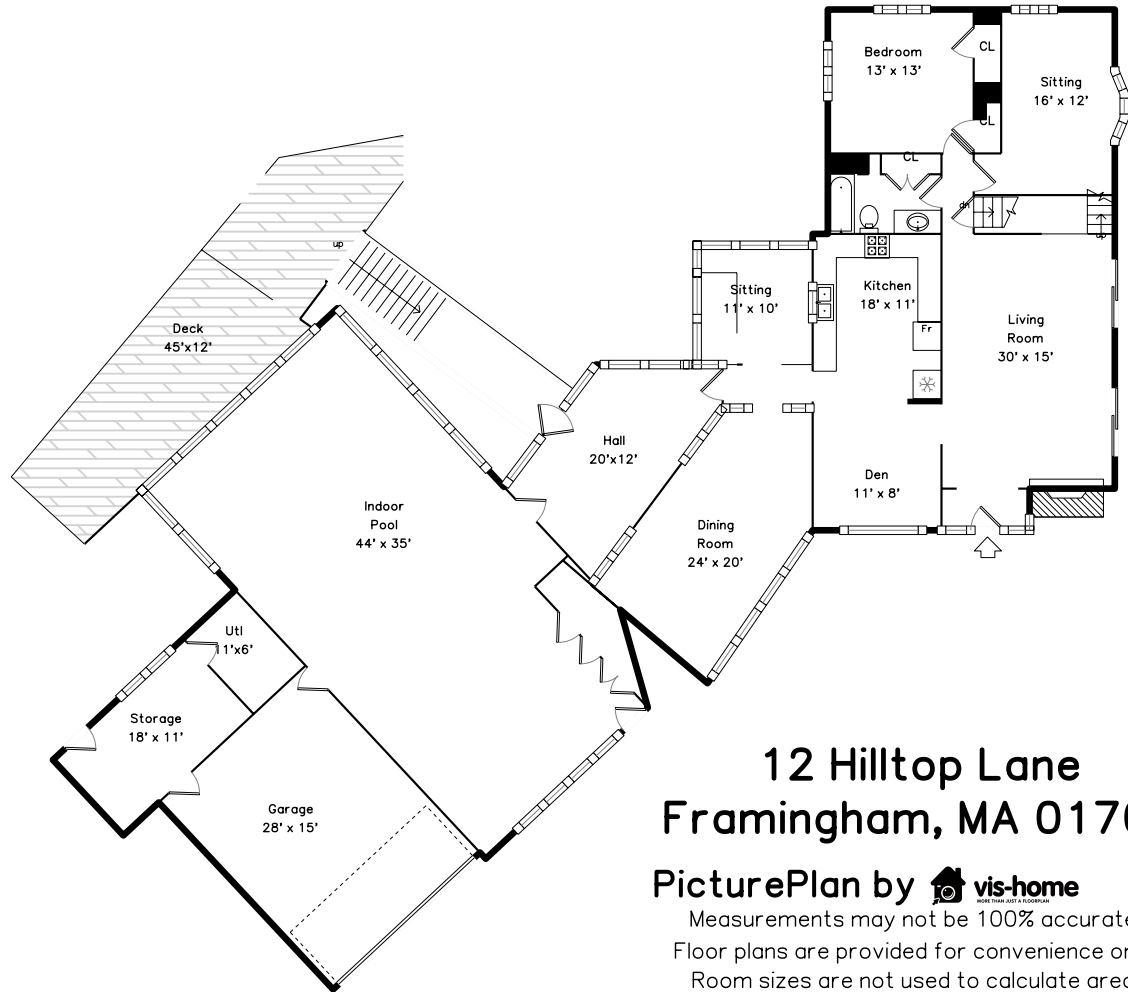

Upper

Main

Basement

12 Hilltop Lane
Framingham, MA 01701

PicturePlan by  vis-home

Measurements may not be 100% accurate.
Floor plans are provided for convenience only.
Room sizes are not used to calculate area.

Upper

Main

Basement

Outside

Outside