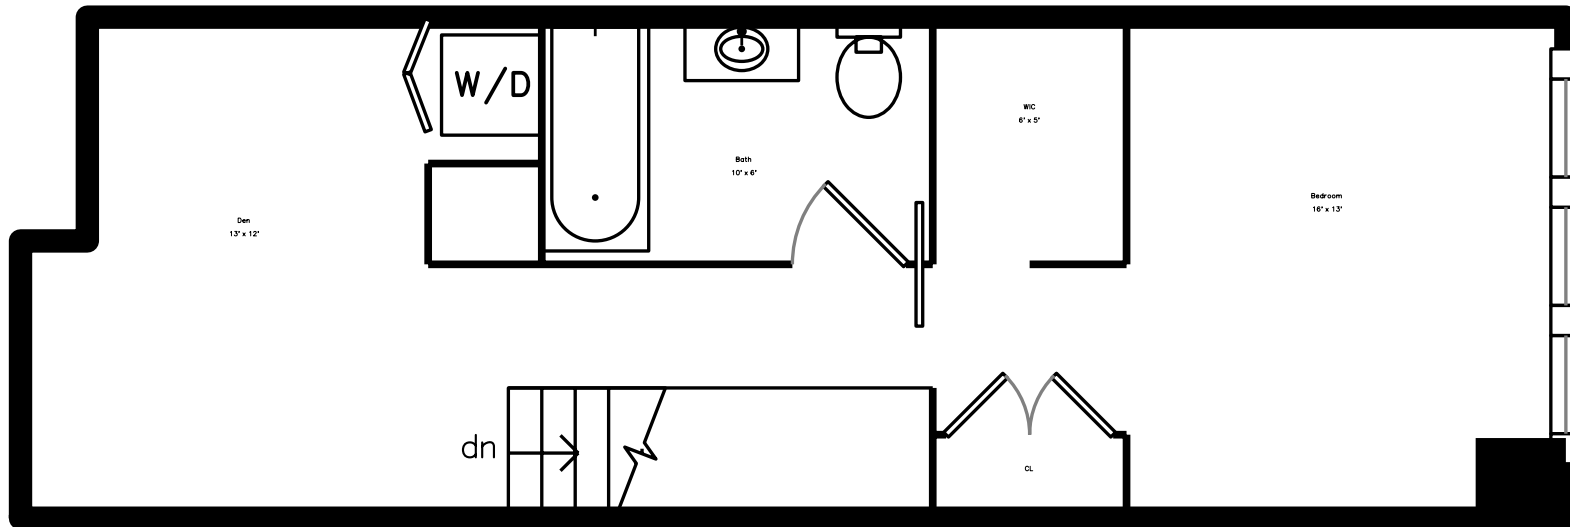

Upper

Main

2 Earhart Street 131  
Cambridge, MA 02141

PicturePlan by  vis-home

Measurements may not be 100% accurate.

Floor plans are provided for convenience only.

Room sizes are not used to calculate area.

# Main

Building

Outside

Outside

Outside

Living Dining Room

Living Dining Room

Living Dining Room