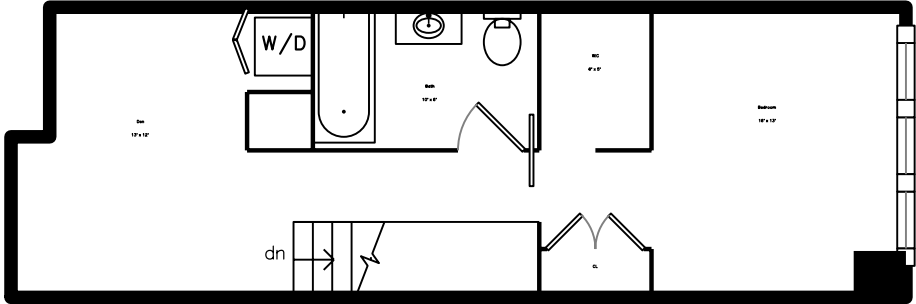

Upper

Main

2 Earhart Street 131
Cambridge, MA 02141

PicturePlan by vis-home

Measurements may not be 100% accurate.

Room sizes are not used to calculate area.