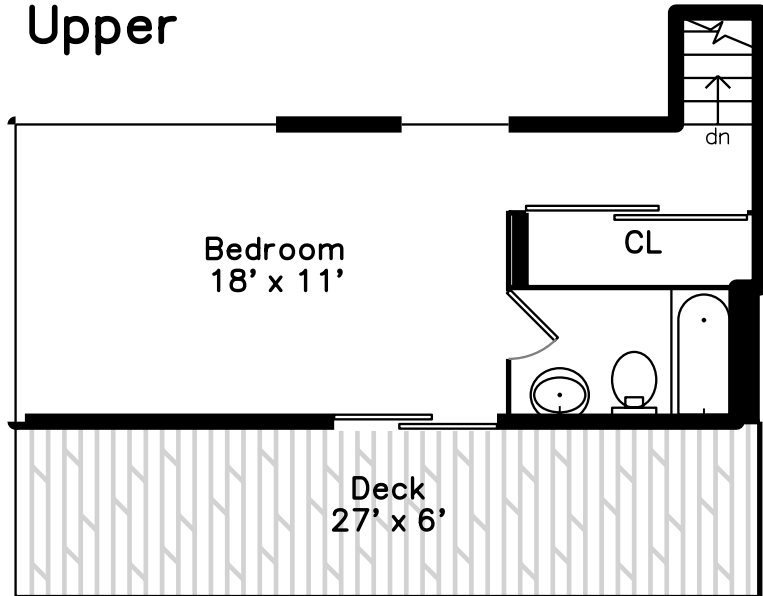

Upper

Main

23 Park Street #5
Somerville, MA 02143

PicturePlan by  vis-home

Measurements may not be 100% accurate.
Floor plans are provided for convenience only.
Room sizes are not used to calculate area.

Upper

Main

3D View – TopDown

3D View – TopDown