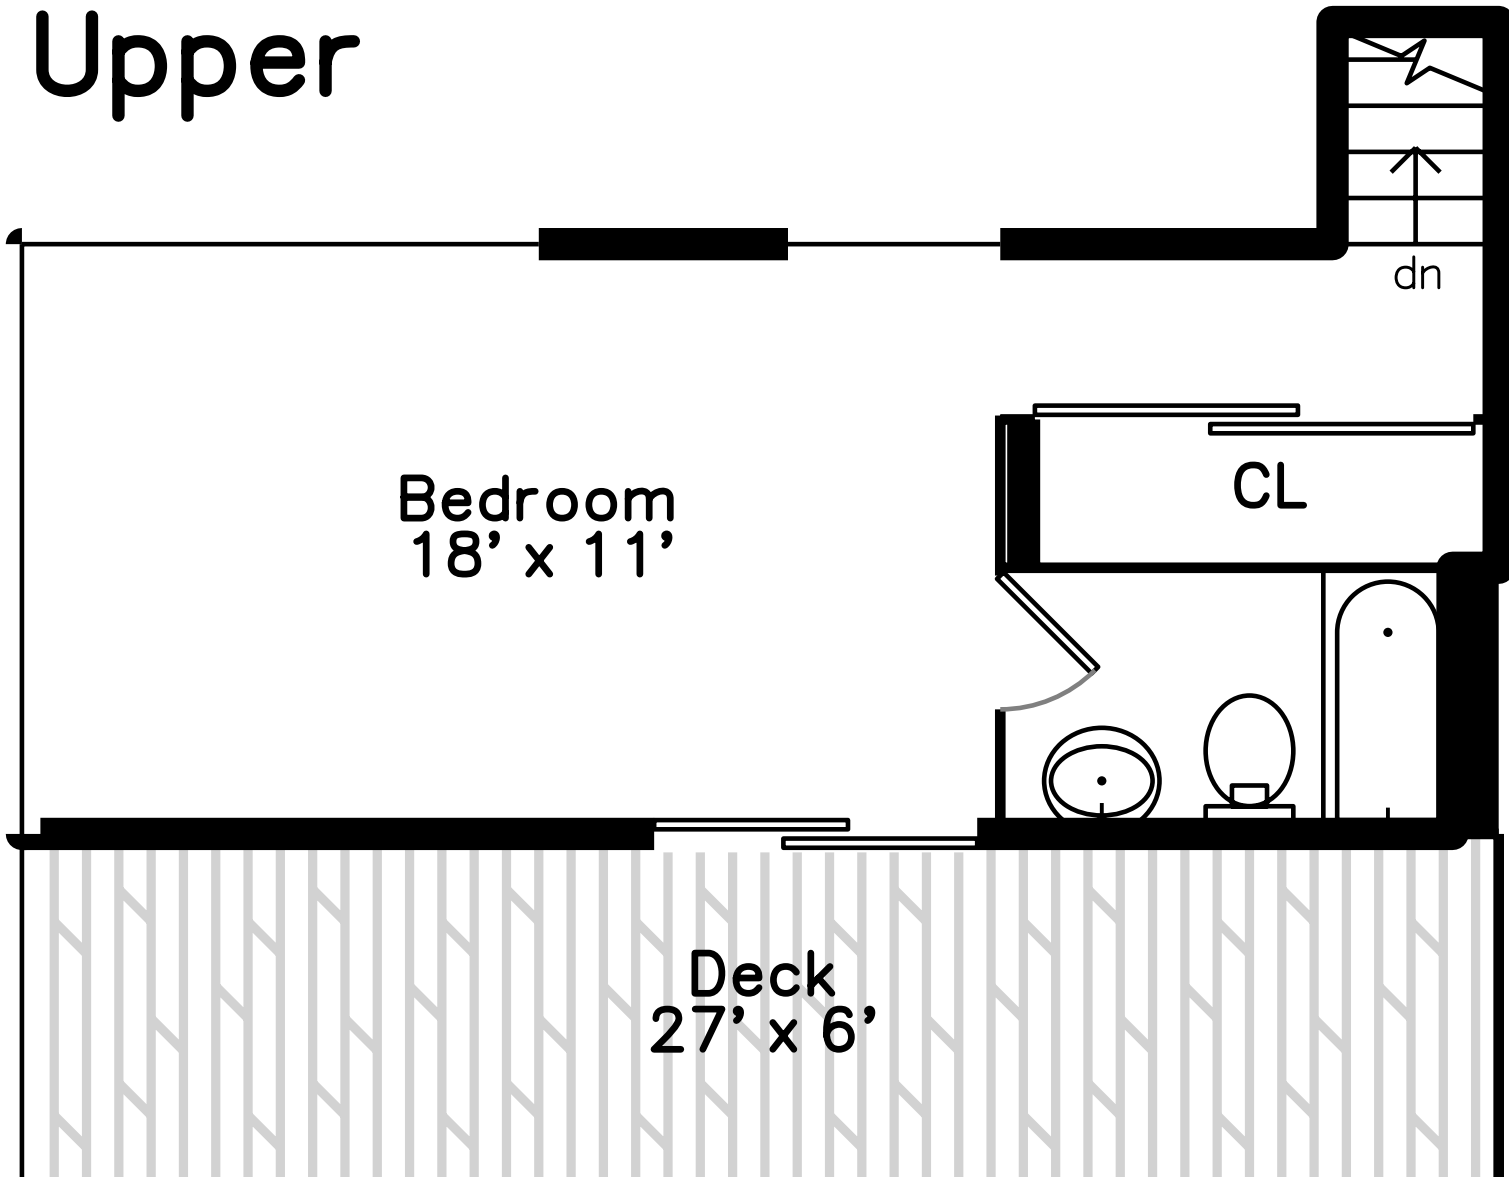

Upper

Main

23 Park Street #5
Somerville, MA 02143

PicturePlan by  vis-home

Measurements may not be 100% accurate.
Floor plans are provided for convenience only.
Room sizes are not used to calculate area.

Upper

Main

3D View – TopDown

3D View – TopDown