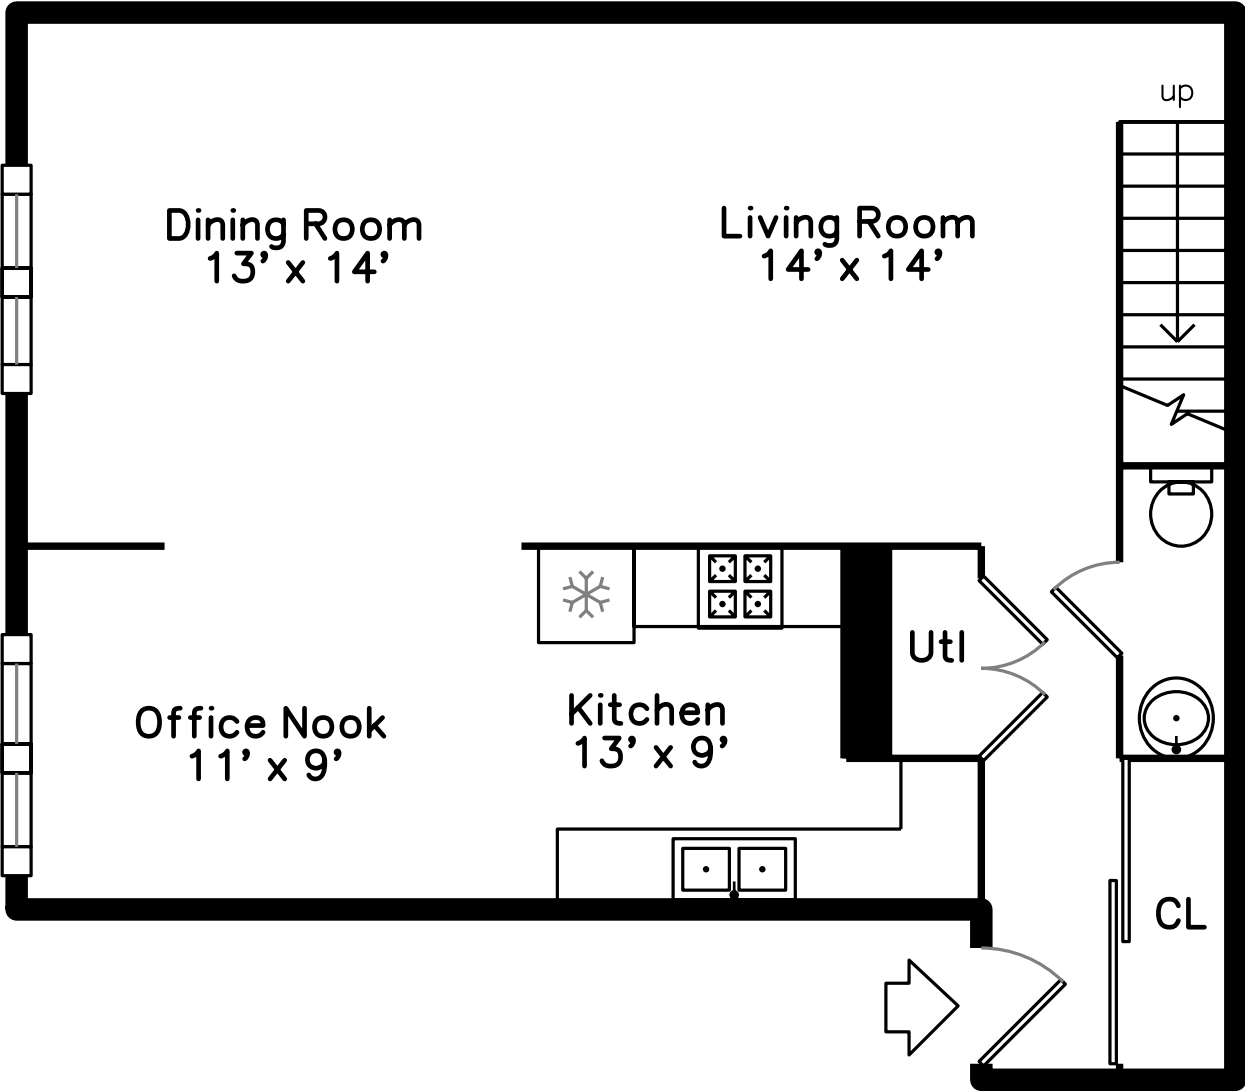

Upper

Main

23 Park Street #5
Somerville, MA 02143

PicturePlan by  vis-home

Measurements may not be 100% accurate.
Floor plans are provided for convenience only.
Room sizes are not used to calculate area.

Upper

Main

3D View – TopDown

3D View – TopDown