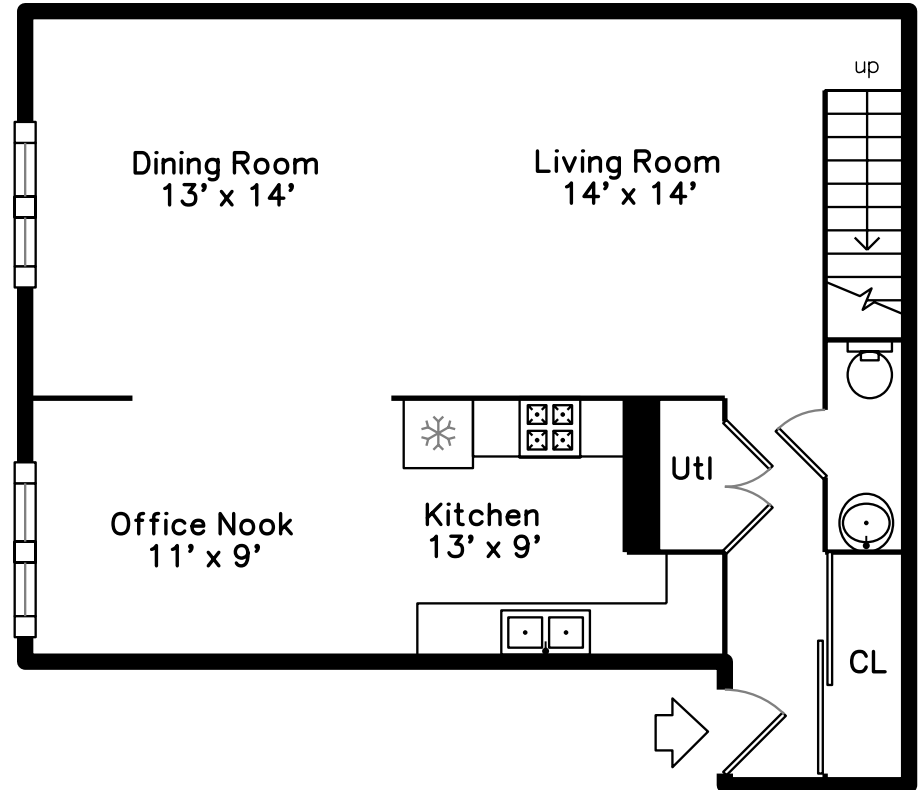

Upper

Main

23 Park Street #5
Somerville, MA 02143

PicturePlan by  vis-home

Measurements may not be 100% accurate.
Floor plans are provided for convenience only.
Room sizes are not used to calculate area.

Upper

Main

3D View – TopDown

3D View – TopDown