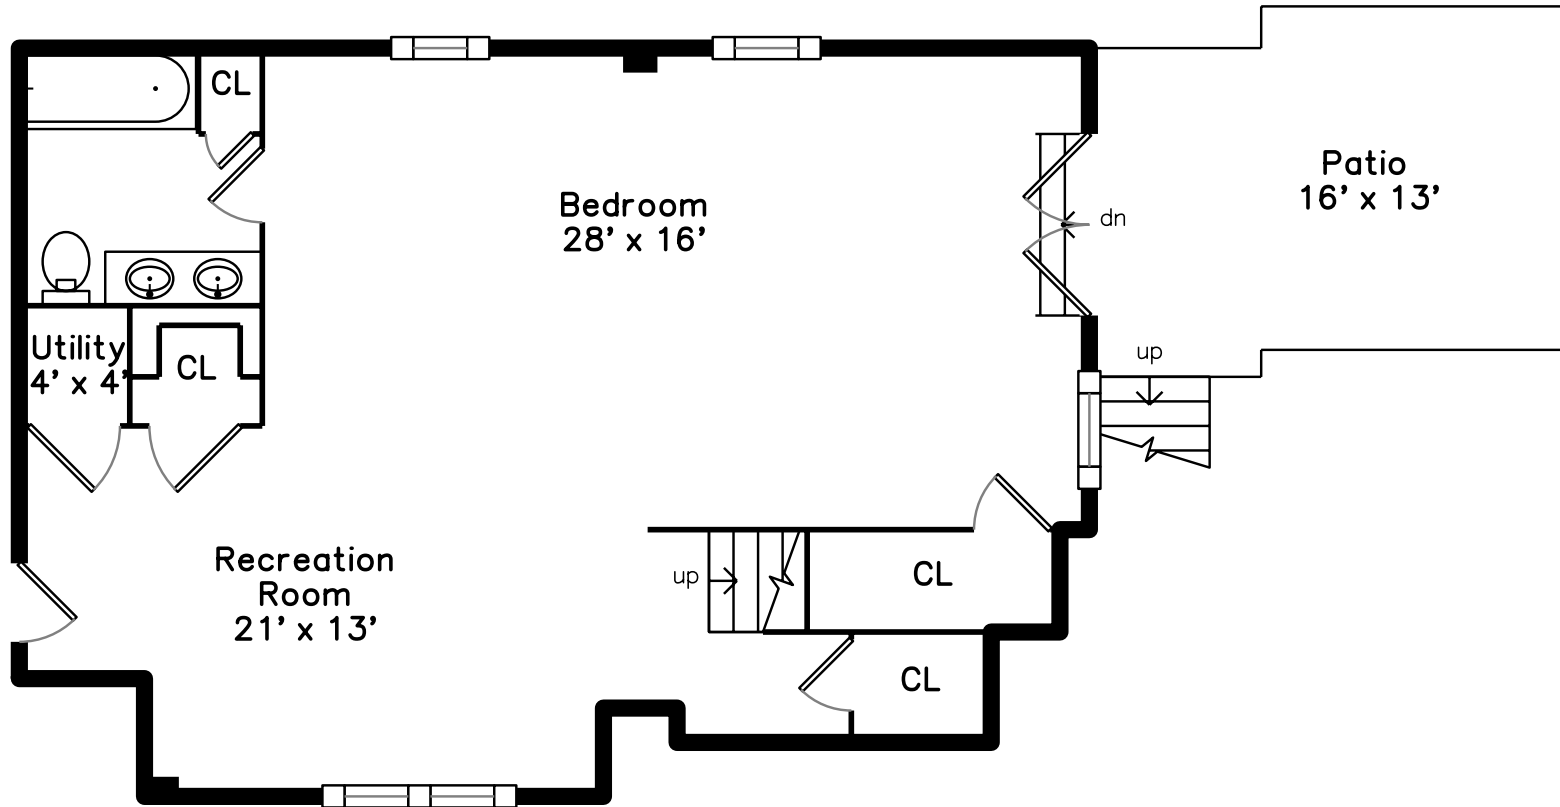

**Main**

**Lower**

**22 Forster Street #1  
Somerville, MA 02145**

PicturePlan by  vis-home

Measurements may not be 100% accurate.  
Floor plans are provided for convenience only.  
Room sizes are not used to calculate area.

# Lower

Outside

Outside

Outside

Outside

Outside

Living Dining Room

Living Dining Room

Living Dining Room

Living Dining Room

Living Dining Room

Kitchen

Kitchen

Kitchen

Master Bedroom

Master Bathroom

Bedroom

Bedroom

Bathroom

Deck

Laundry

Recreation Room

Bedroom

Bedroom