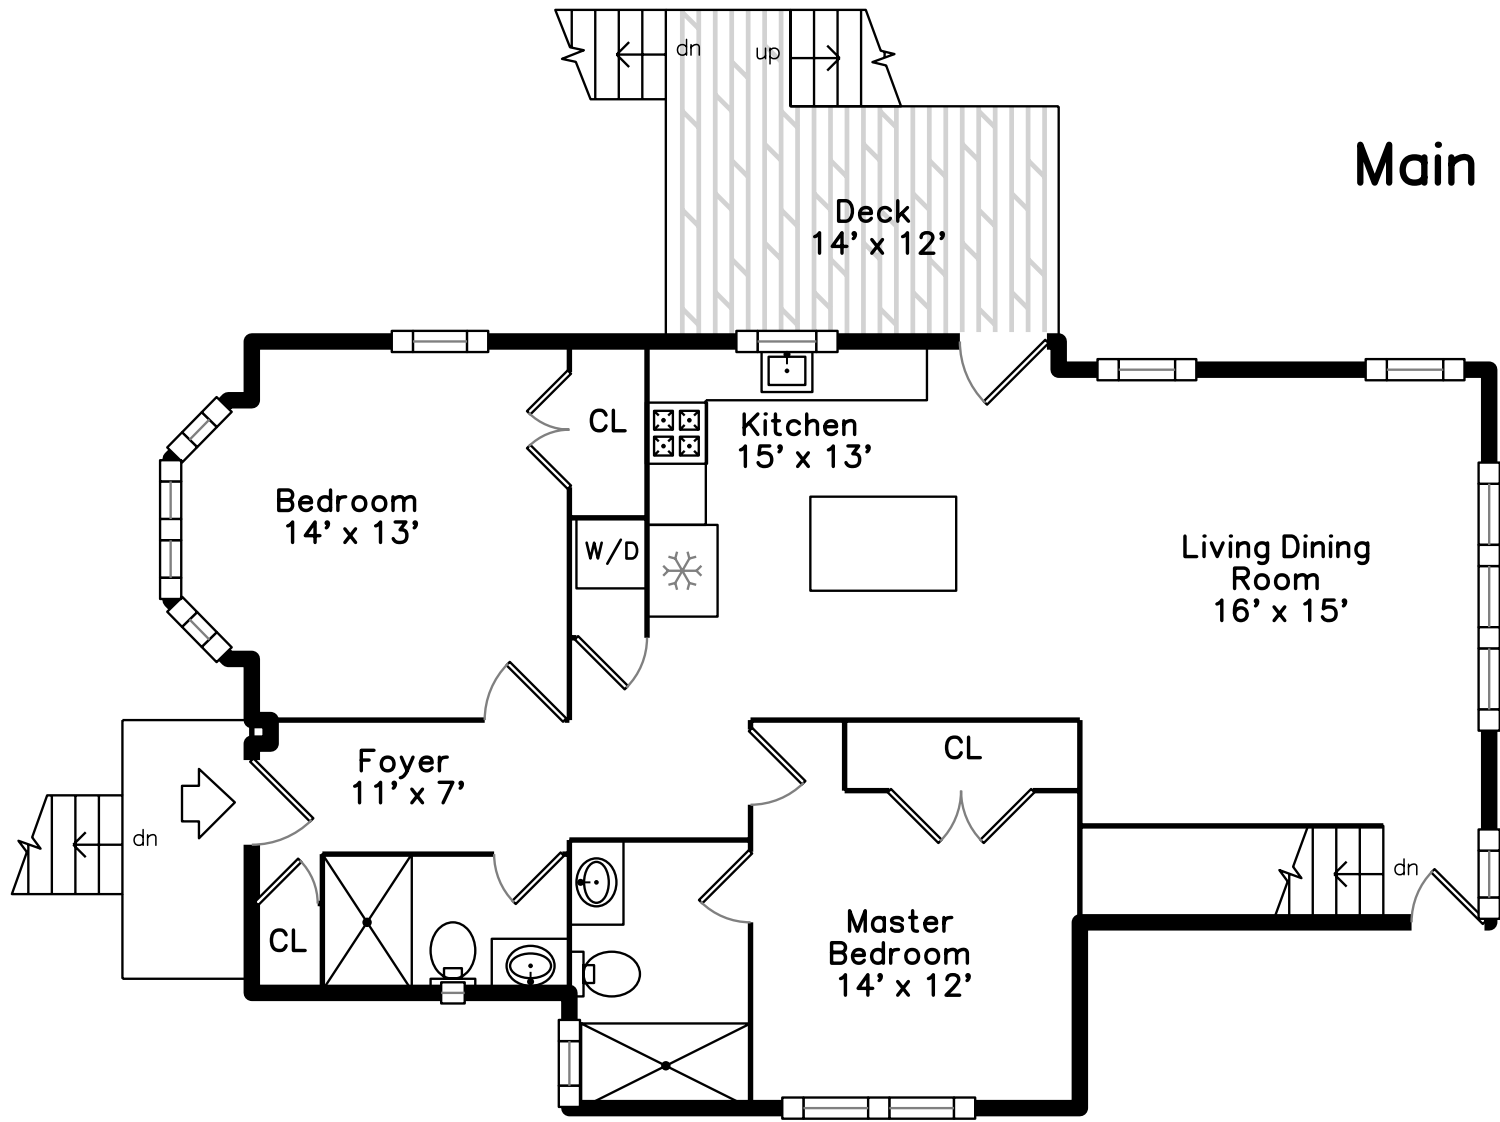

**Main**

**Lower**

**22 Forster Street #1  
Somerville, MA 02145**

PicturePlan by  vis-home

Measurements may not be 100% accurate.  
Floor plans are provided for convenience only.  
Room sizes are not used to calculate area.

# Lower

Outside

Outside

Outside

Outside

Outside

Living Dining Room

Living Dining Room

Living Dining Room

Living Dining Room

Living Dining Room

Kitchen

Kitchen

Kitchen

Master Bedroom

Master Bathroom

Bedroom

Bedroom

Bathroom

Deck

Laundry

Recreation Room

Bedroom

Bedroom