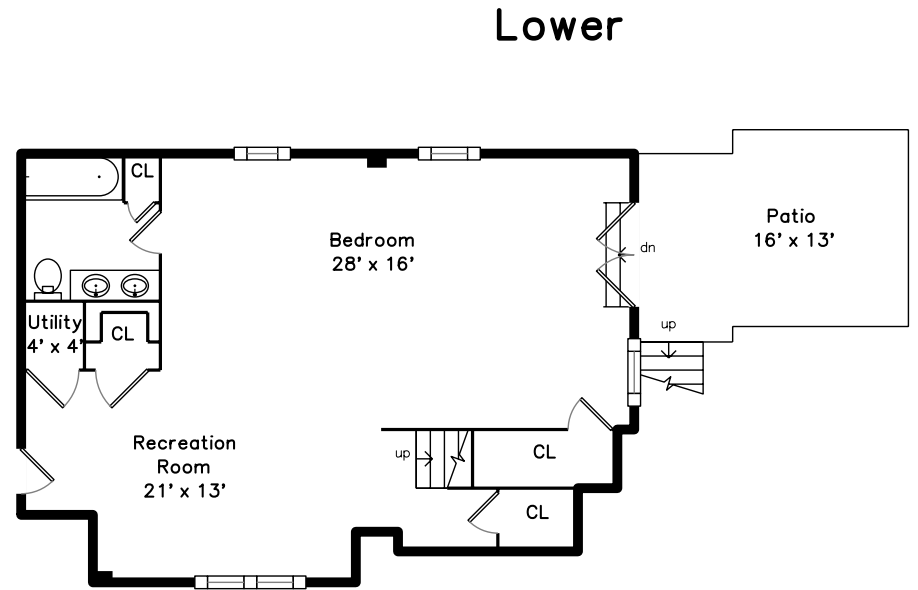

**Main**

**Lower**

**22 Forster Street #1  
Somerville, MA 02145**

PicturePlan by  vis-home

Measurements may not be 100% accurate.  
Floor plans are provided for convenience only.  
Room sizes are not used to calculate area.

# Lower

Outside

Outside

Outside

Outside

Outside

Living Dining Room

Living Dining Room

Living Dining Room

Living Dining Room

Living Dining Room

Kitchen

Kitchen

Kitchen

Master Bedroom

Master Bathroom

Bedroom

Bedroom

Bathroom

Deck

Laundry

Recreation Room

Bedroom

Bedroom