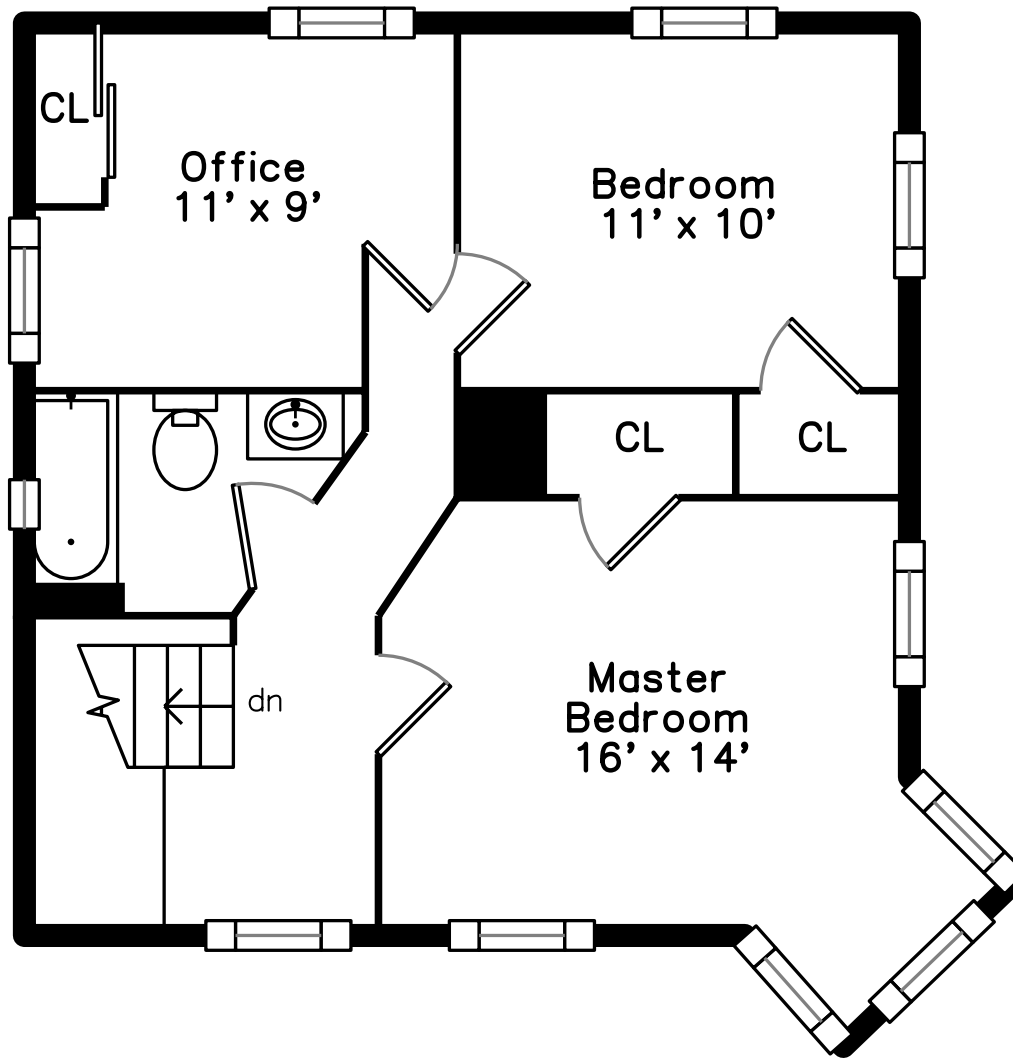

Main

Upper

76 Everdean Street
Dorchester, MA 02122

PicturePlan by  vis-home

Measurements may not be 100% accurate.
Floor plans are provided for convenience only.
Room sizes are not used to calculate area.

Upper

Main

Outside

Outside

Deck

Foyer

Living Room

Living Room

Living Room

Dining Room

Dining Room

Dining Room

Kitchen

Kitchen

Kitchen

Master Bedroom

Master Bedroom

Bedroom

Office

Bathroom