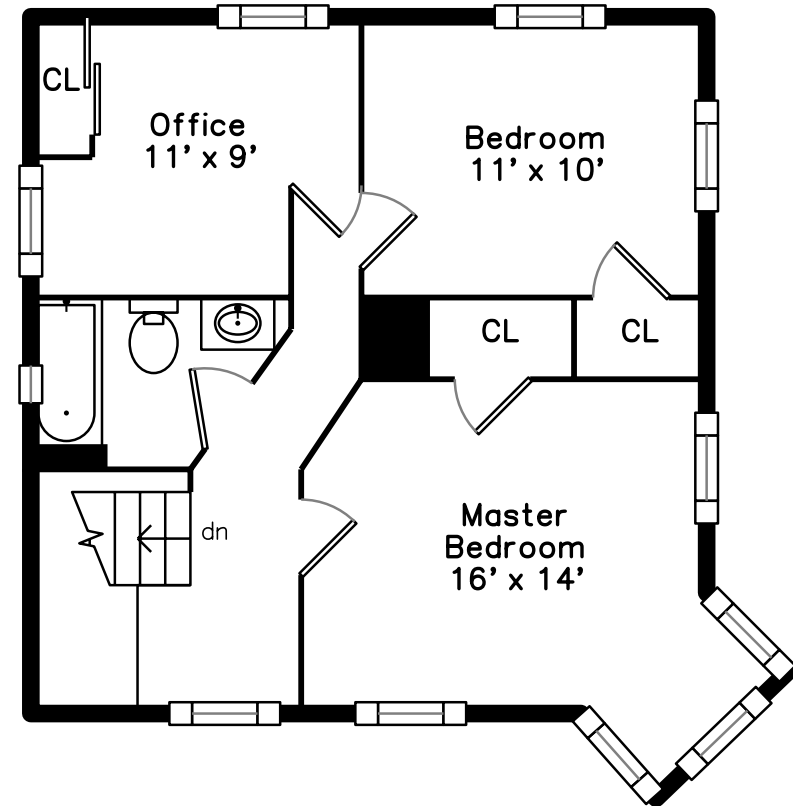

Main

Upper

76 Everdean Street
Dorchester, MA 02122

PicturePlan by  vis-home

Measurements may not be 100% accurate.
Floor plans are provided for convenience only.
Room sizes are not used to calculate area.

Upper

Main

Outside

Outside

Deck

Foyer

Living Room

Living Room

Living Room

Dining Room

Dining Room

Dining Room

Kitchen

Kitchen

Kitchen

Master Bedroom

Master Bedroom

Bedroom

Office

Bathroom