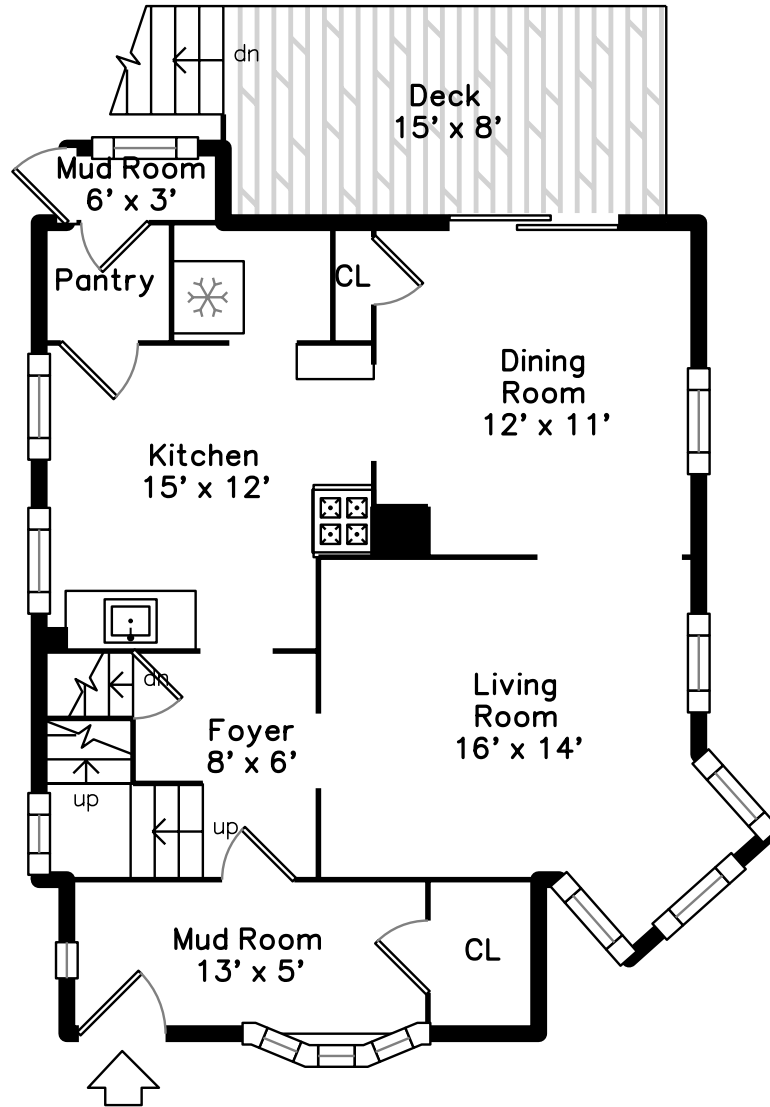

Main

Upper

76 Everdean Street
Dorchester, MA 02122

PicturePlan by  vis-home

Measurements may not be 100% accurate.
Floor plans are provided for convenience only.
Room sizes are not used to calculate area.

Upper

Main

Outside

Outside

Deck

Foyer

Living Room

Living Room

Living Room

Dining Room

Dining Room

Dining Room

Kitchen

Kitchen

Kitchen

Master Bedroom

Master Bedroom

Bedroom

Office

Bathroom