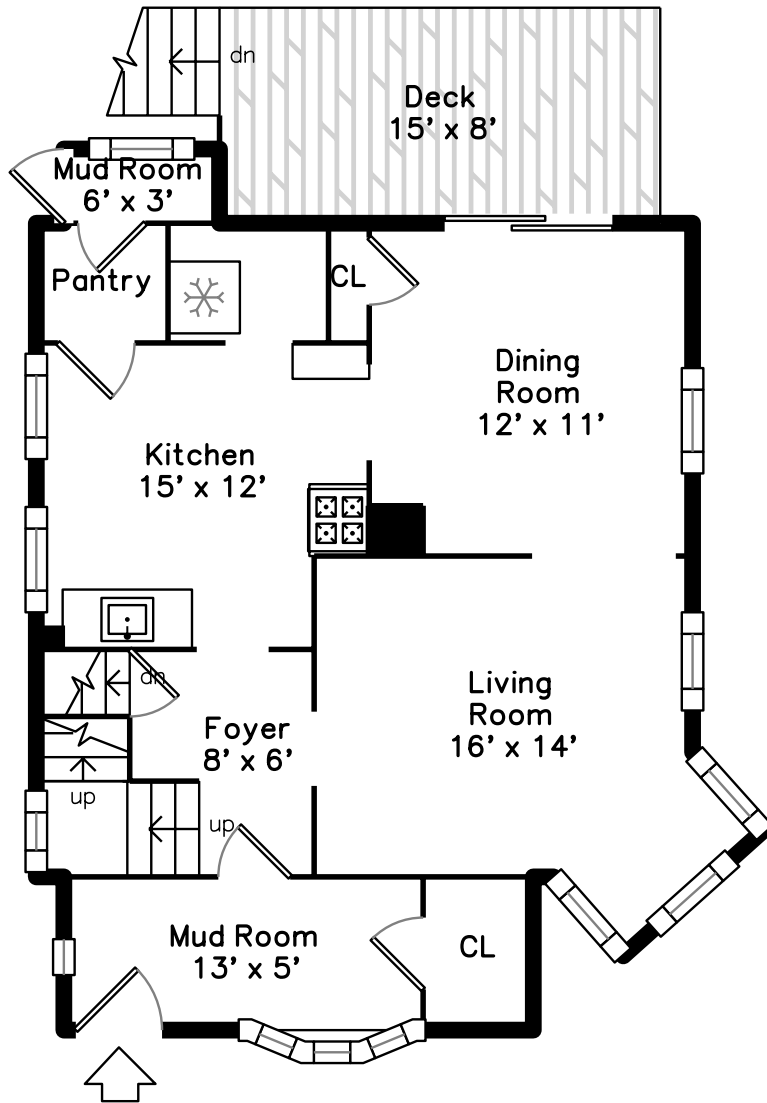

Main

Upper

76 Everdean Street
Dorchester, MA 02122

PicturePlan by  vis-home

Measurements may not be 100% accurate.
Floor plans are provided for convenience only.
Room sizes are not used to calculate area.

Upper

Main

Outside

Outside

Deck

Foyer

Living Room

Living Room

Living Room

Dining Room

Dining Room

Dining Room

Kitchen

Kitchen

Kitchen

Master Bedroom

Master Bedroom

Bedroom

Office

Bathroom