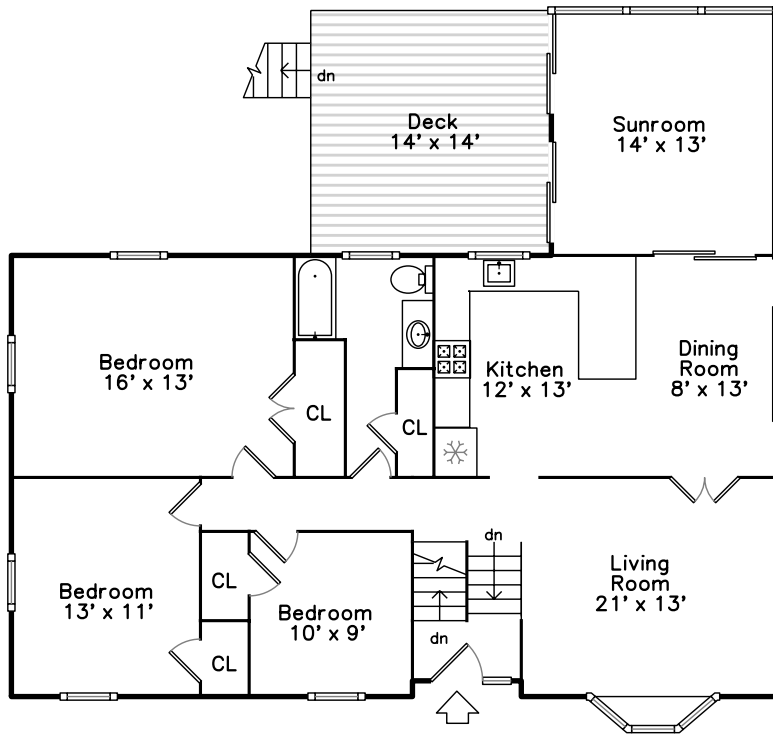

# Main

# Lower

47 Queensland Rd  
Billerica, MA 01862

PicturePlan(tm) by Vis-Home(C) 2016  
Measurements may not be 100% accurate.  
Floor plans are provided for convenience only.  
Room sizes are not used to calculate area.

Dining Room

Dining Room

Kitchen

Kitchen

Kitchen

Bedroom

Bedroom

Bedroom

Family Room

Family Room

Office

Bathroom