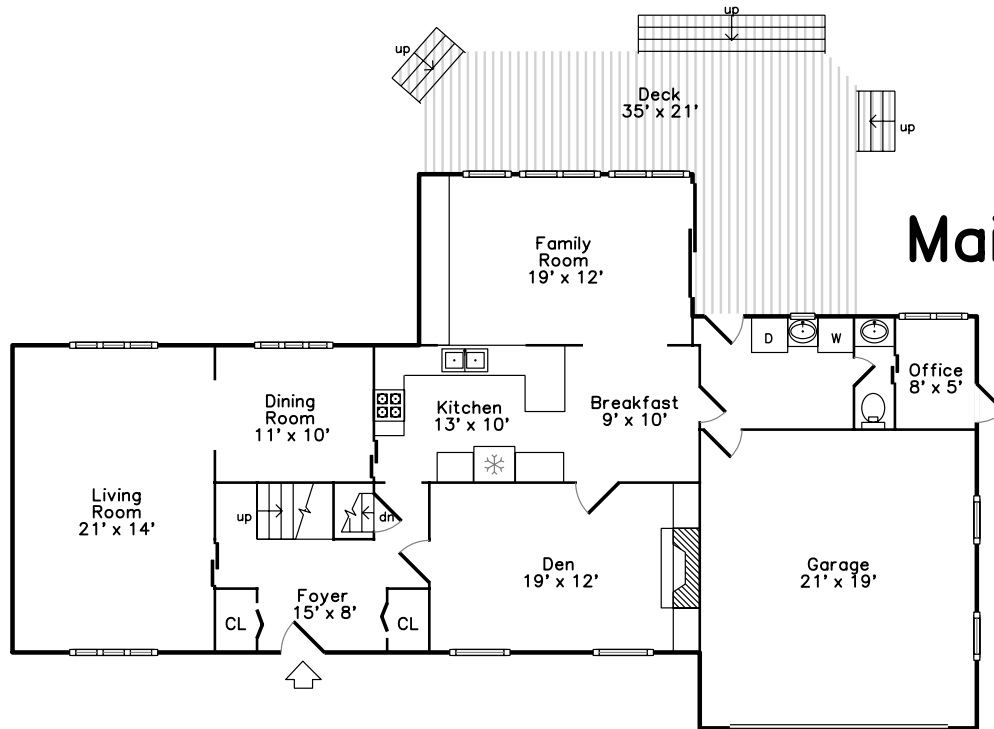

# Upper

# Main

**36 Teresa Rd  
Hopkinton, MA 01748**

PicturePlan(tm) by Vis-Home(C) 2016  
Measurements may not be 100% accurate.  
Floor plans are provided for convenience only.  
Room sizes are not used to calculate area.

# Upper

Main

Outside

Outside

Outside

Back

Back

Back

Back

Back

Living Room

Living Room

Living Room

Living Room

Dining Room

Dining Room