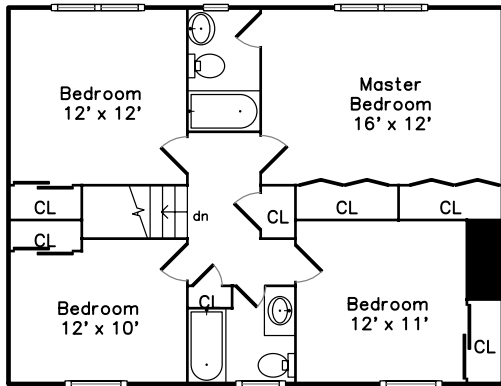

# Upper

# Main

**36 Teresa Rd  
Hopkinton, MA 01748**

PicturePlan(tm) by Vis-Home(C) 2016  
Measurements may not be 100% accurate.  
Floor plans are provided for convenience only.  
Room sizes are not used to calculate area.

Back

Back

Living Room

Living Room

Living Room

Living Room

Dining Room

Dining Room

Bedroom

Bathroom

Deck