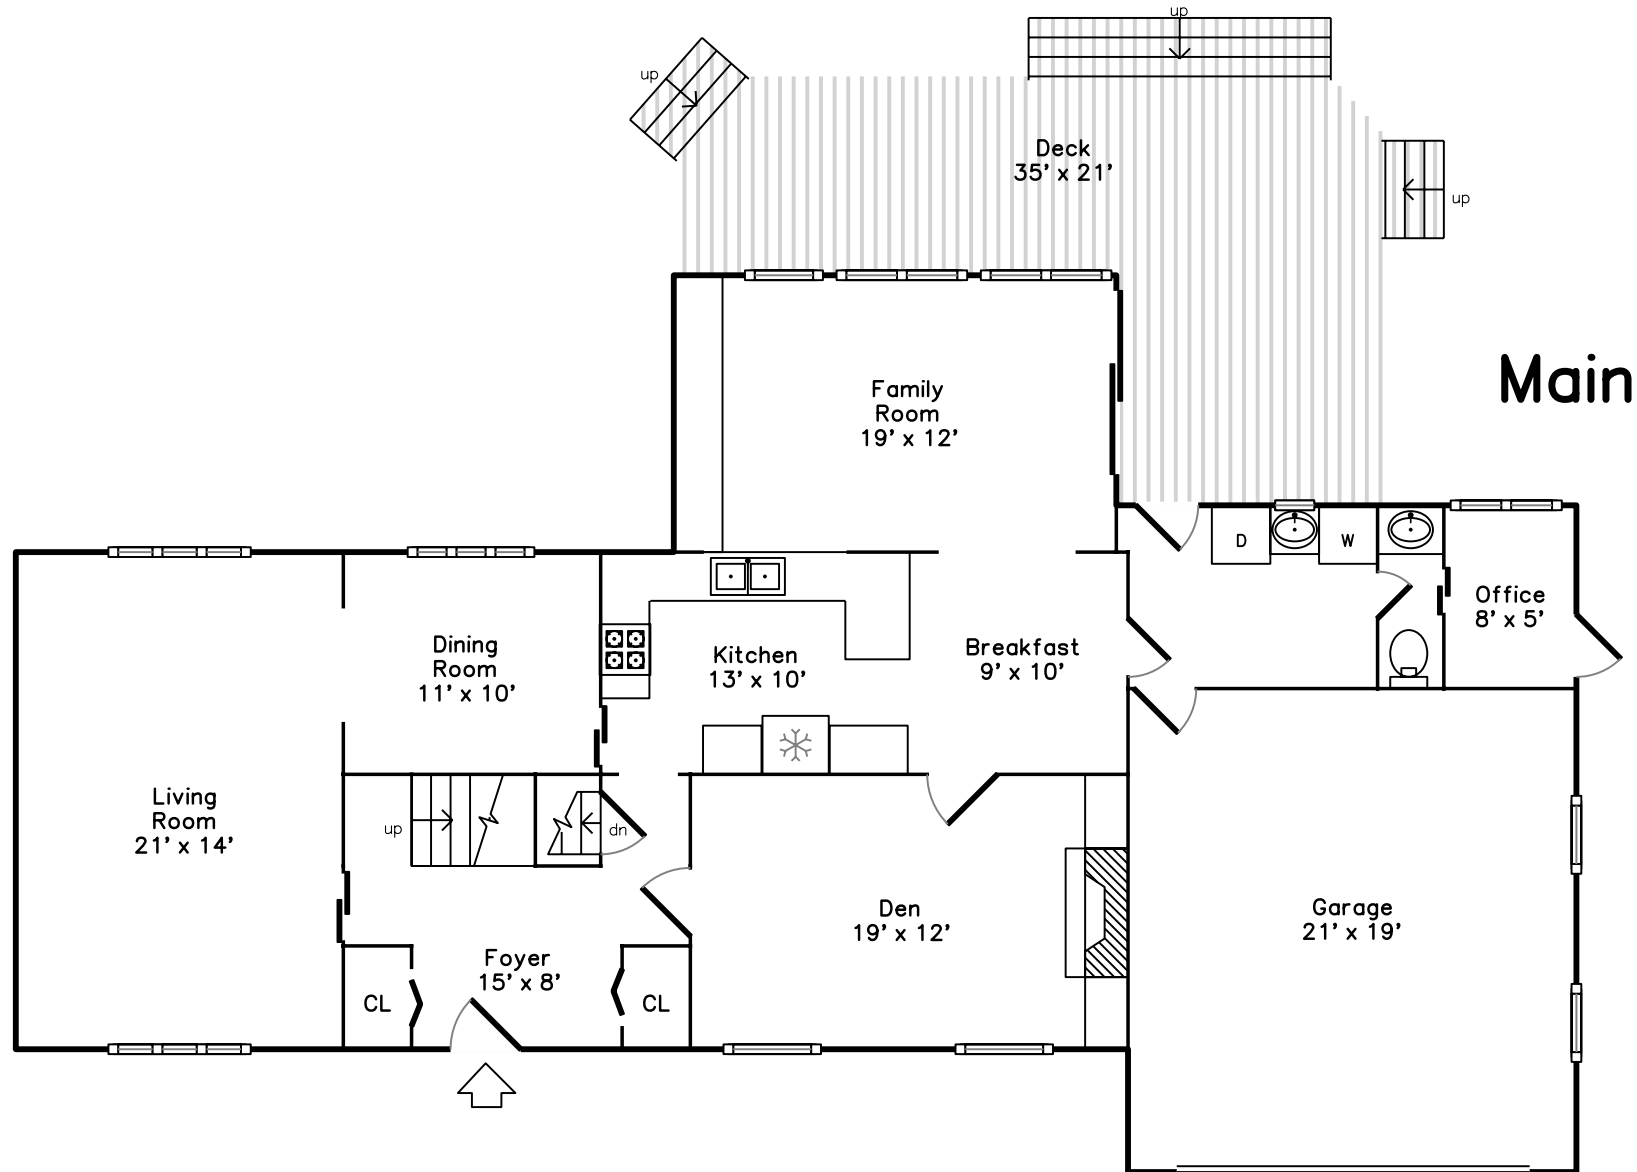

# Main

**36 Teresa Rd  
Hopkinton, MA 01748**

PicturePlan(tm) by Vis-Home(C) 2016  
Measurements may not be 100% accurate.  
Floor plans are provided for convenience only.  
Room sizes are not used to calculate area.

# Upper

Main

Outside

Outside

Outside

Back

Back

Back

Back

Back

Living Room

Living Room

Living Room

Living Room

Dining Room

Dining Room

Bedroom

Bathroom

Deck