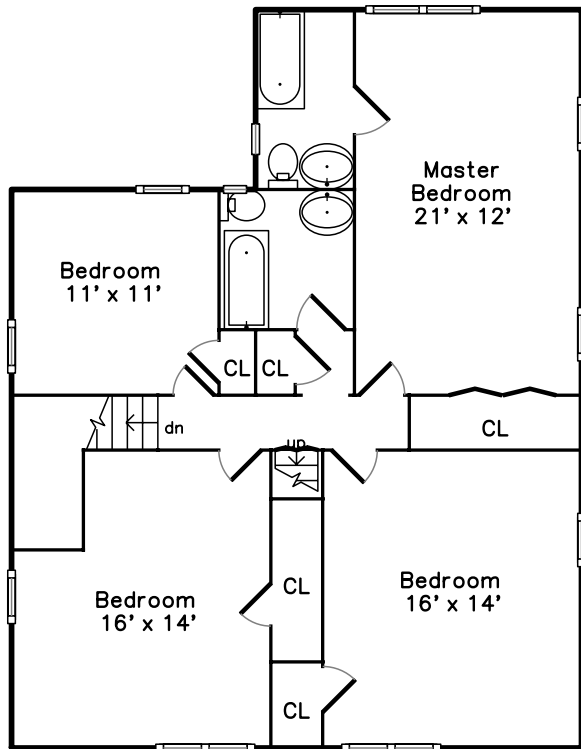

# Upper

# Main

**26 Dexter Road  
Newton, MA 02460**

PicturePlan(tm) by Vis-Home(C) 2016  
Measurements may not be 100% accurate.  
Floor plans are provided for convenience only.  
Room sizes are not used to calculate area.

# Main

Outside

Outside

Outside

Outside

Outside

Outside

Living Room