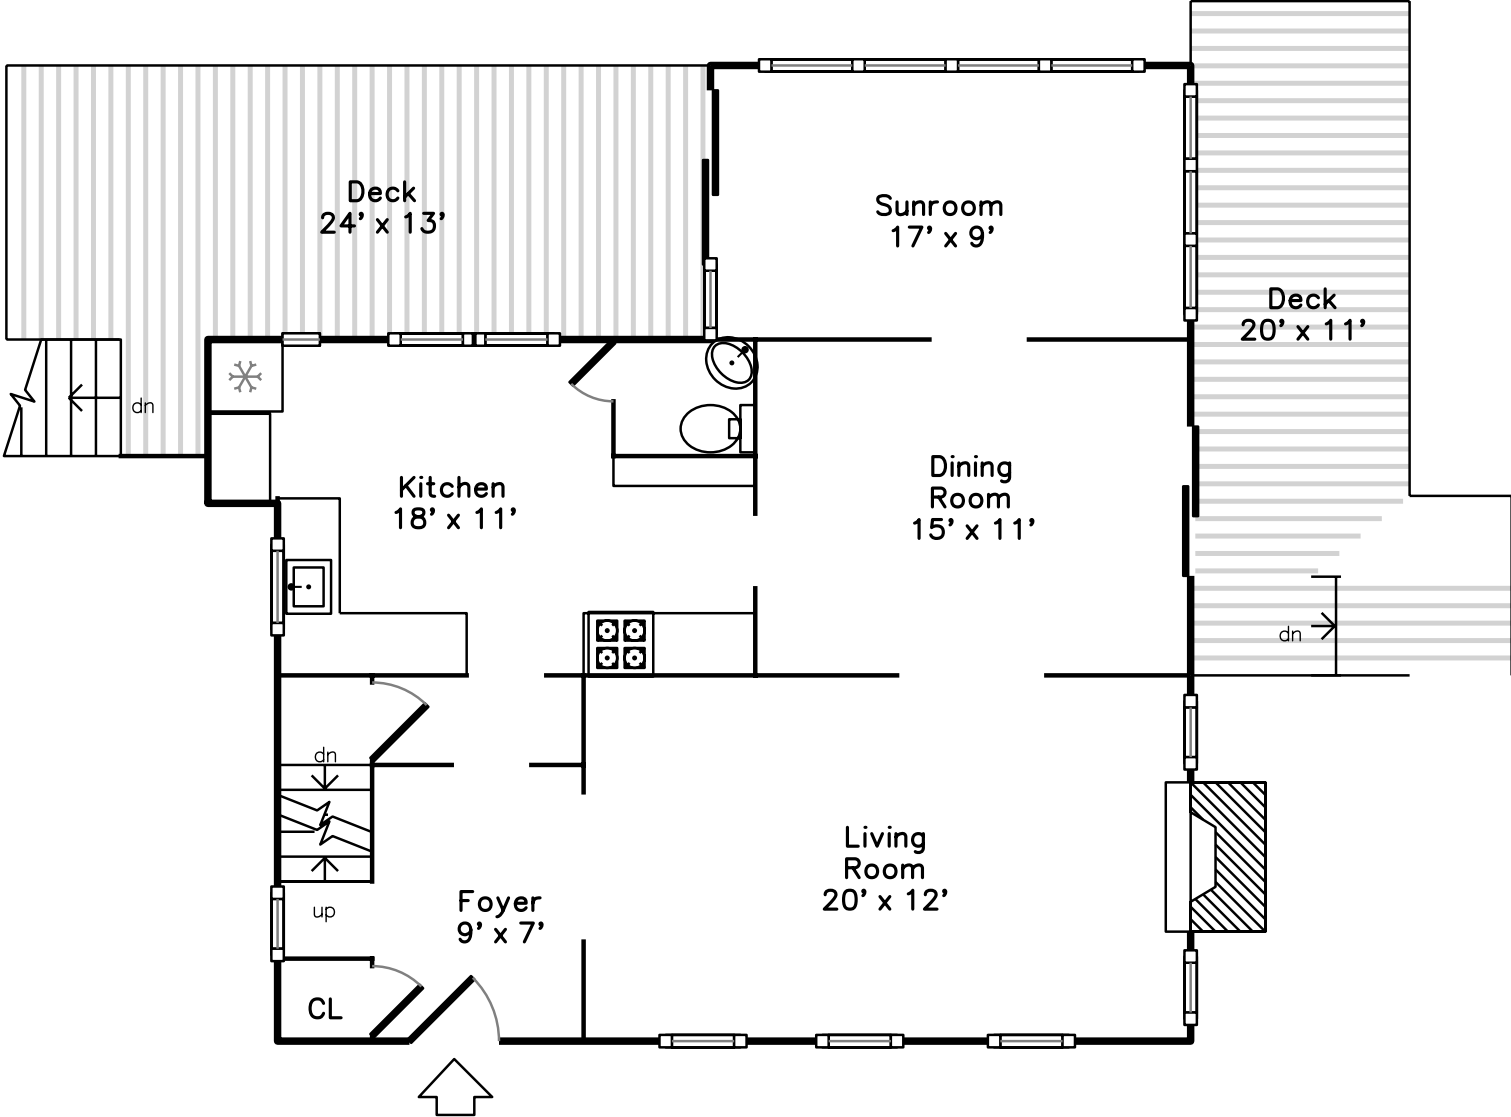

# Main

**26 Dexter Road  
Newton, MA 02460**

PicturePlan(tm) by Vis-Home(C) 2016  
Measurements may not be 100% accurate.  
Floor plans are provided for convenience only.  
Room sizes are not used to calculate area.

# Upper

# Main

Outside

Outside

Outside

Outside

Outside

Outside

Living Room

Living Room

Dining Room

Dining Room

Kitchen

Kitchen

Kitchen

Sunroom

Sunroom