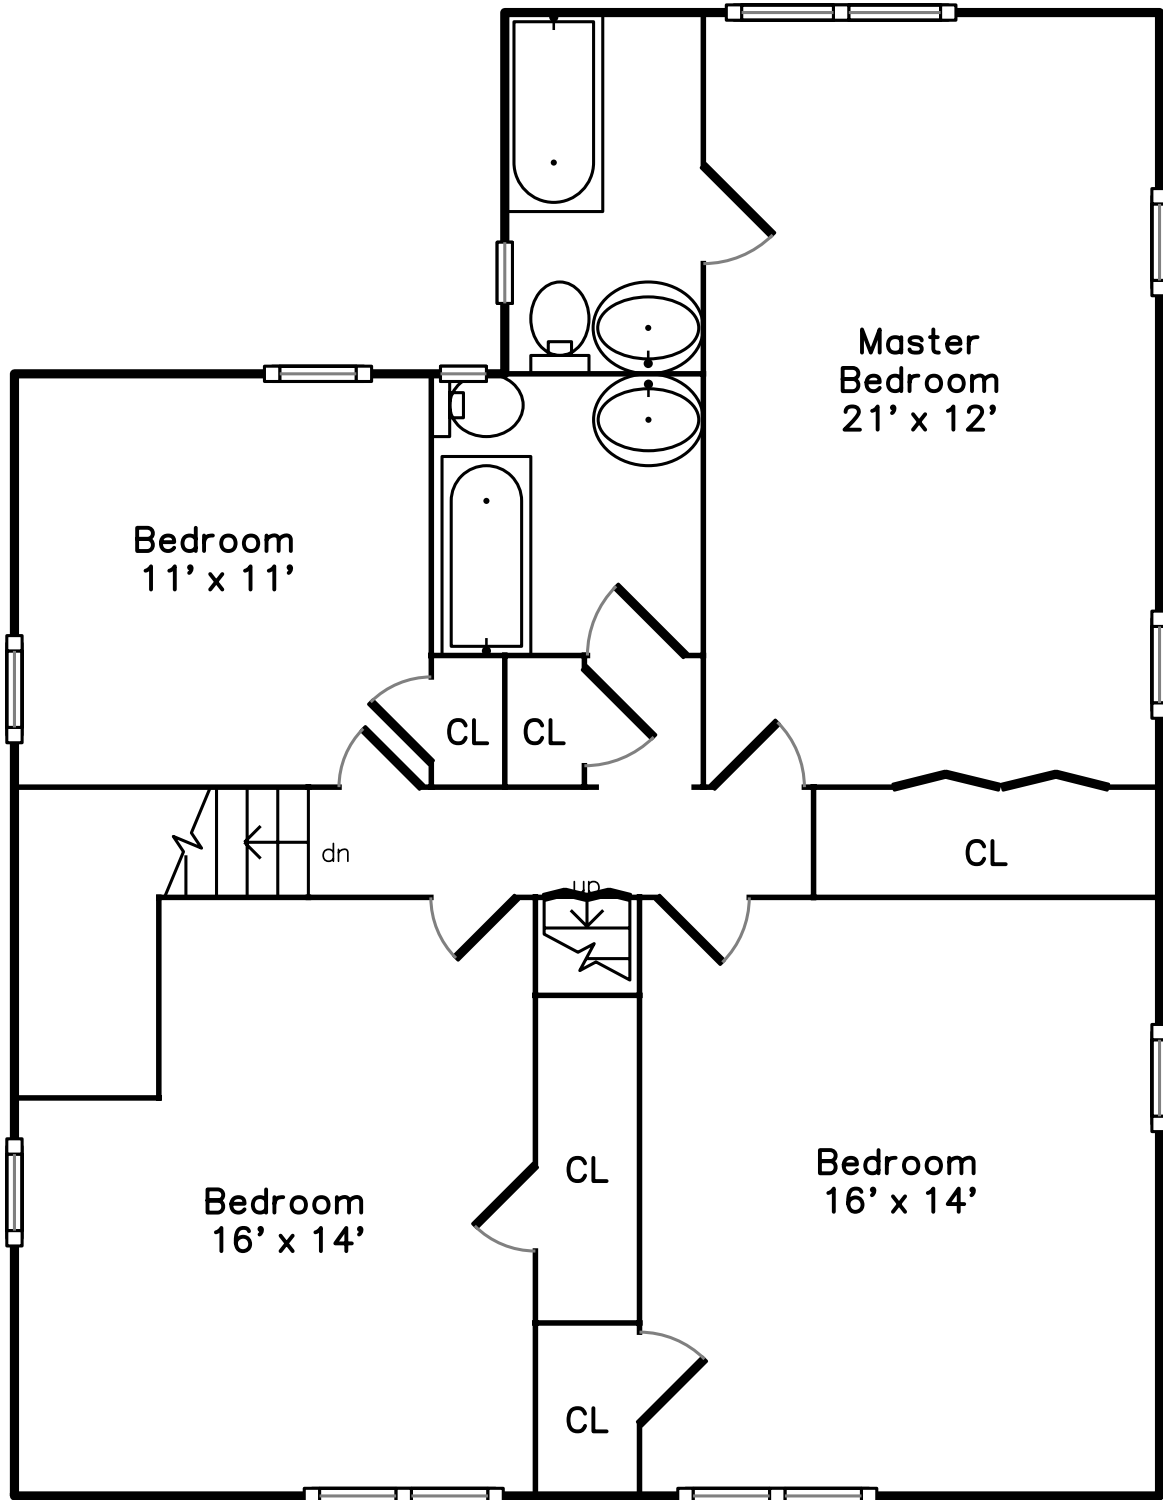

# Upper

# Main

**26 Dexter Road  
Newton, MA 02460**

PicturePlan(tm) by Vis-Home(C) 2016  
Measurements may not be 100% accurate.  
Floor plans are provided for convenience only.  
Room sizes are not used to calculate area.

# Main

Outside

Outside

Outside

Outside

Outside

Outside

Living Room