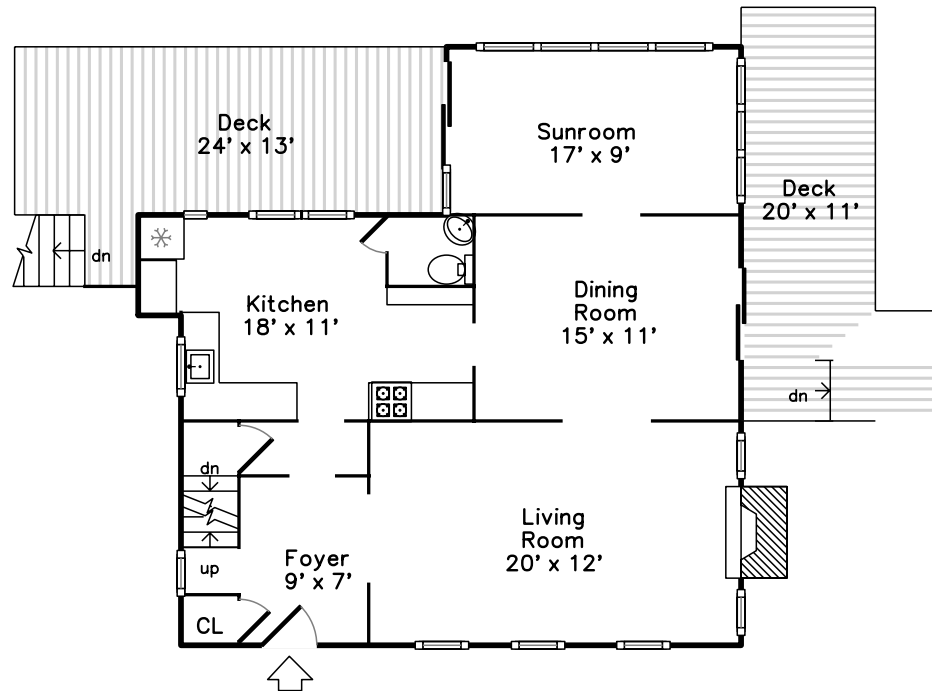

# Upper

# Main

**26 Dexter Road  
Newton, MA 02460**

PicturePlan(tm) by Vis-Home(C) 2016  
Measurements may not be 100% accurate.  
Floor plans are provided for convenience only.  
Room sizes are not used to calculate area.

# Main

Outside

Outside

Outside

Outside

Outside

Outside

Living Room