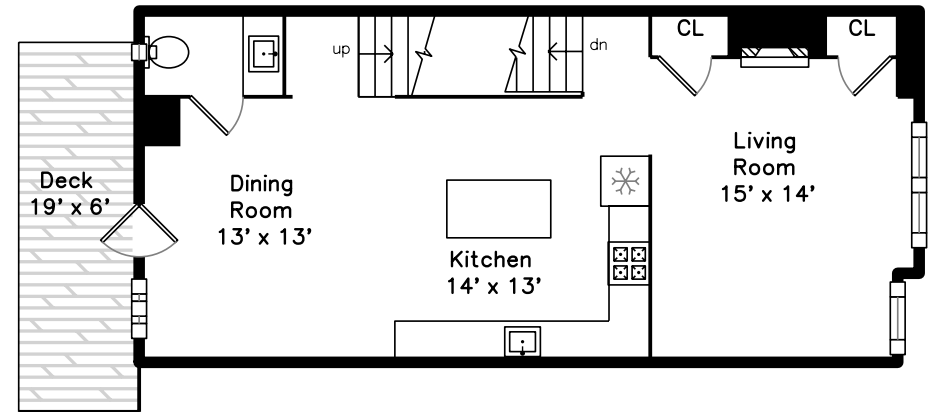

Upper

Lower

Main

Building:

10 Stedman St #10
Jamaica Plain, MA 02130

PicturePlan by  vis-home

Measurements may not be 100% accurate.
Floor plans are provided for convenience only.
Room sizes are not used to calculate area.

Outside

Outside

Outside

Outside

Living Room

Living Room

Living Room

Dining Room

Dining Room

Dining Room

Dining Room

Kitchen

Kitchen

Kitchen

05Bath

Deck