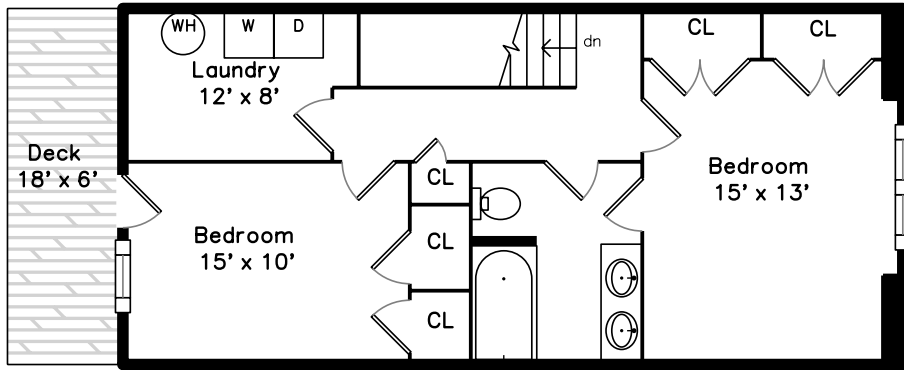

Upper

Lower

Main

Building:

10 Stedman St #10
Jamaica Plain, MA 02130

PicturePlan by  vis-home

Measurements may not be 100% accurate.
Floor plans are provided for convenience only.
Room sizes are not used to calculate area.

Deck

Bedroom

Bedroom

Bedroom

Bedroom

Bathroom

Bathroom

Bedroom