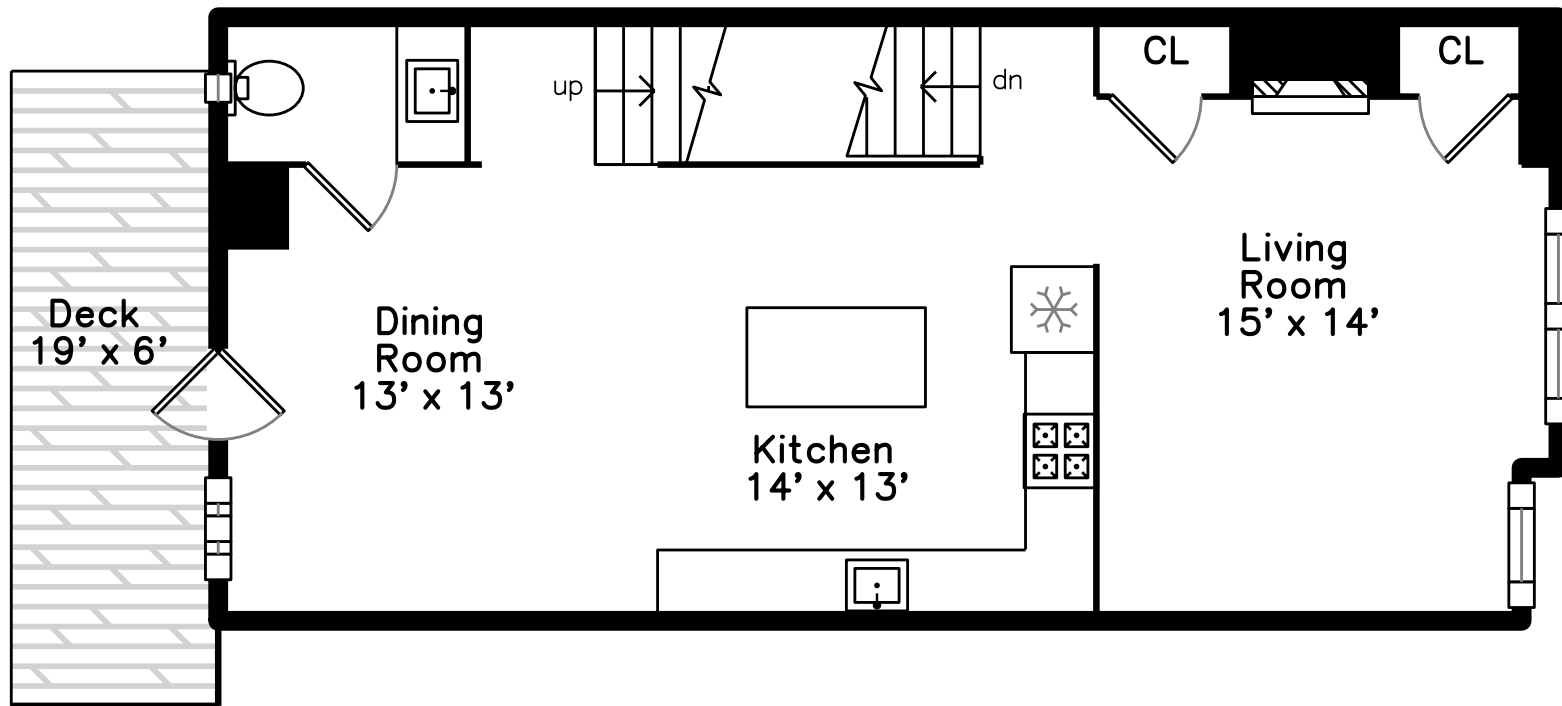

Main

Building: