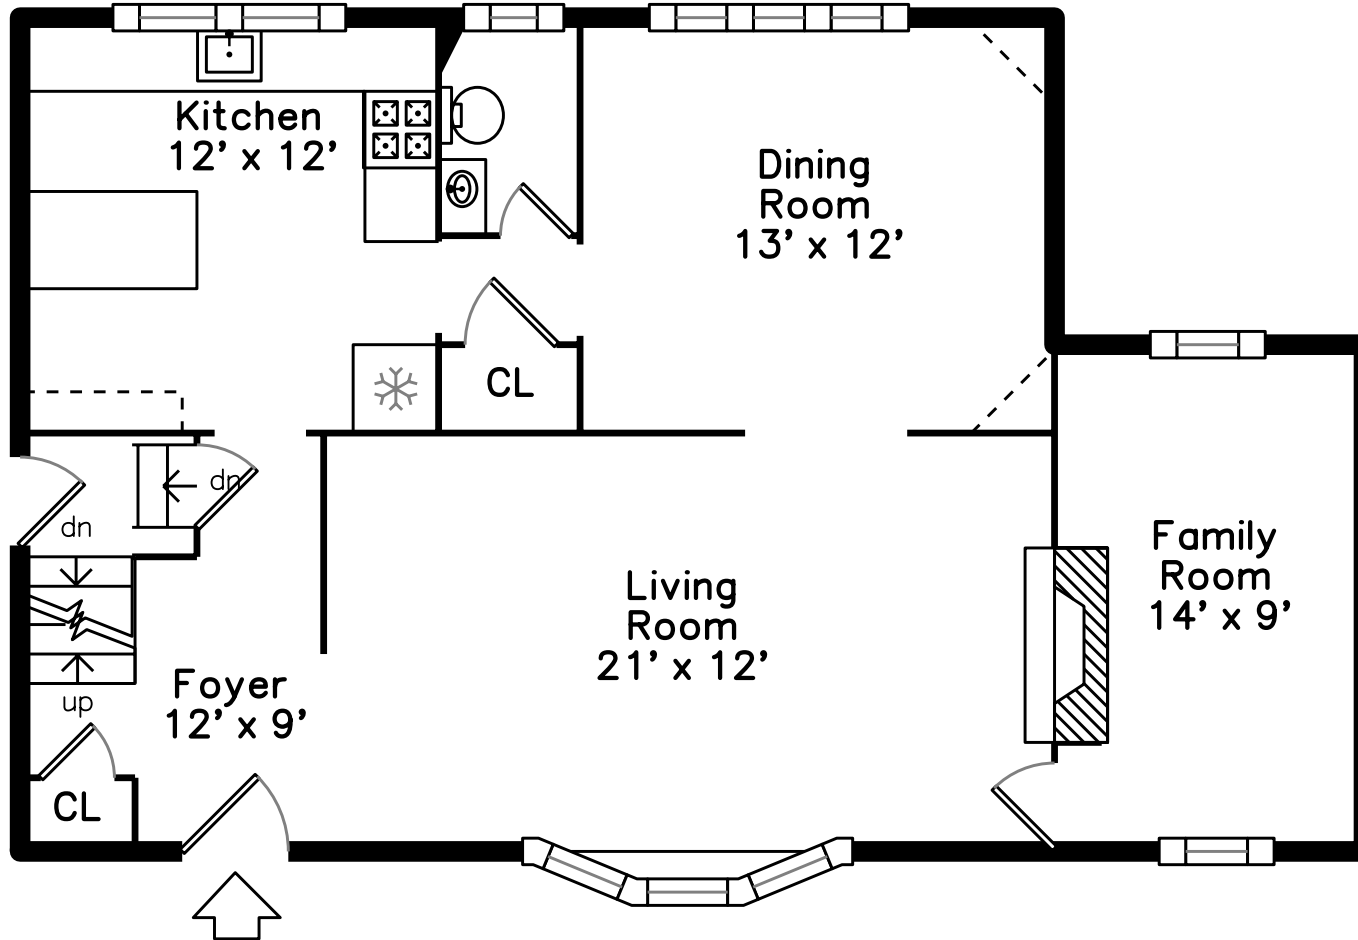

Upper

Lower

Main

15 Park Street
West Roxbury, MA 02132
PicturePlan by  vis-home

Measurements may not be 100% accurate.
Floor plans are provided for convenience only.
Room sizes are not used to calculate area.

Upper

Main

Lower

Outside

Outside

Outside

Outside

Outside

Foyer

Living Room

Living Room

Living Room

Dining Room

Dining Room

Dining Room

Kitchen

Kitchen

Kitchen

Family Room

Bathroom

Bedroom

Bedroom

Bedroom

Bedroom