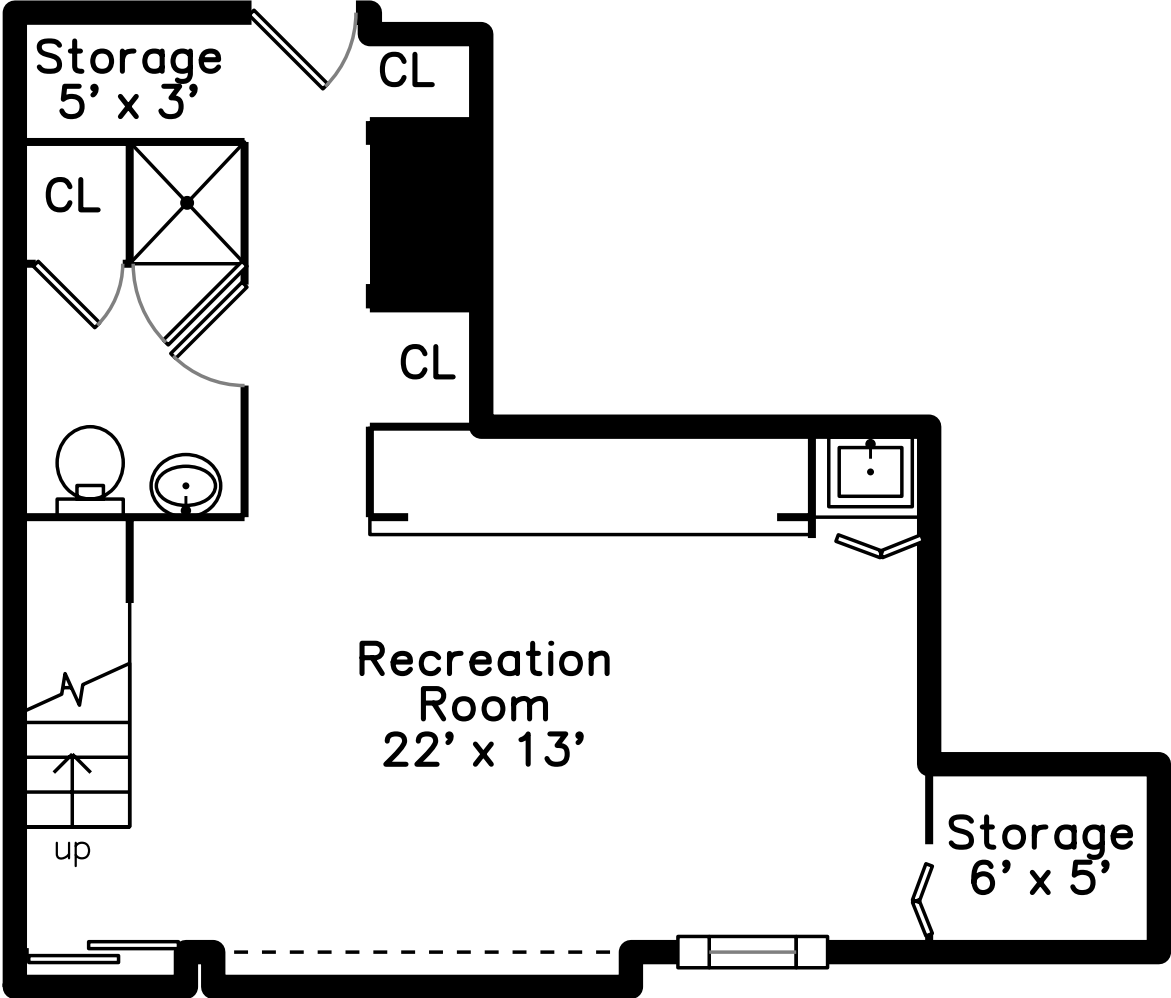

Upper

Lower

Main

15 Park Street
West Roxbury, MA 02132
PicturePlan by  vis-home

Measurements may not be 100% accurate.
Floor plans are provided for convenience only.
Room sizes are not used to calculate area.

Upper

Main

Lower

Outside

Outside

Outside

Outside

Outside

Foyer

Living Room

Living Room

Living Room

Dining Room

Dining Room

Dining Room

Kitchen

Kitchen

Kitchen

Family Room

Bathroom

Bedroom

Bedroom

Bedroom

Bedroom