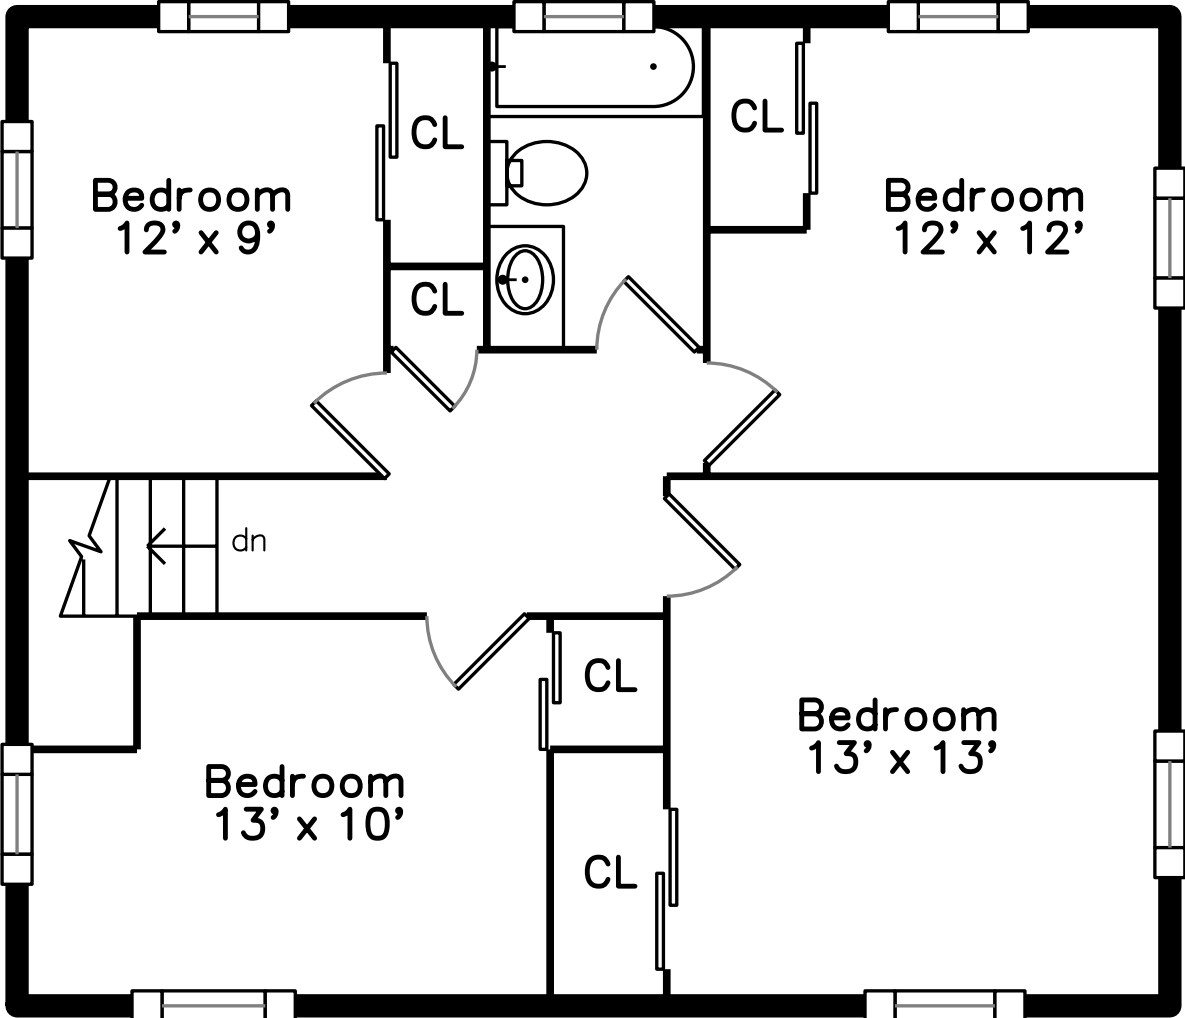

Upper

Lower

Main

15 Park Street
West Roxbury, MA 02132
PicturePlan by  vis-home

Measurements may not be 100% accurate.
Floor plans are provided for convenience only.
Room sizes are not used to calculate area.

Upper

Main

Lower

Outside

Outside

Outside

Outside

Outside

Foyer

Living Room

Living Room

Living Room

Dining Room

Dining Room

Dining Room

Kitchen

Kitchen

Kitchen

Family Room

Bathroom

Bedroom

Bedroom

Bedroom

Bedroom