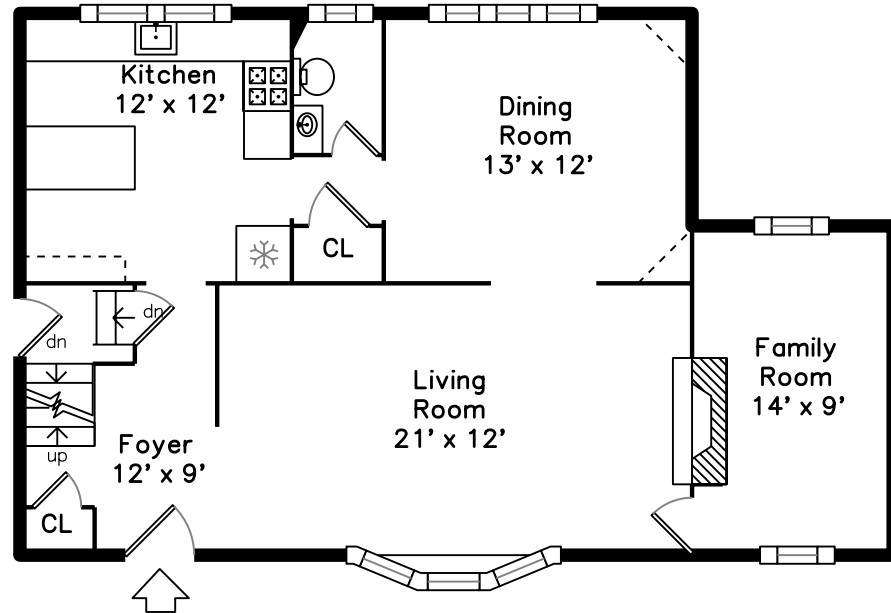

Upper

Lower

Main

15 Park Street
West Roxbury, MA 02132
PicturePlan by  vis-home

Measurements may not be 100% accurate.
Floor plans are provided for convenience only.
Room sizes are not used to calculate area.

Upper

Main

Lower

Outside

Outside

Outside

Outside

Outside

Foyer

Living Room

Living Room

Living Room

Dining Room

Dining Room

Dining Room

Kitchen

Kitchen

Kitchen

Family Room

Bathroom

Bedroom

Bedroom

Bedroom

Bedroom