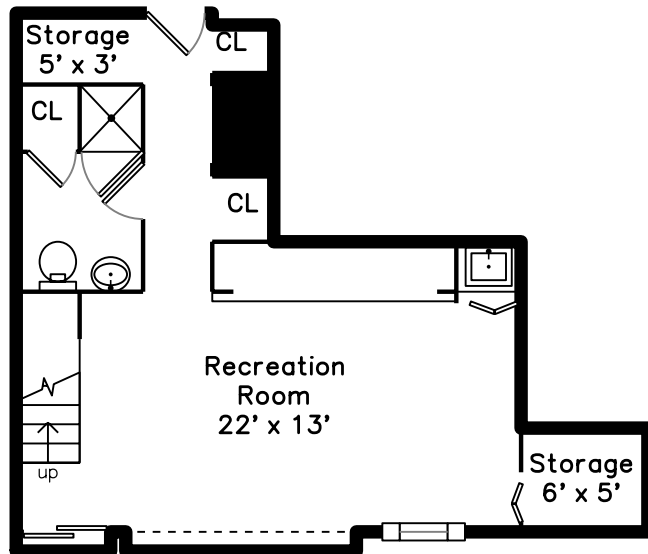

Upper

Lower

Main

15 Park Street
West Roxbury, MA 02132
PicturePlan by  vis-home

Measurements may not be 100% accurate.
Floor plans are provided for convenience only.
Room sizes are not used to calculate area.

Upper

Main

Lower

Outside

Outside

Outside

Outside

Outside

Foyer

Living Room

Living Room

Living Room

Dining Room

Dining Room

Dining Room

Kitchen

Kitchen

Kitchen

Family Room

Bathroom

Bedroom

Bedroom

Bedroom

Bedroom