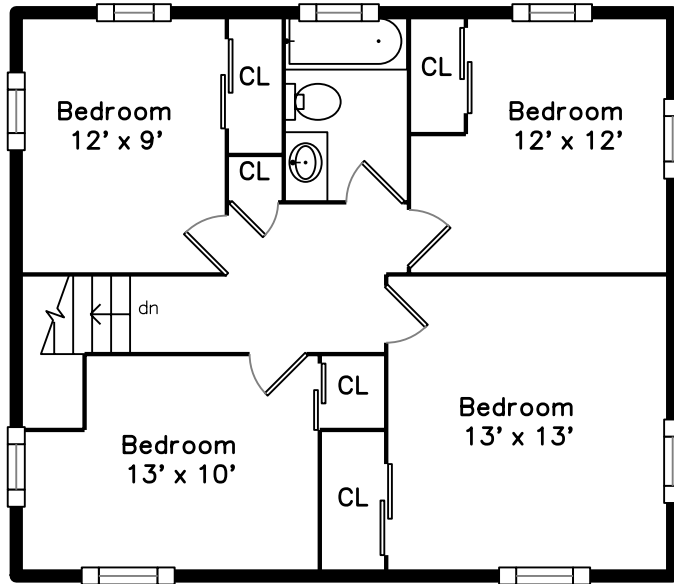

Upper

Lower

Main

15 Park Street
West Roxbury, MA 02132
PicturePlan by  vis-home

Measurements may not be 100% accurate.
Floor plans are provided for convenience only.
Room sizes are not used to calculate area.

Upper

Main

Lower

Outside

Outside

Outside

Outside

Outside

Foyer

Living Room

Living Room

Living Room

Dining Room

Dining Room

Dining Room

Kitchen

Kitchen

Kitchen

Family Room

Bathroom

Bedroom

Bedroom

Bedroom

Bedroom